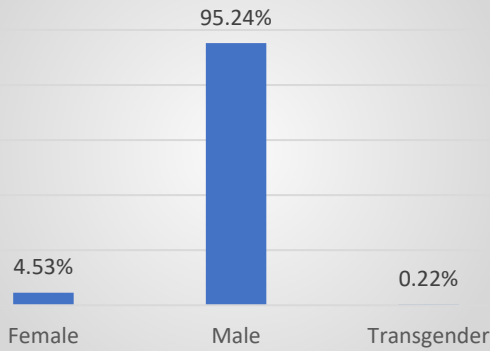

Sheriff's Daily Report

1/21/2021

CCSO Population Demographics

In Confinement

Gender Distribution