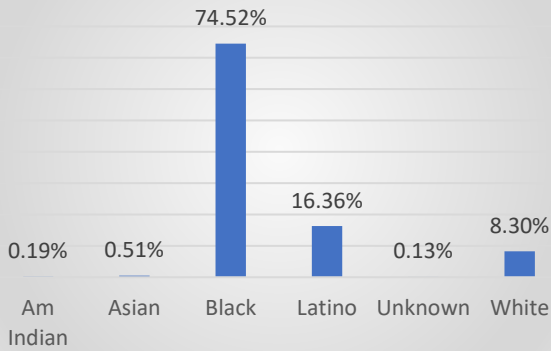

Sheriff's Daily Report

1/21/2021

Under the Custody of the Sheriff	
Total Male and Female	9,013
Jail Population	5,356
Community Corrections	3,657

Jail Population - Behind the Walls

Behind the Walls: Detainees that are physically housed under the Sheriff's custody 24 hours a day/7 days a week. This includes all populations listed on this chart - Divisional populations male & female, Outside Counties, Hospital, PRC, Women's Residential, & VRIC. Detainees in court-ordered treatment programs (PRC, Women's Residential, VRIC) are housed at CCDOC 24 hours a day/7 days week.

Sheriff's Daily Report

1/21/2021

CCSO Population Demographics

In Confinement

Gender Distribution

Race Distribution

Age Distribution

Community Corrections

Gender Distribution

Race Distribution

Age Distribution