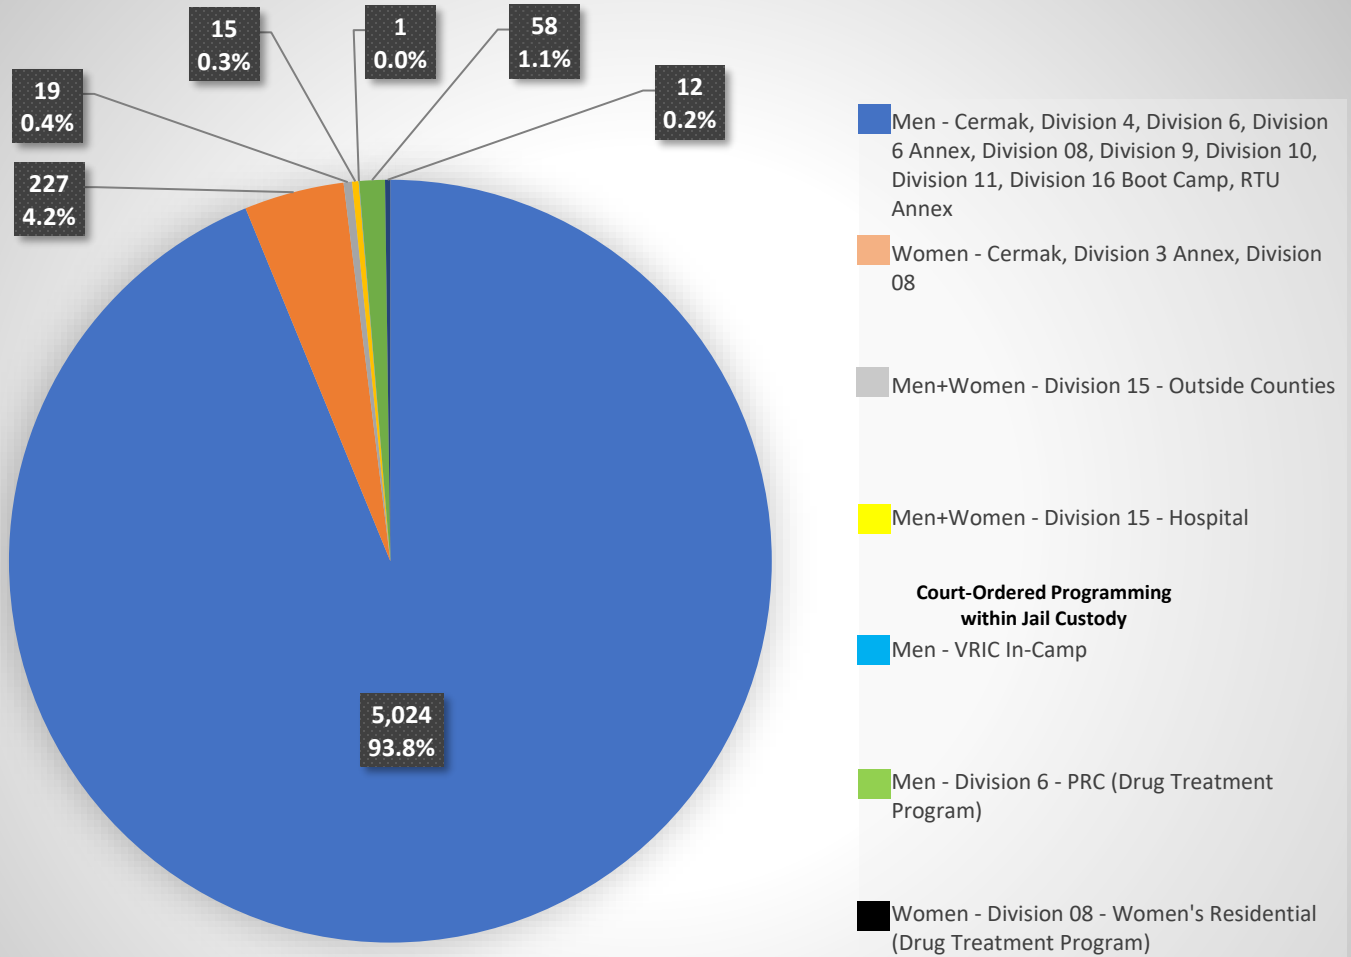

Sheriff's Daily Report

1/21/2021

Under the Custody of the Sheriff	
Total Male and Female	9,013
Jail Population	5,356
Community Corrections	3,657

Jail Population - Behind the Walls

Behind the Walls: Detainees that are physically housed under the Sheriff's custody 24 hours a day/7 days a week. This includes all populations listed on this chart - Divisional populations male & female, Outside Counties, Hospital, PRC, Women's Residential, & VRIC. Detainees in court-ordered treatment programs (PRC, Women's Residential, VRIC) are housed at CCDOC 24 hours a day/7 days week.

Sheriff's Daily Report

1/21/2021

CCSO Population Demographics

In Confinement

Gender Distribution

Race Distribution

Age Distribution

Community Corrections

Gender Distribution

Race Distribution

Age Distribution