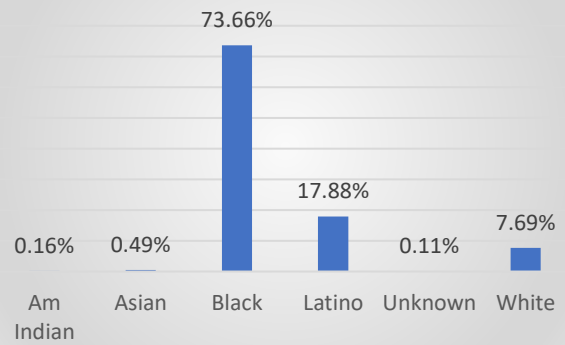

Sheriff's Daily Report

1/21/2021

Under the Custody of the Sheriff	
Total Male and Female	9,013
Jail Population	5,356
Community Corrections	3,657

Jail Population - Behind the Walls

Behind the Walls: Detainees that are physically housed under the Sheriff's custody 24 hours a day/7 days a week. This includes all populations listed on this chart - Divisional populations male & female, Outside Counties, Hospital, PRC, Women's Residential, & VRIC. Detainees in court-ordered treatment programs (PRC, Women's Residential, VRIC) are housed at CCDOC 24 hours a day/7 days week.

Sheriff's Daily Report

1/21/2021

CCSO Population Demographics

In Confinement

Gender Distribution

Race Distribution

Age Distribution

Community Corrections

Gender Distribution

Race Distribution

Age Distribution