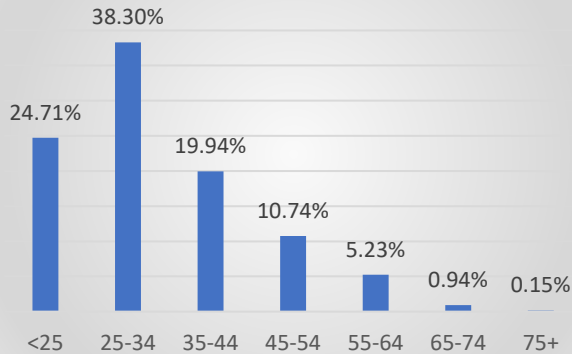

Sheriff's Daily Report

1/21/2021

Under the Custody of the Sheriff	
Total Male and Female	9,013
Jail Population	5,356
Community Corrections	3,657

Jail Population - Behind the Walls

Behind the Walls: Detainees that are physically housed under the Sheriff's custody 24 hours a day/7 days a week. This includes all populations listed on this chart - Divisional populations male & female, Outside Counties, Hospital, PRC, Women's Residential, & VRIC. Detainees in court-ordered treatment programs (PRC, Women's Residential, VRIC) are housed at CCDOC 24 hours a day/7 days week.

Sheriff's Daily Report

1/21/2021

CCSO Population Demographics

In Confinement

Gender Distribution

Race Distribution

Age Distribution

Community Corrections

Gender Distribution

Race Distribution

Age Distribution