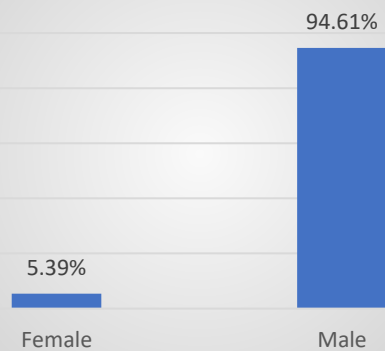

Sheriff's Daily Report

1/21/2021

Under the Custody of the Sheriff	
Total Male and Female	9,013
Jail Population	5,356
Community Corrections	3,657

Jail Population - Behind the Walls

Behind the Walls: Detainees that are physically housed under the Sheriff's custody 24 hours a day/7 days a week. This includes all populations listed on this chart - Divisional populations male & female, Outside Counties, Hospital, PRC, Women's Residential, & VRIC. Detainees in court-ordered treatment programs (PRC, Women's Residential, VRIC) are housed at CCDOC 24 hours a day/7 days week.

Sheriff's Daily Report

1/21/2021

CCSO Population Demographics

In Confinement

Gender Distribution

Race Distribution

Age Distribution

Community Corrections

Gender Distribution

Race Distribution

Age Distribution