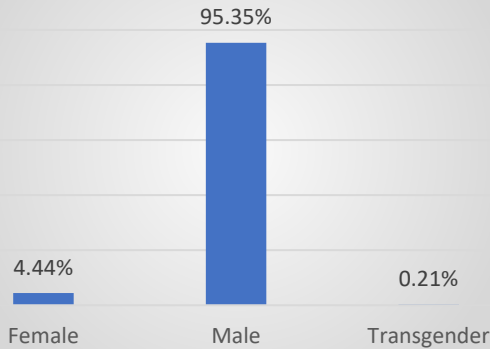

Sheriff's Daily Report

1/29/2021

CCSO Population Demographics

In Confinement

Gender Distribution