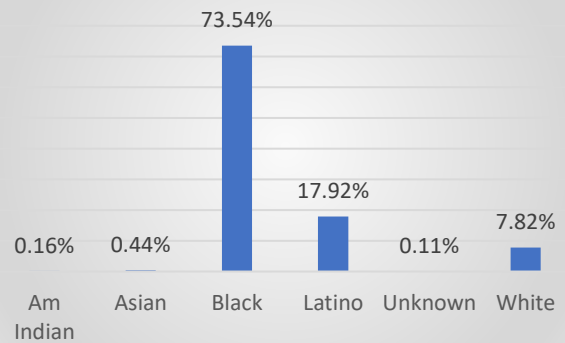

Sheriff's Daily Report

1/29/2021

Under the Custody of the Sheriff	
Total Male and Female	8,975
Jail Population	5,330
Community Corrections	3,645

Jail Population - Behind the Walls

Behind the Walls: Detainees that are physically housed under the Sheriff's custody 24 hours a day/7 days a week. This includes all populations listed on this chart - Divisional populations male & female, Outside Counties, Hospital, PRC, Women's Residential, & VRIC. Detainees in court-ordered treatment programs (PRC, Women's Residential, VRIC) are housed at CCDOC 24 hours a day/7 days week.

Sheriff's Daily Report

1/29/2021

CCSO Population Demographics

In Confinement

Gender Distribution

Race Distribution

Age Distribution

Community Corrections

Gender Distribution

Race Distribution

Age Distribution