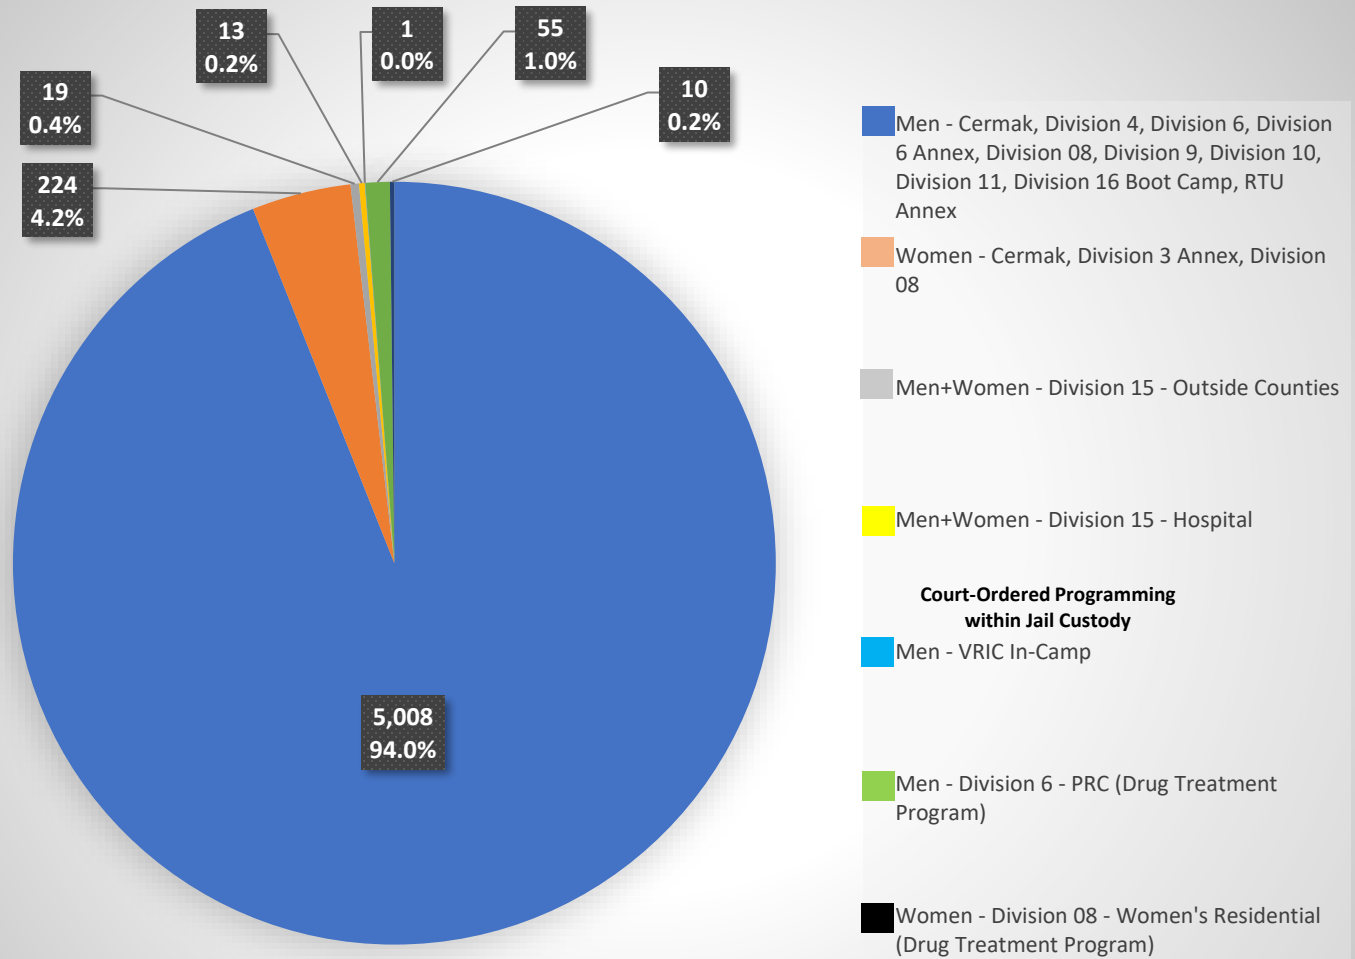

Sheriff's Daily Report

1/29/2021

Under the Custody of the Sheriff	
Total Male and Female	8,975
Jail Population	5,330
Community Corrections	3,645

Jail Population - Behind the Walls

Behind the Walls: Detainees that are physically housed under the Sheriff's custody 24 hours a day/7 days a week. This includes all populations listed on this chart - Divisional populations male & female, Outside Counties, Hospital, PRC, Women's Residential, & VRIC. Detainees in court-ordered treatment programs (PRC, Women's Residential, VRIC) are housed at CCDOC 24 hours a day/7 days week.

Sheriff's Daily Report

1/29/2021

CCSO Population Demographics

In Confinement

Gender Distribution

Race Distribution

Age Distribution

Community Corrections

Gender Distribution

Race Distribution

Age Distribution