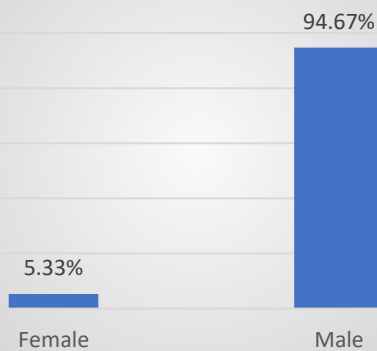

Sheriff's Daily Report

1/29/2021

Under the Custody of the Sheriff	
Total Male and Female	8,975
Jail Population	5,330
Community Corrections	3,645

Jail Population - Behind the Walls

Behind the Walls: Detainees that are physically housed under the Sheriff's custody 24 hours a day/7 days a week. This includes all populations listed on this chart - Divisional populations male & female, Outside Counties, Hospital, PRC, Women's Residential, & VRIC. Detainees in court-ordered treatment programs (PRC, Women's Residential, VRIC) are housed at CCDOC 24 hours a day/7 days week.

Sheriff's Daily Report

1/29/2021

CCSO Population Demographics

In Confinement

Gender Distribution

Race Distribution

Age Distribution

Community Corrections

Gender Distribution

Race Distribution

Age Distribution