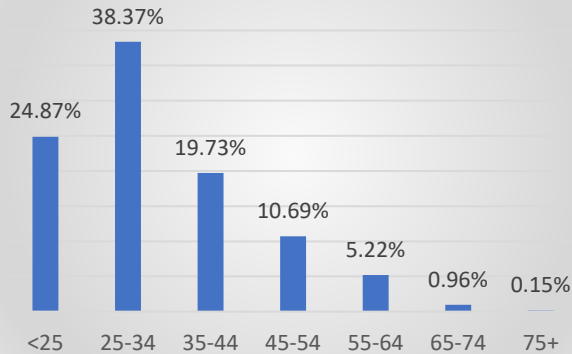

Sheriff's Daily Report

1/29/2021

Under the Custody of the Sheriff	
Total Male and Female	8,975
Jail Population	5,330
Community Corrections	3,645

Jail Population - Behind the Walls

Behind the Walls: Detainees that are physically housed under the Sheriff's custody 24 hours a day/7 days a week. This includes all populations listed on this chart - Divisional populations male & female, Outside Counties, Hospital, PRC, Women's Residential, & VRIC. Detainees in court-ordered treatment programs (PRC, Women's Residential, VRIC) are housed at CCDOC 24 hours a day/7 days week.

Sheriff's Daily Report

1/29/2021

CCSO Population Demographics

In Confinement

Gender Distribution

Race Distribution

Age Distribution

Community Corrections

Gender Distribution

Race Distribution

Age Distribution