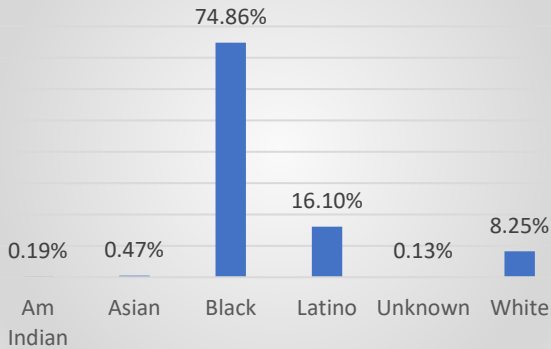

Sheriff's Daily Report

1/29/2021

Under the Custody of the Sheriff	
Total Male and Female	8,975
Jail Population	5,330
Community Corrections	3,645

Jail Population - Behind the Walls

Behind the Walls: Detainees that are physically housed under the Sheriff's custody 24 hours a day/7 days a week. This includes all populations listed on this chart - Divisional populations male & female, Outside Counties, Hospital, PRC, Women's Residential, & VRIC. Detainees in court-ordered treatment programs (PRC, Women's Residential, VRIC) are housed at CCDOC 24 hours a day/7 days week.

Sheriff's Daily Report

1/29/2021

CCSO Population Demographics

In Confinement

Gender Distribution

Race Distribution

Age Distribution

Community Corrections

Gender Distribution

Race Distribution

Age Distribution