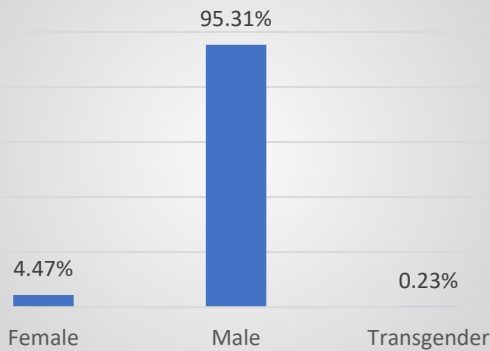

Sheriff's Daily Report

2/5/2021

CCSO Population Demographics

In Confinement

Gender Distribution