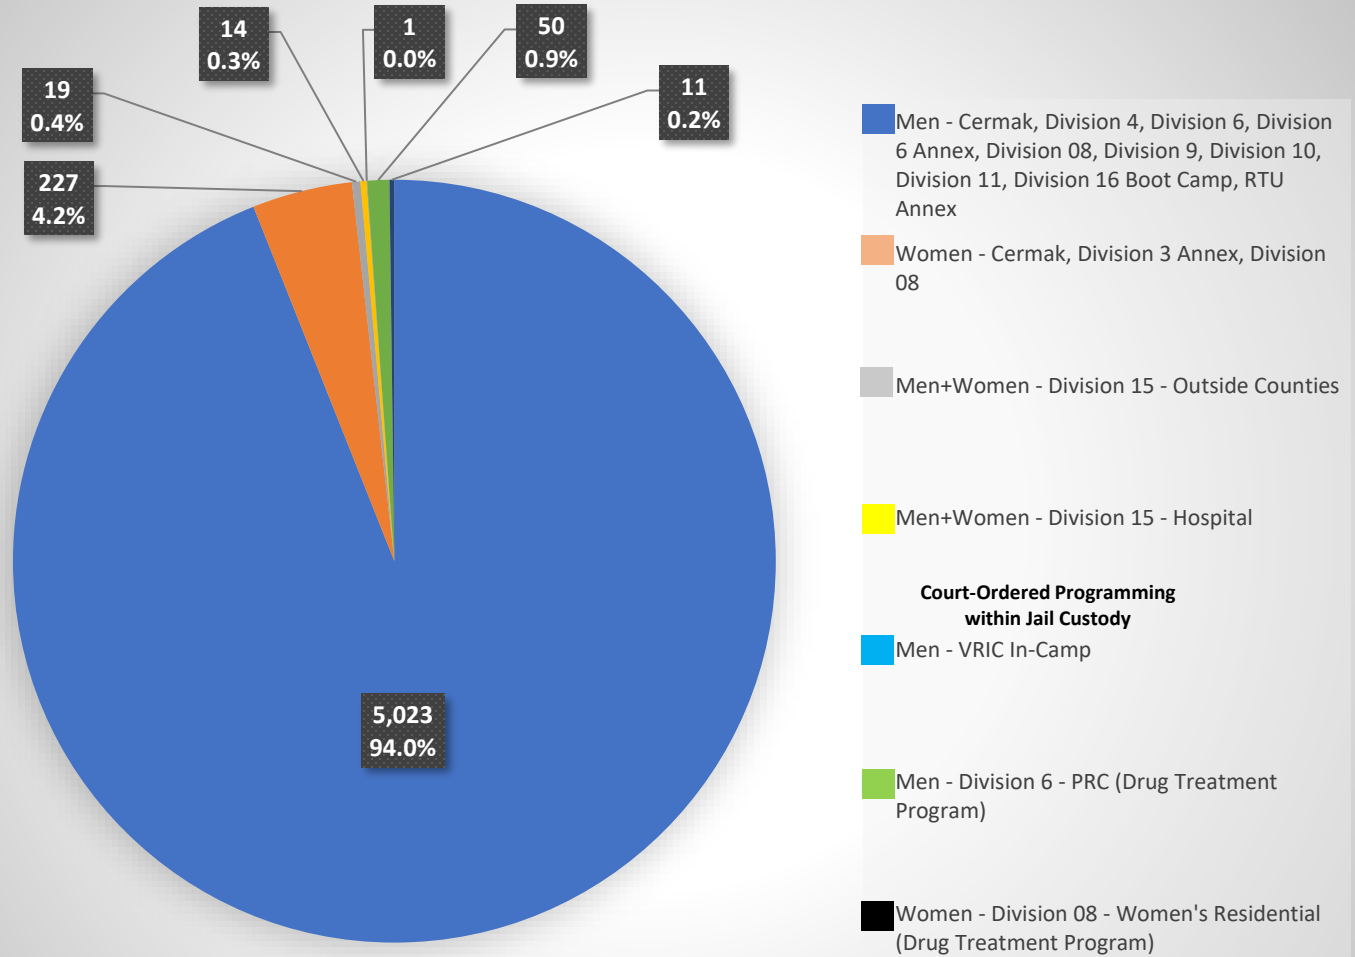

# Sheriff's Daily Report

2/5/2021

Under the Custody of the Sheriff	
<b>Total Male and Female</b>	<b>8,978</b>
Jail Population	5,345
Community Corrections	3,633

## Jail Population - Behind the Walls

Behind the Walls: Detainees that are physically housed under the Sheriff's custody 24 hours a day/7 days a week. This includes all populations listed on this chart - Divisional populations male & female, Outside Counties, Hospital, PRC, Women's Residential, & VRIC. Detainees in court-ordered treatment programs (PRC, Women's Residential, VRIC) are housed at CCDOC 24 hours a day/7 days week.

#### Race Distribution

#### Age Distribution