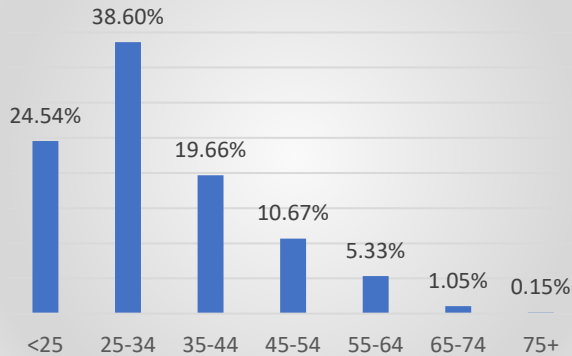

Sheriff's Daily Report

2/12/2021

Under the Custody of the Sheriff	
Total Male and Female	8,998
Jail Population	5,368
Community Corrections	3,630

Jail Population - Behind the Walls

Behind the Walls: Detainees that are physically housed under the Sheriff's custody 24 hours a day/7 days a week. This includes all populations listed on this chart - Divisional populations male & female, Outside Counties, Hospital, PRC, Women's Residential, & VRIC. Detainees in court-ordered treatment programs (PRC, Women's Residential, VRIC) are housed at CCDOC 24 hours a day/7 days week.

Sheriff's Daily Report

2/12/2021

CCSO Population Demographics

In Confinement

Gender Distribution

Race Distribution

Age Distribution

Community Corrections

Gender Distribution

Race Distribution

Age Distribution