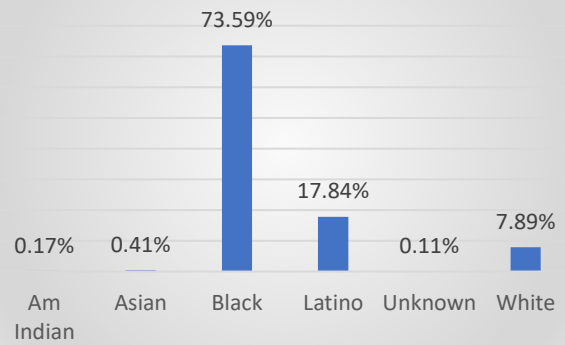

Sheriff's Daily Report

2/12/2021

Under the Custody of the Sheriff	
Total Male and Female	8,998
Jail Population	5,368
Community Corrections	3,630

Jail Population - Behind the Walls

Behind the Walls: Detainees that are physically housed under the Sheriff's custody 24 hours a day/7 days a week. This includes all populations listed on this chart - Divisional populations male & female, Outside Counties, Hospital, PRC, Women's Residential, & VRIC. Detainees in court-ordered treatment programs (PRC, Women's Residential, VRIC) are housed at CCDOC 24 hours a day/7 days week.

Sheriff's Daily Report

2/12/2021

CCSO Population Demographics

In Confinement

Gender Distribution

Race Distribution

Age Distribution

Community Corrections

Gender Distribution

Race Distribution

Age Distribution