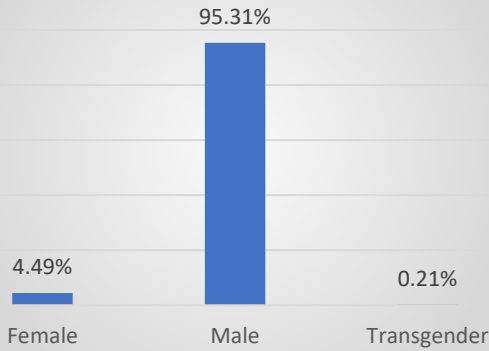

CCSO Population Demographics

In Confinement

Gender Distribution