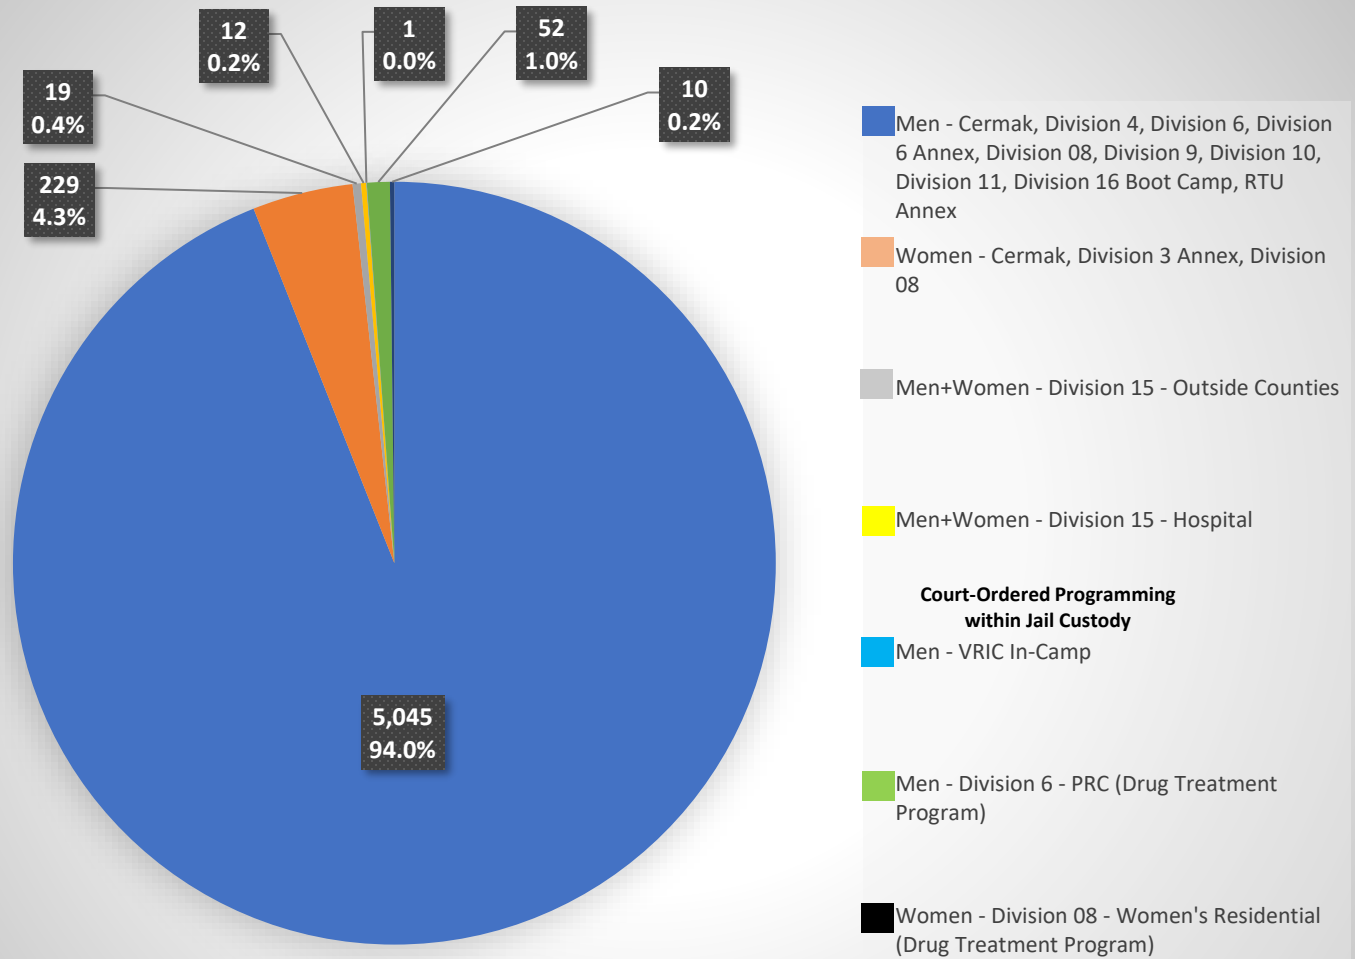

Sheriff's Daily Report

2/12/2021

Under the Custody of the Sheriff	
Total Male and Female	8,998
Jail Population	5,368
Community Corrections	3,630

Jail Population - Behind the Walls

Behind the Walls: Detainees that are physically housed under the Sheriff's custody 24 hours a day/7 days a week. This includes all populations listed on this chart - Divisional populations male & female, Outside Counties, Hospital, PRC, Women's Residential, & VRIC. Detainees in court-ordered treatment programs (PRC, Women's Residential, VRIC) are housed at CCDOC 24 hours a day/7 days week.

Sheriff's Daily Report

2/12/2021

CCSO Population Demographics

In Confinement

Gender Distribution

Race Distribution

Age Distribution

Community Corrections

Gender Distribution

Race Distribution

Age Distribution