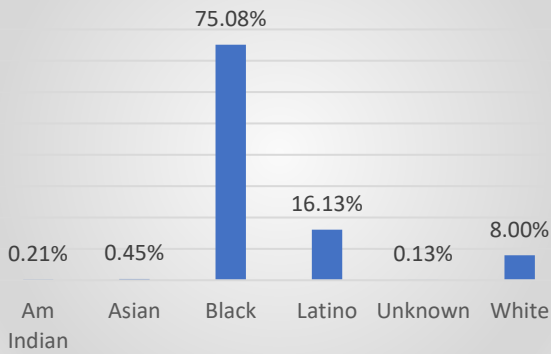

Sheriff's Daily Report

2/12/2021

Under the Custody of the Sheriff	
Total Male and Female	8,998
Jail Population	5,368
Community Corrections	3,630

Jail Population - Behind the Walls

Behind the Walls: Detainees that are physically housed under the Sheriff's custody 24 hours a day/7 days a week. This includes all populations listed on this chart - Divisional populations male & female, Outside Counties, Hospital, PRC, Women's Residential, & VRIC. Detainees in court-ordered treatment programs (PRC, Women's Residential, VRIC) are housed at CCDOC 24 hours a day/7 days week.

Sheriff's Daily Report

2/12/2021

CCSO Population Demographics

In Confinement

Gender Distribution

Race Distribution

Age Distribution

Community Corrections

Gender Distribution

Race Distribution

Age Distribution