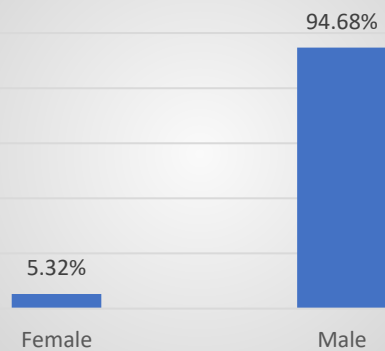

Sheriff's Daily Report

2/12/2021

Under the Custody of the Sheriff	
Total Male and Female	8,998
Jail Population	5,368
Community Corrections	3,630

Jail Population - Behind the Walls

Behind the Walls: Detainees that are physically housed under the Sheriff's custody 24 hours a day/7 days a week. This includes all populations listed on this chart - Divisional populations male & female, Outside Counties, Hospital, PRC, Women's Residential, & VRIC. Detainees in court-ordered treatment programs (PRC, Women's Residential, VRIC) are housed at CCDOC 24 hours a day/7 days week.

Sheriff's Daily Report

2/12/2021

CCSO Population Demographics

In Confinement

Gender Distribution

Race Distribution

Age Distribution

Community Corrections

Gender Distribution

Race Distribution

Age Distribution