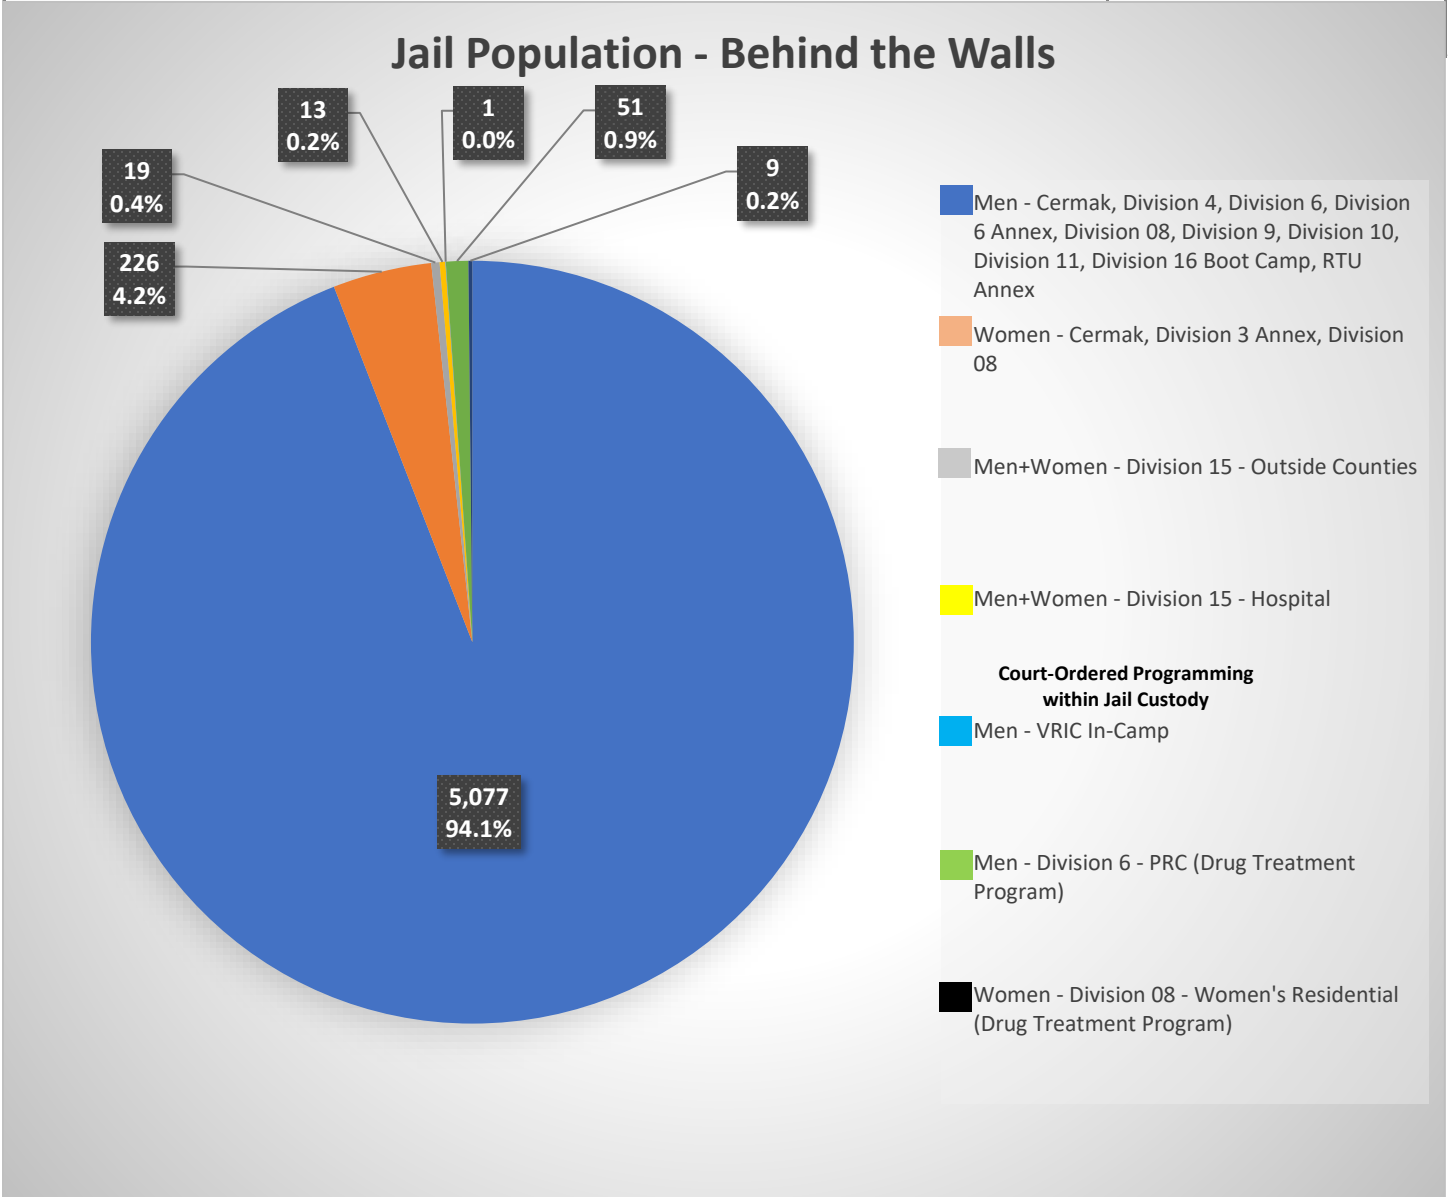

# Sheriff's Daily Report

## 2/19/2021

Under the Custody of the Sheriff	
<b>Total Male and Female</b>	<b>9,053</b>
Jail Population	5,396
Community Corrections	3,657

Behind the Walls: Detainees that are physically housed under the Sheriff's custody 24 hours a day/7 days a week. This includes all populations listed on this chart - Divisional populations male & female, Outside Counties, Hospital, PRC, Women's Residential, & VRIC. Detainees in court-ordered treatment programs (PRC, Women's Residential, VRIC) are housed at CCDOC 24 hours a day/7 days week.

#### Race Distribution

#### Age Distribution