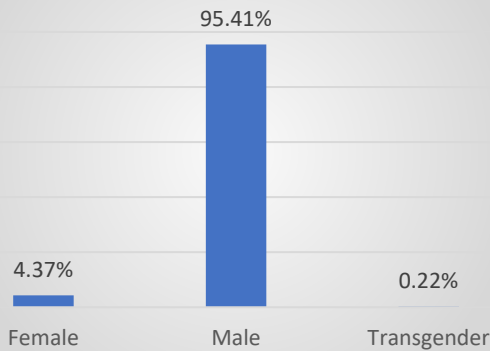

Sheriff's Daily Report

2/19/2021

CCSO Population Demographics

In Confinement

Gender Distribution