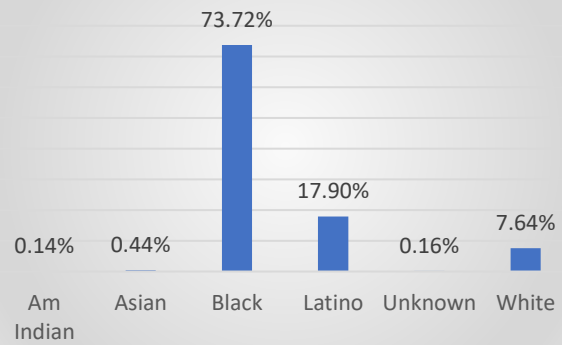

Sheriff's Daily Report

2/21/2021

Under the Custody of the Sheriff	
Total Male and Female	9,106
Jail Population	5,439
Community Corrections	3,667

Behind the Walls: Detainees that are physically housed under the Sheriff's custody 24 hours a day/7 days a week. This includes all populations listed on this chart - Divisional populations male & female, Outside Counties, Hospital, PRC, Women's Residential, & VRIC. Detainees in court-ordered treatment programs (PRC, Women's Residential, VRIC) are housed at CCDOC 24 hours a day/7 days week.

Sheriff's Daily Report

2/21/2021

CCSO Population Demographics

In Confinement

Gender Distribution

Race Distribution

Age Distribution

Community Corrections

Gender Distribution

Race Distribution

Age Distribution