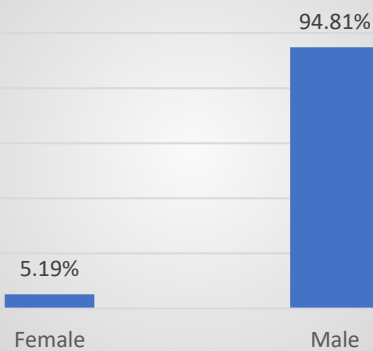

Sheriff's Daily Report

2/21/2021

Under the Custody of the Sheriff	
Total Male and Female	9,106
Jail Population	5,439
Community Corrections	3,667

Behind the Walls: Detainees that are physically housed under the Sheriff's custody 24 hours a day/7 days a week. This includes all populations listed on this chart - Divisional populations male & female, Outside Counties, Hospital, PRC, Women's Residential, & VRIC. Detainees in court-ordered treatment programs (PRC, Women's Residential, VRIC) are housed at CCDOC 24 hours a day/7 days week.

Sheriff's Daily Report

2/21/2021

CCSO Population Demographics

In Confinement

Gender Distribution

Race Distribution

Age Distribution

Community Corrections

Gender Distribution

Race Distribution

Age Distribution