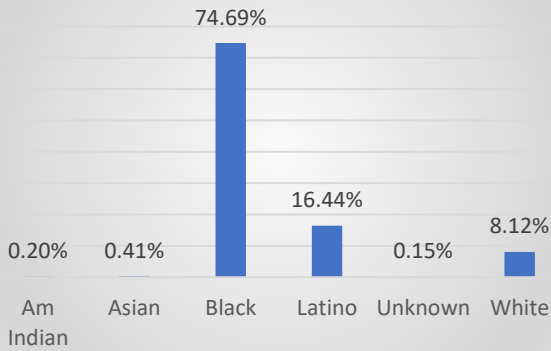

Sheriff's Daily Report

2/21/2021

Under the Custody of the Sheriff	
Total Male and Female	9,106
Jail Population	5,439
Community Corrections	3,667

Behind the Walls: Detainees that are physically housed under the Sheriff's custody 24 hours a day/7 days a week. This includes all populations listed on this chart - Divisional populations male & female, Outside Counties, Hospital, PRC, Women's Residential, & VRIC. Detainees in court-ordered treatment programs (PRC, Women's Residential, VRIC) are housed at CCDOC 24 hours a day/7 days week.

Sheriff's Daily Report

2/21/2021

CCSO Population Demographics

In Confinement

Gender Distribution

Race Distribution

Age Distribution

Community Corrections

Gender Distribution

Race Distribution

Age Distribution