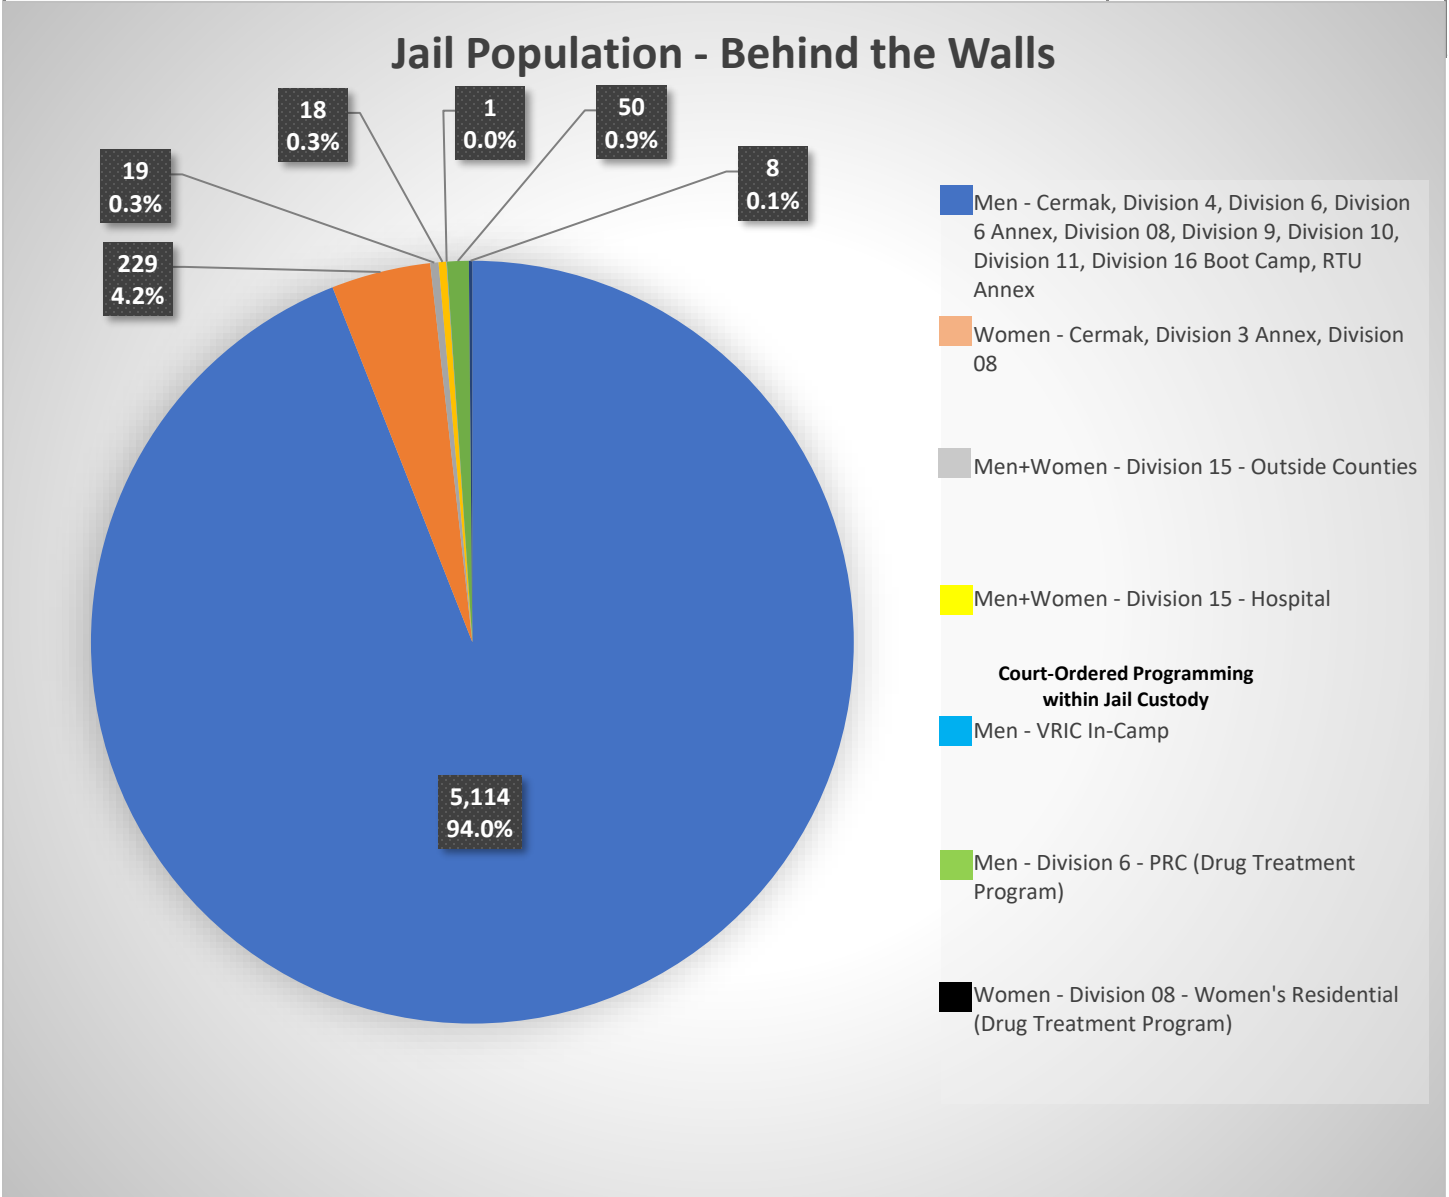

Sheriff's Daily Report

2/21/2021

Under the Custody of the Sheriff	
Total Male and Female	9,106
Jail Population	5,439
Community Corrections	3,667

Behind the Walls: Detainees that are physically housed under the Sheriff's custody 24 hours a day/7 days a week. This includes all populations listed on this chart - Divisional populations male & female, Outside Counties, Hospital, PRC, Women's Residential, & VRIC. Detainees in court-ordered treatment programs (PRC, Women's Residential, VRIC) are housed at CCDOC 24 hours a day/7 days week.

Sheriff's Daily Report

2/21/2021

CCSO Population Demographics

In Confinement

Gender Distribution

Race Distribution

Age Distribution

Community Corrections

Gender Distribution

Race Distribution

Age Distribution