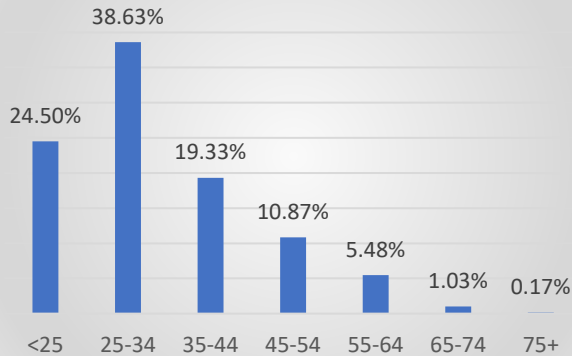

Sheriff's Daily Report

2/21/2021

Under the Custody of the Sheriff	
Total Male and Female	9,106
Jail Population	5,439
Community Corrections	3,667

Behind the Walls: Detainees that are physically housed under the Sheriff's custody 24 hours a day/7 days a week. This includes all populations listed on this chart - Divisional populations male & female, Outside Counties, Hospital, PRC, Women's Residential, & VRIC. Detainees in court-ordered treatment programs (PRC, Women's Residential, VRIC) are housed at CCDOC 24 hours a day/7 days week.

Sheriff's Daily Report

2/21/2021

CCSO Population Demographics

In Confinement

Gender Distribution

Race Distribution

Age Distribution

Community Corrections

Gender Distribution

Race Distribution

Age Distribution