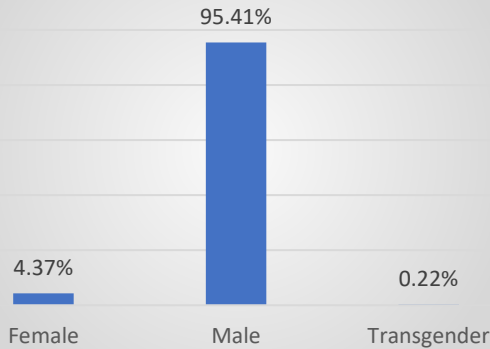

CCSO Population Demographics

In Confinement

Gender Distribution