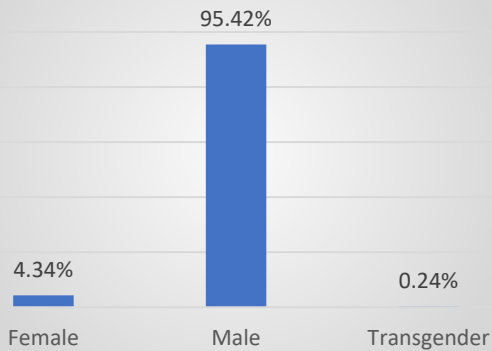

Sheriff's Daily Report

2/23/2021

CCSO Population Demographics

In Confinement

Gender Distribution