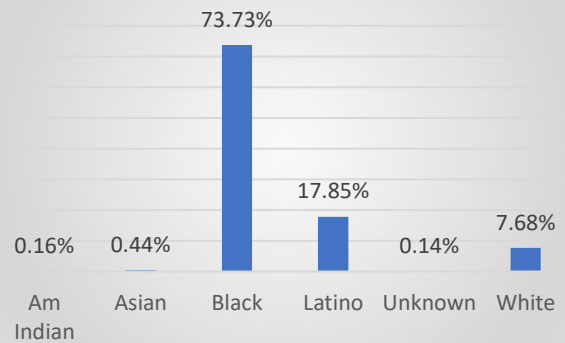

Sheriff's Daily Report

2/23/2021

Under the Custody of the Sheriff	
Total Male and Female	9,094
Jail Population	5,435
Community Corrections	3,659

Jail Population - Behind the Walls

Behind the Walls: Detainees that are physically housed under the Sheriff's custody 24 hours a day/7 days a week. This includes all populations listed on this chart - Divisional populations male & female, Outside Counties, Hospital, PRC, Women's Residential, & VRIC. Detainees in court-ordered treatment programs (PRC, Women's Residential, VRIC) are housed at CCDOC 24 hours a day/7 days week.

Sheriff's Daily Report

2/23/2021

CCSO Population Demographics

In Confinement

Gender Distribution

Race Distribution

Age Distribution

Community Corrections

Gender Distribution

Race Distribution

Age Distribution