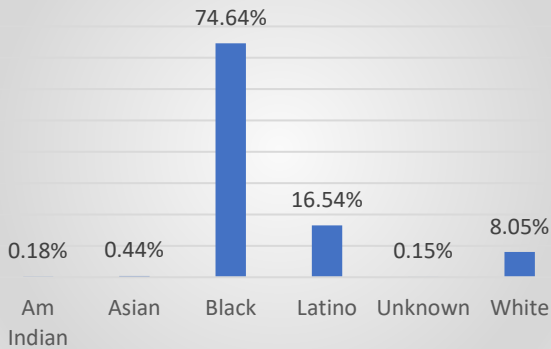

Sheriff's Daily Report

2/23/2021

Under the Custody of the Sheriff	
Total Male and Female	9,094
Jail Population	5,435
Community Corrections	3,659

Jail Population - Behind the Walls

Behind the Walls: Detainees that are physically housed under the Sheriff's custody 24 hours a day/7 days a week. This includes all populations listed on this chart - Divisional populations male & female, Outside Counties, Hospital, PRC, Women's Residential, & VRIC. Detainees in court-ordered treatment programs (PRC, Women's Residential, VRIC) are housed at CCDOC 24 hours a day/7 days week.

Sheriff's Daily Report

2/23/2021

CCSO Population Demographics

In Confinement

Gender Distribution

Race Distribution

Age Distribution

Community Corrections

Gender Distribution

Race Distribution

Age Distribution