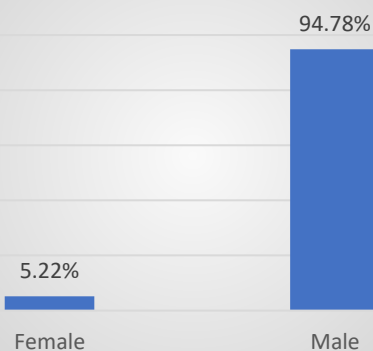

Sheriff's Daily Report

2/23/2021

Under the Custody of the Sheriff	
Total Male and Female	9,094
Jail Population	5,435
Community Corrections	3,659

Jail Population - Behind the Walls

Behind the Walls: Detainees that are physically housed under the Sheriff's custody 24 hours a day/7 days a week. This includes all populations listed on this chart - Divisional populations male & female, Outside Counties, Hospital, PRC, Women's Residential, & VRIC. Detainees in court-ordered treatment programs (PRC, Women's Residential, VRIC) are housed at CCDOC 24 hours a day/7 days week.

Sheriff's Daily Report

2/23/2021

CCSO Population Demographics

In Confinement

Gender Distribution

Race Distribution

Age Distribution

Community Corrections

Gender Distribution

Race Distribution

Age Distribution