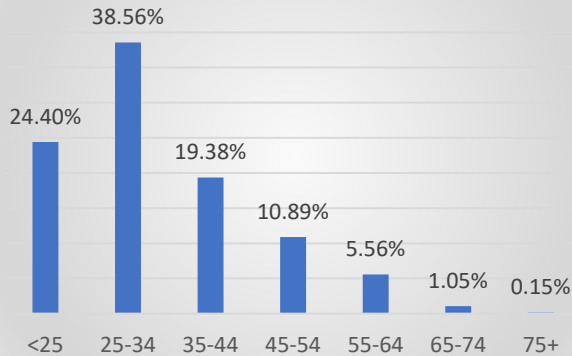

Sheriff's Daily Report

2/23/2021

Under the Custody of the Sheriff	
Total Male and Female	9,094
Jail Population	5,435
Community Corrections	3,659

Jail Population - Behind the Walls

Behind the Walls: Detainees that are physically housed under the Sheriff's custody 24 hours a day/7 days a week. This includes all populations listed on this chart - Divisional populations male & female, Outside Counties, Hospital, PRC, Women's Residential, & VRIC. Detainees in court-ordered treatment programs (PRC, Women's Residential, VRIC) are housed at CCDOC 24 hours a day/7 days week.

Sheriff's Daily Report

2/23/2021

CCSO Population Demographics

In Confinement

Gender Distribution

Race Distribution

Age Distribution

Community Corrections

Gender Distribution

Race Distribution

Age Distribution