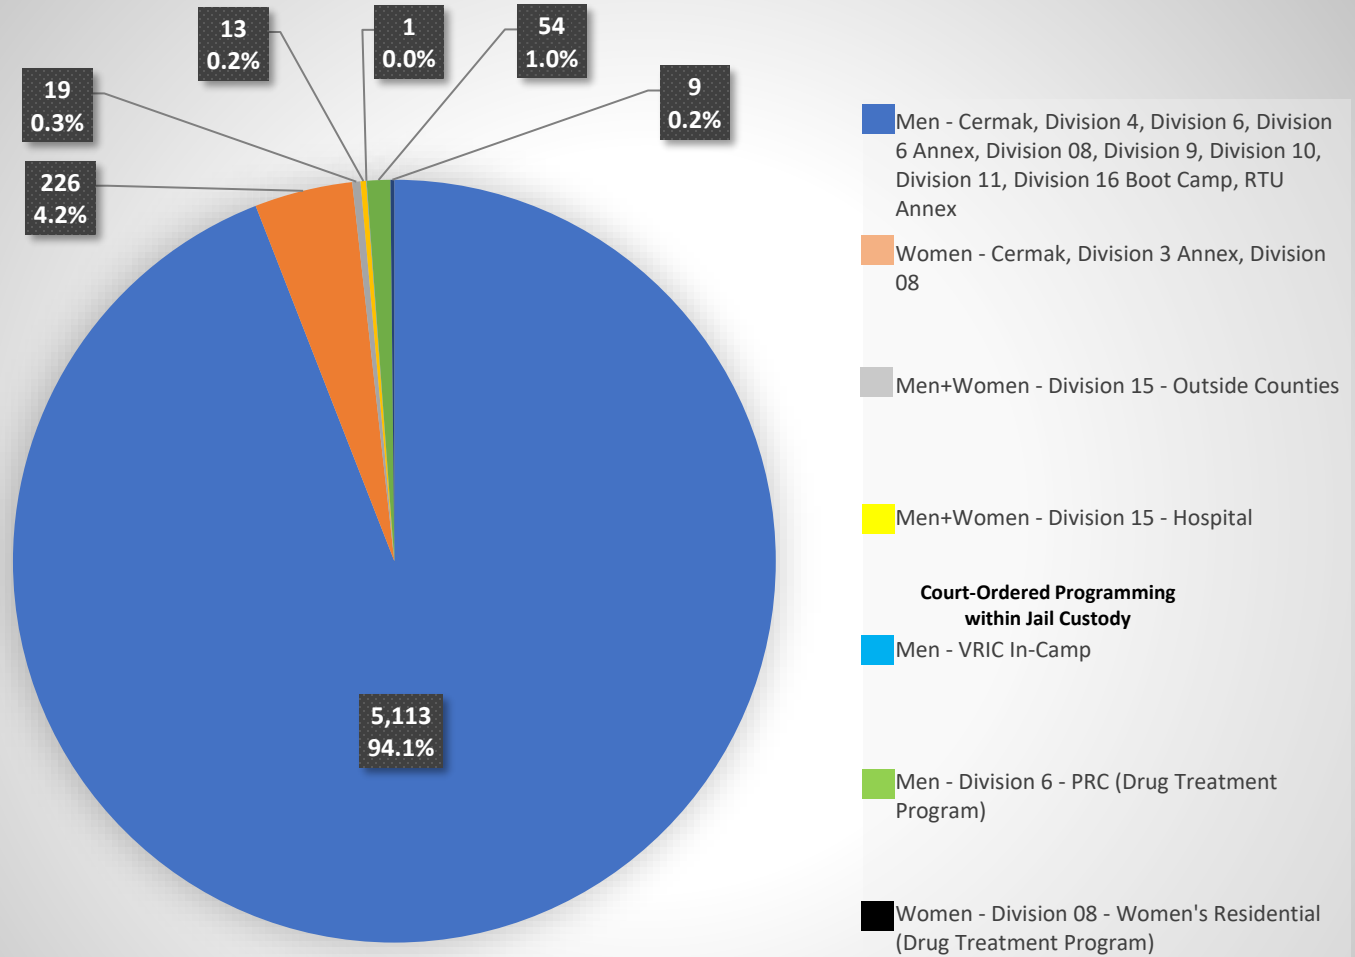

Sheriff's Daily Report

2/23/2021

Under the Custody of the Sheriff	
Total Male and Female	9,094
Jail Population	5,435
Community Corrections	3,659

Jail Population - Behind the Walls

Behind the Walls: Detainees that are physically housed under the Sheriff's custody 24 hours a day/7 days a week. This includes all populations listed on this chart - Divisional populations male & female, Outside Counties, Hospital, PRC, Women's Residential, & VRIC. Detainees in court-ordered treatment programs (PRC, Women's Residential, VRIC) are housed at CCDOC 24 hours a day/7 days week.

Sheriff's Daily Report

2/23/2021

CCSO Population Demographics

In Confinement

Gender Distribution

Race Distribution

Age Distribution

Community Corrections

Gender Distribution

Race Distribution

Age Distribution