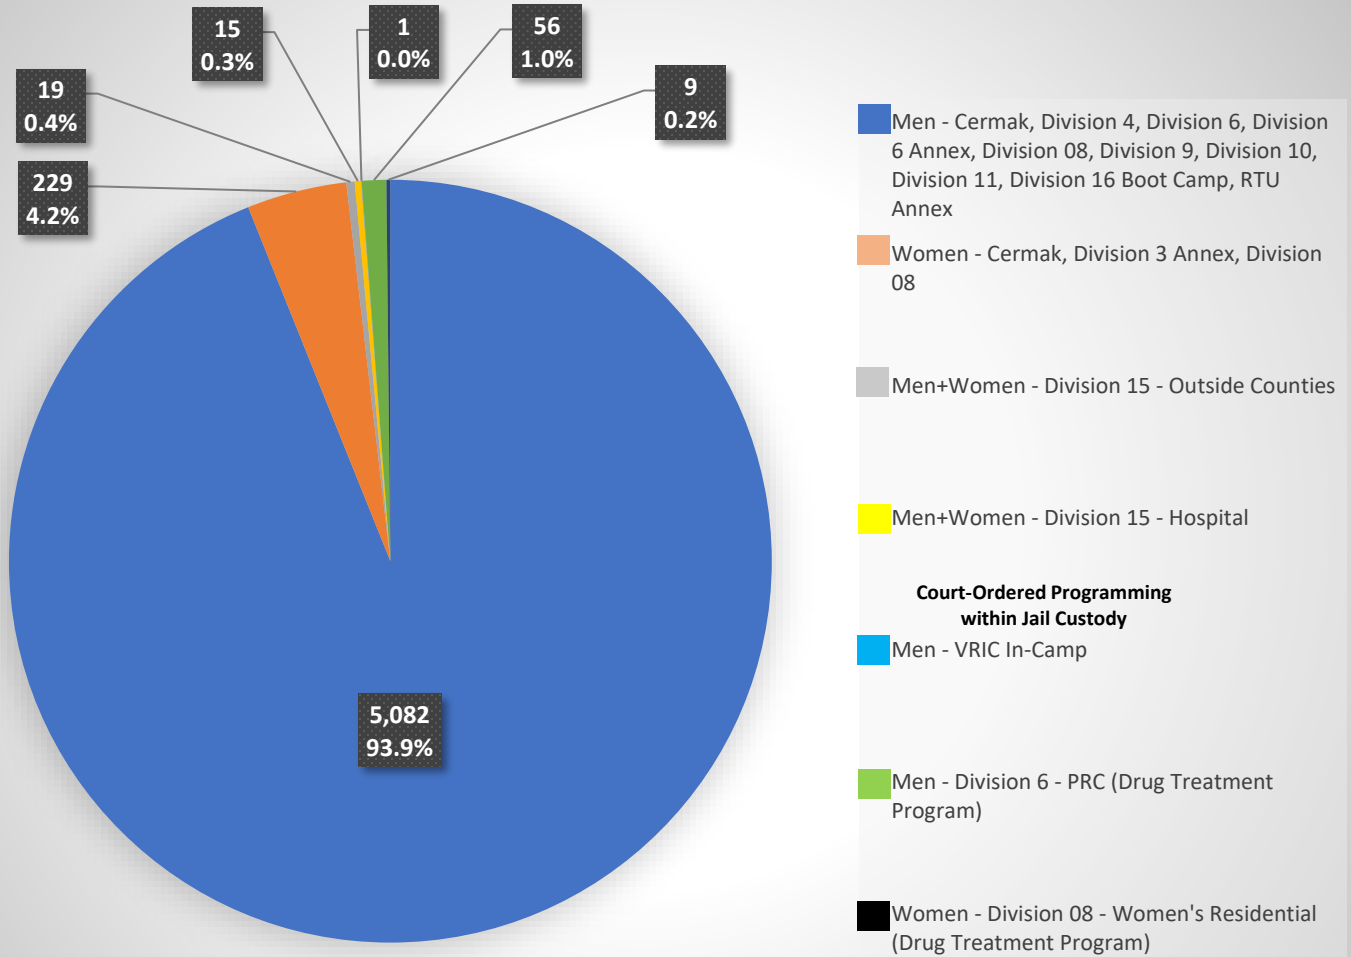

## 2/24/2021

Under the Custody of the Sheriff	
<b>Total Male and Female</b>	<b>9,072</b>
Jail Population	5,411
Community Corrections	3,661

### Jail Population - Behind the Walls

Behind the Walls: Detainees that are physically housed under the Sheriff's custody 24 hours a day/7 days a week. This includes all populations listed on this chart - Divisional populations male & female, Outside Counties, Hospital, PRC, Women's Residential, & VRIC. Detainees in court-ordered treatment programs (PRC, Women's Residential, VRIC) are housed at CCDOC 24 hours a day/7 days week.

#### Race Distribution

#### Age Distribution