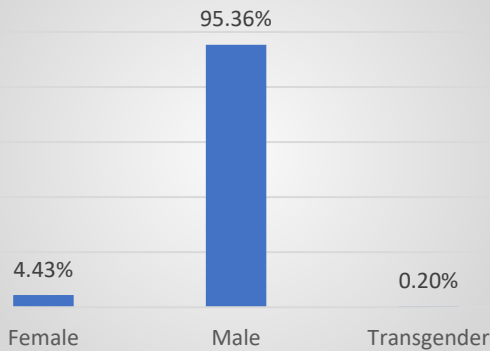

Sheriff's Daily Report

2/24/2021

CCSO Population Demographics

In Confinement

Gender Distribution