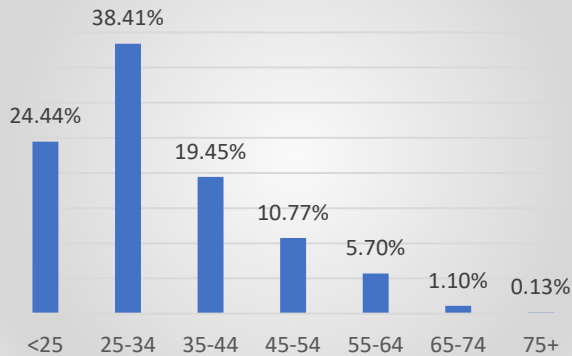

Sheriff's Daily Report

3/6/2021

Under the Custody of the Sheriff	
Total Male and Female	9,184
Jail Population	5,489
Community Corrections	3,695

Jail Population - Behind the Walls

Behind the Walls: Detainees that are physically housed under the Sheriff's custody 24 hours a day/7 days a week. This includes all populations listed on this chart - Divisional populations male & female, Outside Counties, Hospital, PRC, Women's Residential, & VRIC. Detainees in court-ordered treatment programs (PRC, Women's Residential, VRIC) are housed at CCDOC 24 hours a day/7 days week.

Sheriff's Daily Report

3/6/2021

CCSO Population Demographics

In Confinement

Gender Distribution

Race Distribution

Age Distribution

Community Corrections

Gender Distribution

Race Distribution

Age Distribution