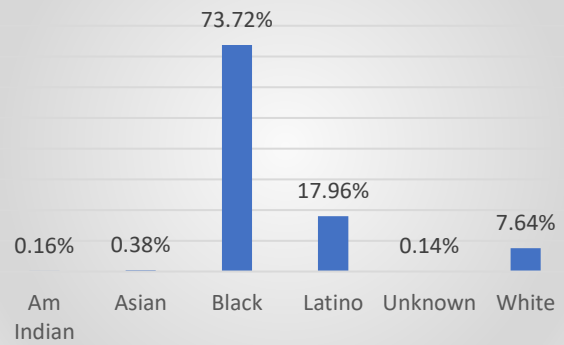

Sheriff's Daily Report

3/6/2021

Under the Custody of the Sheriff	
Total Male and Female	9,184
Jail Population	5,489
Community Corrections	3,695

Jail Population - Behind the Walls

Behind the Walls: Detainees that are physically housed under the Sheriff's custody 24 hours a day/7 days a week. This includes all populations listed on this chart - Divisional populations male & female, Outside Counties, Hospital, PRC, Women's Residential, & VRIC. Detainees in court-ordered treatment programs (PRC, Women's Residential, VRIC) are housed at CCDOC 24 hours a day/7 days week.

Sheriff's Daily Report

3/6/2021

CCSO Population Demographics

In Confinement

Gender Distribution

Race Distribution

Age Distribution

Community Corrections

Gender Distribution

Race Distribution

Age Distribution