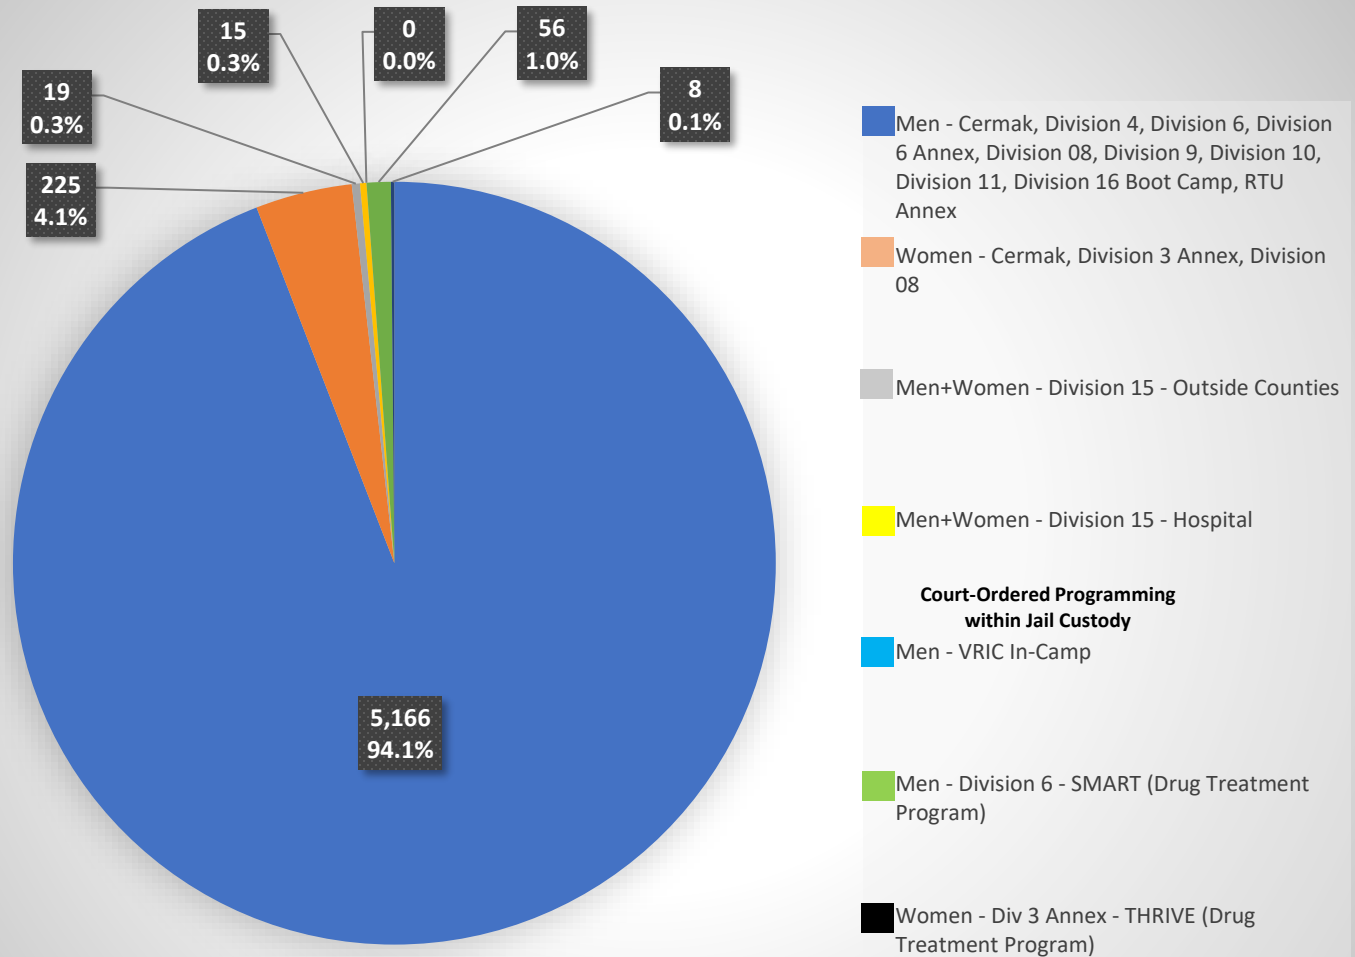

Sheriff's Daily Report

3/6/2021

Under the Custody of the Sheriff	
Total Male and Female	9,184
Jail Population	5,489
Community Corrections	3,695

Jail Population - Behind the Walls

Behind the Walls: Detainees that are physically housed under the Sheriff's custody 24 hours a day/7 days a week. This includes all populations listed on this chart - Divisional populations male & female, Outside Counties, Hospital, PRC, Women's Residential, & VRIC. Detainees in court-ordered treatment programs (PRC, Women's Residential, VRIC) are housed at CCDOC 24 hours a day/7 days week.

Sheriff's Daily Report

3/6/2021

CCSO Population Demographics

In Confinement

Gender Distribution

Race Distribution

Age Distribution

Community Corrections

Gender Distribution

Race Distribution

Age Distribution