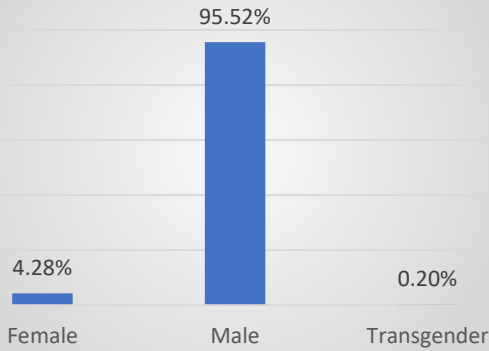

CCSO Population Demographics

In Confinement

Gender Distribution