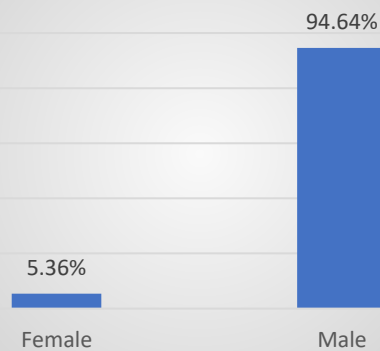

Sheriff's Daily Report

3/6/2021

Under the Custody of the Sheriff	
Total Male and Female	9,184
Jail Population	5,489
Community Corrections	3,695

Jail Population - Behind the Walls

Behind the Walls: Detainees that are physically housed under the Sheriff's custody 24 hours a day/7 days a week. This includes all populations listed on this chart - Divisional populations male & female, Outside Counties, Hospital, PRC, Women's Residential, & VRIC. Detainees in court-ordered treatment programs (PRC, Women's Residential, VRIC) are housed at CCDOC 24 hours a day/7 days week.

Sheriff's Daily Report

3/6/2021

CCSO Population Demographics

In Confinement

Gender Distribution

Race Distribution

Age Distribution

Community Corrections

Gender Distribution

Race Distribution

Age Distribution