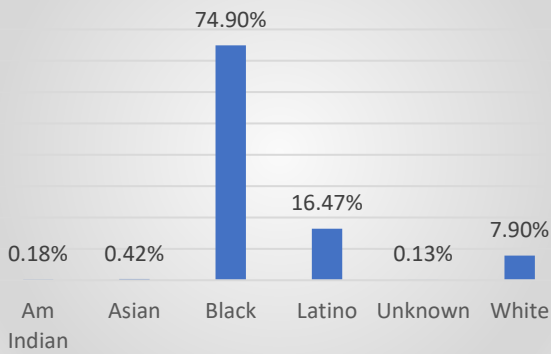

Sheriff's Daily Report

3/6/2021

Under the Custody of the Sheriff	
Total Male and Female	9,184
Jail Population	5,489
Community Corrections	3,695

Jail Population - Behind the Walls

Behind the Walls: Detainees that are physically housed under the Sheriff's custody 24 hours a day/7 days a week. This includes all populations listed on this chart - Divisional populations male & female, Outside Counties, Hospital, PRC, Women's Residential, & VRIC. Detainees in court-ordered treatment programs (PRC, Women's Residential, VRIC) are housed at CCDOC 24 hours a day/7 days week.

Sheriff's Daily Report

3/6/2021

CCSO Population Demographics

In Confinement

Gender Distribution

Race Distribution

Age Distribution

Community Corrections

Gender Distribution

Race Distribution

Age Distribution