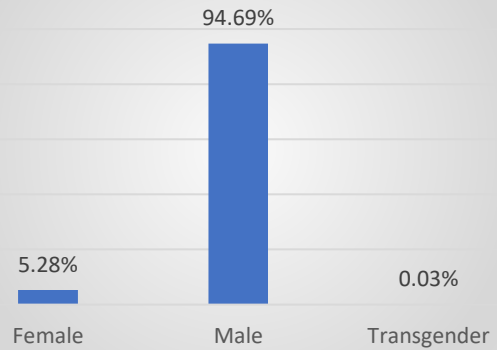

Sheriff's Daily Report

3/11/2021

Under the Custody of the Sheriff	
Total Male and Female	9,193
Jail Population	5,516
Community Corrections	3,677

Jail Population - Behind the Walls

Behind the Walls: Detainees that are physically housed under the Sheriff's custody 24 hours a day/7 days a week. This includes all populations listed on this chart - Divisional populations male & female, Outside Counties, Hospital, PRC, Women's Residential, & VRIC. Detainees in court-ordered treatment programs (PRC, Women's Residential, VRIC) are housed at CCDOC 24 hours a day/7 days week.

Sheriff's Daily Report

3/11/2021

CCSO Population Demographics

In Confinement

Gender Distribution

Race Distribution

Age Distribution

Community Corrections

Gender Distribution

Race Distribution

Age Distribution