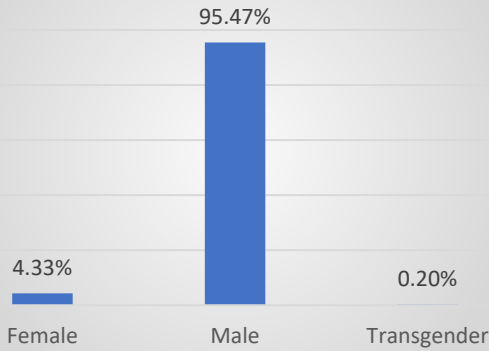

CCSO Population Demographics

In Confinement

Gender Distribution