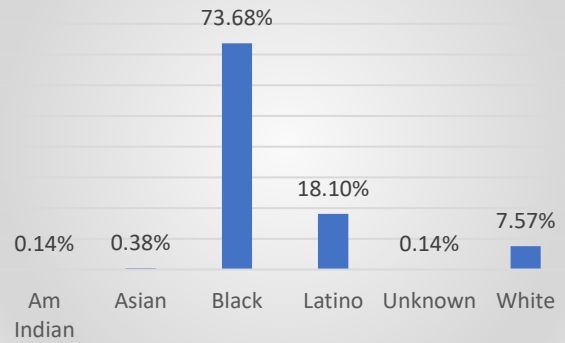

Sheriff's Daily Report

3/11/2021

Under the Custody of the Sheriff	
Total Male and Female	9,193
Jail Population	5,516
Community Corrections	3,677

Jail Population - Behind the Walls

Behind the Walls: Detainees that are physically housed under the Sheriff's custody 24 hours a day/7 days a week. This includes all populations listed on this chart - Divisional populations male & female, Outside Counties, Hospital, PRC, Women's Residential, & VRIC. Detainees in court-ordered treatment programs (PRC, Women's Residential, VRIC) are housed at CCDOC 24 hours a day/7 days week.

Sheriff's Daily Report

3/11/2021

CCSO Population Demographics

In Confinement

Gender Distribution

Race Distribution

Age Distribution

Community Corrections

Gender Distribution

Race Distribution

Age Distribution