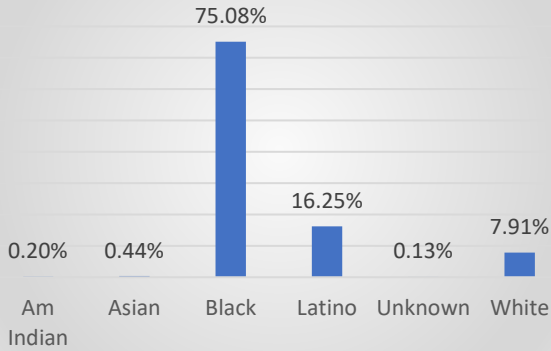

Sheriff's Daily Report

3/11/2021

Under the Custody of the Sheriff	
Total Male and Female	9,193
Jail Population	5,516
Community Corrections	3,677

Jail Population - Behind the Walls

Behind the Walls: Detainees that are physically housed under the Sheriff's custody 24 hours a day/7 days a week. This includes all populations listed on this chart - Divisional populations male & female, Outside Counties, Hospital, PRC, Women's Residential, & VRIC. Detainees in court-ordered treatment programs (PRC, Women's Residential, VRIC) are housed at CCDOC 24 hours a day/7 days week.

Sheriff's Daily Report

3/11/2021

CCSO Population Demographics

In Confinement

Gender Distribution

Race Distribution

Age Distribution

Community Corrections

Gender Distribution

Race Distribution

Age Distribution