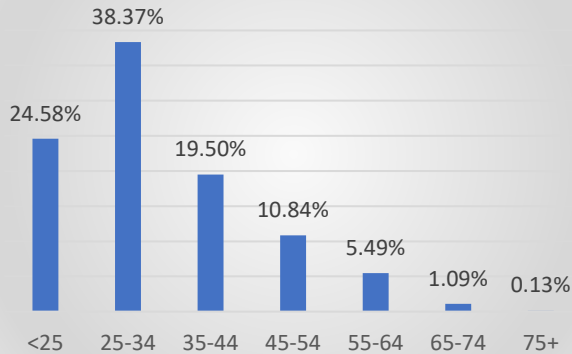

Sheriff's Daily Report

3/11/2021

Under the Custody of the Sheriff	
Total Male and Female	9,193
Jail Population	5,516
Community Corrections	3,677

Jail Population - Behind the Walls

Behind the Walls: Detainees that are physically housed under the Sheriff's custody 24 hours a day/7 days a week. This includes all populations listed on this chart - Divisional populations male & female, Outside Counties, Hospital, PRC, Women's Residential, & VRIC. Detainees in court-ordered treatment programs (PRC, Women's Residential, VRIC) are housed at CCDOC 24 hours a day/7 days week.

Sheriff's Daily Report

3/11/2021

CCSO Population Demographics

In Confinement

Gender Distribution

Race Distribution

Age Distribution

Community Corrections

Gender Distribution

Race Distribution

Age Distribution