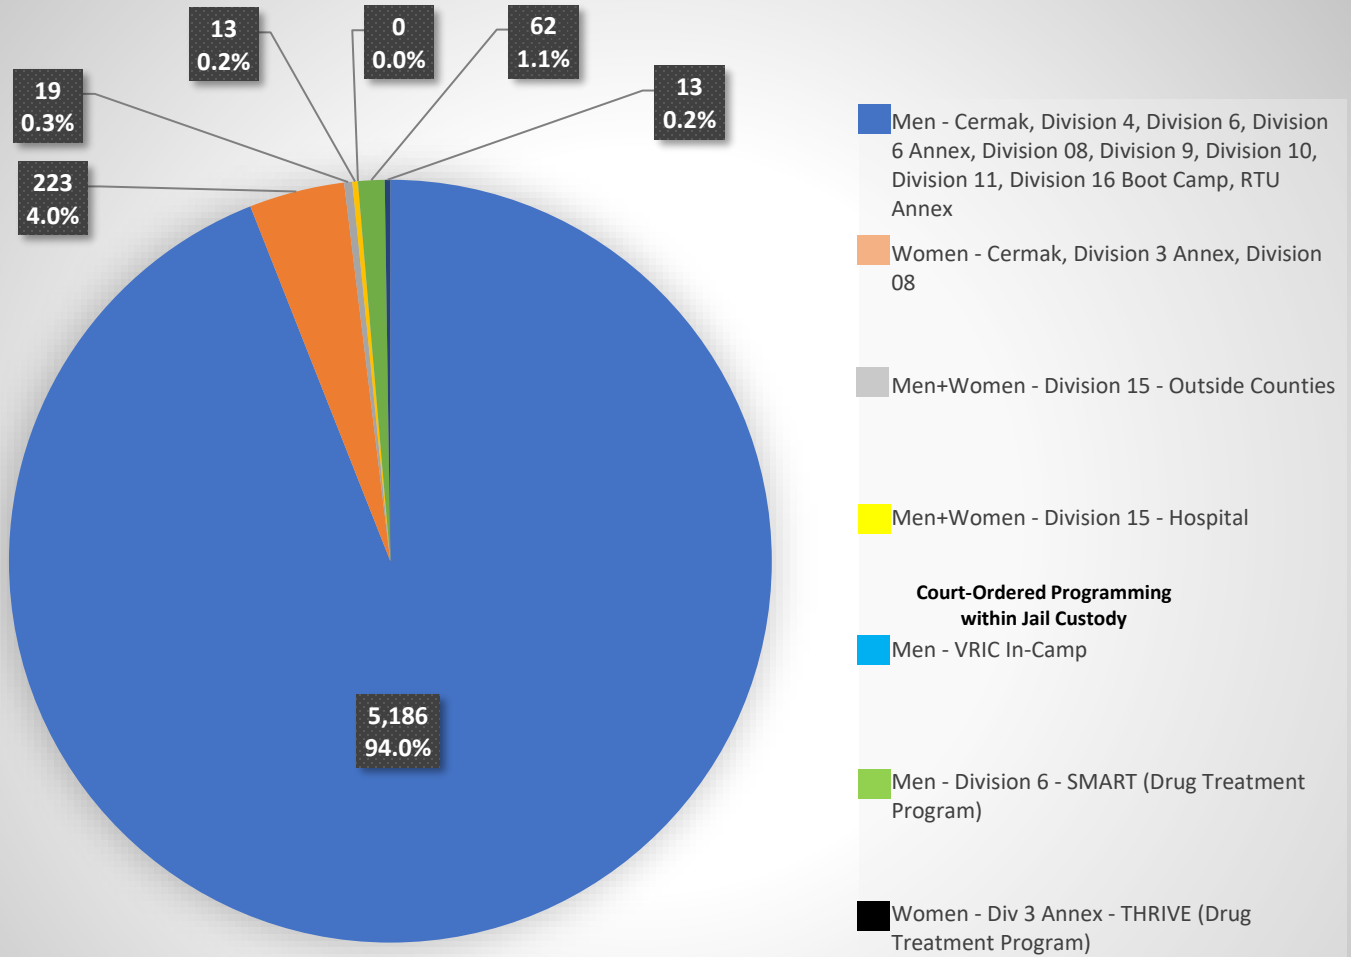

Sheriff's Daily Report

3/11/2021

Under the Custody of the Sheriff	
Total Male and Female	9,193
Jail Population	5,516
Community Corrections	3,677

Jail Population - Behind the Walls

Behind the Walls: Detainees that are physically housed under the Sheriff's custody 24 hours a day/7 days a week. This includes all populations listed on this chart - Divisional populations male & female, Outside Counties, Hospital, PRC, Women's Residential, & VRIC. Detainees in court-ordered treatment programs (PRC, Women's Residential, VRIC) are housed at CCDOC 24 hours a day/7 days week.

Sheriff's Daily Report

3/11/2021

CCSO Population Demographics

In Confinement

Gender Distribution

Race Distribution

Age Distribution

Community Corrections

Gender Distribution

Race Distribution

Age Distribution