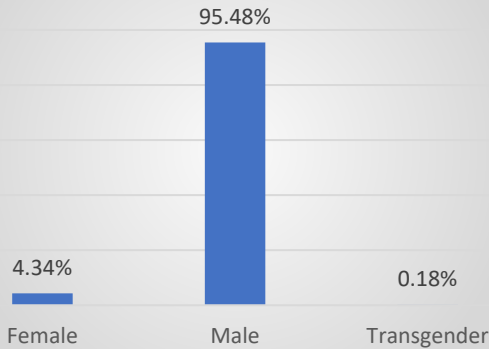

Sheriff's Daily Report

3/22/2021

CCSO Population Demographics

In Confinement

Gender Distribution