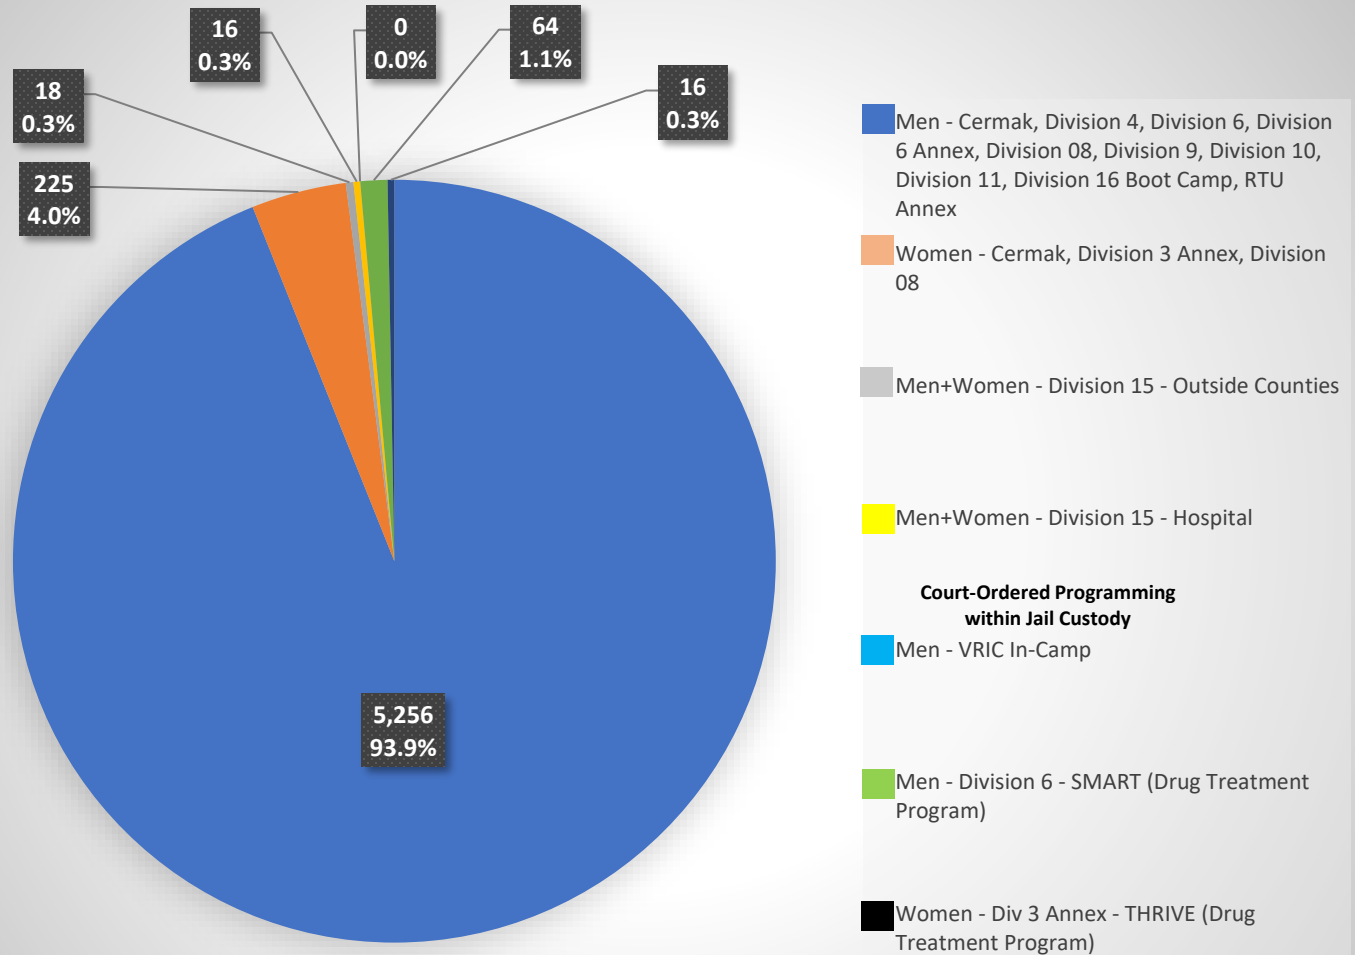

Sheriff's Daily Report

3/22/2021

Under the Custody of the Sheriff	
Total Male and Female	9,254
Jail Population	5,595
Community Corrections	3,659

Jail Population - Behind the Walls

Behind the Walls: Detainees that are physically housed under the Sheriff's custody 24 hours a day/7 days a week. This includes all populations listed on this chart - Divisional populations male & female, Outside Counties, Hospital, PRC, Women's Residential, & VRIC. Detainees in court-ordered treatment programs (PRC, Women's Residential, VRIC) are housed at CCDOC 24 hours a day/7 days week.

Sheriff's Daily Report

3/22/2021

CCSO Population Demographics

In Confinement

Gender Distribution

Race Distribution

Age Distribution

Community Corrections

Gender Distribution

Race Distribution

Age Distribution