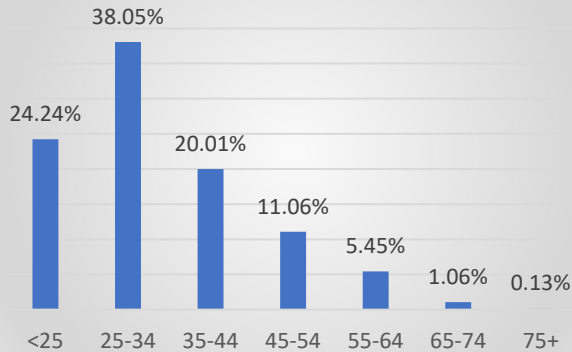

Sheriff's Daily Report

3/22/2021

Under the Custody of the Sheriff	
Total Male and Female	9,254
Jail Population	5,595
Community Corrections	3,659

Jail Population - Behind the Walls

Behind the Walls: Detainees that are physically housed under the Sheriff's custody 24 hours a day/7 days a week. This includes all populations listed on this chart - Divisional populations male & female, Outside Counties, Hospital, PRC, Women's Residential, & VRIC. Detainees in court-ordered treatment programs (PRC, Women's Residential, VRIC) are housed at CCDOC 24 hours a day/7 days week.

Sheriff's Daily Report

3/22/2021

CCSO Population Demographics

In Confinement

Gender Distribution

Race Distribution

Age Distribution

Community Corrections

Gender Distribution

Race Distribution

Age Distribution