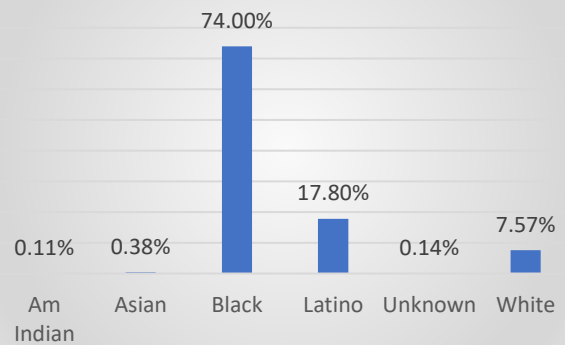

Sheriff's Daily Report

3/22/2021

Under the Custody of the Sheriff	
Total Male and Female	9,254
Jail Population	5,595
Community Corrections	3,659

Jail Population - Behind the Walls

Behind the Walls: Detainees that are physically housed under the Sheriff's custody 24 hours a day/7 days a week. This includes all populations listed on this chart - Divisional populations male & female, Outside Counties, Hospital, PRC, Women's Residential, & VRIC. Detainees in court-ordered treatment programs (PRC, Women's Residential, VRIC) are housed at CCDOC 24 hours a day/7 days week.

Sheriff's Daily Report

3/22/2021

CCSO Population Demographics

In Confinement

Gender Distribution

Race Distribution

Age Distribution

Community Corrections

Gender Distribution

Race Distribution

Age Distribution