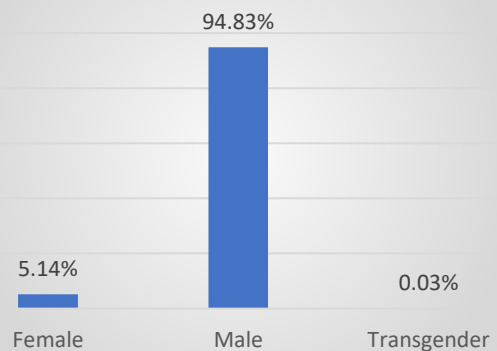

Sheriff's Daily Report

3/22/2021

Under the Custody of the Sheriff	
Total Male and Female	9,254
Jail Population	5,595
Community Corrections	3,659

Jail Population - Behind the Walls

Behind the Walls: Detainees that are physically housed under the Sheriff's custody 24 hours a day/7 days a week. This includes all populations listed on this chart - Divisional populations male & female, Outside Counties, Hospital, PRC, Women's Residential, & VRIC. Detainees in court-ordered treatment programs (PRC, Women's Residential, VRIC) are housed at CCDOC 24 hours a day/7 days week.

Sheriff's Daily Report

3/22/2021

CCSO Population Demographics

In Confinement

Gender Distribution

Race Distribution

Age Distribution

Community Corrections

Gender Distribution

Race Distribution

Age Distribution