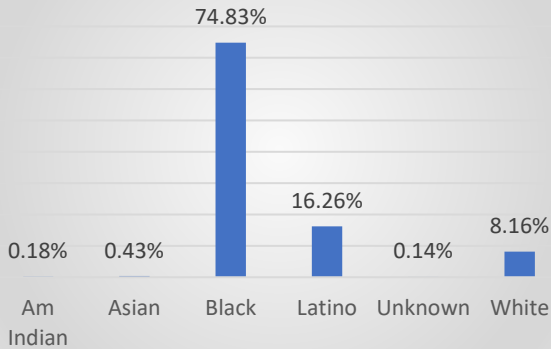

Sheriff's Daily Report

3/22/2021

Under the Custody of the Sheriff	
Total Male and Female	9,254
Jail Population	5,595
Community Corrections	3,659

Jail Population - Behind the Walls

Behind the Walls: Detainees that are physically housed under the Sheriff's custody 24 hours a day/7 days a week. This includes all populations listed on this chart - Divisional populations male & female, Outside Counties, Hospital, PRC, Women's Residential, & VRIC. Detainees in court-ordered treatment programs (PRC, Women's Residential, VRIC) are housed at CCDOC 24 hours a day/7 days week.

Sheriff's Daily Report

3/22/2021

CCSO Population Demographics

In Confinement

Gender Distribution

Race Distribution

Age Distribution

Community Corrections

Gender Distribution

Race Distribution

Age Distribution