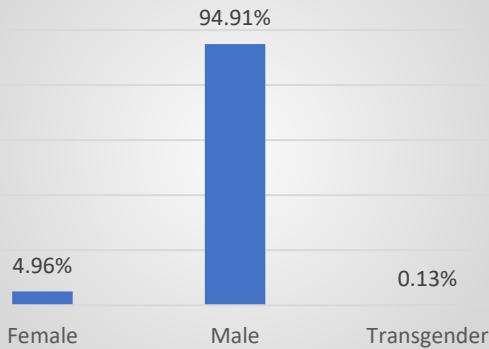

CCSO Population Demographics

In Confinement

Gender Distribution