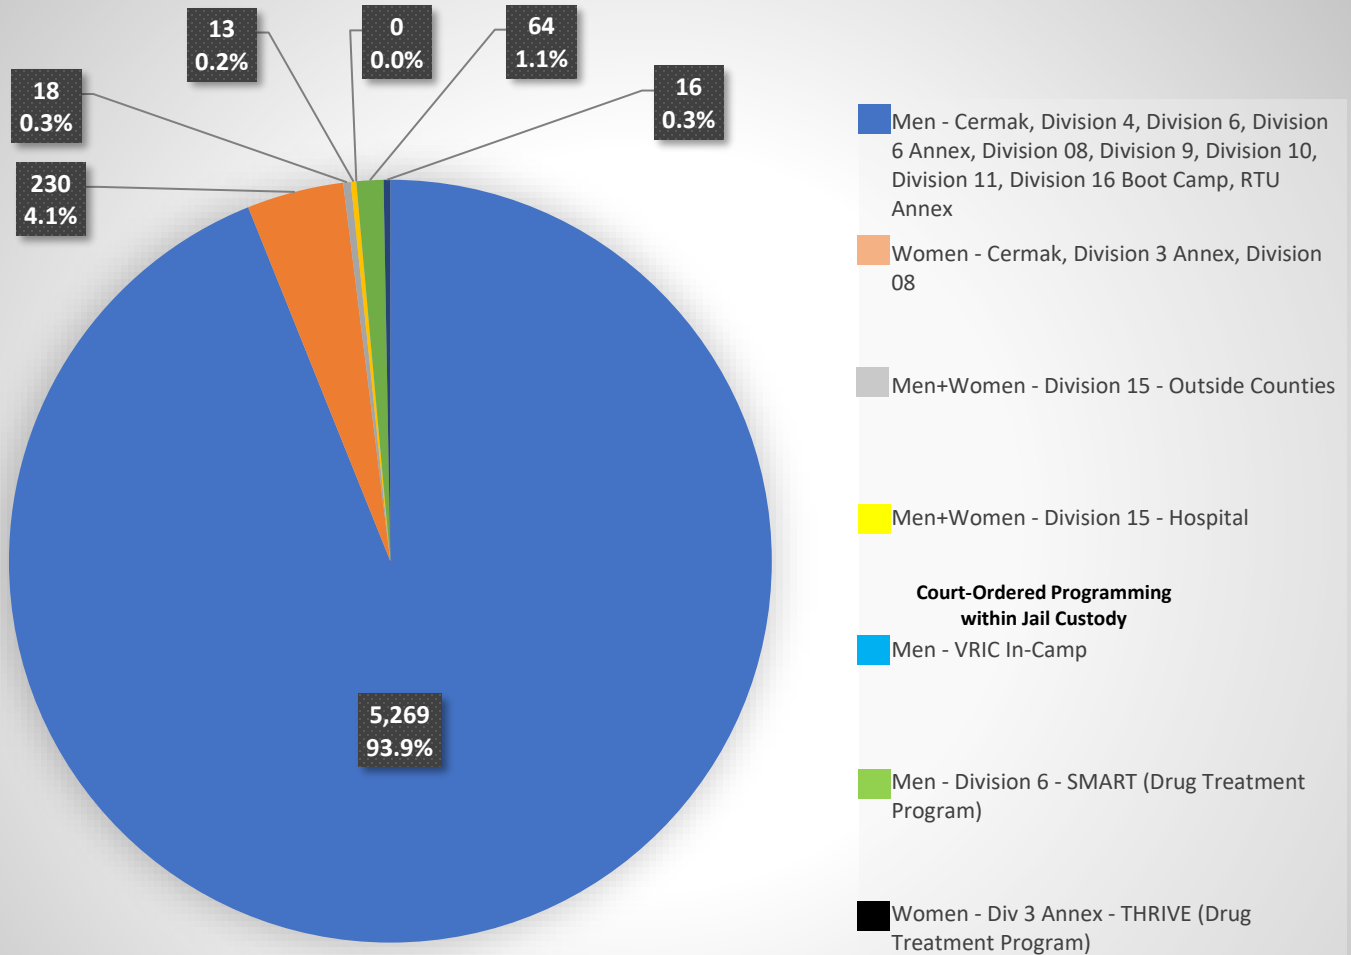

## 3/23/2021

Under the Custody of the Sheriff	
<b>Total Male and Female</b>	<b>9,269</b>
Jail Population	5,610
Community Corrections	3,659

### Jail Population - Behind the Walls

Behind the Walls: Detainees that are physically housed under the Sheriff's custody 24 hours a day/7 days a week. This includes all populations listed on this chart - Divisional populations male & female, Outside Counties, Hospital, PRC, Women's Residential, & VRIC. Detainees in court-ordered treatment programs (PRC, Women's Residential, VRIC) are housed at CCDOC 24 hours a day/7 days week.

#### Race Distribution

#### Age Distribution