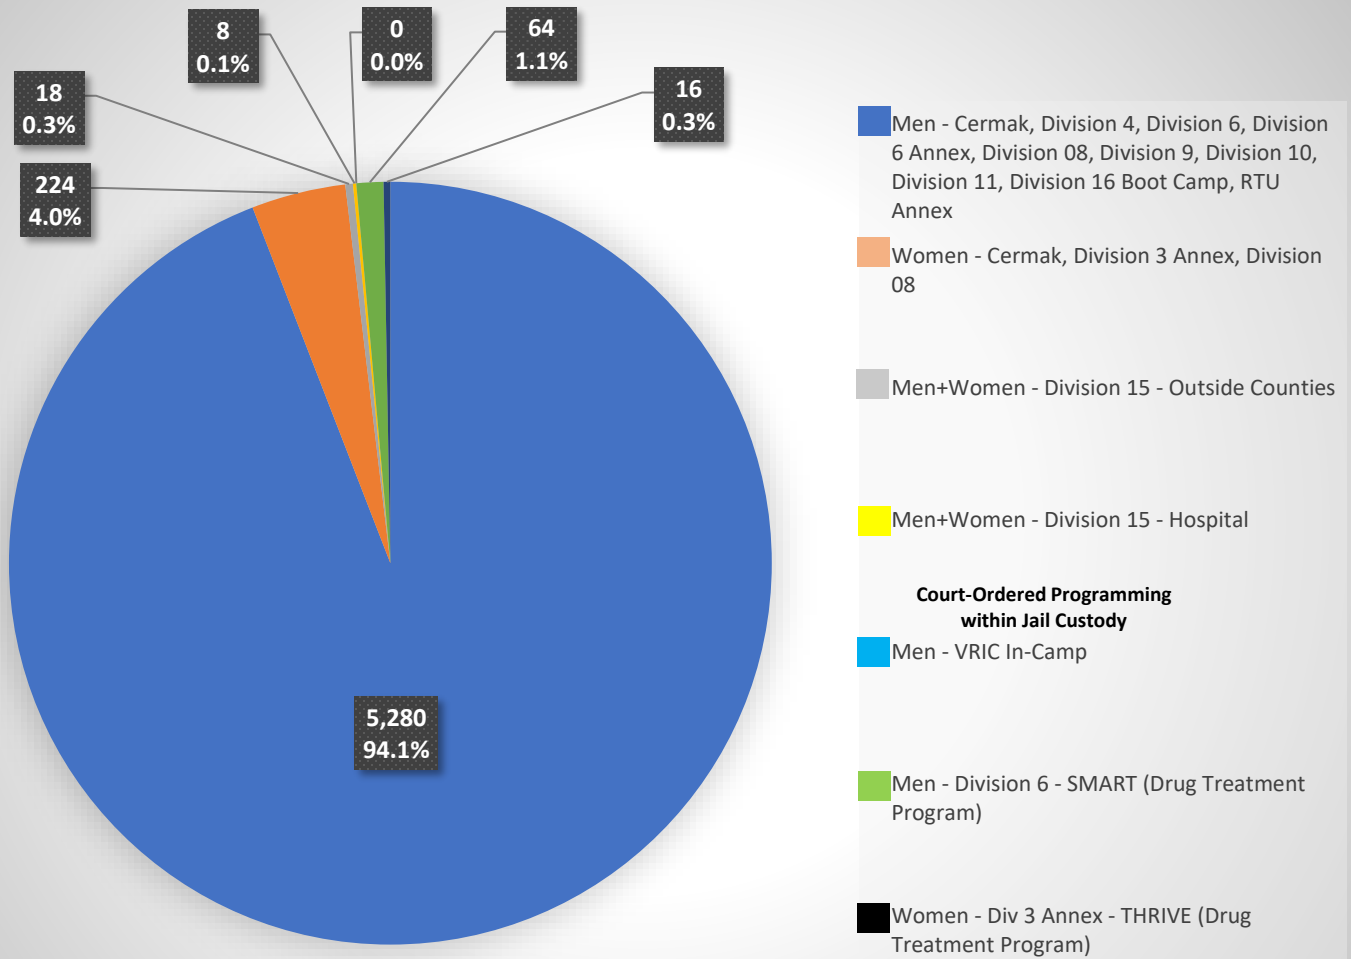

Sheriff's Daily Report

3/26/2021

Under the Custody of the Sheriff	
Total Male and Female	9,241
Jail Population	5,610
Community Corrections	3,631

Jail Population - Behind the Walls

Behind the Walls: Detainees that are physically housed under the Sheriff's custody 24 hours a day/7 days a week. This includes all populations listed on this chart - Divisional populations male & female, Outside Counties, Hospital, PRC, Women's Residential, & VRIC. Detainees in court-ordered treatment programs (PRC, Women's Residential, VRIC) are housed at CCDOC 24 hours a day/7 days week.

Sheriff's Daily Report

3/26/2021

CCSO Population Demographics

In Confinement

Gender Distribution

Race Distribution

Age Distribution

Community Corrections

Gender Distribution

Race Distribution

Age Distribution