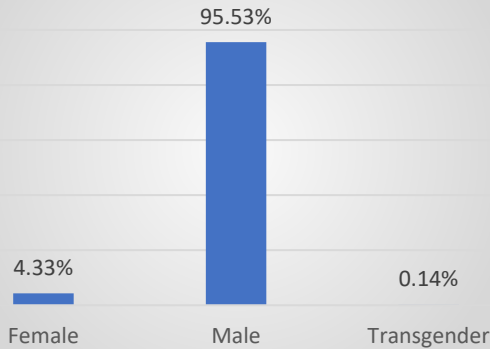

Sheriff's Daily Report

3/26/2021

CCSO Population Demographics

In Confinement

Gender Distribution