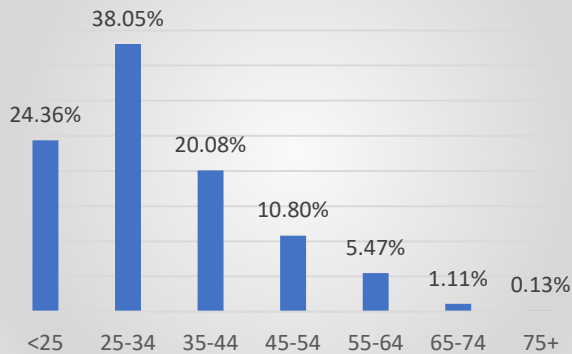

Sheriff's Daily Report

3/26/2021

Under the Custody of the Sheriff	
Total Male and Female	9,241
Jail Population	5,610
Community Corrections	3,631

Jail Population - Behind the Walls

Behind the Walls: Detainees that are physically housed under the Sheriff's custody 24 hours a day/7 days a week. This includes all populations listed on this chart - Divisional populations male & female, Outside Counties, Hospital, PRC, Women's Residential, & VRIC. Detainees in court-ordered treatment programs (PRC, Women's Residential, VRIC) are housed at CCDOC 24 hours a day/7 days week.

Sheriff's Daily Report

3/26/2021

CCSO Population Demographics

In Confinement

Gender Distribution

Race Distribution

Age Distribution

Community Corrections

Gender Distribution

Race Distribution

Age Distribution