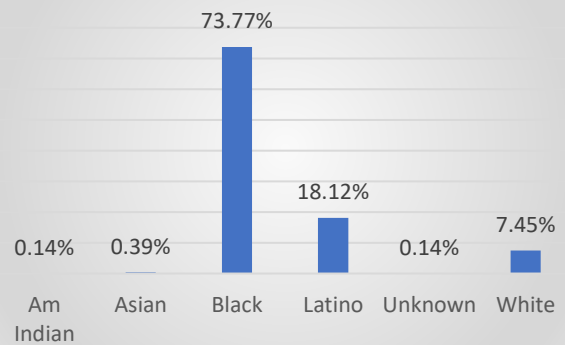

Sheriff's Daily Report

3/26/2021

Under the Custody of the Sheriff	
Total Male and Female	9,241
Jail Population	5,610
Community Corrections	3,631

Jail Population - Behind the Walls

Behind the Walls: Detainees that are physically housed under the Sheriff's custody 24 hours a day/7 days a week. This includes all populations listed on this chart - Divisional populations male & female, Outside Counties, Hospital, PRC, Women's Residential, & VRIC. Detainees in court-ordered treatment programs (PRC, Women's Residential, VRIC) are housed at CCDOC 24 hours a day/7 days week.

Sheriff's Daily Report

3/26/2021

CCSO Population Demographics

In Confinement

Gender Distribution

Race Distribution

Age Distribution

Community Corrections

Gender Distribution

Race Distribution

Age Distribution