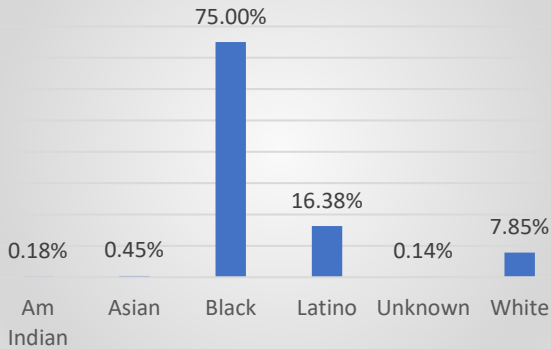

Sheriff's Daily Report

3/26/2021

Under the Custody of the Sheriff	
Total Male and Female	9,241
Jail Population	5,610
Community Corrections	3,631

Jail Population - Behind the Walls

Behind the Walls: Detainees that are physically housed under the Sheriff's custody 24 hours a day/7 days a week. This includes all populations listed on this chart - Divisional populations male & female, Outside Counties, Hospital, PRC, Women's Residential, & VRIC. Detainees in court-ordered treatment programs (PRC, Women's Residential, VRIC) are housed at CCDOC 24 hours a day/7 days week.

Sheriff's Daily Report

3/26/2021

CCSO Population Demographics

In Confinement

Gender Distribution

Race Distribution

Age Distribution

Community Corrections

Gender Distribution

Race Distribution

Age Distribution