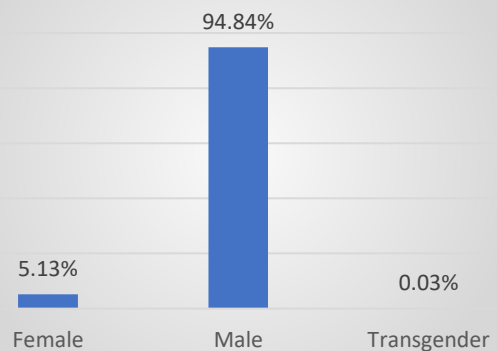

Sheriff's Daily Report

3/26/2021

Under the Custody of the Sheriff	
Total Male and Female	9,241
Jail Population	5,610
Community Corrections	3,631

Jail Population - Behind the Walls

Behind the Walls: Detainees that are physically housed under the Sheriff's custody 24 hours a day/7 days a week. This includes all populations listed on this chart - Divisional populations male & female, Outside Counties, Hospital, PRC, Women's Residential, & VRIC. Detainees in court-ordered treatment programs (PRC, Women's Residential, VRIC) are housed at CCDOC 24 hours a day/7 days week.

Sheriff's Daily Report

3/26/2021

CCSO Population Demographics

In Confinement

Gender Distribution

Race Distribution

Age Distribution

Community Corrections

Gender Distribution

Race Distribution

Age Distribution