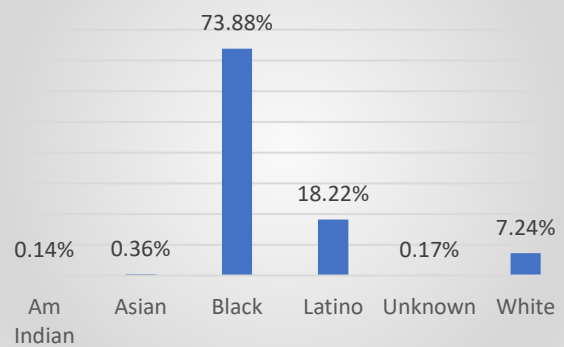

Sheriff's Daily Report

4/1/2021

Under the Custody of the Sheriff	
Total Male and Female	9,329
Jail Population	5,692
Community Corrections	3,637

Jail Population - Behind the Walls

Behind the Walls: Detainees that are physically housed under the Sheriff's custody 24 hours a day/7 days a week. This includes all populations listed on this chart - Divisional populations male & female, Outside Counties, Hospital, PRC, Women's Residential, & VRIC. Detainees in court-ordered treatment programs (PRC, Women's Residential, VRIC) are housed at CCDOC 24 hours a day/7 days week.

Sheriff's Daily Report

4/1/2021

CCSO Population Demographics

In Confinement

Community Corrections

Gender Distribution

Gender Distribution

Race Distribution

Race Distribution

Age Distribution

Age Distribution