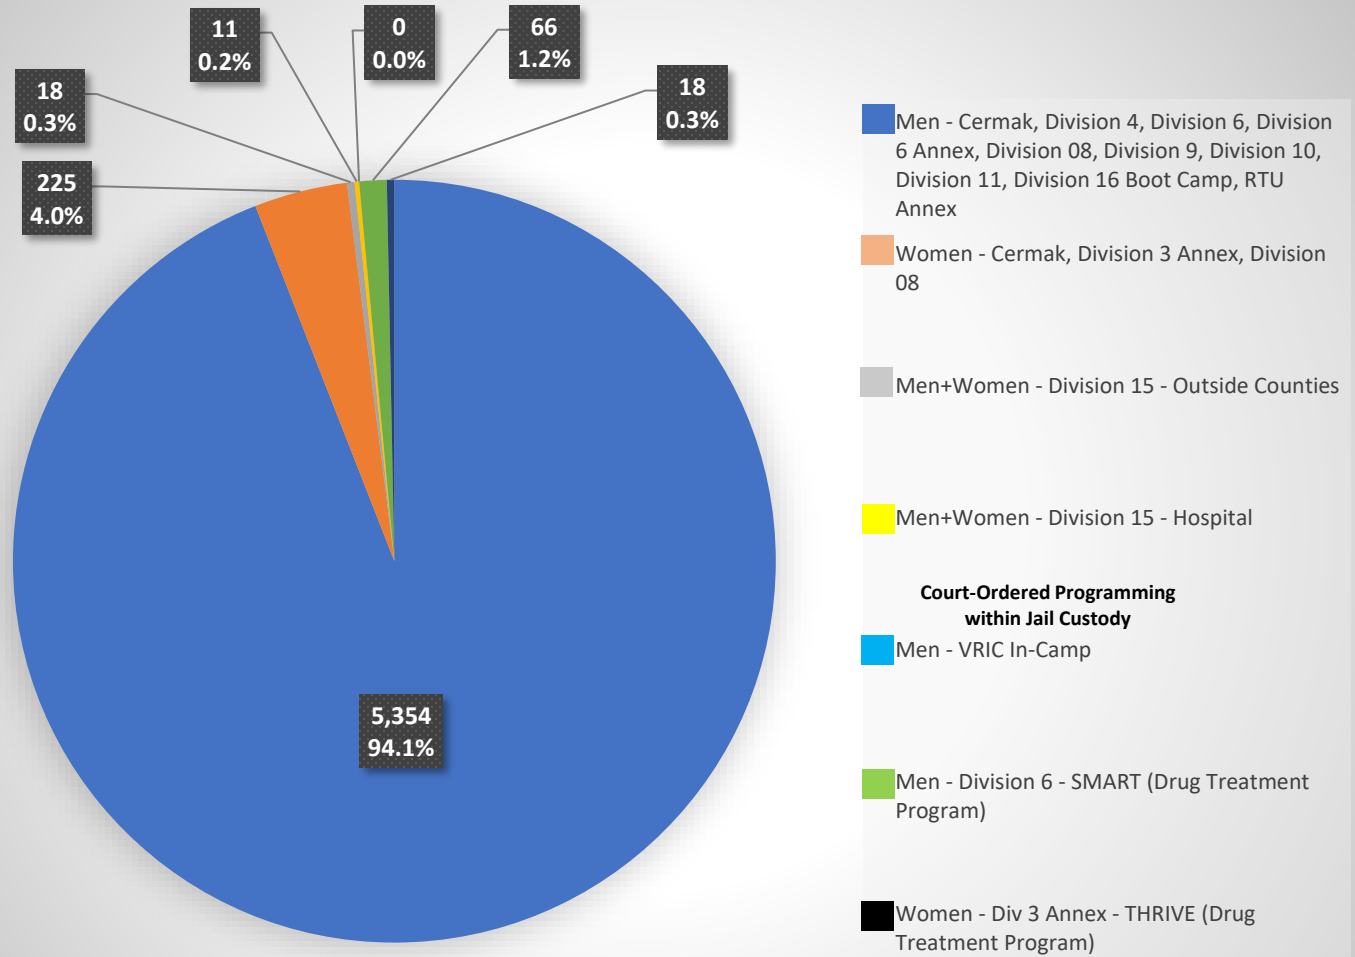

Sheriff's Daily Report

4/1/2021

Under the Custody of the Sheriff	
Total Male and Female	9,329
Jail Population	5,692
Community Corrections	3,637

Jail Population - Behind the Walls

Behind the Walls: Detainees that are physically housed under the Sheriff's custody 24 hours a day/7 days a week. This includes all populations listed on this chart - Divisional populations male & female, Outside Counties, Hospital, PRC, Women's Residential, & VRIC. Detainees in court-ordered treatment programs (PRC, Women's Residential, VRIC) are housed at CCDOC 24 hours a day/7 days week.

Sheriff's Daily Report

4/1/2021

CCSO Population Demographics

In Confinement

Community Corrections

Gender Distribution

Gender Distribution

Race Distribution

Race Distribution

Age Distribution

Age Distribution