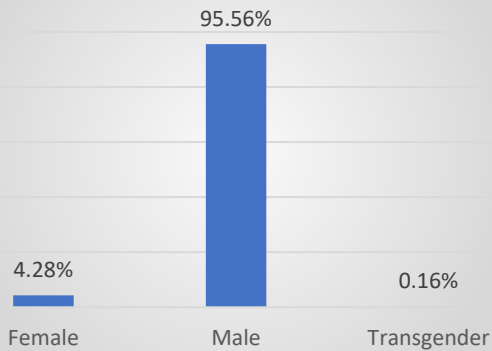

Sheriff's Daily Report

4/1/2021

Under the Custody of the Sheriff	
Total Male and Female	9,329
Jail Population	5,692
Community Corrections	3,637

Jail Population - Behind the Walls

Behind the Walls: Detainees that are physically housed under the Sheriff's custody 24 hours a day/7 days a week. This includes all populations listed on this chart - Divisional populations male & female, Outside Counties, Hospital, PRC, Women's Residential, & VRIC. Detainees in court-ordered treatment programs (PRC, Women's Residential, VRIC) are housed at CCDOC 24 hours a day/7 days week.

Sheriff's Daily Report

4/1/2021

CCSO Population Demographics

In Confinement

Community Corrections

Gender Distribution

Gender Distribution

Race Distribution

Race Distribution

Age Distribution

Age Distribution