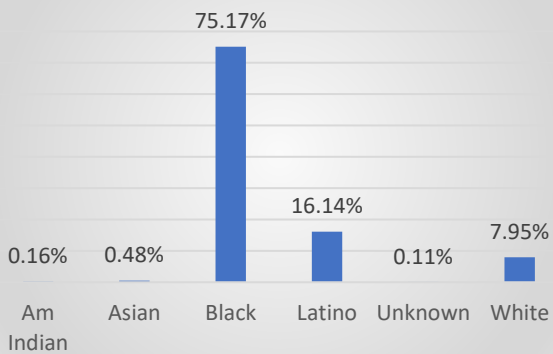

Sheriff's Daily Report

4/1/2021

Under the Custody of the Sheriff	
Total Male and Female	9,329
Jail Population	5,692
Community Corrections	3,637

Jail Population - Behind the Walls

Behind the Walls: Detainees that are physically housed under the Sheriff's custody 24 hours a day/7 days a week. This includes all populations listed on this chart - Divisional populations male & female, Outside Counties, Hospital, PRC, Women's Residential, & VRIC. Detainees in court-ordered treatment programs (PRC, Women's Residential, VRIC) are housed at CCDOC 24 hours a day/7 days week.

Sheriff's Daily Report

4/1/2021

CCSO Population Demographics

In Confinement

Community Corrections

Gender Distribution

Gender Distribution

Race Distribution

Race Distribution

Age Distribution

Age Distribution