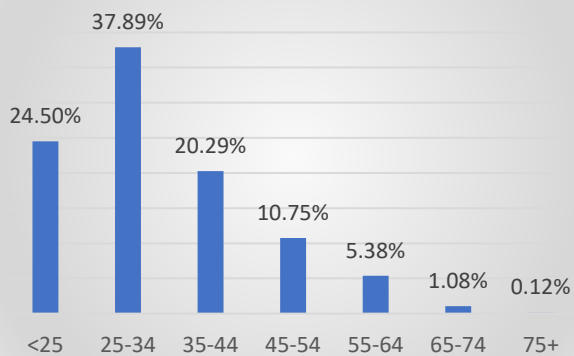

Sheriff's Daily Report

4/1/2021

Under the Custody of the Sheriff	
Total Male and Female	9,329
Jail Population	5,692
Community Corrections	3,637

Jail Population - Behind the Walls

Behind the Walls: Detainees that are physically housed under the Sheriff's custody 24 hours a day/7 days a week. This includes all populations listed on this chart - Divisional populations male & female, Outside Counties, Hospital, PRC, Women's Residential, & VRIC. Detainees in court-ordered treatment programs (PRC, Women's Residential, VRIC) are housed at CCDOC 24 hours a day/7 days week.

Sheriff's Daily Report

4/1/2021

CCSO Population Demographics

In Confinement

Community Corrections

Gender Distribution

Gender Distribution

Race Distribution

Race Distribution

Age Distribution

Age Distribution