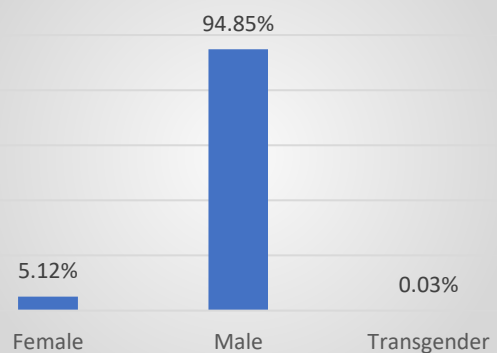

Sheriff's Daily Report

4/1/2021

Under the Custody of the Sheriff	
Total Male and Female	9,329
Jail Population	5,692
Community Corrections	3,637

Jail Population - Behind the Walls

Behind the Walls: Detainees that are physically housed under the Sheriff's custody 24 hours a day/7 days a week. This includes all populations listed on this chart - Divisional populations male & female, Outside Counties, Hospital, PRC, Women's Residential, & VRIC. Detainees in court-ordered treatment programs (PRC, Women's Residential, VRIC) are housed at CCDOC 24 hours a day/7 days week.

Sheriff's Daily Report

4/1/2021

CCSO Population Demographics

In Confinement

Community Corrections

Gender Distribution

Gender Distribution

Race Distribution

Race Distribution

Age Distribution

Age Distribution