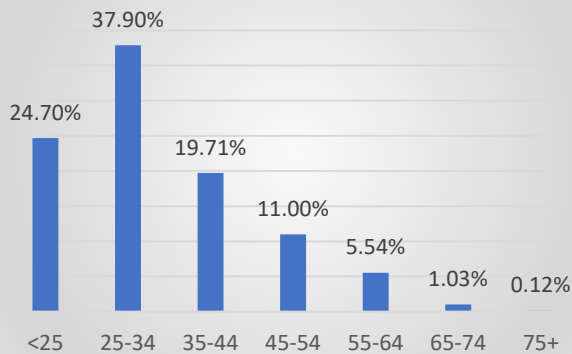

Sheriff's Daily Report

4/11/2021

Under the Custody of the Sheriff	
Total Male and Female	9,417
Jail Population	5,761
Community Corrections	3,656

Jail Population - Behind the Walls

Behind the Walls: Detainees that are physically housed under the Sheriff's custody 24 hours a day/7 days a week. This includes all populations listed on this chart - Divisional populations male & female, Outside Counties, Hospital, PRC, Women's Residential, & VRIC. Detainees in court-ordered treatment programs (PRC, Women's Residential, VRIC) are housed at CCDOC 24 hours a day/7 days week.

Sheriff's Daily Report

4/11/2021

CCSO Population Demographics

In Confinement

Gender Distribution

Race Distribution

Age Distribution

Community Corrections

Gender Distribution

Race Distribution

Age Distribution