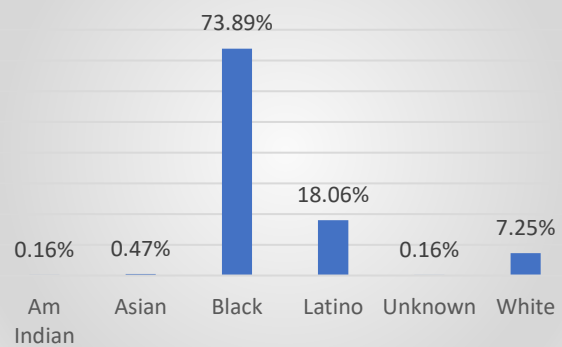

Sheriff's Daily Report

4/11/2021

Under the Custody of the Sheriff	
Total Male and Female	9,417
Jail Population	5,761
Community Corrections	3,656

Jail Population - Behind the Walls

Behind the Walls: Detainees that are physically housed under the Sheriff's custody 24 hours a day/7 days a week. This includes all populations listed on this chart - Divisional populations male & female, Outside Counties, Hospital, PRC, Women's Residential, & VRIC. Detainees in court-ordered treatment programs (PRC, Women's Residential, VRIC) are housed at CCDOC 24 hours a day/7 days week.

Sheriff's Daily Report

4/11/2021

CCSO Population Demographics

In Confinement

Gender Distribution

Race Distribution

Age Distribution

Community Corrections

Gender Distribution

Race Distribution

Age Distribution