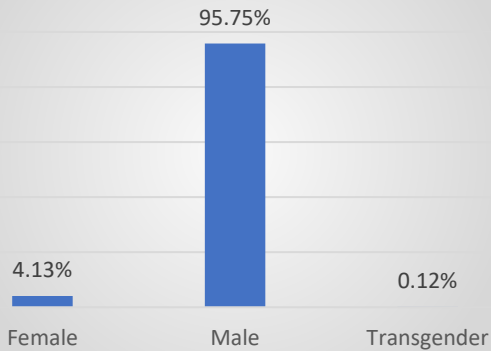

CCSO Population Demographics

In Confinement

Gender Distribution