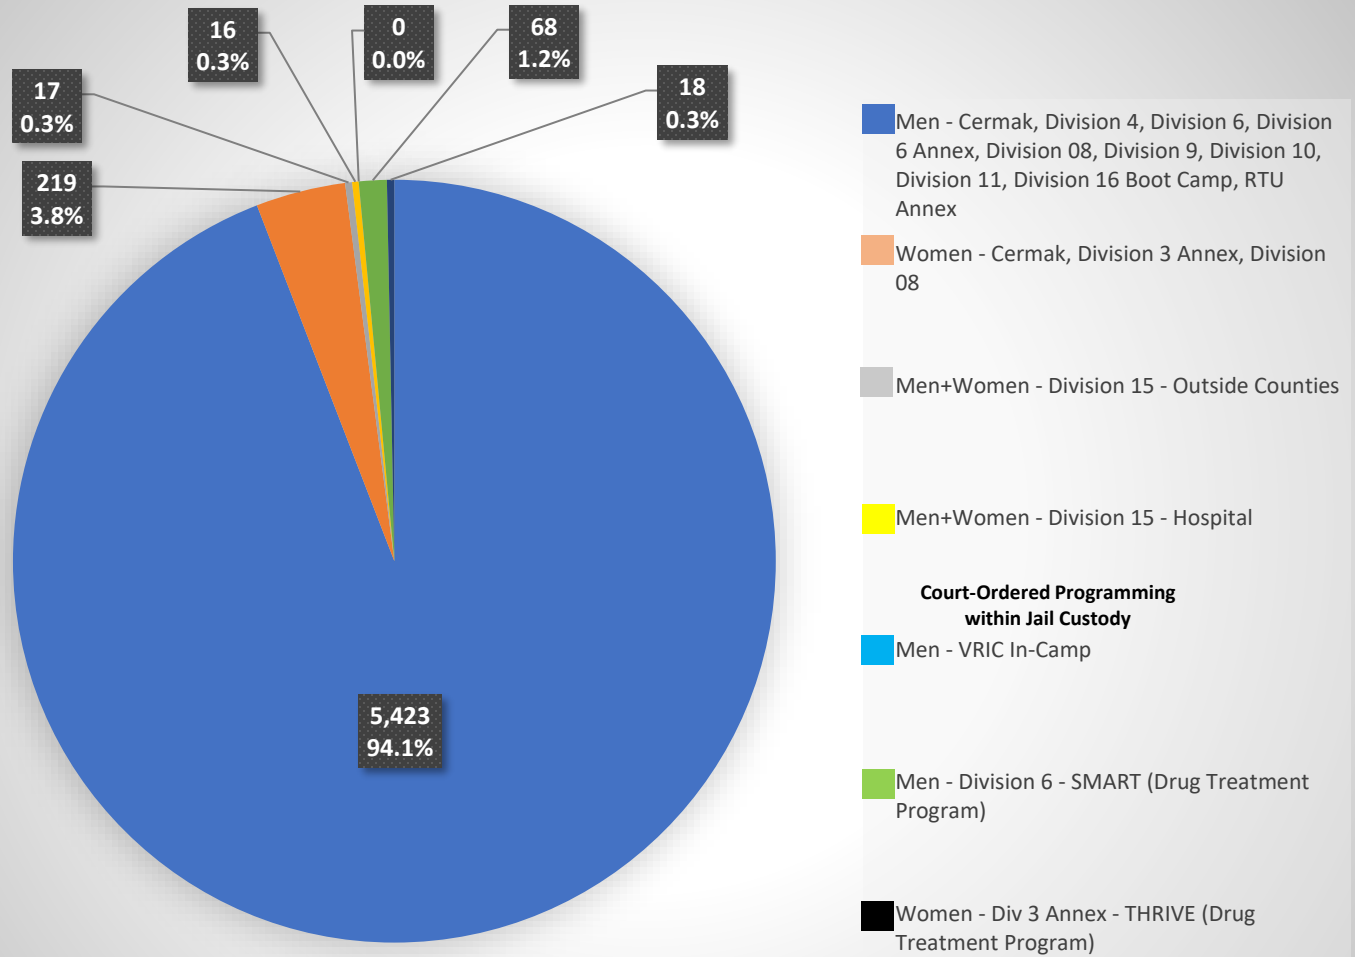

Sheriff's Daily Report

4/11/2021

Under the Custody of the Sheriff	
Total Male and Female	9,417
Jail Population	5,761
Community Corrections	3,656

Jail Population - Behind the Walls

Behind the Walls: Detainees that are physically housed under the Sheriff's custody 24 hours a day/7 days a week. This includes all populations listed on this chart - Divisional populations male & female, Outside Counties, Hospital, PRC, Women's Residential, & VRIC. Detainees in court-ordered treatment programs (PRC, Women's Residential, VRIC) are housed at CCDOC 24 hours a day/7 days week.

Sheriff's Daily Report

4/11/2021

CCSO Population Demographics

In Confinement

Gender Distribution

Race Distribution

Age Distribution

Community Corrections

Gender Distribution

Race Distribution

Age Distribution