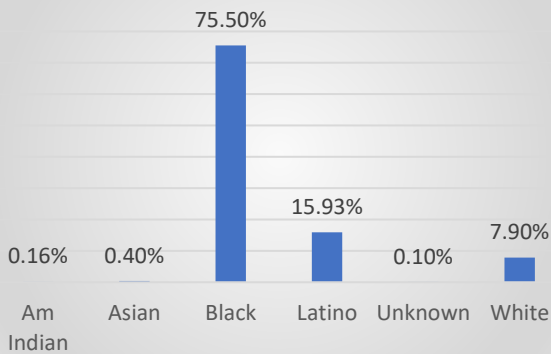

Sheriff's Daily Report

4/11/2021

Under the Custody of the Sheriff	
Total Male and Female	9,417
Jail Population	5,761
Community Corrections	3,656

Jail Population - Behind the Walls

Behind the Walls: Detainees that are physically housed under the Sheriff's custody 24 hours a day/7 days a week. This includes all populations listed on this chart - Divisional populations male & female, Outside Counties, Hospital, PRC, Women's Residential, & VRIC. Detainees in court-ordered treatment programs (PRC, Women's Residential, VRIC) are housed at CCDOC 24 hours a day/7 days week.

Sheriff's Daily Report

4/11/2021

CCSO Population Demographics

In Confinement

Gender Distribution

Race Distribution

Age Distribution

Community Corrections

Gender Distribution

Race Distribution

Age Distribution