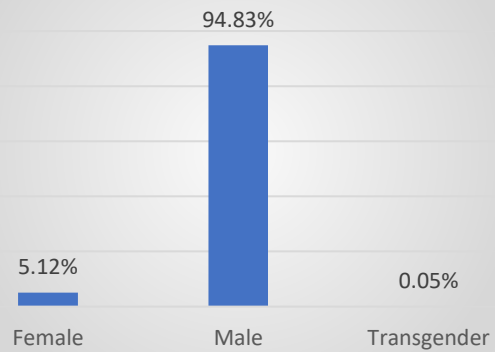

Sheriff's Daily Report

4/11/2021

Under the Custody of the Sheriff	
Total Male and Female	9,417
Jail Population	5,761
Community Corrections	3,656

Jail Population - Behind the Walls

Behind the Walls: Detainees that are physically housed under the Sheriff's custody 24 hours a day/7 days a week. This includes all populations listed on this chart - Divisional populations male & female, Outside Counties, Hospital, PRC, Women's Residential, & VRIC. Detainees in court-ordered treatment programs (PRC, Women's Residential, VRIC) are housed at CCDOC 24 hours a day/7 days week.

Sheriff's Daily Report

4/11/2021

CCSO Population Demographics

In Confinement

Gender Distribution

Race Distribution

Age Distribution

Community Corrections

Gender Distribution

Race Distribution

Age Distribution