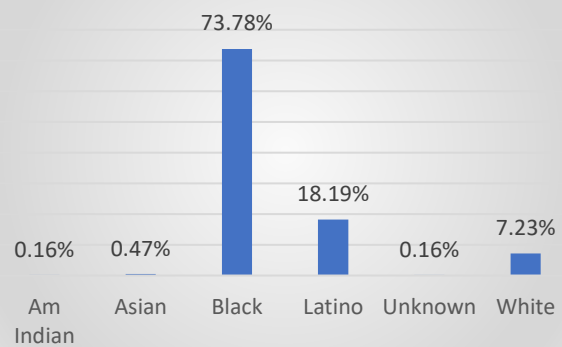

Sheriff's Daily Report

4/15/2021

Under the Custody of the Sheriff	
Total Male and Female	9,365
Jail Population	5,725
Community Corrections	3,640

Behind the Walls: Detainees that are physically housed under the Sheriff's custody 24 hours a day/7 days a week. This includes all populations listed on this chart - Divisional populations male & female, Outside Counties, Hospital, PRC, Women's Residential, & VRIC. Detainees in court-ordered treatment programs (PRC, Women's Residential, VRIC) are housed at CCDOC 24 hours a day/7 days week.

Sheriff's Daily Report

4/15/2021

CCSO Population Demographics

In Confinement

Gender Distribution

Race Distribution

Age Distribution

Community Corrections

Gender Distribution

Race Distribution

Age Distribution