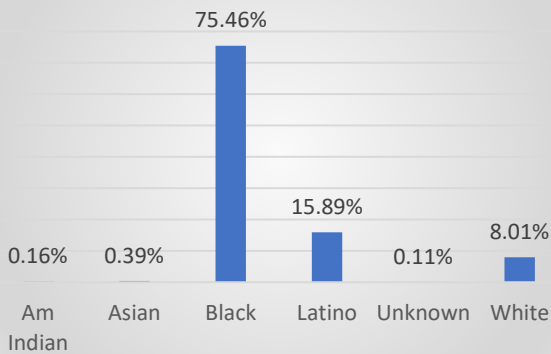

Sheriff's Daily Report

4/15/2021

Under the Custody of the Sheriff	
Total Male and Female	9,365
Jail Population	5,725
Community Corrections	3,640

Behind the Walls: Detainees that are physically housed under the Sheriff's custody 24 hours a day/7 days a week. This includes all populations listed on this chart - Divisional populations male & female, Outside Counties, Hospital, PRC, Women's Residential, & VRIC. Detainees in court-ordered treatment programs (PRC, Women's Residential, VRIC) are housed at CCDOC 24 hours a day/7 days week.

Sheriff's Daily Report

4/15/2021

CCSO Population Demographics

In Confinement

Gender Distribution

Race Distribution

Age Distribution

Community Corrections

Gender Distribution

Race Distribution

Age Distribution