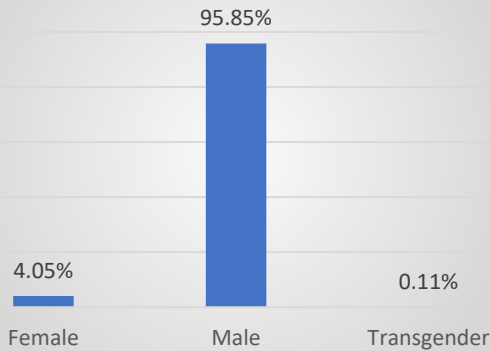

Sheriff's Daily Report

4/15/2021

CCSO Population Demographics

In Confinement

Gender Distribution