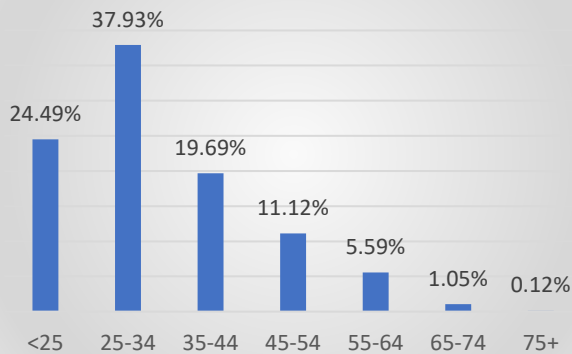

Sheriff's Daily Report

4/15/2021

Under the Custody of the Sheriff	
Total Male and Female	9,365
Jail Population	5,725
Community Corrections	3,640

Behind the Walls: Detainees that are physically housed under the Sheriff's custody 24 hours a day/7 days a week. This includes all populations listed on this chart - Divisional populations male & female, Outside Counties, Hospital, PRC, Women's Residential, & VRIC. Detainees in court-ordered treatment programs (PRC, Women's Residential, VRIC) are housed at CCDOC 24 hours a day/7 days week.

Sheriff's Daily Report

4/15/2021

CCSO Population Demographics

In Confinement

Gender Distribution

Race Distribution

Age Distribution

Community Corrections

Gender Distribution

Race Distribution

Age Distribution