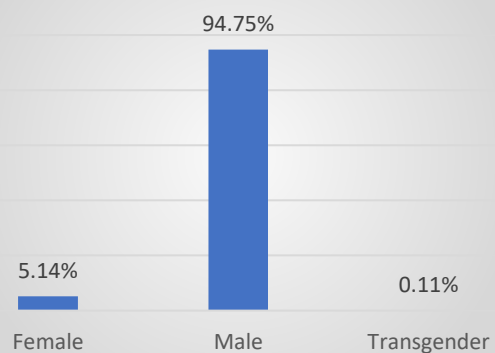

Sheriff's Daily Report

4/15/2021

Under the Custody of the Sheriff	
Total Male and Female	9,365
Jail Population	5,725
Community Corrections	3,640

Behind the Walls: Detainees that are physically housed under the Sheriff's custody 24 hours a day/7 days a week. This includes all populations listed on this chart - Divisional populations male & female, Outside Counties, Hospital, PRC, Women's Residential, & VRIC. Detainees in court-ordered treatment programs (PRC, Women's Residential, VRIC) are housed at CCDOC 24 hours a day/7 days week.

Sheriff's Daily Report

4/15/2021

CCSO Population Demographics

In Confinement

Gender Distribution

Race Distribution

Age Distribution

Community Corrections

Gender Distribution

Race Distribution

Age Distribution