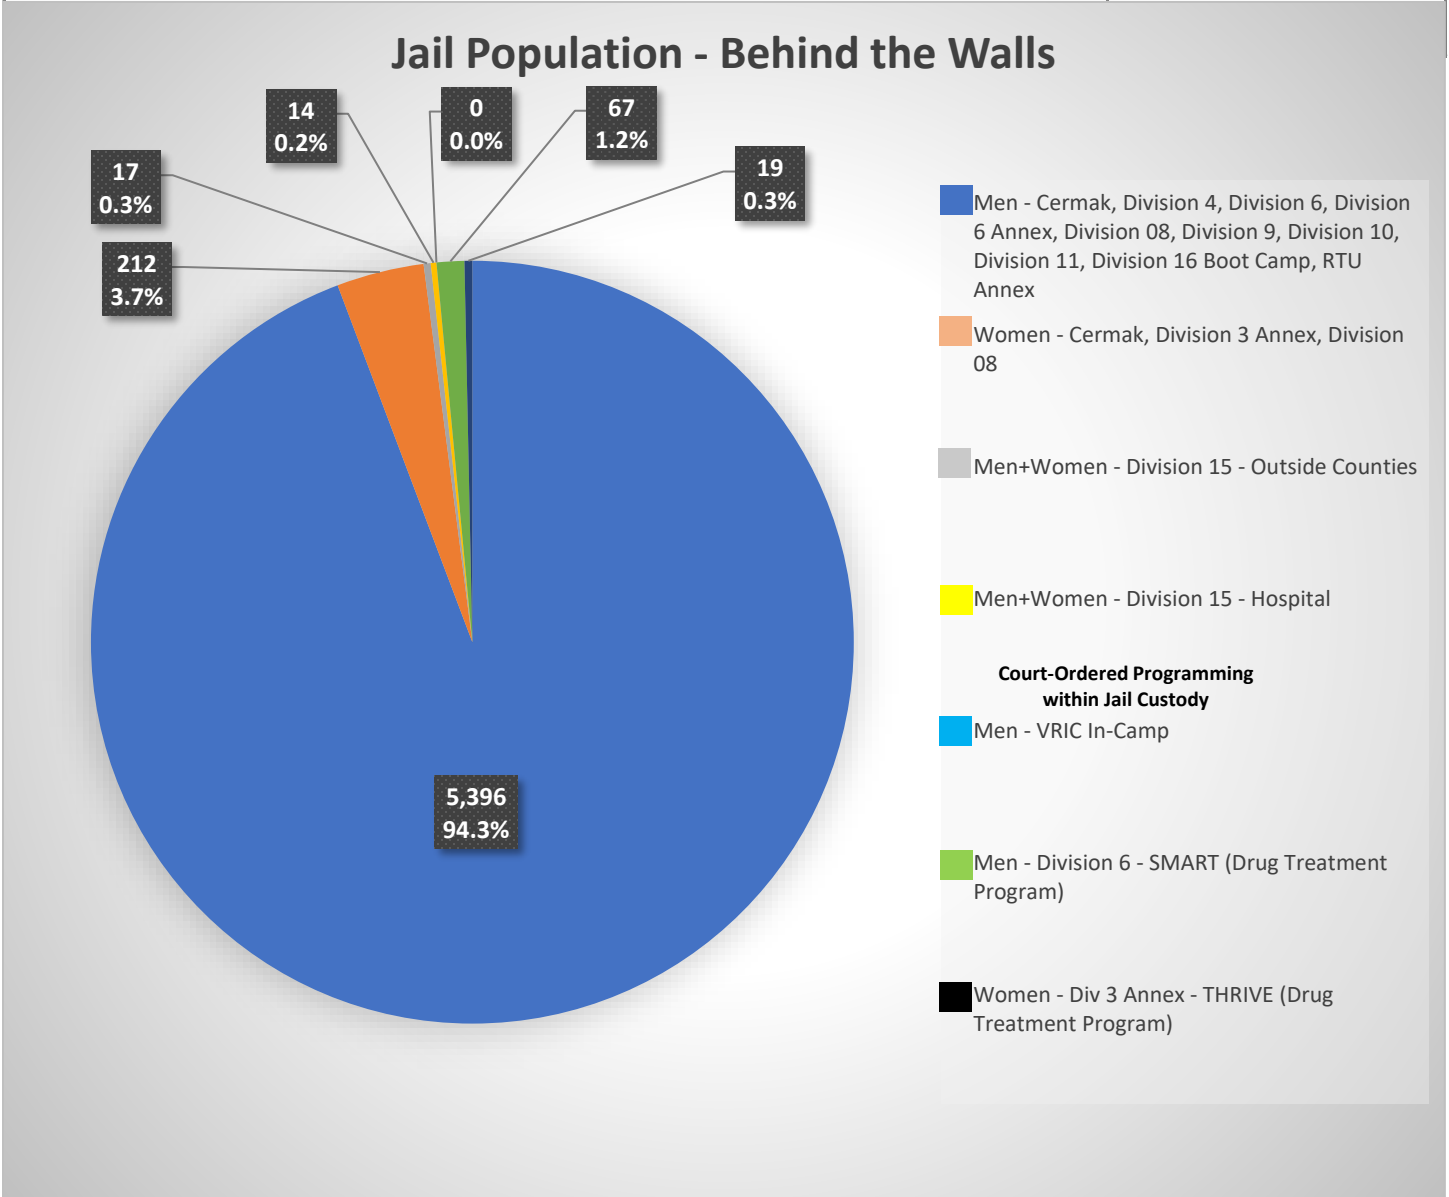

Sheriff's Daily Report

4/15/2021

Under the Custody of the Sheriff	
Total Male and Female	9,365
Jail Population	5,725
Community Corrections	3,640

Behind the Walls: Detainees that are physically housed under the Sheriff's custody 24 hours a day/7 days a week. This includes all populations listed on this chart - Divisional populations male & female, Outside Counties, Hospital, PRC, Women's Residential, & VRIC. Detainees in court-ordered treatment programs (PRC, Women's Residential, VRIC) are housed at CCDOC 24 hours a day/7 days week.

Sheriff's Daily Report

4/15/2021

CCSO Population Demographics

In Confinement

Gender Distribution

Race Distribution

Age Distribution

Community Corrections

Gender Distribution

Race Distribution

Age Distribution