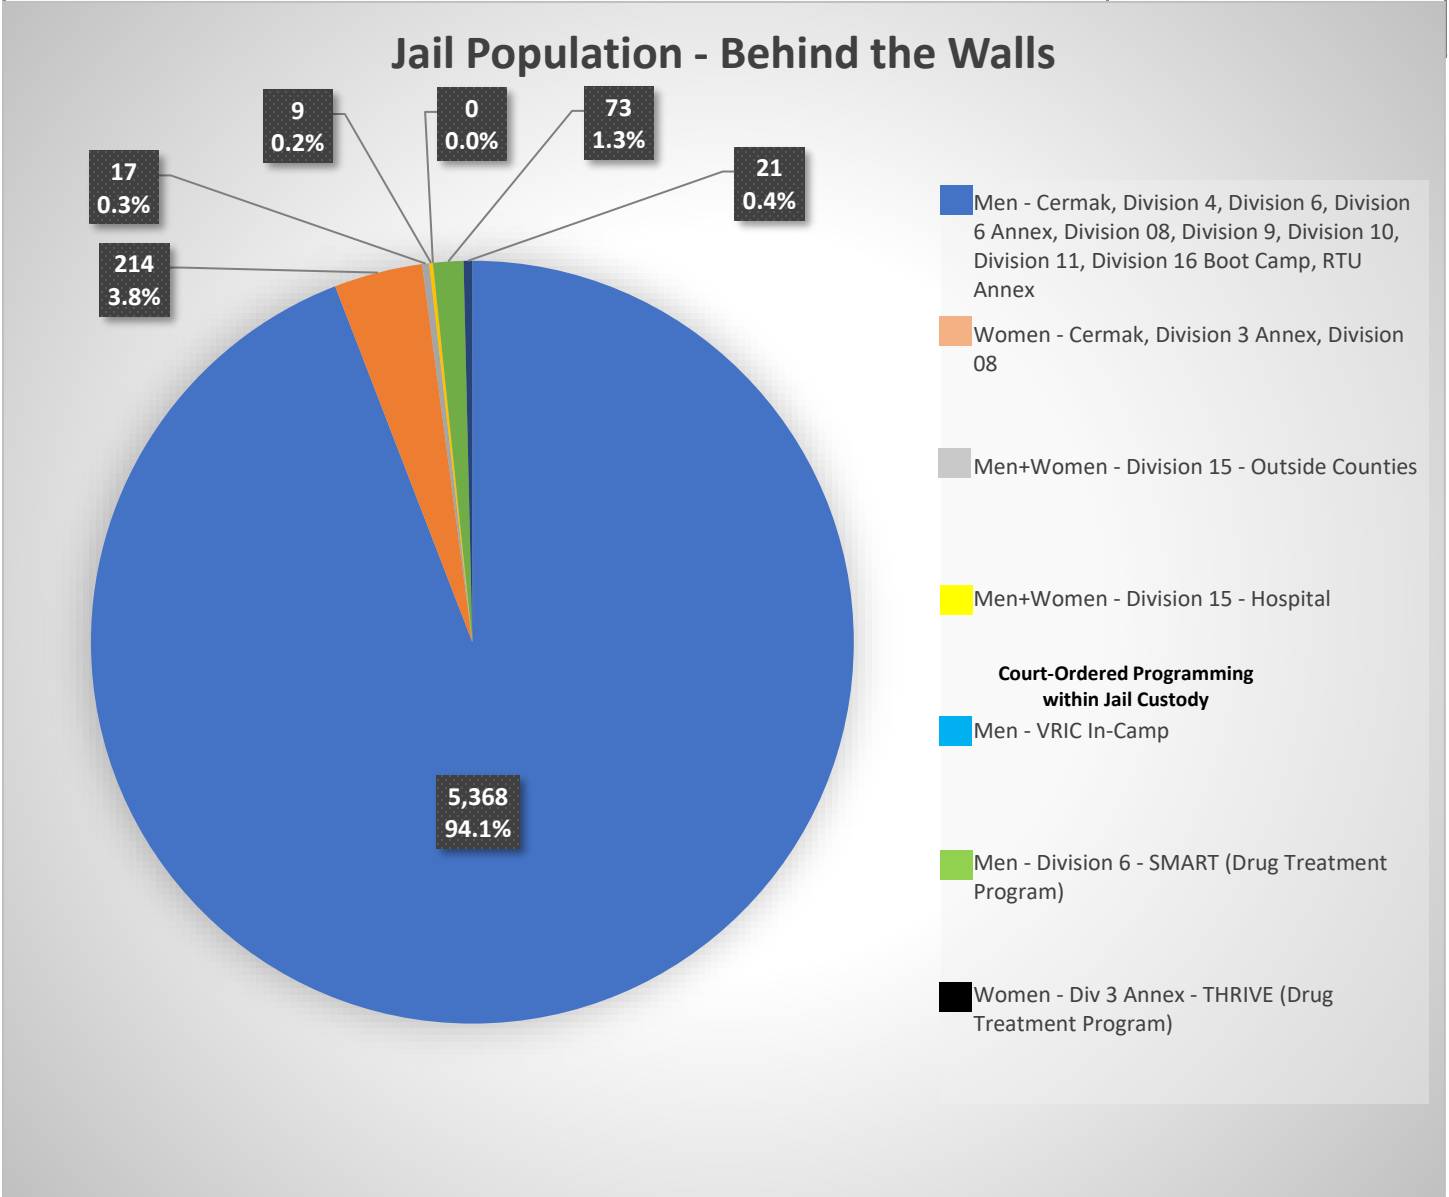

Sheriff's Daily Report

4/20/2021

Under the Custody of the Sheriff	
Total Male and Female	9,344
Jail Population	5,702
Community Corrections	3,642

Behind the Walls: Detainees that are physically housed under the Sheriff's custody 24 hours a day/7 days a week. This includes all populations listed on this chart - Divisional populations male & female, Outside Counties, Hospital, PRC, Women's Residential, & VRIC. Detainees in court-ordered treatment programs (PRC, Women's Residential, VRIC) are housed at CCDOC 24 hours a day/7 days week.

Sheriff's Daily Report

4/20/2021

CCSO Population Demographics

In Confinement

Gender Distribution

Race Distribution

Age Distribution

Community Corrections

Gender Distribution

Race Distribution

Age Distribution