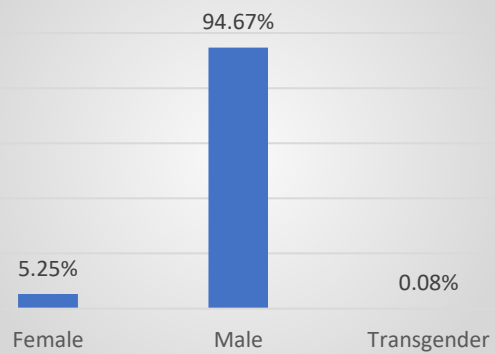

Sheriff's Daily Report

4/20/2021

Under the Custody of the Sheriff	
Total Male and Female	9,344
Jail Population	5,702
Community Corrections	3,642

Behind the Walls: Detainees that are physically housed under the Sheriff's custody 24 hours a day/7 days a week. This includes all populations listed on this chart - Divisional populations male & female, Outside Counties, Hospital, PRC, Women's Residential, & VRIC. Detainees in court-ordered treatment programs (PRC, Women's Residential, VRIC) are housed at CCDOC 24 hours a day/7 days week.

Sheriff's Daily Report

4/20/2021

CCSO Population Demographics

In Confinement

Gender Distribution

Race Distribution

Age Distribution

Community Corrections

Gender Distribution

Race Distribution

Age Distribution