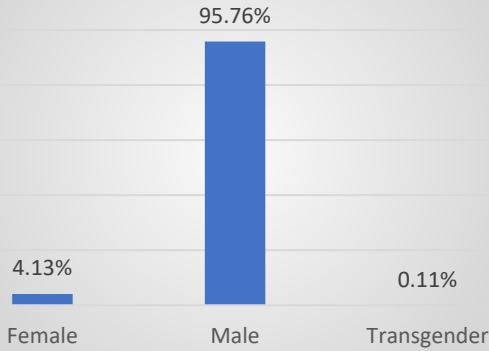

Sheriff's Daily Report

4/20/2021

CCSO Population Demographics

In Confinement

Gender Distribution