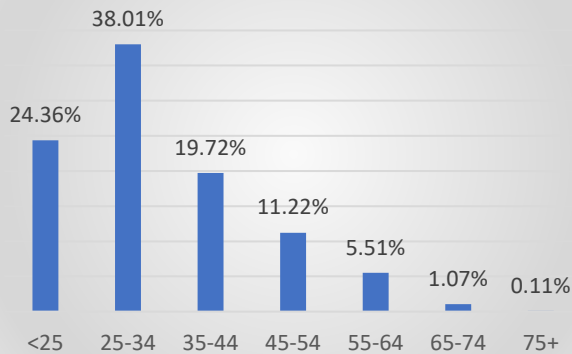

Sheriff's Daily Report

4/20/2021

Under the Custody of the Sheriff	
Total Male and Female	9,344
Jail Population	5,702
Community Corrections	3,642

Behind the Walls: Detainees that are physically housed under the Sheriff's custody 24 hours a day/7 days a week. This includes all populations listed on this chart - Divisional populations male & female, Outside Counties, Hospital, PRC, Women's Residential, & VRIC. Detainees in court-ordered treatment programs (PRC, Women's Residential, VRIC) are housed at CCDOC 24 hours a day/7 days week.

Sheriff's Daily Report

4/20/2021

CCSO Population Demographics

In Confinement

Gender Distribution

Race Distribution

Age Distribution

Community Corrections

Gender Distribution

Race Distribution

Age Distribution