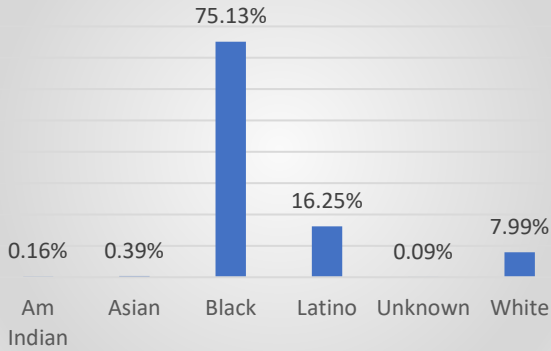

Sheriff's Daily Report

4/20/2021

Under the Custody of the Sheriff	
Total Male and Female	9,344
Jail Population	5,702
Community Corrections	3,642

Behind the Walls: Detainees that are physically housed under the Sheriff's custody 24 hours a day/7 days a week. This includes all populations listed on this chart - Divisional populations male & female, Outside Counties, Hospital, PRC, Women's Residential, & VRIC. Detainees in court-ordered treatment programs (PRC, Women's Residential, VRIC) are housed at CCDOC 24 hours a day/7 days week.

Sheriff's Daily Report

4/20/2021

CCSO Population Demographics

In Confinement

Gender Distribution

Race Distribution

Age Distribution

Community Corrections

Gender Distribution

Race Distribution

Age Distribution