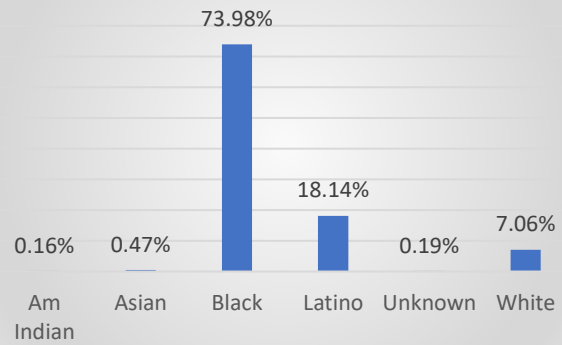

Sheriff's Daily Report

4/20/2021

Under the Custody of the Sheriff	
Total Male and Female	9,344
Jail Population	5,702
Community Corrections	3,642

Behind the Walls: Detainees that are physically housed under the Sheriff's custody 24 hours a day/7 days a week. This includes all populations listed on this chart - Divisional populations male & female, Outside Counties, Hospital, PRC, Women's Residential, & VRIC. Detainees in court-ordered treatment programs (PRC, Women's Residential, VRIC) are housed at CCDOC 24 hours a day/7 days week.

Sheriff's Daily Report

4/20/2021

CCSO Population Demographics

In Confinement

Gender Distribution

Race Distribution

Age Distribution

Community Corrections

Gender Distribution

Race Distribution

Age Distribution