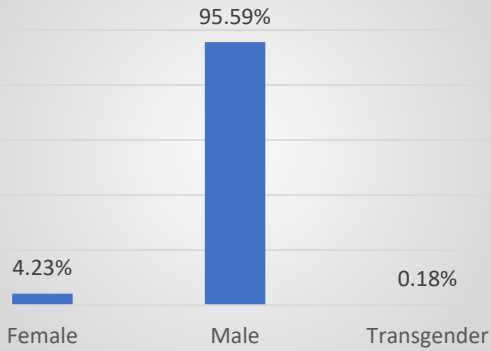

Sheriff's Daily Report

4/22/2021

CCSO Population Demographics

In Confinement

Gender Distribution