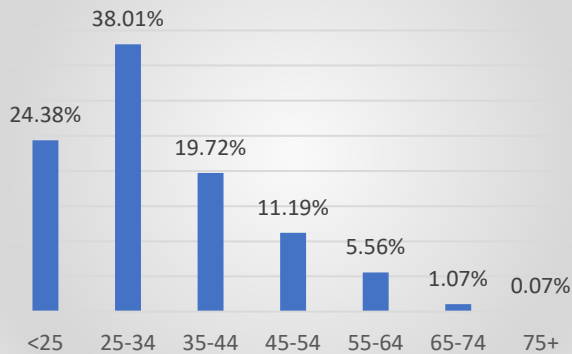

Sheriff's Daily Report

4/22/2021

Under the Custody of the Sheriff	
Total Male and Female	9,278
Jail Population	5,645
Community Corrections	3,633

Behind the Walls: Detainees that are physically housed under the Sheriff's custody 24 hours a day/7 days a week. This includes all populations listed on this chart - Divisional populations male & female, Outside Counties, Hospital, PRC, Women's Residential, & VRIC. Detainees in court-ordered treatment programs (PRC, Women's Residential, VRIC) are housed at CCDOC 24 hours a day/7 days week.

Sheriff's Daily Report

4/22/2021

CCSO Population Demographics

In Confinement

Gender Distribution

Race Distribution

Age Distribution

Community Corrections

Gender Distribution

Race Distribution

Age Distribution