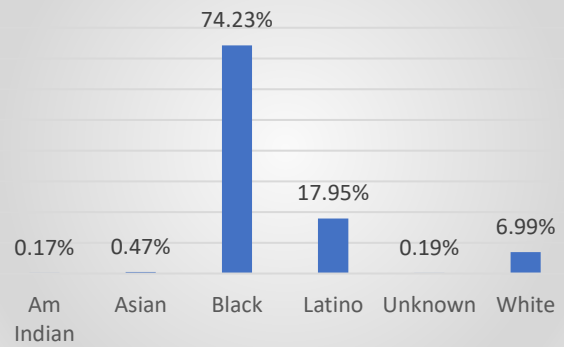

Sheriff's Daily Report

4/22/2021

Under the Custody of the Sheriff	
Total Male and Female	9,278
Jail Population	5,645
Community Corrections	3,633

Behind the Walls: Detainees that are physically housed under the Sheriff's custody 24 hours a day/7 days a week. This includes all populations listed on this chart - Divisional populations male & female, Outside Counties, Hospital, PRC, Women's Residential, & VRIC. Detainees in court-ordered treatment programs (PRC, Women's Residential, VRIC) are housed at CCDOC 24 hours a day/7 days week.

Sheriff's Daily Report

4/22/2021

CCSO Population Demographics

In Confinement

Gender Distribution

Race Distribution

Age Distribution

Community Corrections

Gender Distribution

Race Distribution

Age Distribution