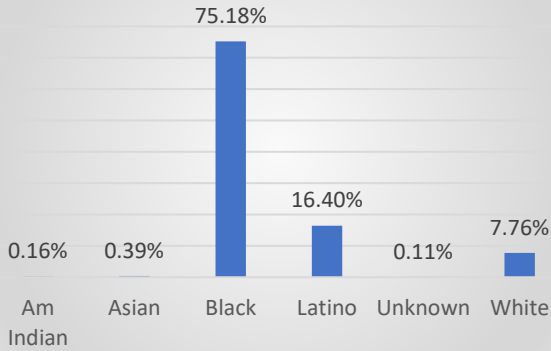

Sheriff's Daily Report

4/22/2021

Under the Custody of the Sheriff	
Total Male and Female	9,278
Jail Population	5,645
Community Corrections	3,633

Behind the Walls: Detainees that are physically housed under the Sheriff's custody 24 hours a day/7 days a week. This includes all populations listed on this chart - Divisional populations male & female, Outside Counties, Hospital, PRC, Women's Residential, & VRIC. Detainees in court-ordered treatment programs (PRC, Women's Residential, VRIC) are housed at CCDOC 24 hours a day/7 days week.

Sheriff's Daily Report

4/22/2021

CCSO Population Demographics

In Confinement

Gender Distribution

Race Distribution

Age Distribution

Community Corrections

Gender Distribution

Race Distribution

Age Distribution