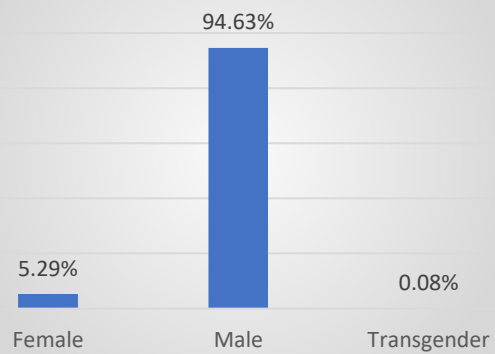

Sheriff's Daily Report

4/22/2021

Under the Custody of the Sheriff	
Total Male and Female	9,278
Jail Population	5,645
Community Corrections	3,633

Behind the Walls: Detainees that are physically housed under the Sheriff's custody 24 hours a day/7 days a week. This includes all populations listed on this chart - Divisional populations male & female, Outside Counties, Hospital, PRC, Women's Residential, & VRIC. Detainees in court-ordered treatment programs (PRC, Women's Residential, VRIC) are housed at CCDOC 24 hours a day/7 days week.

Sheriff's Daily Report

4/22/2021

CCSO Population Demographics

In Confinement

Gender Distribution

Race Distribution

Age Distribution

Community Corrections

Gender Distribution

Race Distribution

Age Distribution