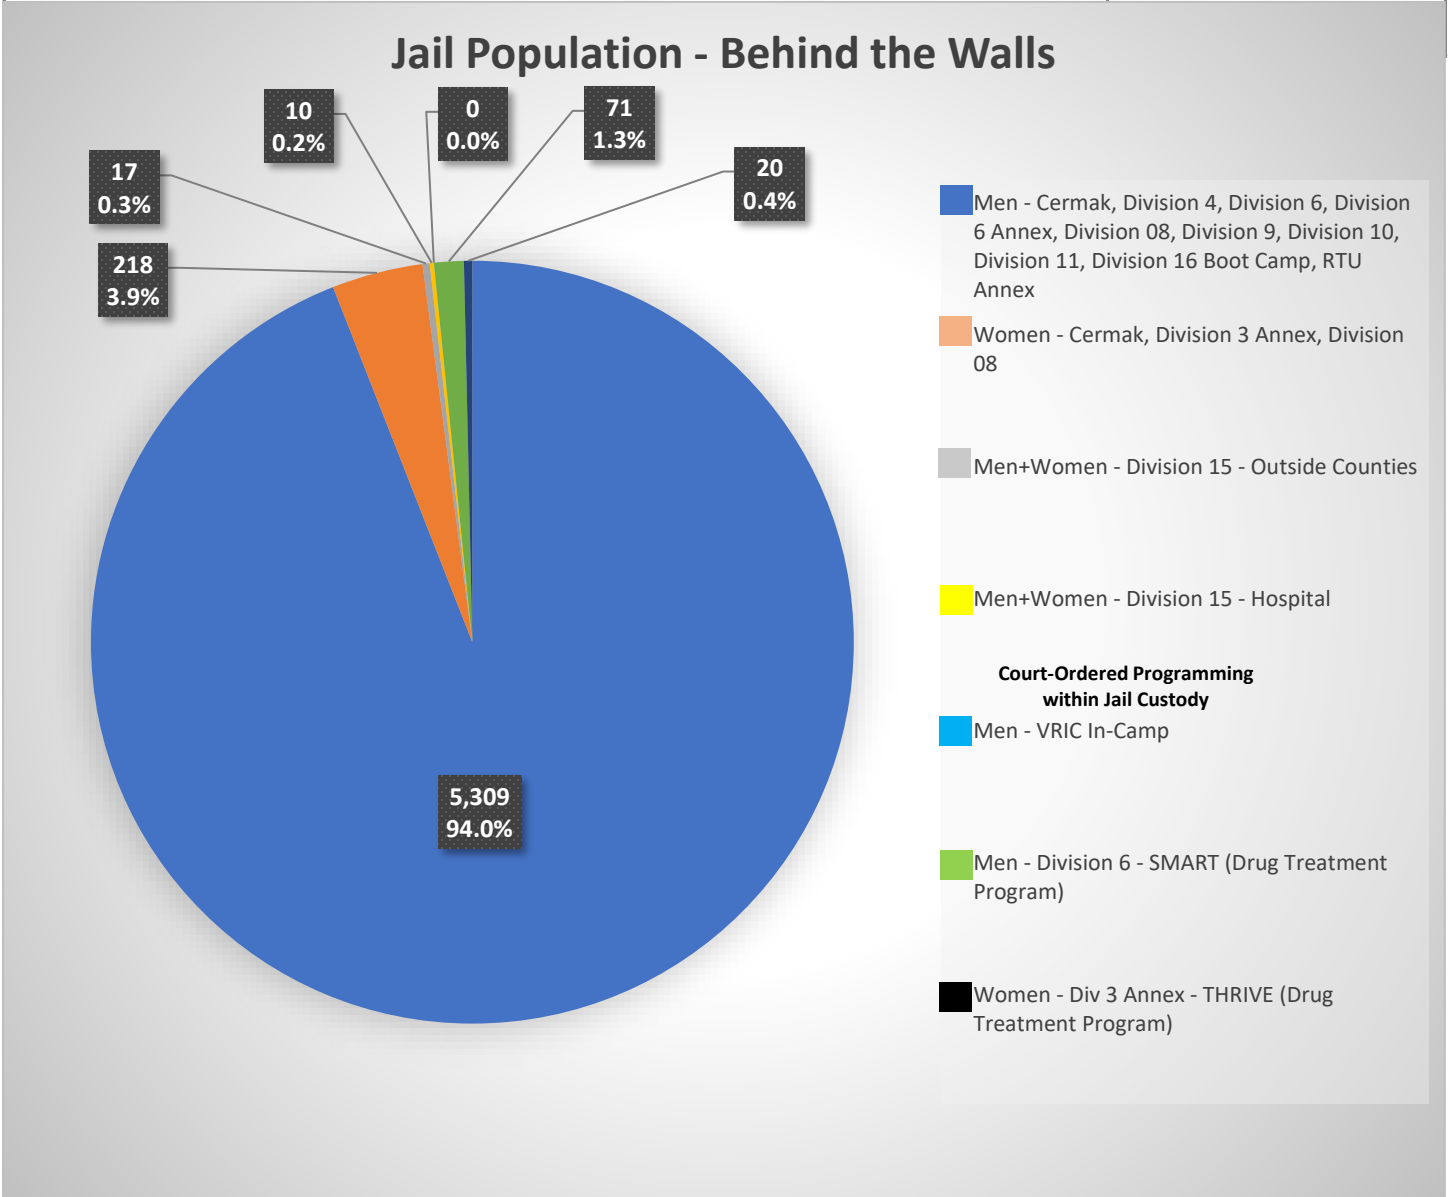

Sheriff's Daily Report

4/22/2021

Under the Custody of the Sheriff	
Total Male and Female	9,278
Jail Population	5,645
Community Corrections	3,633

Behind the Walls: Detainees that are physically housed under the Sheriff's custody 24 hours a day/7 days a week. This includes all populations listed on this chart - Divisional populations male & female, Outside Counties, Hospital, PRC, Women's Residential, & VRIC. Detainees in court-ordered treatment programs (PRC, Women's Residential, VRIC) are housed at CCDOC 24 hours a day/7 days week.

Sheriff's Daily Report

4/22/2021

CCSO Population Demographics

In Confinement

Gender Distribution

Race Distribution

Age Distribution

Community Corrections

Gender Distribution

Race Distribution

Age Distribution