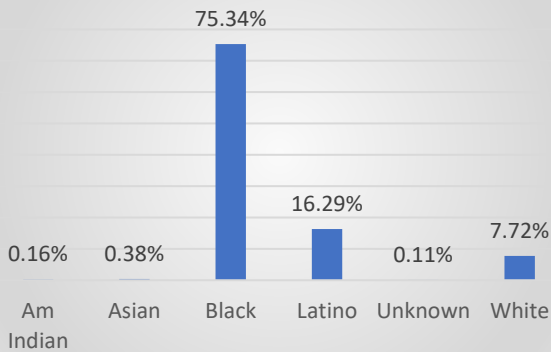

Sheriff's Daily Report

4/24/2021

Under the Custody of the Sheriff	
Total Male and Female	9,239
Jail Population	5,614
Community Corrections	3,625

Jail Population - Behind the Walls

Behind the Walls: Detainees that are physically housed under the Sheriff's custody 24 hours a day/7 days a week. This includes all populations listed on this chart - Divisional populations male & female, Outside Counties, Hospital, PRC, Women's Residential, & VRIC. Detainees in court-ordered treatment programs (PRC, Women's Residential, VRIC) are housed at CCDOC 24 hours a day/7 days week.

Sheriff's Daily Report

4/24/2021

CCSO Population Demographics

In Confinement

Community Corrections

Gender Distribution

Gender Distribution

Race Distribution

Race Distribution

Age Distribution

Age Distribution