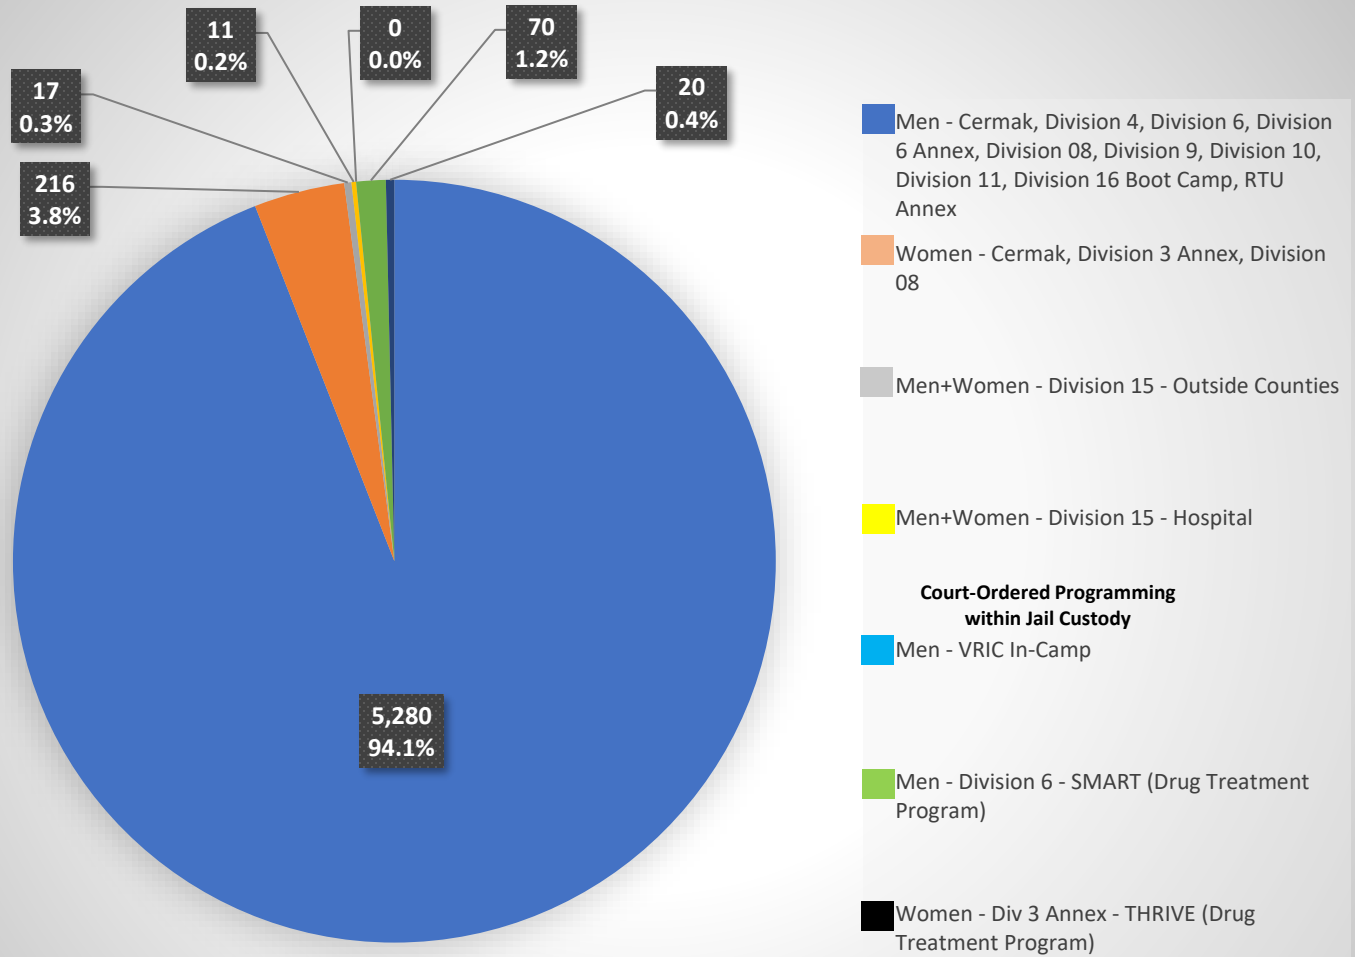

Sheriff's Daily Report

4/24/2021

Under the Custody of the Sheriff	
Total Male and Female	9,239
Jail Population	5,614
Community Corrections	3,625

Jail Population - Behind the Walls

Behind the Walls: Detainees that are physically housed under the Sheriff's custody 24 hours a day/7 days a week. This includes all populations listed on this chart - Divisional populations male & female, Outside Counties, Hospital, PRC, Women's Residential, & VRIC. Detainees in court-ordered treatment programs (PRC, Women's Residential, VRIC) are housed at CCDOC 24 hours a day/7 days week.

Sheriff's Daily Report

4/24/2021

CCSO Population Demographics

In Confinement

Community Corrections

Gender Distribution

Gender Distribution

Race Distribution

Race Distribution

Age Distribution

Age Distribution