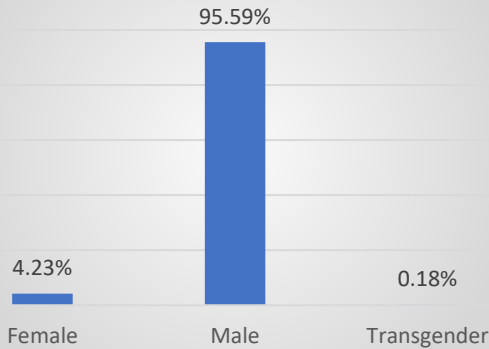

Sheriff's Daily Report

4/24/2021

Under the Custody of the Sheriff	
Total Male and Female	9,239
Jail Population	5,614
Community Corrections	3,625

Jail Population - Behind the Walls

Behind the Walls: Detainees that are physically housed under the Sheriff's custody 24 hours a day/7 days a week. This includes all populations listed on this chart - Divisional populations male & female, Outside Counties, Hospital, PRC, Women's Residential, & VRIC. Detainees in court-ordered treatment programs (PRC, Women's Residential, VRIC) are housed at CCDOC 24 hours a day/7 days week.

Sheriff's Daily Report

4/24/2021

CCSO Population Demographics

In Confinement

Community Corrections

Gender Distribution

Gender Distribution

Race Distribution

Race Distribution

Age Distribution

Age Distribution