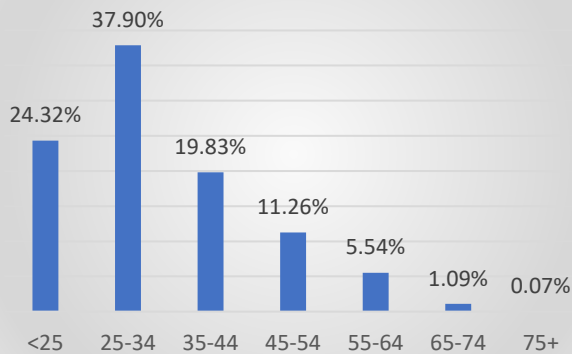

Sheriff's Daily Report

4/24/2021

Under the Custody of the Sheriff	
Total Male and Female	9,239
Jail Population	5,614
Community Corrections	3,625

Jail Population - Behind the Walls

Behind the Walls: Detainees that are physically housed under the Sheriff's custody 24 hours a day/7 days a week. This includes all populations listed on this chart - Divisional populations male & female, Outside Counties, Hospital, PRC, Women's Residential, & VRIC. Detainees in court-ordered treatment programs (PRC, Women's Residential, VRIC) are housed at CCDOC 24 hours a day/7 days week.

Sheriff's Daily Report

4/24/2021

CCSO Population Demographics

In Confinement

Community Corrections

Gender Distribution

Gender Distribution

Race Distribution

Race Distribution

Age Distribution

Age Distribution