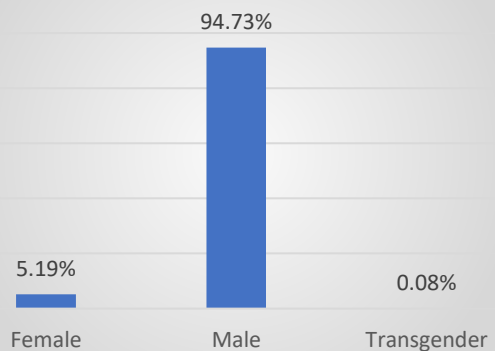

Sheriff's Daily Report

4/24/2021

Under the Custody of the Sheriff	
Total Male and Female	9,239
Jail Population	5,614
Community Corrections	3,625

Jail Population - Behind the Walls

Behind the Walls: Detainees that are physically housed under the Sheriff's custody 24 hours a day/7 days a week. This includes all populations listed on this chart - Divisional populations male & female, Outside Counties, Hospital, PRC, Women's Residential, & VRIC. Detainees in court-ordered treatment programs (PRC, Women's Residential, VRIC) are housed at CCDOC 24 hours a day/7 days week.

Sheriff's Daily Report

4/24/2021

CCSO Population Demographics

In Confinement

Community Corrections

Gender Distribution

Gender Distribution

Race Distribution

Race Distribution

Age Distribution

Age Distribution