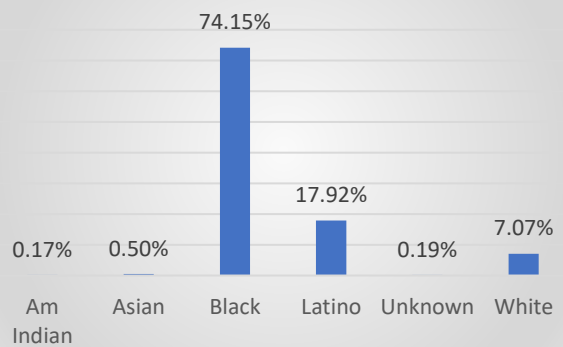

Sheriff's Daily Report

4/24/2021

Under the Custody of the Sheriff	
Total Male and Female	9,239
Jail Population	5,614
Community Corrections	3,625

Jail Population - Behind the Walls

Behind the Walls: Detainees that are physically housed under the Sheriff's custody 24 hours a day/7 days a week. This includes all populations listed on this chart - Divisional populations male & female, Outside Counties, Hospital, PRC, Women's Residential, & VRIC. Detainees in court-ordered treatment programs (PRC, Women's Residential, VRIC) are housed at CCDOC 24 hours a day/7 days week.

Sheriff's Daily Report

4/24/2021

CCSO Population Demographics

In Confinement

Community Corrections

Gender Distribution

Gender Distribution

Race Distribution

Race Distribution

Age Distribution

Age Distribution