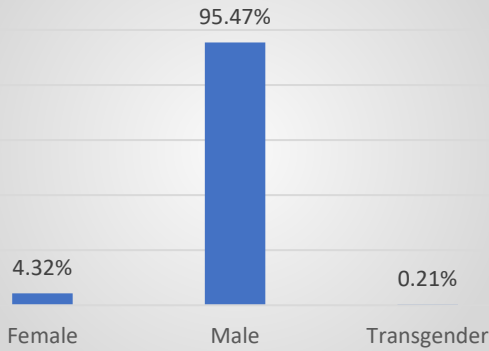

CCSO Population Demographics

In Confinement

Gender Distribution