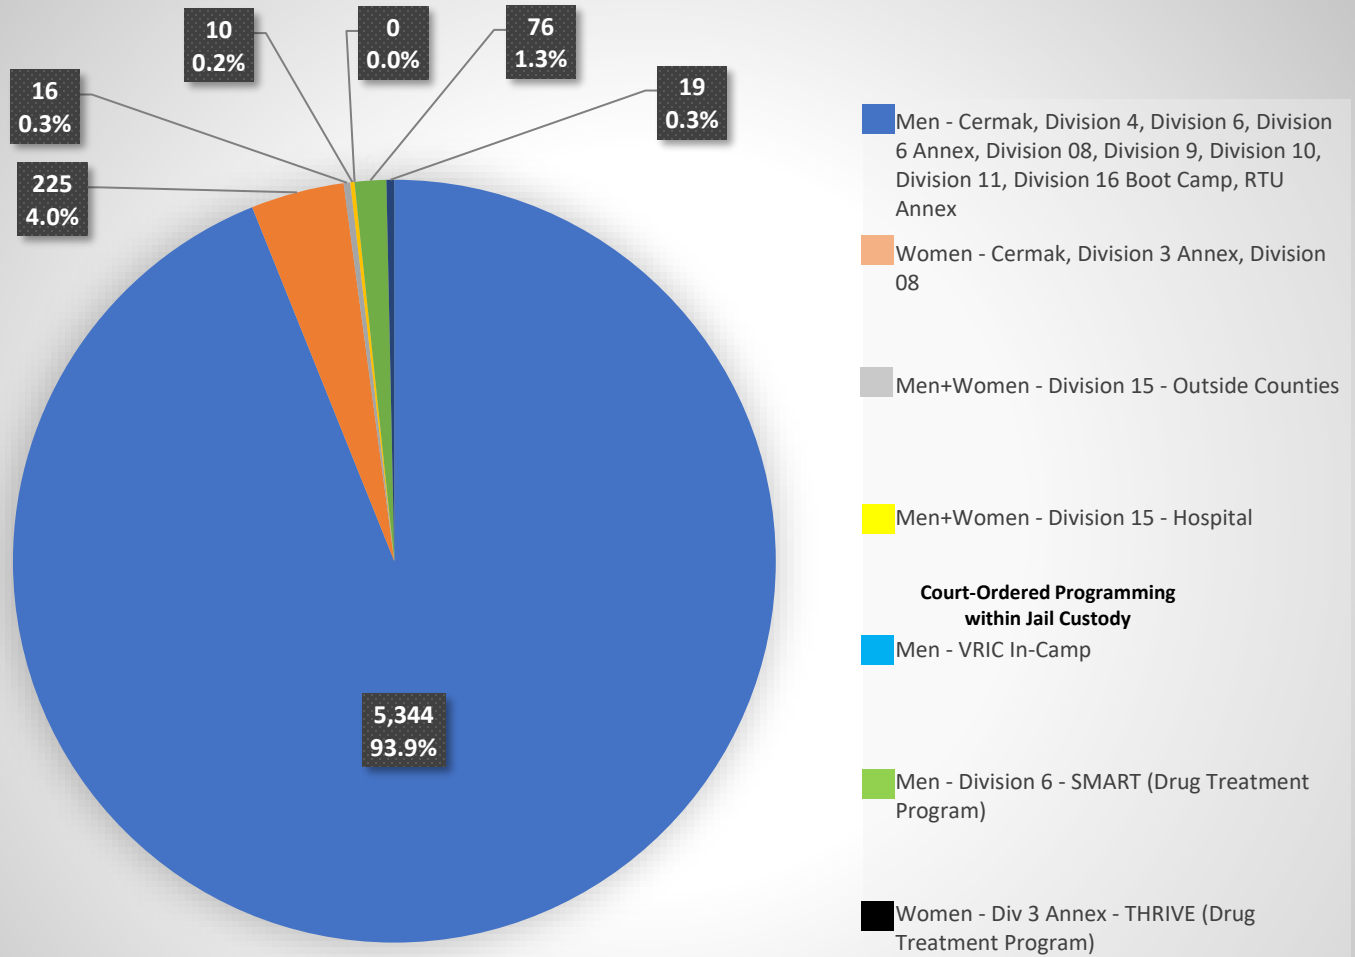

# Sheriff's Daily Report

5/3/2021

Under the Custody of the Sheriff	
<b>Total Male and Female</b>	<b>9,293</b>
Jail Population	5,690
Community Corrections	3,603

## Jail Population - Behind the Walls

Behind the Walls: Detainees that are physically housed under the Sheriff's custody 24 hours a day/7 days a week. This includes all populations listed on this chart - Divisional populations male & female, Outside Counties, Hospital, PRC, Women's Residential, & VRIC. Detainees in court-ordered treatment programs (PRC, Women's Residential, VRIC) are housed at CCDOC 24 hours a day/7 days week.

#### Race Distribution

#### Age Distribution