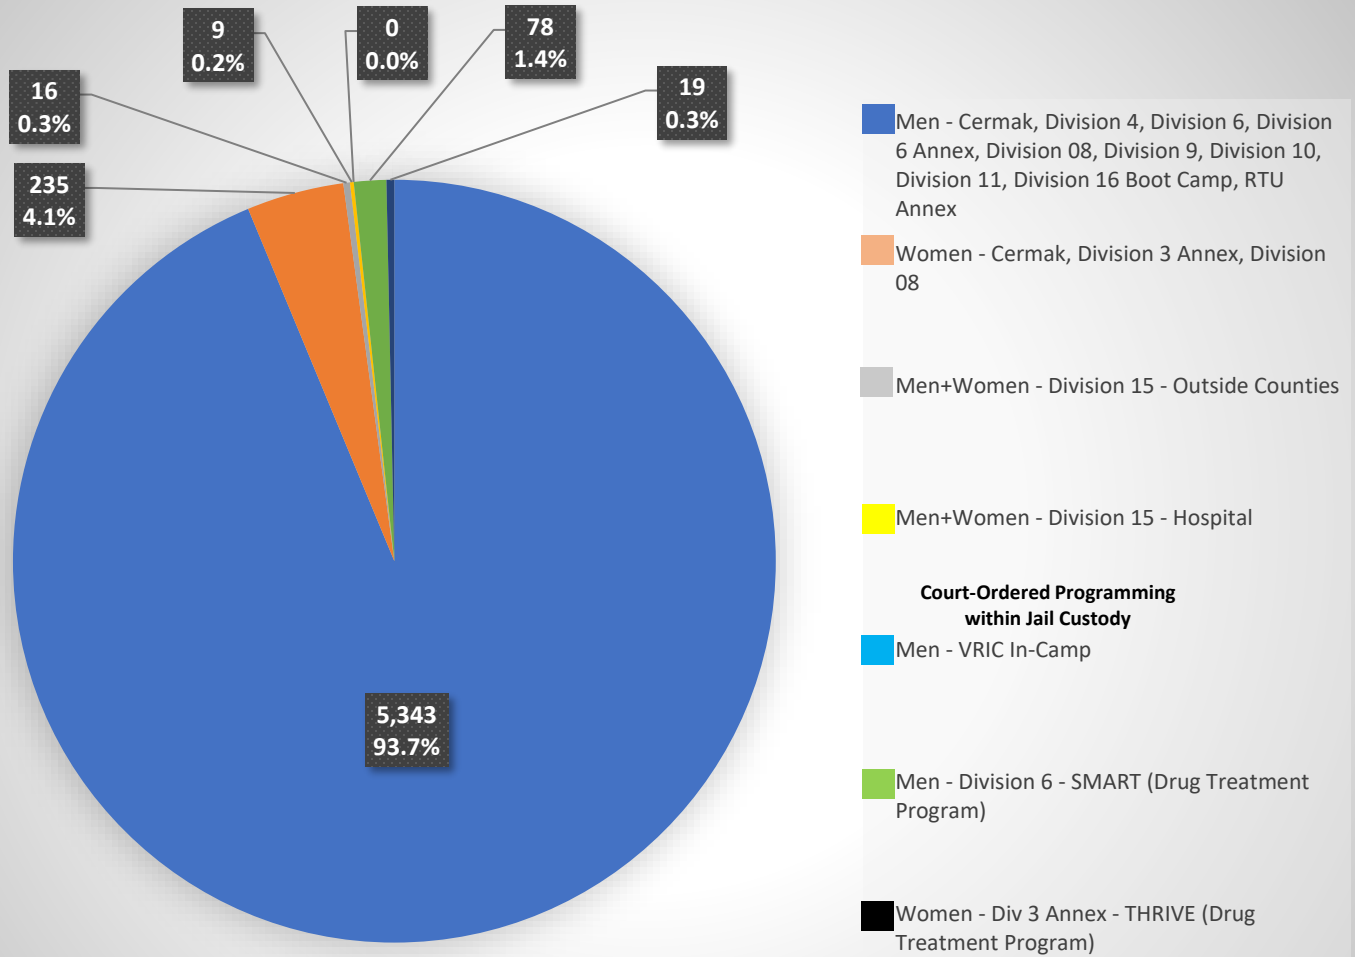

# Sheriff's Daily Report

5/5/2021

Under the Custody of the Sheriff	
<b>Total Male and Female</b>	<b>9,291</b>
Jail Population	5,700
Community Corrections	3,591

## Jail Population - Behind the Walls

Behind the Walls: Detainees that are physically housed under the Sheriff's custody 24 hours a day/7 days a week. This includes all populations listed on this chart - Divisional populations male & female, Outside Counties, Hospital, PRC, Women's Residential, & VRIC. Detainees in court-ordered treatment programs (PRC, Women's Residential, VRIC) are housed at CCDOC 24 hours a day/7 days week.

#### Race Distribution

#### Age Distribution