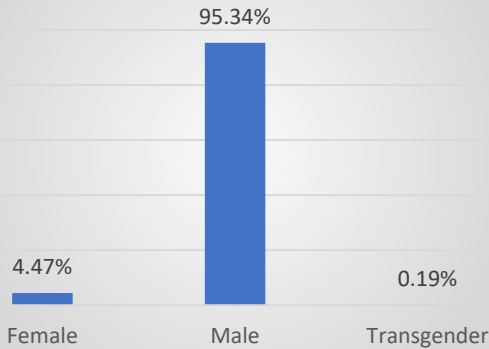

CCSO Population Demographics

In Confinement

Gender Distribution