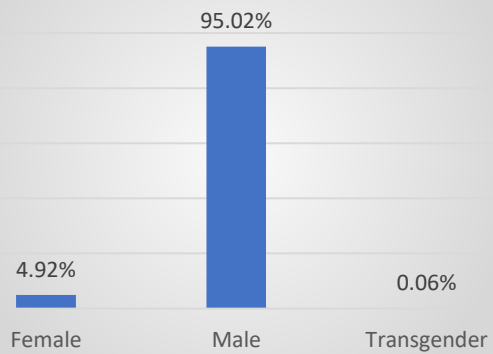

Sheriff's Daily Report

5/6/2021

Under the Custody of the Sheriff	
Total Male and Female	9,261
Jail Population	5,680
Community Corrections	3,581

Jail Population - Behind the Walls

Behind the Walls: Detainees that are physically housed under the Sheriff's custody 24 hours a day/7 days a week. This includes all populations listed on this chart - Divisional populations male & female, Outside Counties, Hospital, PRC, Women's Residential, & VRIC. Detainees in court-ordered treatment programs (PRC, Women's Residential, VRIC) are housed at CCDOC 24 hours a day/7 days week.

Sheriff's Daily Report

5/6/2021

CCSO Population Demographics

In Confinement

Gender Distribution

Race Distribution

Age Distribution

Community Corrections

Gender Distribution

Race Distribution

Age Distribution