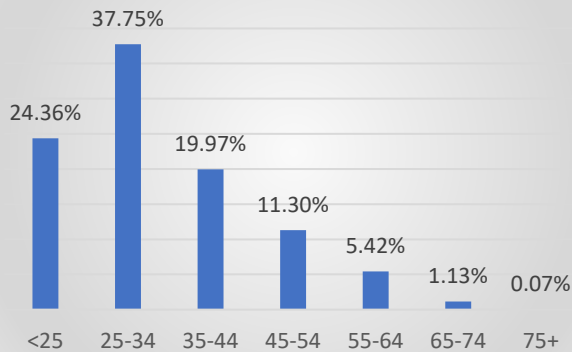

Sheriff's Daily Report

5/6/2021

Under the Custody of the Sheriff	
Total Male and Female	9,261
Jail Population	5,680
Community Corrections	3,581

Jail Population - Behind the Walls

Behind the Walls: Detainees that are physically housed under the Sheriff's custody 24 hours a day/7 days a week. This includes all populations listed on this chart - Divisional populations male & female, Outside Counties, Hospital, PRC, Women's Residential, & VRIC. Detainees in court-ordered treatment programs (PRC, Women's Residential, VRIC) are housed at CCDOC 24 hours a day/7 days week.

Sheriff's Daily Report

5/6/2021

CCSO Population Demographics

In Confinement

Gender Distribution

Race Distribution

Age Distribution

Community Corrections

Gender Distribution

Race Distribution

Age Distribution