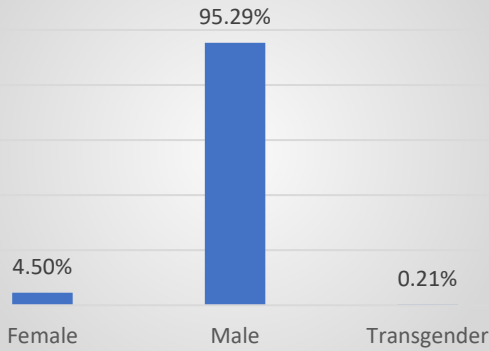

CCSO Population Demographics

In Confinement

Gender Distribution