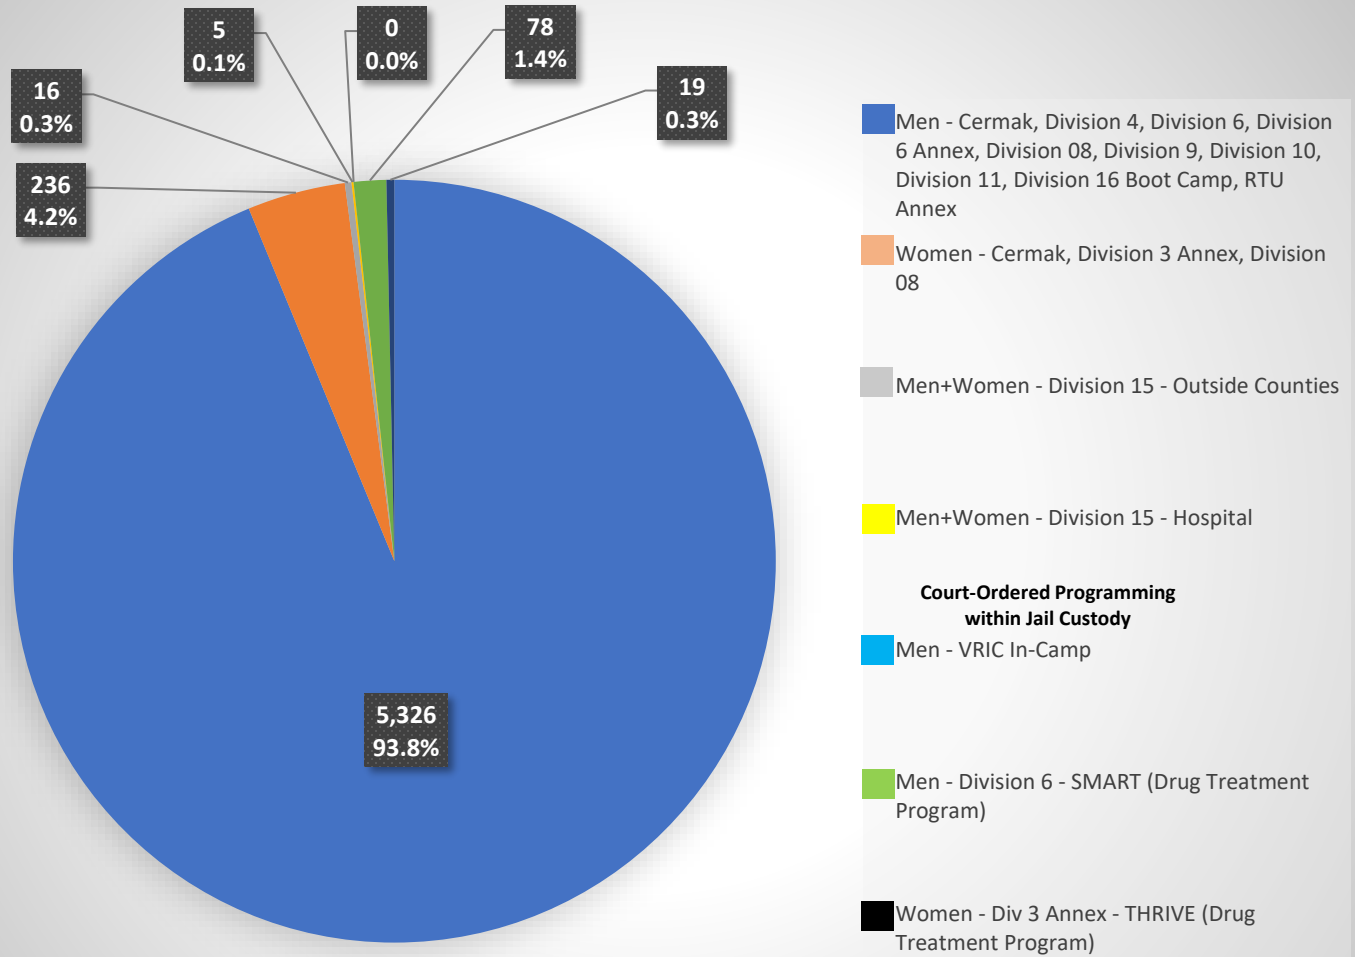

Sheriff's Daily Report

5/6/2021

Under the Custody of the Sheriff	
Total Male and Female	9,261
Jail Population	5,680
Community Corrections	3,581

Jail Population - Behind the Walls

Behind the Walls: Detainees that are physically housed under the Sheriff's custody 24 hours a day/7 days a week. This includes all populations listed on this chart - Divisional populations male & female, Outside Counties, Hospital, PRC, Women's Residential, & VRIC. Detainees in court-ordered treatment programs (PRC, Women's Residential, VRIC) are housed at CCDOC 24 hours a day/7 days week.

Sheriff's Daily Report

5/6/2021

CCSO Population Demographics

In Confinement

Gender Distribution

Race Distribution

Age Distribution

Community Corrections

Gender Distribution

Race Distribution

Age Distribution