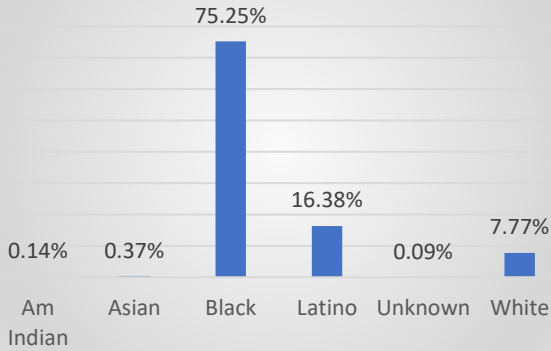

Sheriff's Daily Report

5/6/2021

Under the Custody of the Sheriff	
Total Male and Female	9,261
Jail Population	5,680
Community Corrections	3,581

Jail Population - Behind the Walls

Behind the Walls: Detainees that are physically housed under the Sheriff's custody 24 hours a day/7 days a week. This includes all populations listed on this chart - Divisional populations male & female, Outside Counties, Hospital, PRC, Women's Residential, & VRIC. Detainees in court-ordered treatment programs (PRC, Women's Residential, VRIC) are housed at CCDOC 24 hours a day/7 days week.

Sheriff's Daily Report

5/6/2021

CCSO Population Demographics

In Confinement

Gender Distribution

Race Distribution

Age Distribution

Community Corrections

Gender Distribution

Race Distribution

Age Distribution