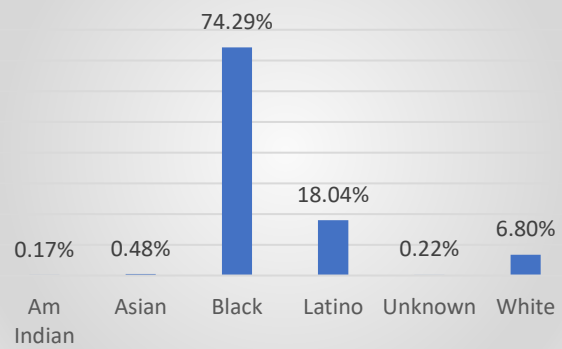

Sheriff's Daily Report

5/6/2021

Under the Custody of the Sheriff	
Total Male and Female	9,261
Jail Population	5,680
Community Corrections	3,581

Jail Population - Behind the Walls

Behind the Walls: Detainees that are physically housed under the Sheriff's custody 24 hours a day/7 days a week. This includes all populations listed on this chart - Divisional populations male & female, Outside Counties, Hospital, PRC, Women's Residential, & VRIC. Detainees in court-ordered treatment programs (PRC, Women's Residential, VRIC) are housed at CCDOC 24 hours a day/7 days week.

Sheriff's Daily Report

5/6/2021

CCSO Population Demographics

In Confinement

Gender Distribution

Race Distribution

Age Distribution

Community Corrections

Gender Distribution

Race Distribution

Age Distribution