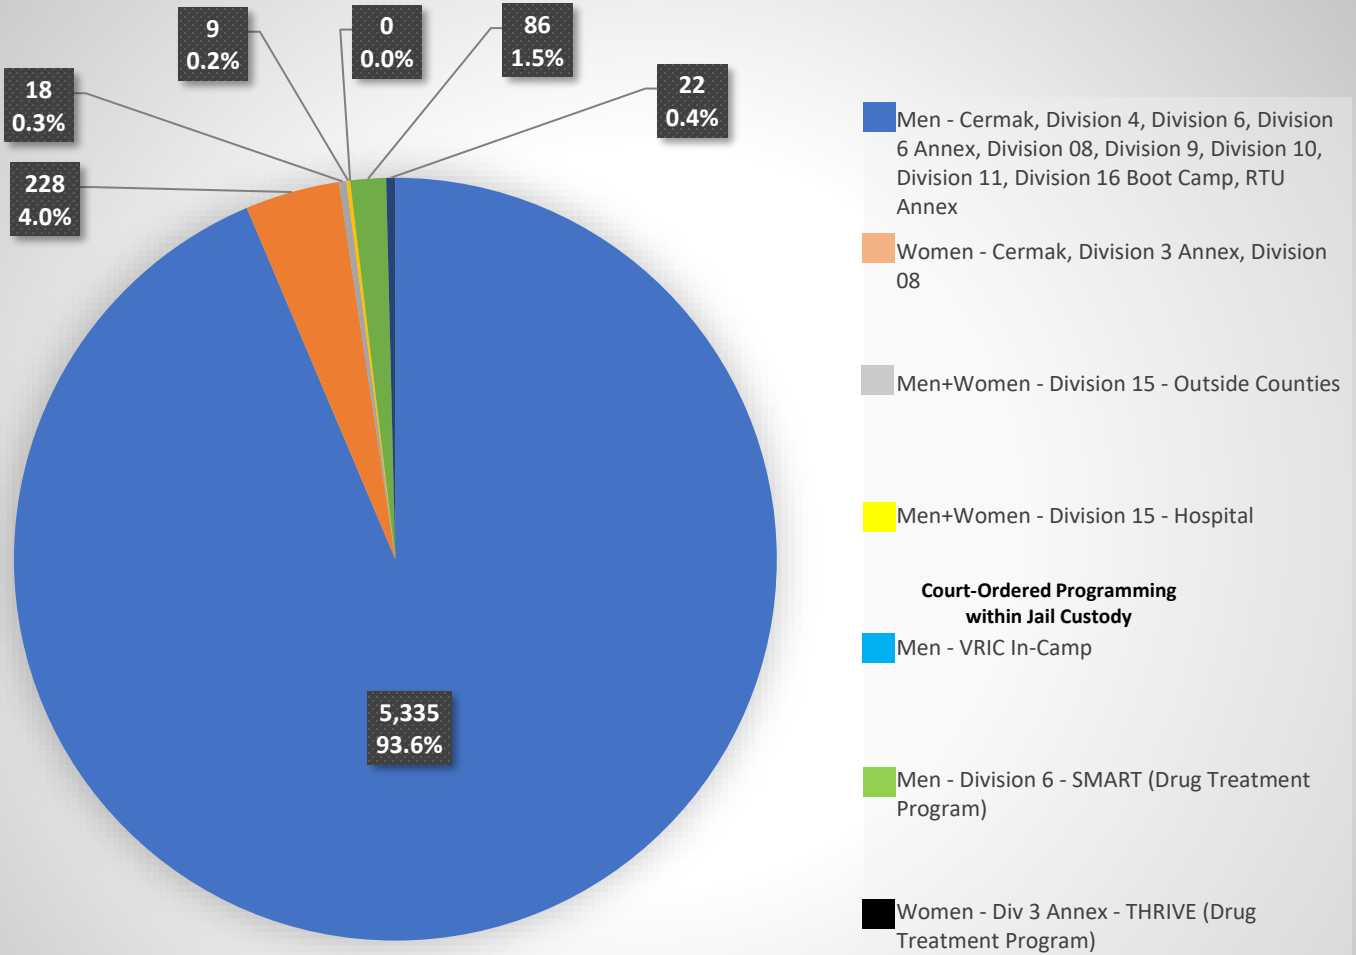

Sheriff's Daily Report

5/19/2021

Under the Custody of the Sheriff	
Total Male and Female	9,244
Jail Population	5,698
Community Corrections	3,546

Jail Population - Behind the Walls

Behind the Walls: Detainees that are physically housed under the Sheriff's custody 24 hours a day/7 days a week. This includes all populations listed on this chart - Divisional populations male & female, Outside Counties, Hospital, PRC, Women's Residential, & VRIC. Detainees in court-ordered treatment programs (PRC, Women's Residential, VRIC) are housed at CCDOC 24 hours a day/7 days week.

Sheriff's Daily Report

5/19/2021

CCSO Population Demographics

In Confinement

Gender Distribution

Race Distribution

Age Distribution

Community Corrections

Gender Distribution

Race Distribution

Age Distribution