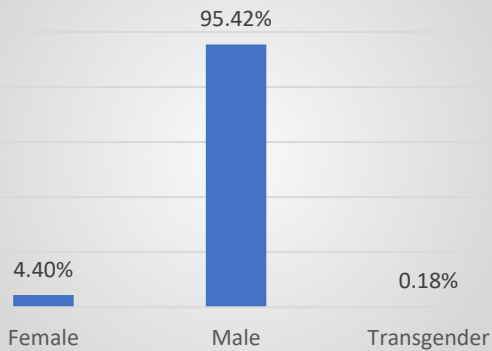

Sheriff's Daily Report

5/19/2021

CCSO Population Demographics

In Confinement

Gender Distribution