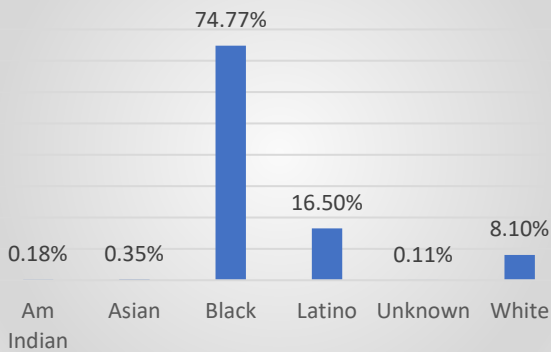

Sheriff's Daily Report

5/19/2021

Under the Custody of the Sheriff	
Total Male and Female	9,244
Jail Population	5,698
Community Corrections	3,546

Jail Population - Behind the Walls

Behind the Walls: Detainees that are physically housed under the Sheriff's custody 24 hours a day/7 days a week. This includes all populations listed on this chart - Divisional populations male & female, Outside Counties, Hospital, PRC, Women's Residential, & VRIC. Detainees in court-ordered treatment programs (PRC, Women's Residential, VRIC) are housed at CCDOC 24 hours a day/7 days week.

Sheriff's Daily Report

5/19/2021

CCSO Population Demographics

In Confinement

Gender Distribution

Race Distribution

Age Distribution

Community Corrections

Gender Distribution

Race Distribution

Age Distribution