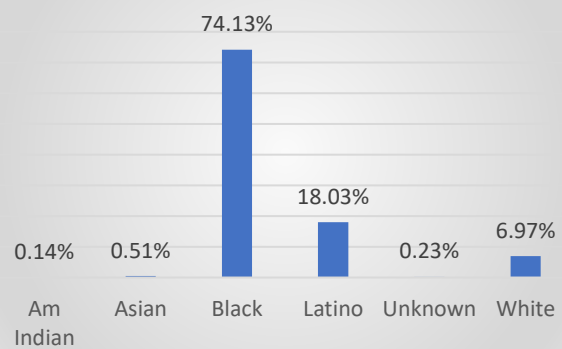

Sheriff's Daily Report

5/19/2021

Under the Custody of the Sheriff	
Total Male and Female	9,244
Jail Population	5,698
Community Corrections	3,546

Jail Population - Behind the Walls

Behind the Walls: Detainees that are physically housed under the Sheriff's custody 24 hours a day/7 days a week. This includes all populations listed on this chart - Divisional populations male & female, Outside Counties, Hospital, PRC, Women's Residential, & VRIC. Detainees in court-ordered treatment programs (PRC, Women's Residential, VRIC) are housed at CCDOC 24 hours a day/7 days week.

Sheriff's Daily Report

5/19/2021

CCSO Population Demographics

In Confinement

Gender Distribution

Race Distribution

Age Distribution

Community Corrections

Gender Distribution

Race Distribution

Age Distribution