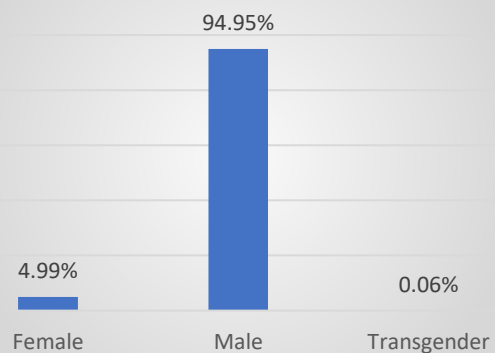

Sheriff's Daily Report

5/19/2021

Under the Custody of the Sheriff	
Total Male and Female	9,244
Jail Population	5,698
Community Corrections	3,546

Jail Population - Behind the Walls

Behind the Walls: Detainees that are physically housed under the Sheriff's custody 24 hours a day/7 days a week. This includes all populations listed on this chart - Divisional populations male & female, Outside Counties, Hospital, PRC, Women's Residential, & VRIC. Detainees in court-ordered treatment programs (PRC, Women's Residential, VRIC) are housed at CCDOC 24 hours a day/7 days week.

Sheriff's Daily Report

5/19/2021

CCSO Population Demographics

In Confinement

Gender Distribution

Race Distribution

Age Distribution

Community Corrections

Gender Distribution

Race Distribution

Age Distribution