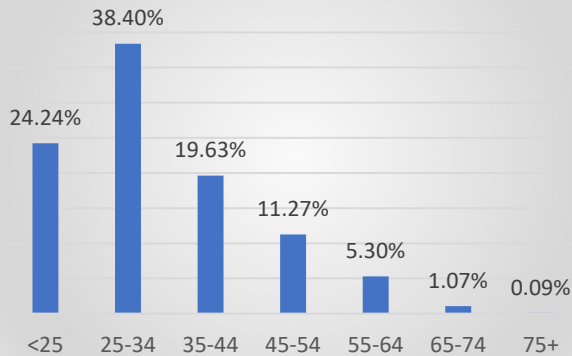

Sheriff's Daily Report

5/19/2021

Under the Custody of the Sheriff	
Total Male and Female	9,244
Jail Population	5,698
Community Corrections	3,546

Jail Population - Behind the Walls

Behind the Walls: Detainees that are physically housed under the Sheriff's custody 24 hours a day/7 days a week. This includes all populations listed on this chart - Divisional populations male & female, Outside Counties, Hospital, PRC, Women's Residential, & VRIC. Detainees in court-ordered treatment programs (PRC, Women's Residential, VRIC) are housed at CCDOC 24 hours a day/7 days week.

Sheriff's Daily Report

5/19/2021

CCSO Population Demographics

In Confinement

Gender Distribution

Race Distribution

Age Distribution

Community Corrections

Gender Distribution

Race Distribution

Age Distribution