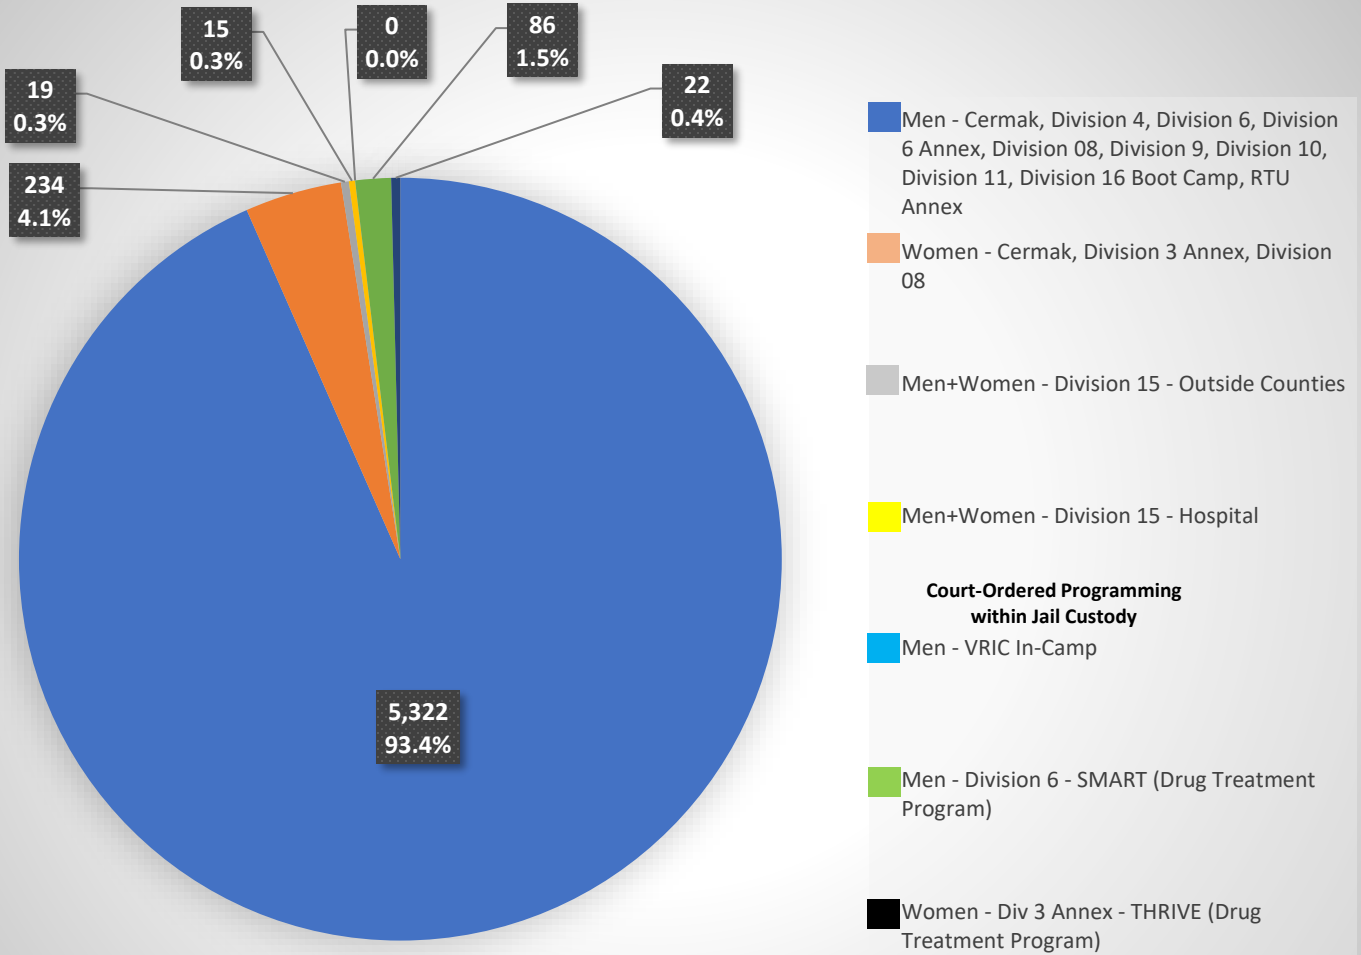

## 5/20/2021

Under the Custody of the Sheriff	
<b>Total Male and Female</b>	<b>9,229</b>
Jail Population	5,698
Community Corrections	3,531

### Jail Population - Behind the Walls

Behind the Walls: Detainees that are physically housed under the Sheriff's custody 24 hours a day/7 days a week. This includes all populations listed on this chart - Divisional populations male & female, Outside Counties, Hospital, PRC, Women's Residential, & VRIC. Detainees in court-ordered treatment programs (PRC, Women's Residential, VRIC) are housed at CCDOC 24 hours a day/7 days week.

#### Age Distribution