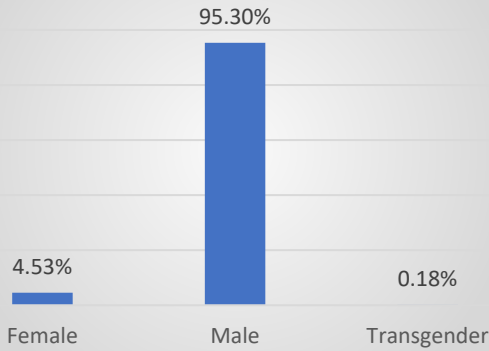

Sheriff's Daily Report

5/20/2021

CCSO Population Demographics

In Confinement

Community Corrections

Gender Distribution