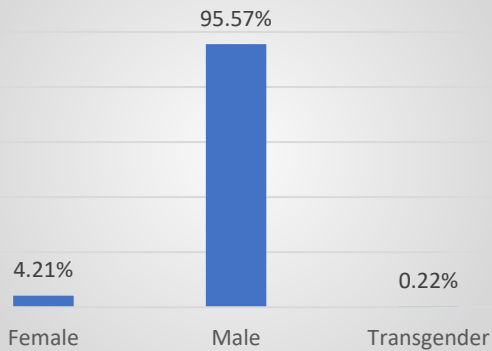

Sheriff's Daily Report

6/3/2021

CCSO Population Demographics

In Confinement

Community Corrections

Gender Distribution