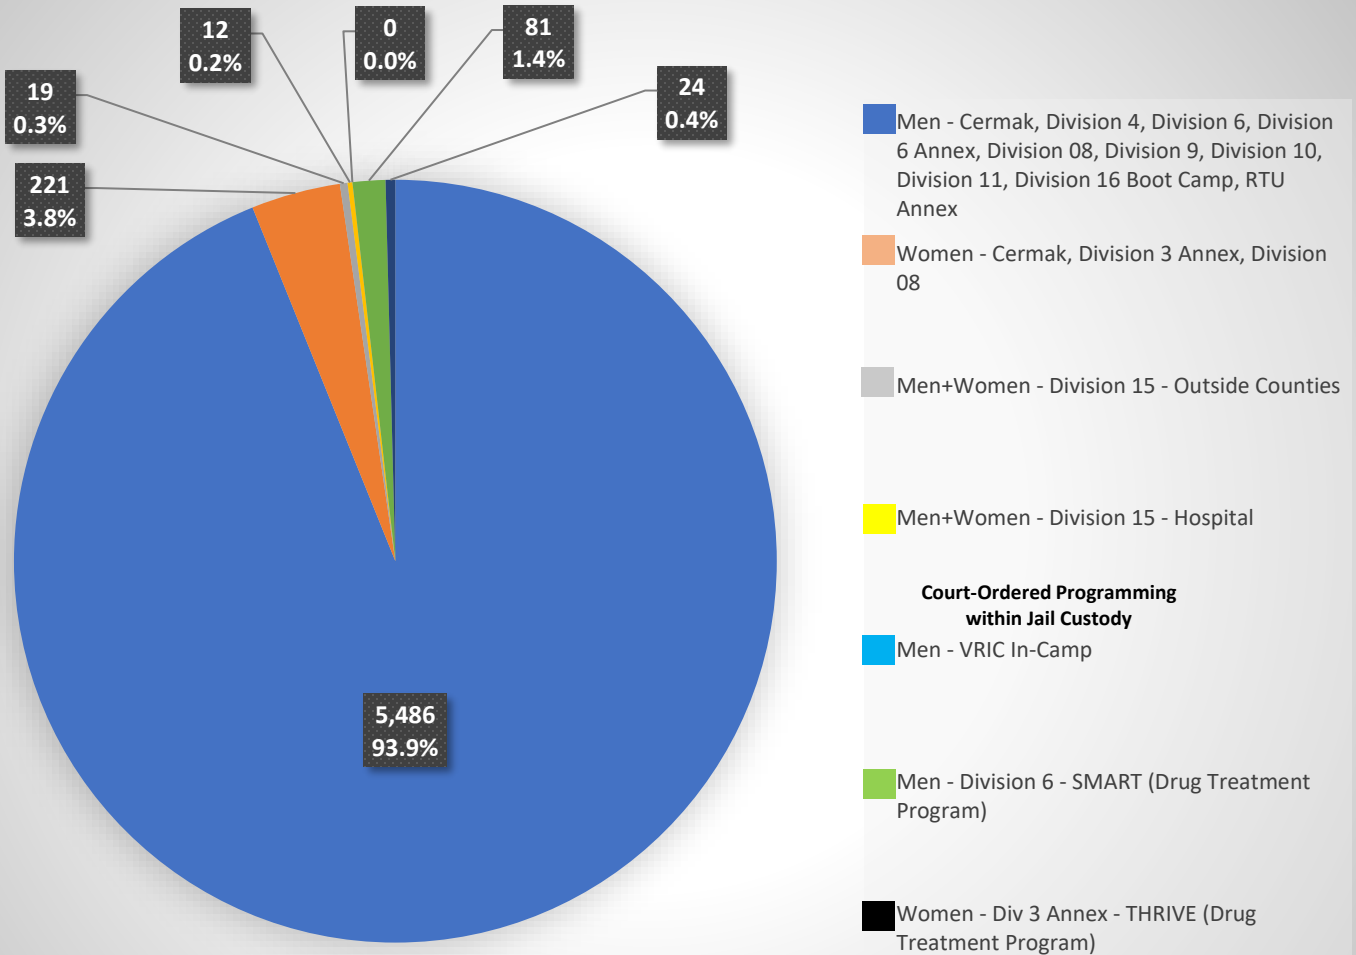

# Sheriff's Daily Report

6/3/2021

Under the Custody of the Sheriff	
<b>Total Male and Female</b>	<b>9,328</b>
Jail Population	5,843
Community Corrections	3,485

## Jail Population - Behind the Walls

Behind the Walls: Detainees that are physically housed under the Sheriff's custody 24 hours a day/7 days a week. This includes all populations listed on this chart - Divisional populations male & female, Outside Counties, Hospital, PRC, Women's Residential, & VRIC. Detainees in court-ordered treatment programs (PRC, Women's Residential, VRIC) are housed at CCDOC 24 hours a day/7 days week.

##### Race Distribution

##### Age Distribution