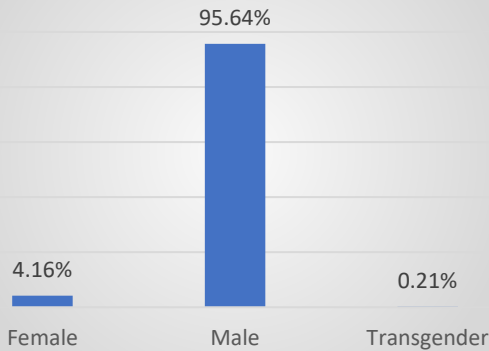

CCSO Population Demographics

In Confinement

Gender Distribution