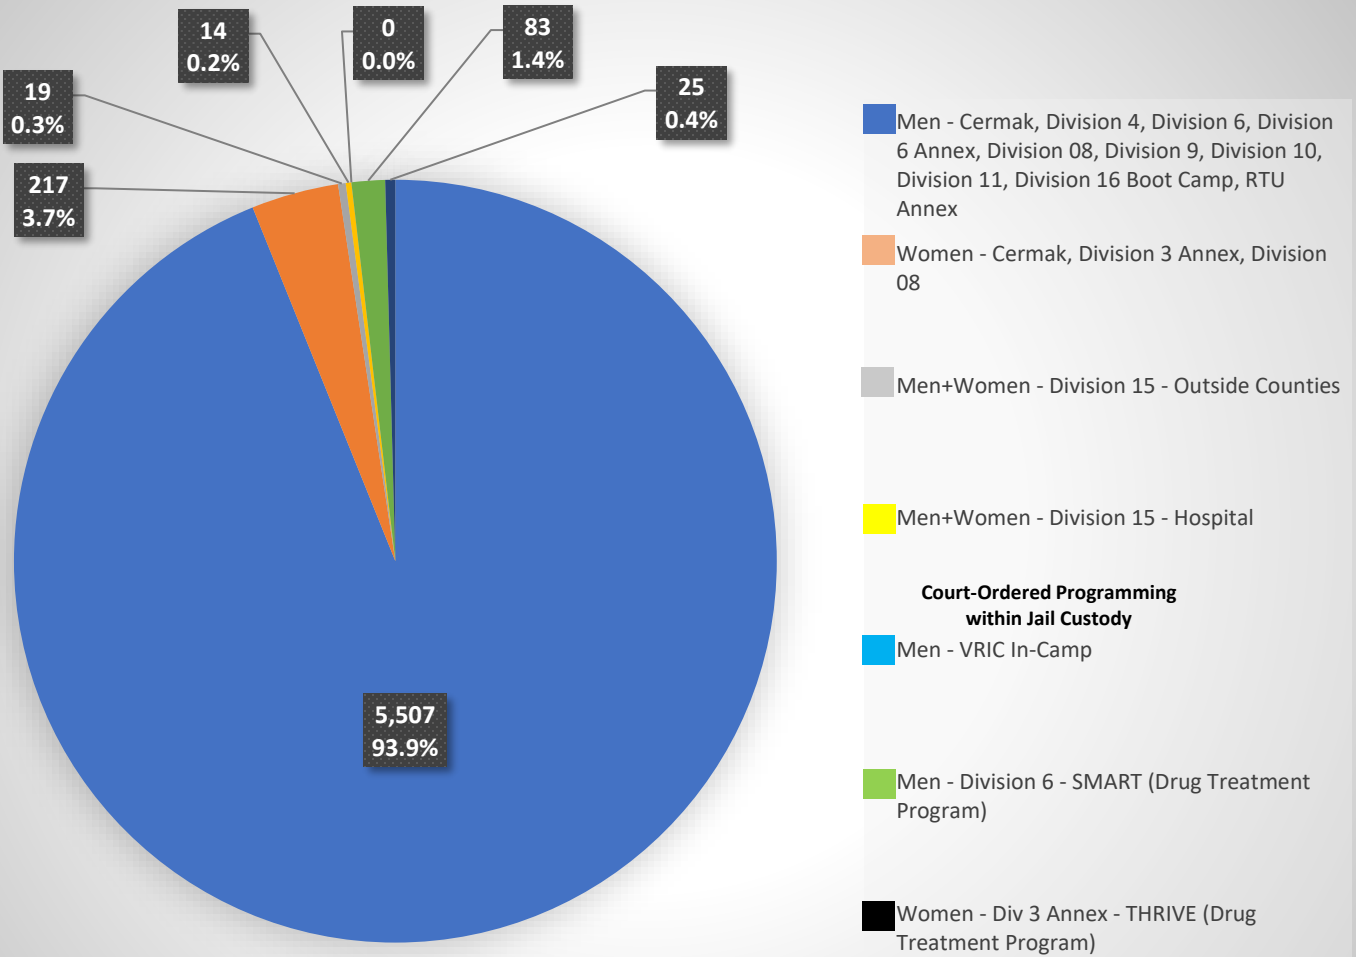

# Sheriff's Daily Report

6/9/2021

Under the Custody of the Sheriff	
<b>Total Male and Female</b>	<b>9,354</b>
Jail Population	5,865
Community Corrections	3,489

## Jail Population - Behind the Walls

Behind the Walls: Detainees that are physically housed under the Sheriff's custody 24 hours a day/7 days a week. This includes all populations listed on this chart - Divisional populations male & female, Outside Counties, Hospital, PRC, Women's Residential, & VRIC. Detainees in court-ordered treatment programs (PRC, Women's Residential, VRIC) are housed at CCDOC 24 hours a day/7 days week.

#### Race Distribution

#### Age Distribution