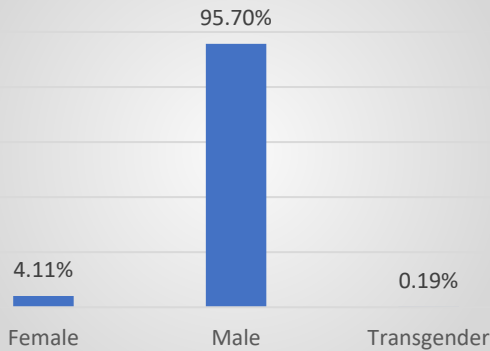

Sheriff's Daily Report

6/14/2021

CCSO Population Demographics

In Confinement

Gender Distribution