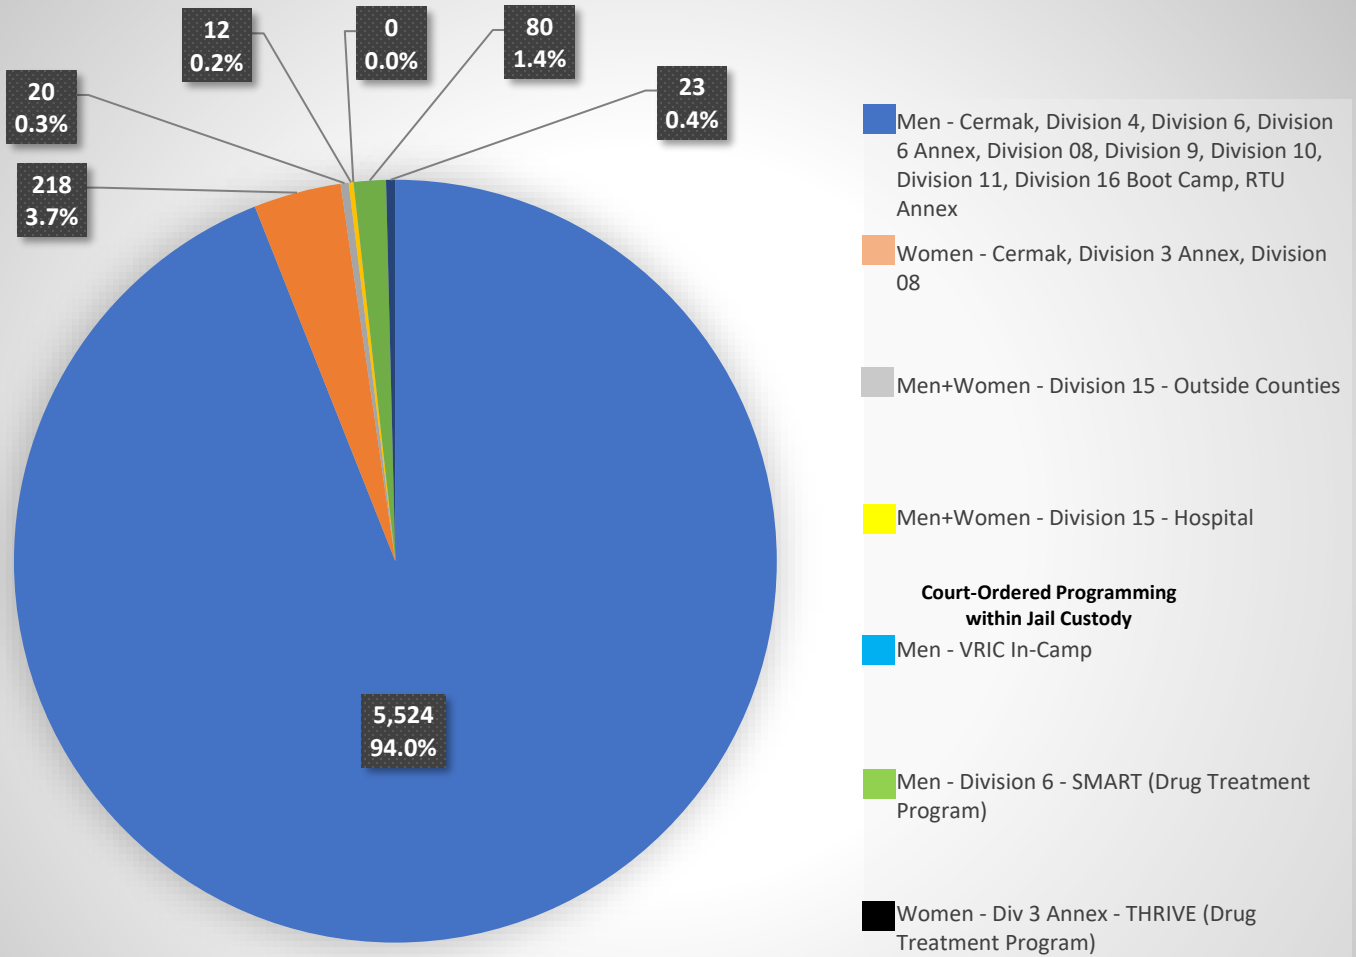

Sheriff's Daily Report

6/14/2021

Under the Custody of the Sheriff	
Total Male and Female	9,377
Jail Population	5,877
Community Corrections	3,500

Jail Population - Behind the Walls

Behind the Walls: Detainees that are physically housed under the Sheriff's custody 24 hours a day/7 days a week. This includes all populations listed on this chart - Divisional populations male & female, Outside Counties, Hospital, PRC, Women's Residential, & VRIC. Detainees in court-ordered treatment programs (PRC, Women's Residential, VRIC) are housed at CCDOC 24 hours a day/7 days week.

Sheriff's Daily Report

6/14/2021

CCSO Population Demographics

In Confinement

Gender Distribution

Race Distribution

Age Distribution

Community Corrections

Gender Distribution

Race Distribution

Age Distribution