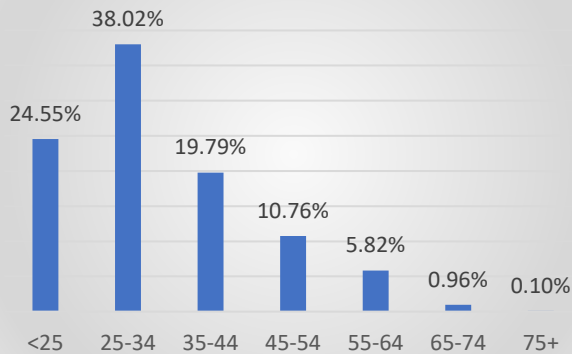

Sheriff's Daily Report

6/14/2021

Under the Custody of the Sheriff	
Total Male and Female	9,377
Jail Population	5,877
Community Corrections	3,500

Jail Population - Behind the Walls

Behind the Walls: Detainees that are physically housed under the Sheriff's custody 24 hours a day/7 days a week. This includes all populations listed on this chart - Divisional populations male & female, Outside Counties, Hospital, PRC, Women's Residential, & VRIC. Detainees in court-ordered treatment programs (PRC, Women's Residential, VRIC) are housed at CCDOC 24 hours a day/7 days week.

Sheriff's Daily Report

6/14/2021

CCSO Population Demographics

In Confinement

Gender Distribution

Race Distribution

Age Distribution

Community Corrections

Gender Distribution

Race Distribution

Age Distribution