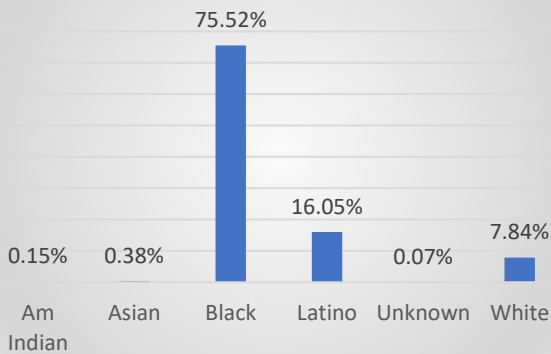

Sheriff's Daily Report

6/14/2021

Under the Custody of the Sheriff	
Total Male and Female	9,377
Jail Population	5,877
Community Corrections	3,500

Jail Population - Behind the Walls

Behind the Walls: Detainees that are physically housed under the Sheriff's custody 24 hours a day/7 days a week. This includes all populations listed on this chart - Divisional populations male & female, Outside Counties, Hospital, PRC, Women's Residential, & VRIC. Detainees in court-ordered treatment programs (PRC, Women's Residential, VRIC) are housed at CCDOC 24 hours a day/7 days week.

Sheriff's Daily Report

6/14/2021

CCSO Population Demographics

In Confinement

Gender Distribution

Race Distribution

Age Distribution

Community Corrections

Gender Distribution

Race Distribution

Age Distribution