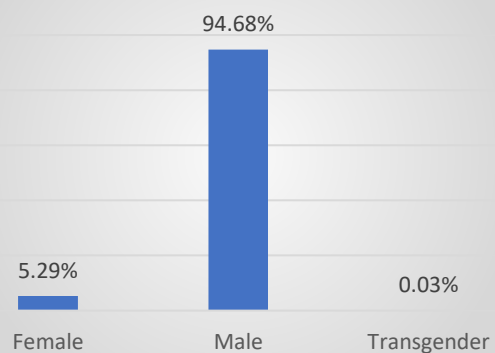

Sheriff's Daily Report

6/14/2021

Under the Custody of the Sheriff	
Total Male and Female	9,377
Jail Population	5,877
Community Corrections	3,500

Jail Population - Behind the Walls

Behind the Walls: Detainees that are physically housed under the Sheriff's custody 24 hours a day/7 days a week. This includes all populations listed on this chart - Divisional populations male & female, Outside Counties, Hospital, PRC, Women's Residential, & VRIC. Detainees in court-ordered treatment programs (PRC, Women's Residential, VRIC) are housed at CCDOC 24 hours a day/7 days week.

Sheriff's Daily Report

6/14/2021

CCSO Population Demographics

In Confinement

Gender Distribution

Race Distribution

Age Distribution

Community Corrections

Gender Distribution

Race Distribution

Age Distribution