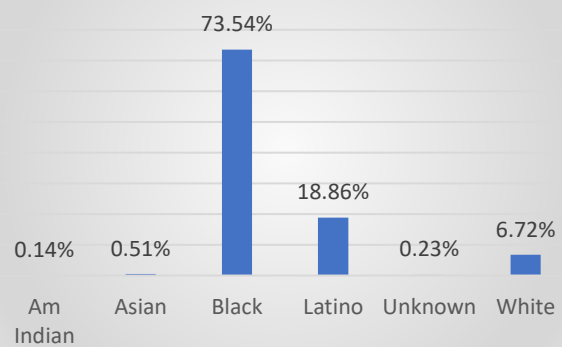

Sheriff's Daily Report

6/14/2021

Under the Custody of the Sheriff	
Total Male and Female	9,377
Jail Population	5,877
Community Corrections	3,500

Jail Population - Behind the Walls

Behind the Walls: Detainees that are physically housed under the Sheriff's custody 24 hours a day/7 days a week. This includes all populations listed on this chart - Divisional populations male & female, Outside Counties, Hospital, PRC, Women's Residential, & VRIC. Detainees in court-ordered treatment programs (PRC, Women's Residential, VRIC) are housed at CCDOC 24 hours a day/7 days week.

Sheriff's Daily Report

6/14/2021

CCSO Population Demographics

In Confinement

Gender Distribution

Race Distribution

Age Distribution

Community Corrections

Gender Distribution

Race Distribution

Age Distribution