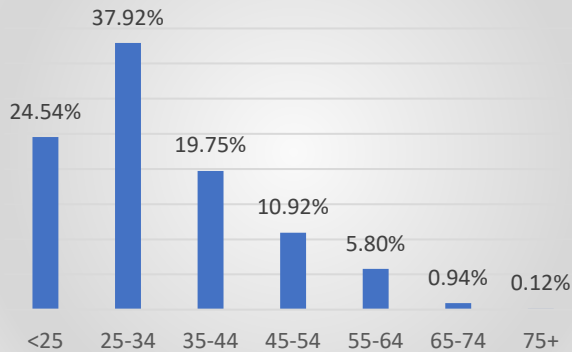

Sheriff's Daily Report

6/19/2021

Under the Custody of the Sheriff	
Total Male and Female	9,346
Jail Population	5,879
Community Corrections	3,467

Jail Population - Behind the Walls

Behind the Walls: Detainees that are physically housed under the Sheriff's custody 24 hours a day/7 days a week. This includes all populations listed on this chart - Divisional populations male & female, Outside Counties, Hospital, PRC, Women's Residential, & VRIC. Detainees in court-ordered treatment programs (PRC, Women's Residential, VRIC) are housed at CCDOC 24 hours a day/7 days week.

Sheriff's Daily Report

6/19/2021

CCSO Population Demographics

In Confinement

Gender Distribution

Race Distribution

Age Distribution

Community Corrections

Gender Distribution

Race Distribution

Age Distribution