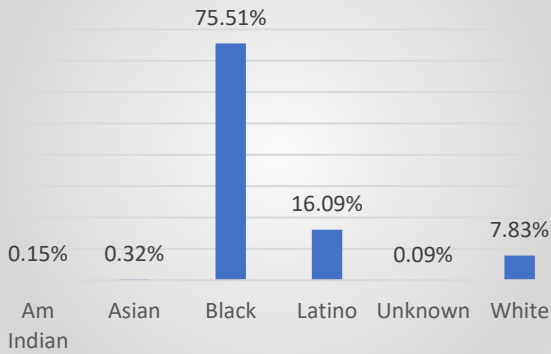

Sheriff's Daily Report

6/19/2021

Under the Custody of the Sheriff	
Total Male and Female	9,346
Jail Population	5,879
Community Corrections	3,467

Jail Population - Behind the Walls

Behind the Walls: Detainees that are physically housed under the Sheriff's custody 24 hours a day/7 days a week. This includes all populations listed on this chart - Divisional populations male & female, Outside Counties, Hospital, PRC, Women's Residential, & VRIC. Detainees in court-ordered treatment programs (PRC, Women's Residential, VRIC) are housed at CCDOC 24 hours a day/7 days week.

Sheriff's Daily Report

6/19/2021

CCSO Population Demographics

In Confinement

Gender Distribution

Race Distribution

Age Distribution

Community Corrections

Gender Distribution

Race Distribution

Age Distribution