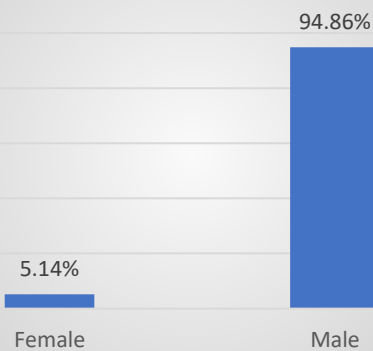

Sheriff's Daily Report

6/19/2021

Under the Custody of the Sheriff	
Total Male and Female	9,346
Jail Population	5,879
Community Corrections	3,467

Jail Population - Behind the Walls

Behind the Walls: Detainees that are physically housed under the Sheriff's custody 24 hours a day/7 days a week. This includes all populations listed on this chart - Divisional populations male & female, Outside Counties, Hospital, PRC, Women's Residential, & VRIC. Detainees in court-ordered treatment programs (PRC, Women's Residential, VRIC) are housed at CCDOC 24 hours a day/7 days week.

Sheriff's Daily Report

6/19/2021

CCSO Population Demographics

In Confinement

Gender Distribution

Race Distribution

Age Distribution

Community Corrections

Gender Distribution

Race Distribution

Age Distribution