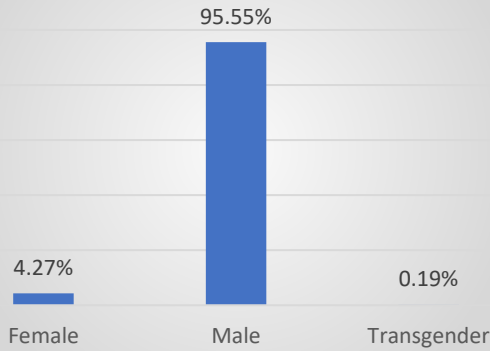

CCSO Population Demographics

In Confinement

Gender Distribution