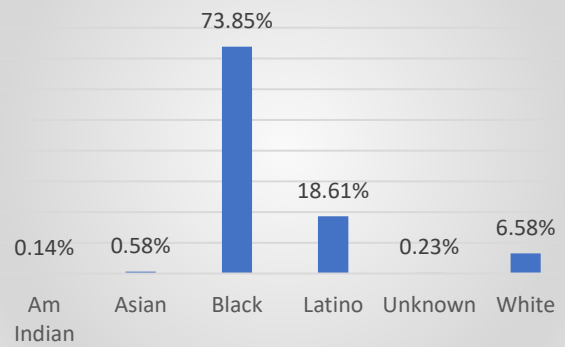

Sheriff's Daily Report

6/19/2021

Under the Custody of the Sheriff	
Total Male and Female	9,346
Jail Population	5,879
Community Corrections	3,467

Jail Population - Behind the Walls

Behind the Walls: Detainees that are physically housed under the Sheriff's custody 24 hours a day/7 days a week. This includes all populations listed on this chart - Divisional populations male & female, Outside Counties, Hospital, PRC, Women's Residential, & VRIC. Detainees in court-ordered treatment programs (PRC, Women's Residential, VRIC) are housed at CCDOC 24 hours a day/7 days week.

Sheriff's Daily Report

6/19/2021

CCSO Population Demographics

In Confinement

Gender Distribution

Race Distribution

Age Distribution

Community Corrections

Gender Distribution

Race Distribution

Age Distribution