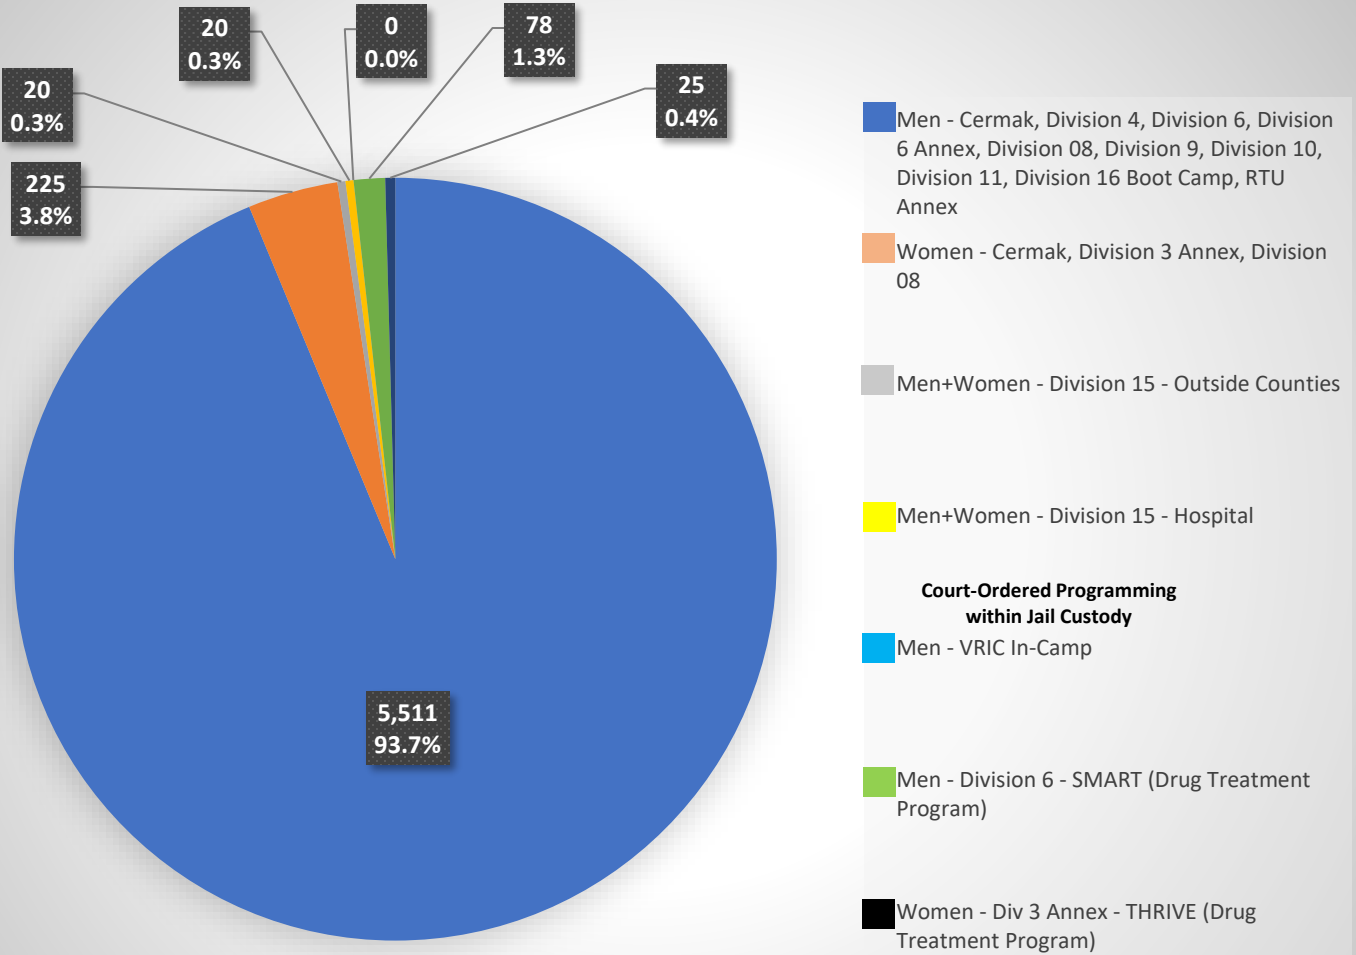

Sheriff's Daily Report

6/19/2021

Under the Custody of the Sheriff	
Total Male and Female	9,346
Jail Population	5,879
Community Corrections	3,467

Jail Population - Behind the Walls

Behind the Walls: Detainees that are physically housed under the Sheriff's custody 24 hours a day/7 days a week. This includes all populations listed on this chart - Divisional populations male & female, Outside Counties, Hospital, PRC, Women's Residential, & VRIC. Detainees in court-ordered treatment programs (PRC, Women's Residential, VRIC) are housed at CCDOC 24 hours a day/7 days week.

Sheriff's Daily Report

6/19/2021

CCSO Population Demographics

In Confinement

Gender Distribution

Race Distribution

Age Distribution

Community Corrections

Gender Distribution

Race Distribution

Age Distribution