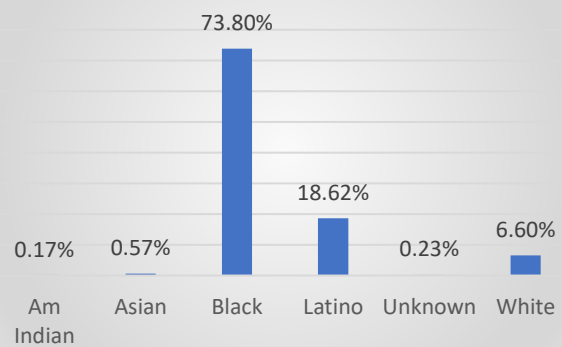

Sheriff's Daily Report

6/21/2021

Under the Custody of the Sheriff	
Total Male and Female	9,444
Jail Population	5,962
Community Corrections	3,482

Jail Population - Behind the Walls

Behind the Walls: Detainees that are physically housed under the Sheriff's custody 24 hours a day/7 days a week. This includes all populations listed on this chart - Divisional populations male & female, Outside Counties, Hospital, PRC, Women's Residential, & VRIC. Detainees in court-ordered treatment programs (PRC, Women's Residential, VRIC) are housed at CCDOC 24 hours a day/7 days week.

Sheriff's Daily Report

6/21/2021

CCSO Population Demographics

In Confinement

Gender Distribution

Race Distribution

Age Distribution

Community Corrections

Gender Distribution

Race Distribution

Age Distribution