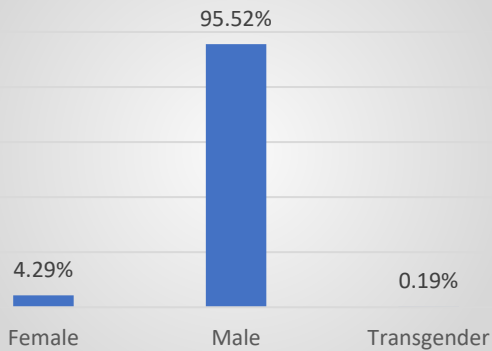

Sheriff's Daily Report

6/21/2021

CCSO Population Demographics

In Confinement

Gender Distribution