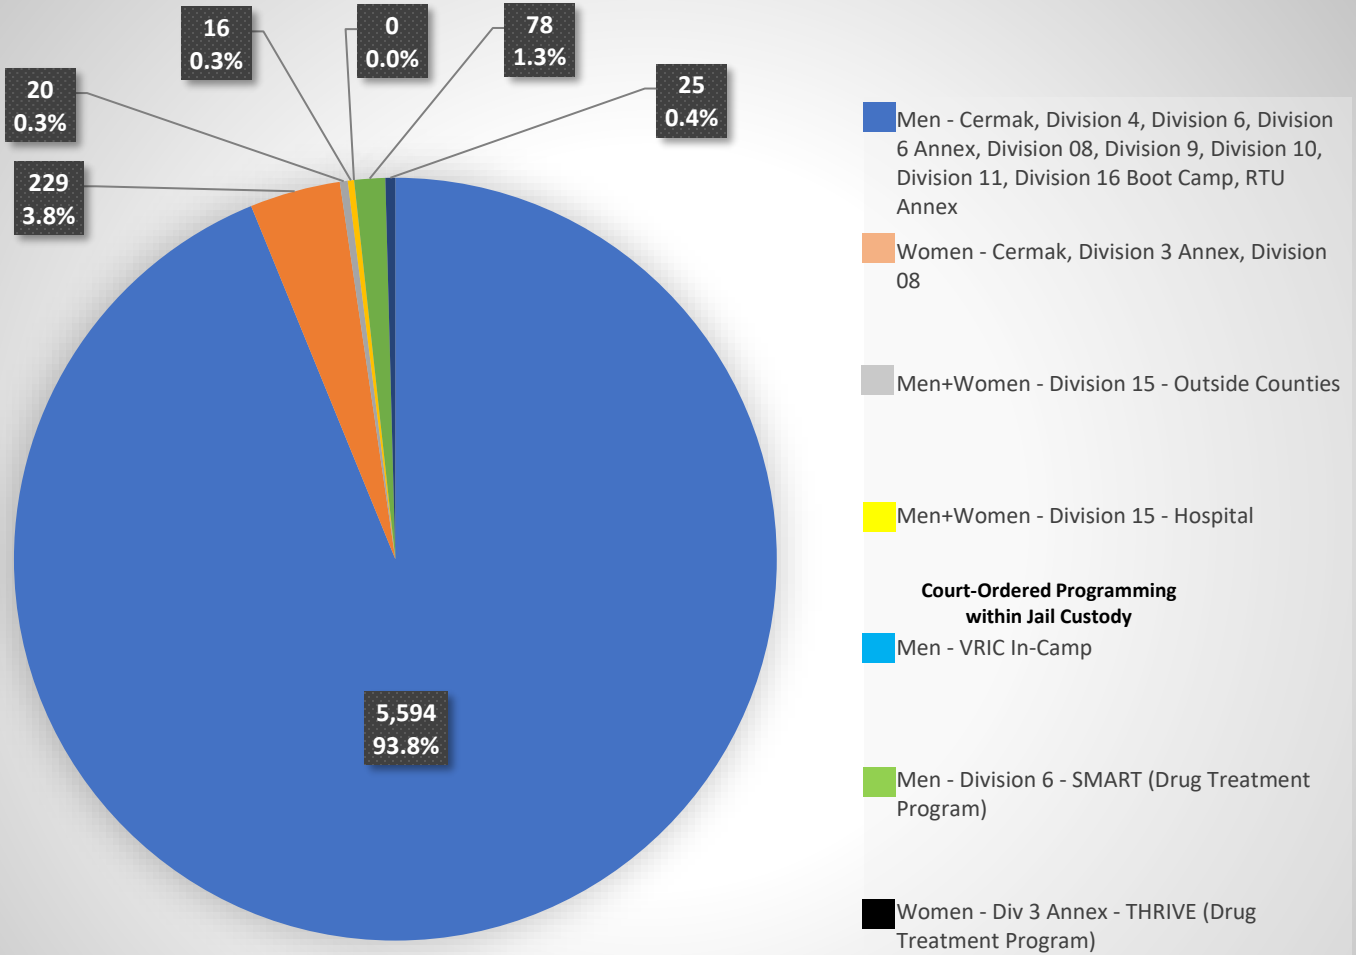

Sheriff's Daily Report

6/21/2021

Under the Custody of the Sheriff	
Total Male and Female	9,444
Jail Population	5,962
Community Corrections	3,482

Jail Population - Behind the Walls

Behind the Walls: Detainees that are physically housed under the Sheriff's custody 24 hours a day/7 days a week. This includes all populations listed on this chart - Divisional populations male & female, Outside Counties, Hospital, PRC, Women's Residential, & VRIC. Detainees in court-ordered treatment programs (PRC, Women's Residential, VRIC) are housed at CCDOC 24 hours a day/7 days week.

Sheriff's Daily Report

6/21/2021

CCSO Population Demographics

In Confinement

Gender Distribution

Race Distribution

Age Distribution

Community Corrections

Gender Distribution

Race Distribution

Age Distribution