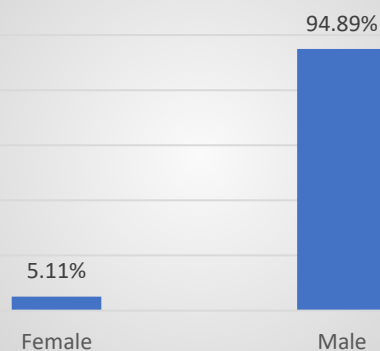

Sheriff's Daily Report

6/21/2021

Under the Custody of the Sheriff	
Total Male and Female	9,444
Jail Population	5,962
Community Corrections	3,482

Jail Population - Behind the Walls

Behind the Walls: Detainees that are physically housed under the Sheriff's custody 24 hours a day/7 days a week. This includes all populations listed on this chart - Divisional populations male & female, Outside Counties, Hospital, PRC, Women's Residential, & VRIC. Detainees in court-ordered treatment programs (PRC, Women's Residential, VRIC) are housed at CCDOC 24 hours a day/7 days week.

Sheriff's Daily Report

6/21/2021

CCSO Population Demographics

In Confinement

Gender Distribution

Race Distribution

Age Distribution

Community Corrections

Gender Distribution

Race Distribution

Age Distribution