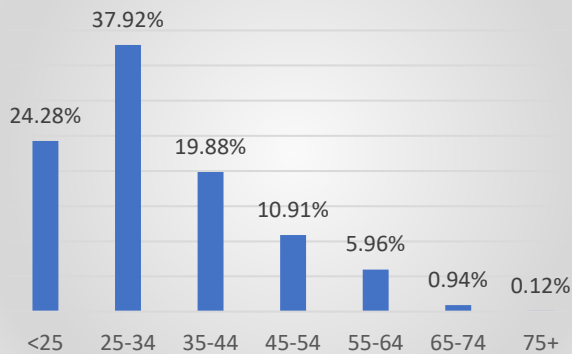

Sheriff's Daily Report

6/21/2021

Under the Custody of the Sheriff	
Total Male and Female	9,444
Jail Population	5,962
Community Corrections	3,482

Jail Population - Behind the Walls

Behind the Walls: Detainees that are physically housed under the Sheriff's custody 24 hours a day/7 days a week. This includes all populations listed on this chart - Divisional populations male & female, Outside Counties, Hospital, PRC, Women's Residential, & VRIC. Detainees in court-ordered treatment programs (PRC, Women's Residential, VRIC) are housed at CCDOC 24 hours a day/7 days week.

Sheriff's Daily Report

6/21/2021

CCSO Population Demographics

In Confinement

Gender Distribution

Race Distribution

Age Distribution

Community Corrections

Gender Distribution

Race Distribution

Age Distribution