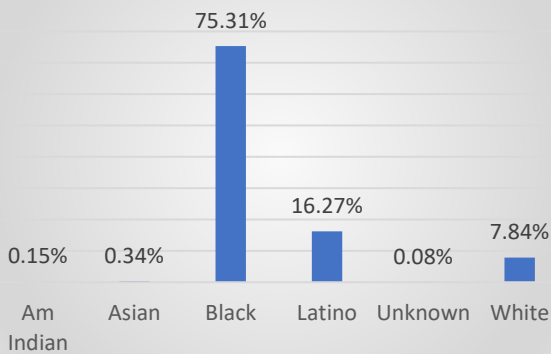

Sheriff's Daily Report

6/21/2021

Under the Custody of the Sheriff	
Total Male and Female	9,444
Jail Population	5,962
Community Corrections	3,482

Jail Population - Behind the Walls

Behind the Walls: Detainees that are physically housed under the Sheriff's custody 24 hours a day/7 days a week. This includes all populations listed on this chart - Divisional populations male & female, Outside Counties, Hospital, PRC, Women's Residential, & VRIC. Detainees in court-ordered treatment programs (PRC, Women's Residential, VRIC) are housed at CCDOC 24 hours a day/7 days week.

Sheriff's Daily Report

6/21/2021

CCSO Population Demographics

In Confinement

Gender Distribution

Race Distribution

Age Distribution

Community Corrections

Gender Distribution

Race Distribution

Age Distribution