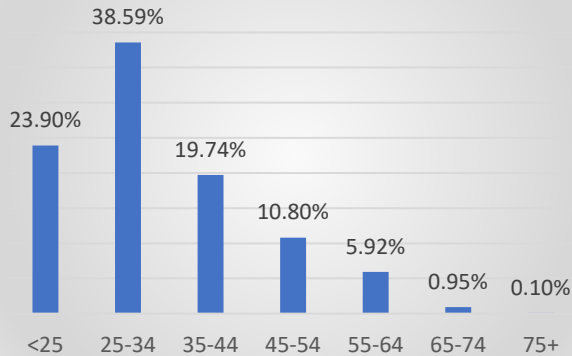

Sheriff's Daily Report

7/2/2021

Under the Custody of the Sheriff	
Total Male and Female	9,315
Jail Population	5,835
Community Corrections	3,480

Jail Population - Behind the Walls

Behind the Walls: Detainees that are physically housed under the Sheriff's custody 24 hours a day/7 days a week. This includes all populations listed on this chart - Divisional populations male & female, Outside Counties, Hospital, PRC, Women's Residential, & VRIC. Detainees in court-ordered treatment programs (PRC, Women's Residential, VRIC) are housed at CCDOC 24 hours a day/7 days week.

Sheriff's Daily Report

7/2/2021

CCSO Population Demographics

In Confinement

Gender Distribution

Race Distribution

Age Distribution

Community Corrections

Gender Distribution

Race Distribution

Age Distribution