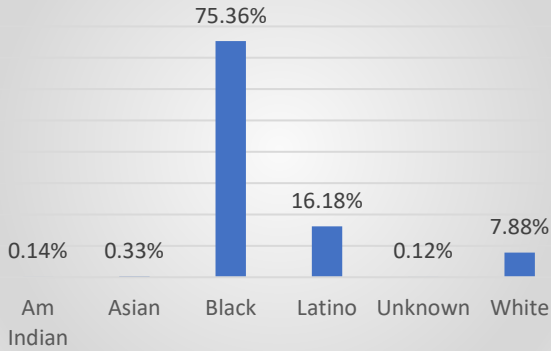

Sheriff's Daily Report

7/2/2021

Under the Custody of the Sheriff	
Total Male and Female	9,315
Jail Population	5,835
Community Corrections	3,480

Jail Population - Behind the Walls

Behind the Walls: Detainees that are physically housed under the Sheriff's custody 24 hours a day/7 days a week. This includes all populations listed on this chart - Divisional populations male & female, Outside Counties, Hospital, PRC, Women's Residential, & VRIC. Detainees in court-ordered treatment programs (PRC, Women's Residential, VRIC) are housed at CCDOC 24 hours a day/7 days week.

Sheriff's Daily Report

7/2/2021

CCSO Population Demographics

In Confinement

Gender Distribution

Race Distribution

Age Distribution

Community Corrections

Gender Distribution

Race Distribution

Age Distribution