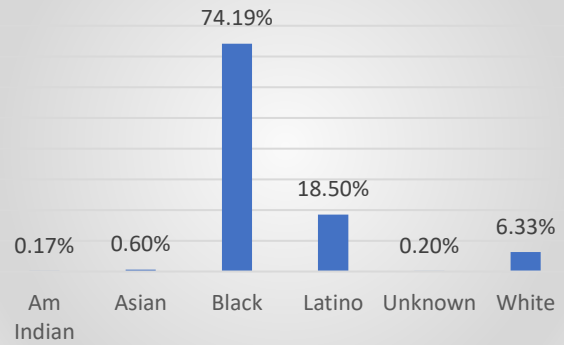

Sheriff's Daily Report

7/2/2021

Under the Custody of the Sheriff	
Total Male and Female	9,315
Jail Population	5,835
Community Corrections	3,480

Jail Population - Behind the Walls

Behind the Walls: Detainees that are physically housed under the Sheriff's custody 24 hours a day/7 days a week. This includes all populations listed on this chart - Divisional populations male & female, Outside Counties, Hospital, PRC, Women's Residential, & VRIC. Detainees in court-ordered treatment programs (PRC, Women's Residential, VRIC) are housed at CCDOC 24 hours a day/7 days week.

Sheriff's Daily Report

7/2/2021

CCSO Population Demographics

In Confinement

Gender Distribution

Race Distribution

Age Distribution

Community Corrections

Gender Distribution

Race Distribution

Age Distribution