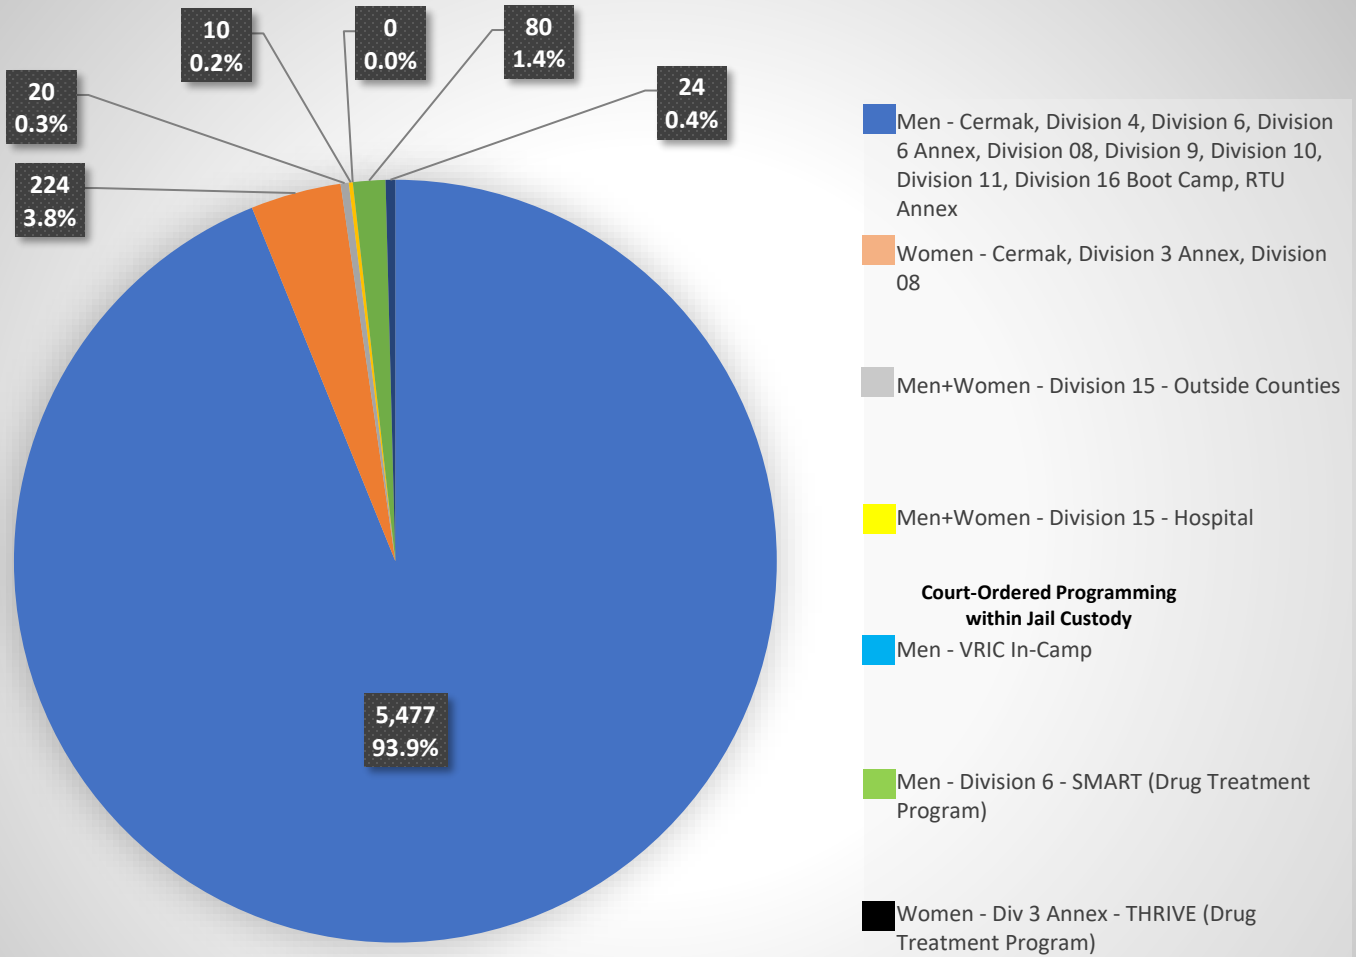

Sheriff's Daily Report

7/2/2021

Under the Custody of the Sheriff	
Total Male and Female	9,315
Jail Population	5,835
Community Corrections	3,480

Jail Population - Behind the Walls

Behind the Walls: Detainees that are physically housed under the Sheriff's custody 24 hours a day/7 days a week. This includes all populations listed on this chart - Divisional populations male & female, Outside Counties, Hospital, PRC, Women's Residential, & VRIC. Detainees in court-ordered treatment programs (PRC, Women's Residential, VRIC) are housed at CCDOC 24 hours a day/7 days week.

Sheriff's Daily Report

7/2/2021

CCSO Population Demographics

In Confinement

Gender Distribution

Race Distribution

Age Distribution

Community Corrections

Gender Distribution

Race Distribution

Age Distribution