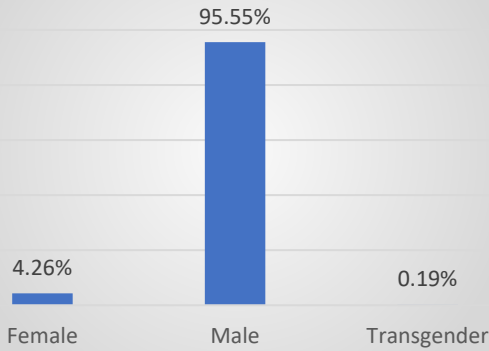

Sheriff's Daily Report

7/2/2021

CCSO Population Demographics

In Confinement

Gender Distribution