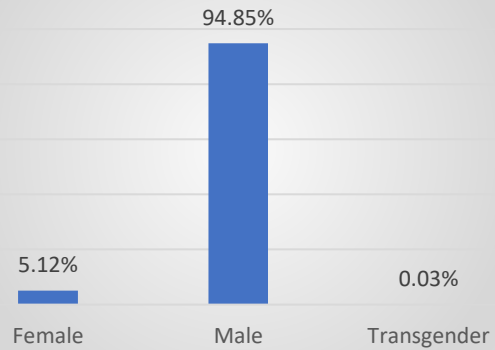

Sheriff's Daily Report

7/2/2021

Under the Custody of the Sheriff	
Total Male and Female	9,315
Jail Population	5,835
Community Corrections	3,480

Jail Population - Behind the Walls

Behind the Walls: Detainees that are physically housed under the Sheriff's custody 24 hours a day/7 days a week. This includes all populations listed on this chart - Divisional populations male & female, Outside Counties, Hospital, PRC, Women's Residential, & VRIC. Detainees in court-ordered treatment programs (PRC, Women's Residential, VRIC) are housed at CCDOC 24 hours a day/7 days week.

Sheriff's Daily Report

7/2/2021

CCSO Population Demographics

In Confinement

Gender Distribution

Race Distribution

Age Distribution

Community Corrections

Gender Distribution

Race Distribution

Age Distribution