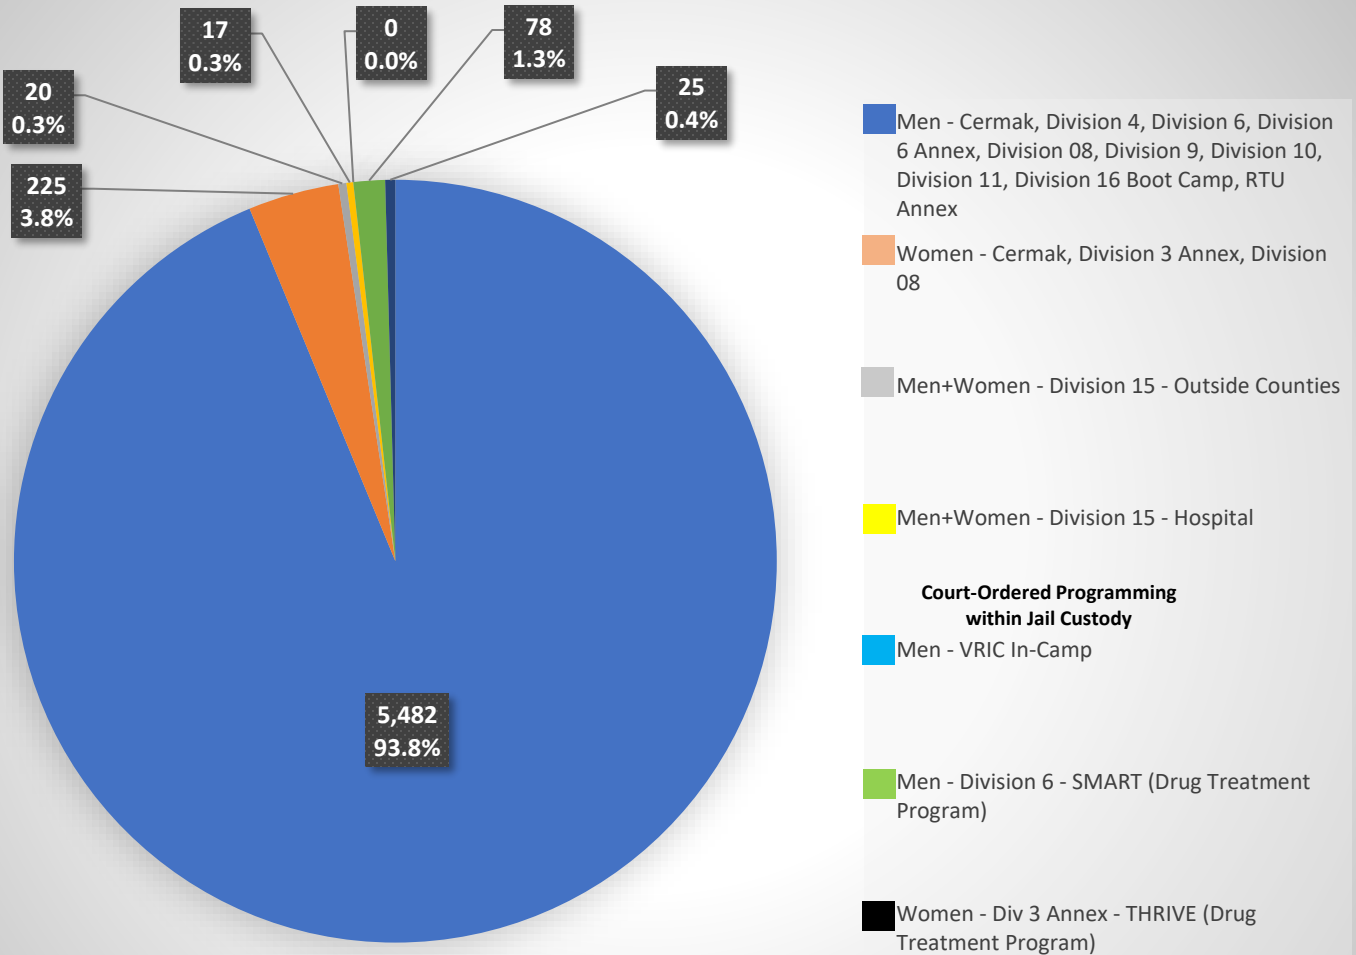

# Sheriff's Daily Report

7/3/2021

Under the Custody of the Sheriff	
<b>Total Male and Female</b>	<b>9,330</b>
Jail Population	5,847
Community Corrections	3,483

## Jail Population - Behind the Walls

Behind the Walls: Detainees that are physically housed under the Sheriff's custody 24 hours a day/7 days a week. This includes all populations listed on this chart - Divisional populations male & female, Outside Counties, Hospital, PRC, Women's Residential, & VRIC. Detainees in court-ordered treatment programs (PRC, Women's Residential, VRIC) are housed at CCDOC 24 hours a day/7 days week.

#### Race Distribution

#### Age Distribution