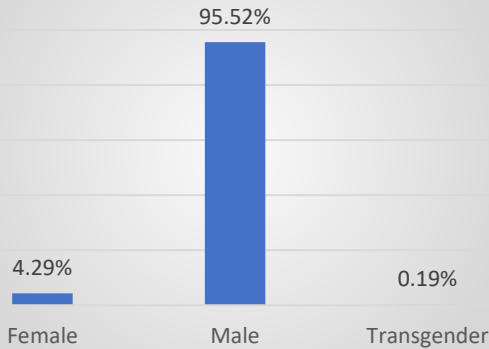

CCSO Population Demographics

In Confinement

Gender Distribution