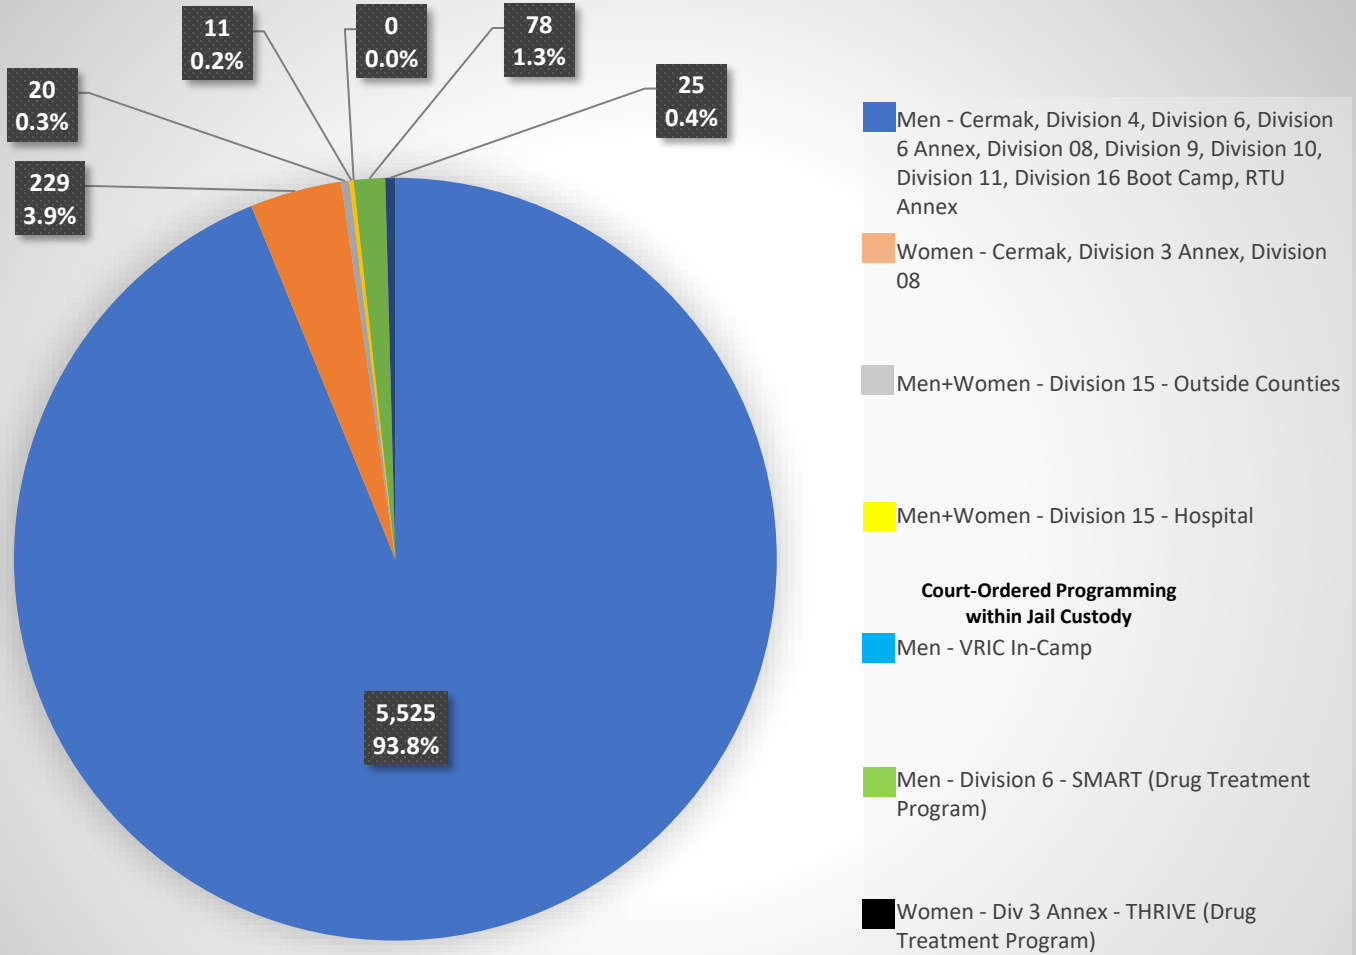

Sheriff's Daily Report

7/4/2021

Under the Custody of the Sheriff	
Total Male and Female	9,386
Jail Population	5,888
Community Corrections	3,498

Jail Population - Behind the Walls

Behind the Walls: Detainees that are physically housed under the Sheriff's custody 24 hours a day/7 days a week. This includes all populations listed on this chart - Divisional populations male & female, Outside Counties, Hospital, PRC, Women's Residential, & VRIC. Detainees in court-ordered treatment programs (PRC, Women's Residential, VRIC) are housed at CCDOC 24 hours a day/7 days week.

Sheriff's Daily Report

7/4/2021

CCSO Population Demographics

In Confinement

Gender Distribution

Race Distribution

Age Distribution

Community Corrections

Gender Distribution

Race Distribution

Age Distribution