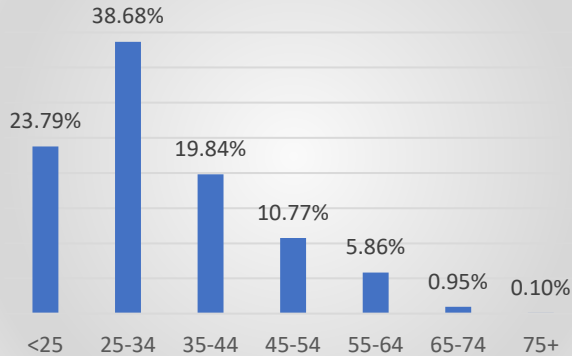

Sheriff's Daily Report

7/4/2021

Under the Custody of the Sheriff	
Total Male and Female	9,386
Jail Population	5,888
Community Corrections	3,498

Jail Population - Behind the Walls

Behind the Walls: Detainees that are physically housed under the Sheriff's custody 24 hours a day/7 days a week. This includes all populations listed on this chart - Divisional populations male & female, Outside Counties, Hospital, PRC, Women's Residential, & VRIC. Detainees in court-ordered treatment programs (PRC, Women's Residential, VRIC) are housed at CCDOC 24 hours a day/7 days week.

Sheriff's Daily Report

7/4/2021

CCSO Population Demographics

In Confinement

Gender Distribution

Race Distribution

Age Distribution

Community Corrections

Gender Distribution

Race Distribution

Age Distribution