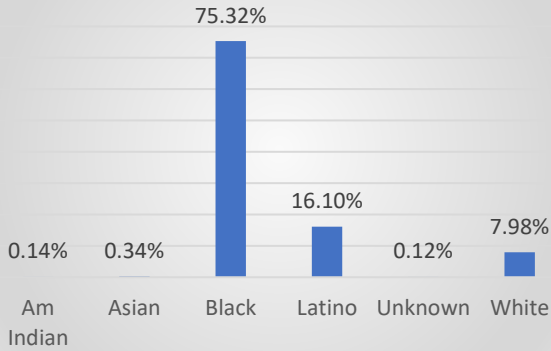

Sheriff's Daily Report

7/4/2021

Under the Custody of the Sheriff	
Total Male and Female	9,386
Jail Population	5,888
Community Corrections	3,498

Jail Population - Behind the Walls

Behind the Walls: Detainees that are physically housed under the Sheriff's custody 24 hours a day/7 days a week. This includes all populations listed on this chart - Divisional populations male & female, Outside Counties, Hospital, PRC, Women's Residential, & VRIC. Detainees in court-ordered treatment programs (PRC, Women's Residential, VRIC) are housed at CCDOC 24 hours a day/7 days week.

Sheriff's Daily Report

7/4/2021

CCSO Population Demographics

In Confinement

Gender Distribution

Race Distribution

Age Distribution

Community Corrections

Gender Distribution

Race Distribution

Age Distribution