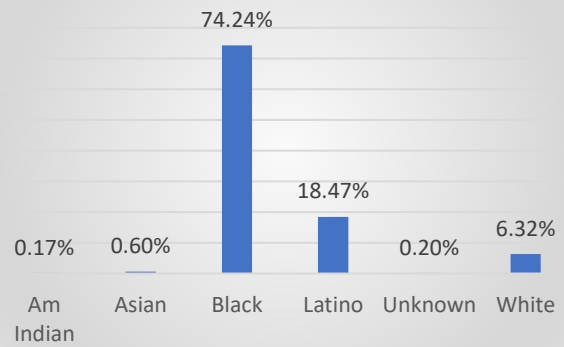

Sheriff's Daily Report

7/4/2021

Under the Custody of the Sheriff	
Total Male and Female	9,386
Jail Population	5,888
Community Corrections	3,498

Jail Population - Behind the Walls

Behind the Walls: Detainees that are physically housed under the Sheriff's custody 24 hours a day/7 days a week. This includes all populations listed on this chart - Divisional populations male & female, Outside Counties, Hospital, PRC, Women's Residential, & VRIC. Detainees in court-ordered treatment programs (PRC, Women's Residential, VRIC) are housed at CCDOC 24 hours a day/7 days week.

Sheriff's Daily Report

7/4/2021

CCSO Population Demographics

In Confinement

Gender Distribution

Race Distribution

Age Distribution

Community Corrections

Gender Distribution

Race Distribution

Age Distribution