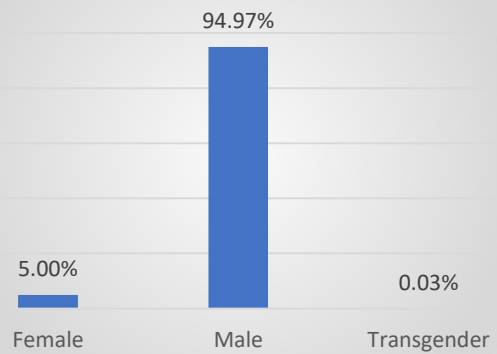

Sheriff's Daily Report

7/4/2021

Under the Custody of the Sheriff	
Total Male and Female	9,386
Jail Population	5,888
Community Corrections	3,498

Jail Population - Behind the Walls

Behind the Walls: Detainees that are physically housed under the Sheriff's custody 24 hours a day/7 days a week. This includes all populations listed on this chart - Divisional populations male & female, Outside Counties, Hospital, PRC, Women's Residential, & VRIC. Detainees in court-ordered treatment programs (PRC, Women's Residential, VRIC) are housed at CCDOC 24 hours a day/7 days week.

Sheriff's Daily Report

7/4/2021

CCSO Population Demographics

In Confinement

Gender Distribution

Race Distribution

Age Distribution

Community Corrections

Gender Distribution

Race Distribution

Age Distribution