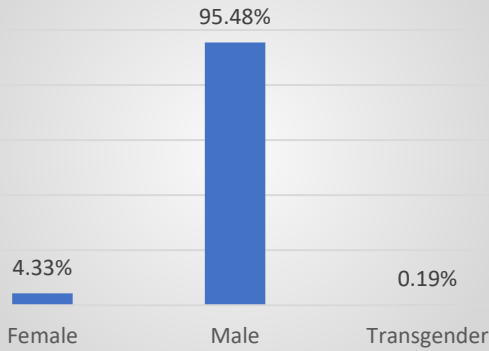

CCSO Population Demographics

In Confinement

Gender Distribution