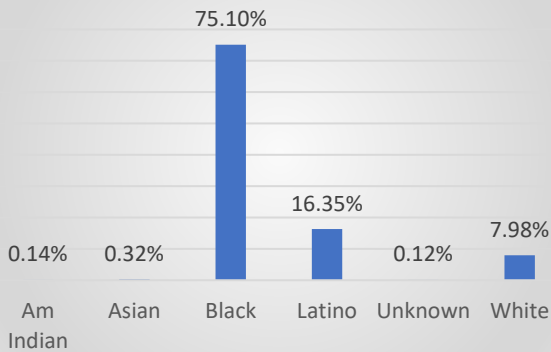

Sheriff's Daily Report

7/7/2021

Under the Custody of the Sheriff	
Total Male and Female	9,456
Jail Population	5,936
Community Corrections	3,520

Jail Population - Behind the Walls

Behind the Walls: Detainees that are physically housed under the Sheriff's custody 24 hours a day/7 days a week. This includes all populations listed on this chart - Divisional populations male & female, Outside Counties, Hospital, PRC, Women's Residential, & VRIC. Detainees in court-ordered treatment programs (PRC, Women's Residential, VRIC) are housed at CCDOC 24 hours a day/7 days week.

Sheriff's Daily Report

7/7/2021

CCSO Population Demographics

In Confinement

Gender Distribution

Race Distribution

Age Distribution

Community Corrections

Gender Distribution

Race Distribution

Age Distribution