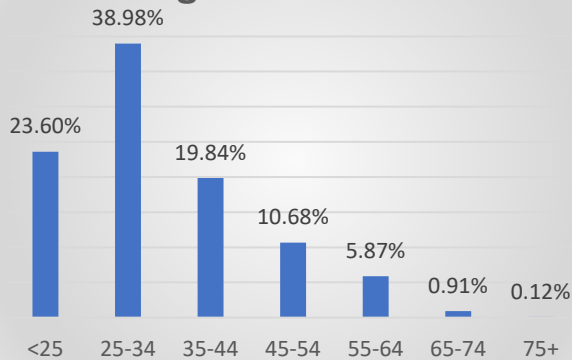

Sheriff's Daily Report

7/7/2021

Under the Custody of the Sheriff	
Total Male and Female	9,456
Jail Population	5,936
Community Corrections	3,520

Jail Population - Behind the Walls

Behind the Walls: Detainees that are physically housed under the Sheriff's custody 24 hours a day/7 days a week. This includes all populations listed on this chart - Divisional populations male & female, Outside Counties, Hospital, PRC, Women's Residential, & VRIC. Detainees in court-ordered treatment programs (PRC, Women's Residential, VRIC) are housed at CCDOC 24 hours a day/7 days week.

Sheriff's Daily Report

7/7/2021

CCSO Population Demographics

In Confinement

Gender Distribution

Race Distribution

Age Distribution

Community Corrections

Gender Distribution

Race Distribution

Age Distribution