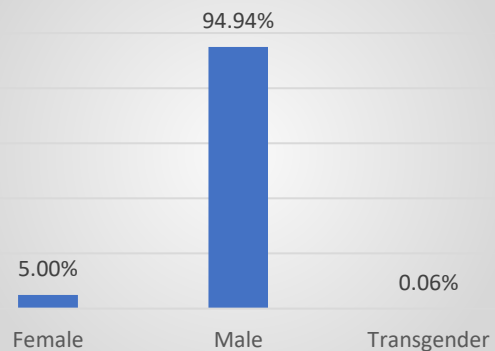

Sheriff's Daily Report

7/7/2021

Under the Custody of the Sheriff	
Total Male and Female	9,456
Jail Population	5,936
Community Corrections	3,520

Jail Population - Behind the Walls

Behind the Walls: Detainees that are physically housed under the Sheriff's custody 24 hours a day/7 days a week. This includes all populations listed on this chart - Divisional populations male & female, Outside Counties, Hospital, PRC, Women's Residential, & VRIC. Detainees in court-ordered treatment programs (PRC, Women's Residential, VRIC) are housed at CCDOC 24 hours a day/7 days week.

Sheriff's Daily Report

7/7/2021

CCSO Population Demographics

In Confinement

Gender Distribution

Race Distribution

Age Distribution

Community Corrections

Gender Distribution

Race Distribution

Age Distribution