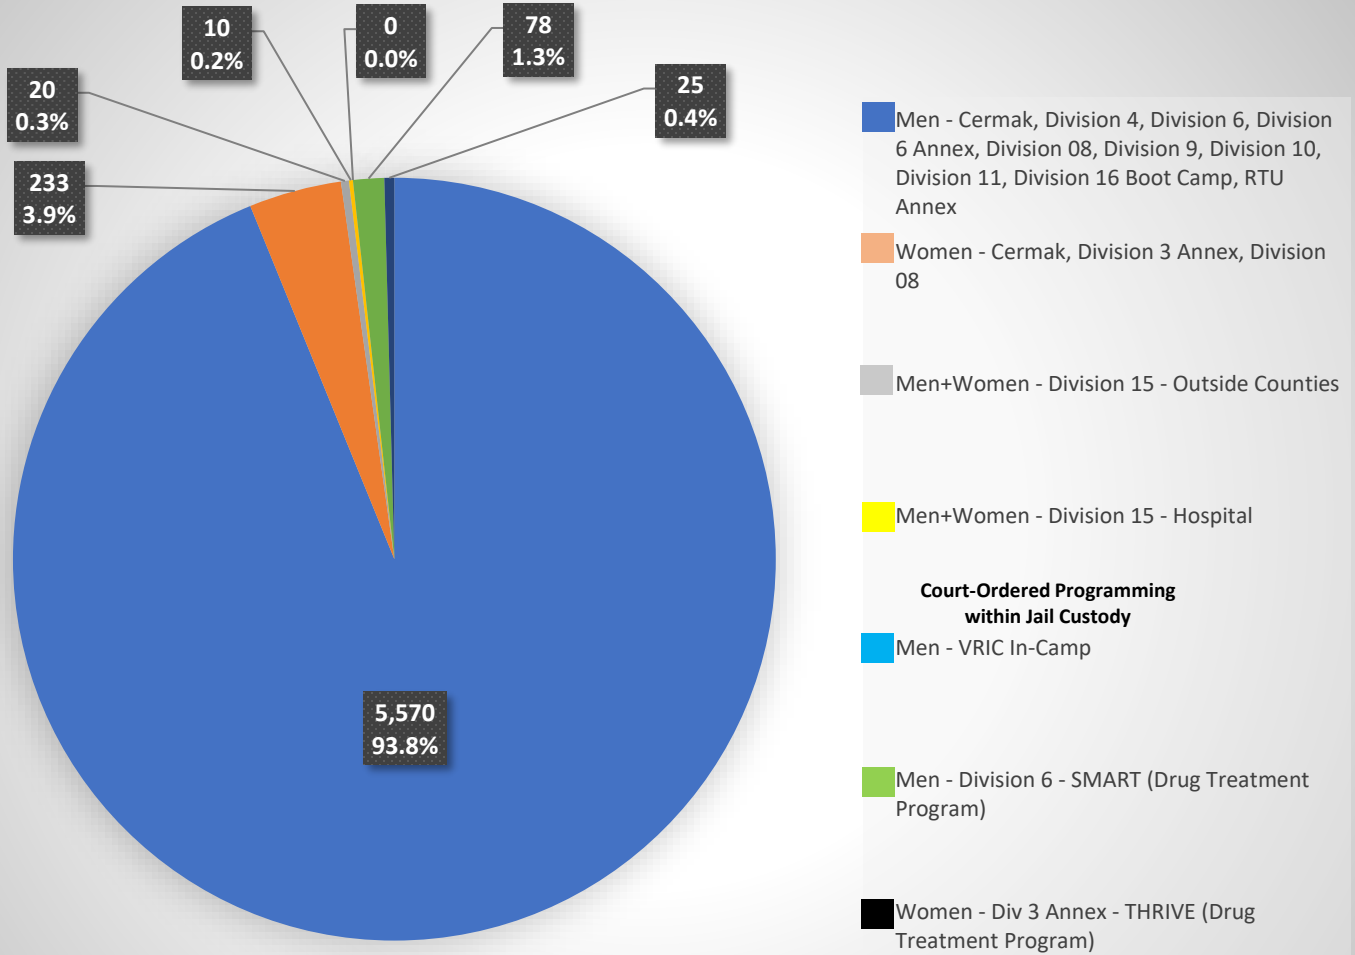

Sheriff's Daily Report

7/7/2021

Under the Custody of the Sheriff	
Total Male and Female	9,456
Jail Population	5,936
Community Corrections	3,520

Jail Population - Behind the Walls

Behind the Walls: Detainees that are physically housed under the Sheriff's custody 24 hours a day/7 days a week. This includes all populations listed on this chart - Divisional populations male & female, Outside Counties, Hospital, PRC, Women's Residential, & VRIC. Detainees in court-ordered treatment programs (PRC, Women's Residential, VRIC) are housed at CCDOC 24 hours a day/7 days week.

Sheriff's Daily Report

7/7/2021

CCSO Population Demographics

In Confinement

Gender Distribution

Race Distribution

Age Distribution

Community Corrections

Gender Distribution

Race Distribution

Age Distribution