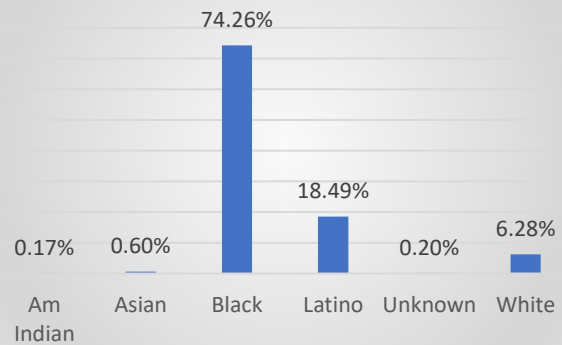

Sheriff's Daily Report

7/7/2021

Under the Custody of the Sheriff	
Total Male and Female	9,456
Jail Population	5,936
Community Corrections	3,520

Jail Population - Behind the Walls

Behind the Walls: Detainees that are physically housed under the Sheriff's custody 24 hours a day/7 days a week. This includes all populations listed on this chart - Divisional populations male & female, Outside Counties, Hospital, PRC, Women's Residential, & VRIC. Detainees in court-ordered treatment programs (PRC, Women's Residential, VRIC) are housed at CCDOC 24 hours a day/7 days week.

Sheriff's Daily Report

7/7/2021

CCSO Population Demographics

In Confinement

Gender Distribution

Race Distribution

Age Distribution

Community Corrections

Gender Distribution

Race Distribution

Age Distribution