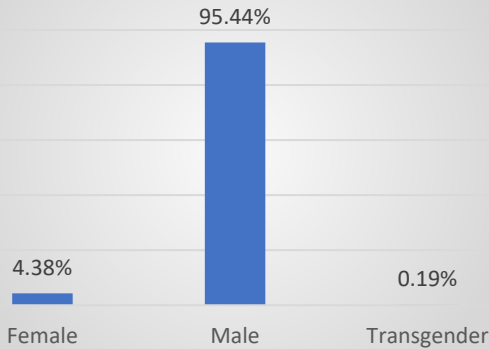

Sheriff's Daily Report

7/7/2021

CCSO Population Demographics

In Confinement

Gender Distribution