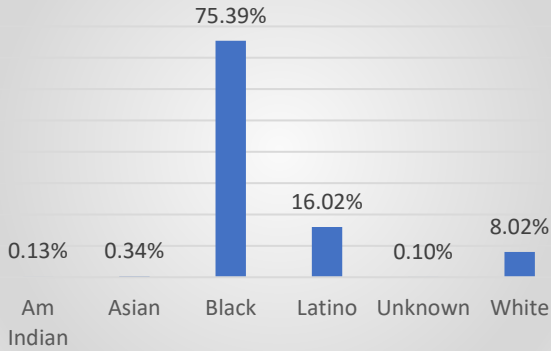

Sheriff's Daily Report

7/12/2021

Under the Custody of the Sheriff	
Total Male and Female	9,475
Jail Population	5,968
Community Corrections	3,507

Jail Population - Behind the Walls

Behind the Walls: Detainees that are physically housed under the Sheriff's custody 24 hours a day/7 days a week. This includes all populations listed on this chart - Divisional populations male & female, Outside Counties, Hospital, PRC, Women's Residential, & VRIC. Detainees in court-ordered treatment programs (PRC, Women's Residential, VRIC) are housed at CCDOC 24 hours a day/7 days week.

Sheriff's Daily Report

7/12/2021

CCSO Population Demographics

In Confinement

Gender Distribution

Race Distribution

Age Distribution

Community Corrections

Gender Distribution

Race Distribution

Age Distribution