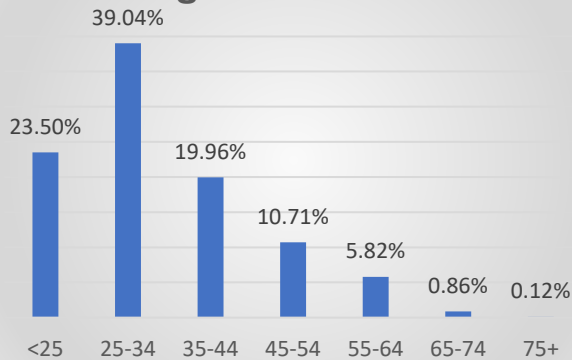

Sheriff's Daily Report

7/12/2021

Under the Custody of the Sheriff	
Total Male and Female	9,475
Jail Population	5,968
Community Corrections	3,507

Jail Population - Behind the Walls

Behind the Walls: Detainees that are physically housed under the Sheriff's custody 24 hours a day/7 days a week. This includes all populations listed on this chart - Divisional populations male & female, Outside Counties, Hospital, PRC, Women's Residential, & VRIC. Detainees in court-ordered treatment programs (PRC, Women's Residential, VRIC) are housed at CCDOC 24 hours a day/7 days week.

Sheriff's Daily Report

7/12/2021

CCSO Population Demographics

In Confinement

Gender Distribution

Race Distribution

Age Distribution

Community Corrections

Gender Distribution

Race Distribution

Age Distribution