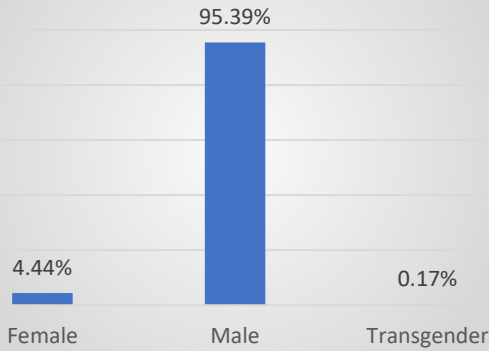

CCSO Population Demographics

In Confinement

Gender Distribution