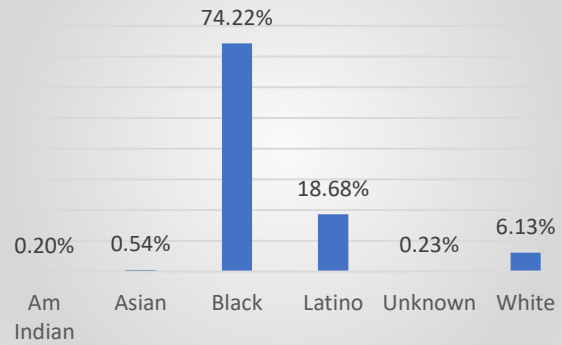

Sheriff's Daily Report

7/12/2021

Under the Custody of the Sheriff	
Total Male and Female	9,475
Jail Population	5,968
Community Corrections	3,507

Jail Population - Behind the Walls

Behind the Walls: Detainees that are physically housed under the Sheriff's custody 24 hours a day/7 days a week. This includes all populations listed on this chart - Divisional populations male & female, Outside Counties, Hospital, PRC, Women's Residential, & VRIC. Detainees in court-ordered treatment programs (PRC, Women's Residential, VRIC) are housed at CCDOC 24 hours a day/7 days week.

Sheriff's Daily Report

7/12/2021

CCSO Population Demographics

In Confinement

Gender Distribution

Race Distribution

Age Distribution

Community Corrections

Gender Distribution

Race Distribution

Age Distribution