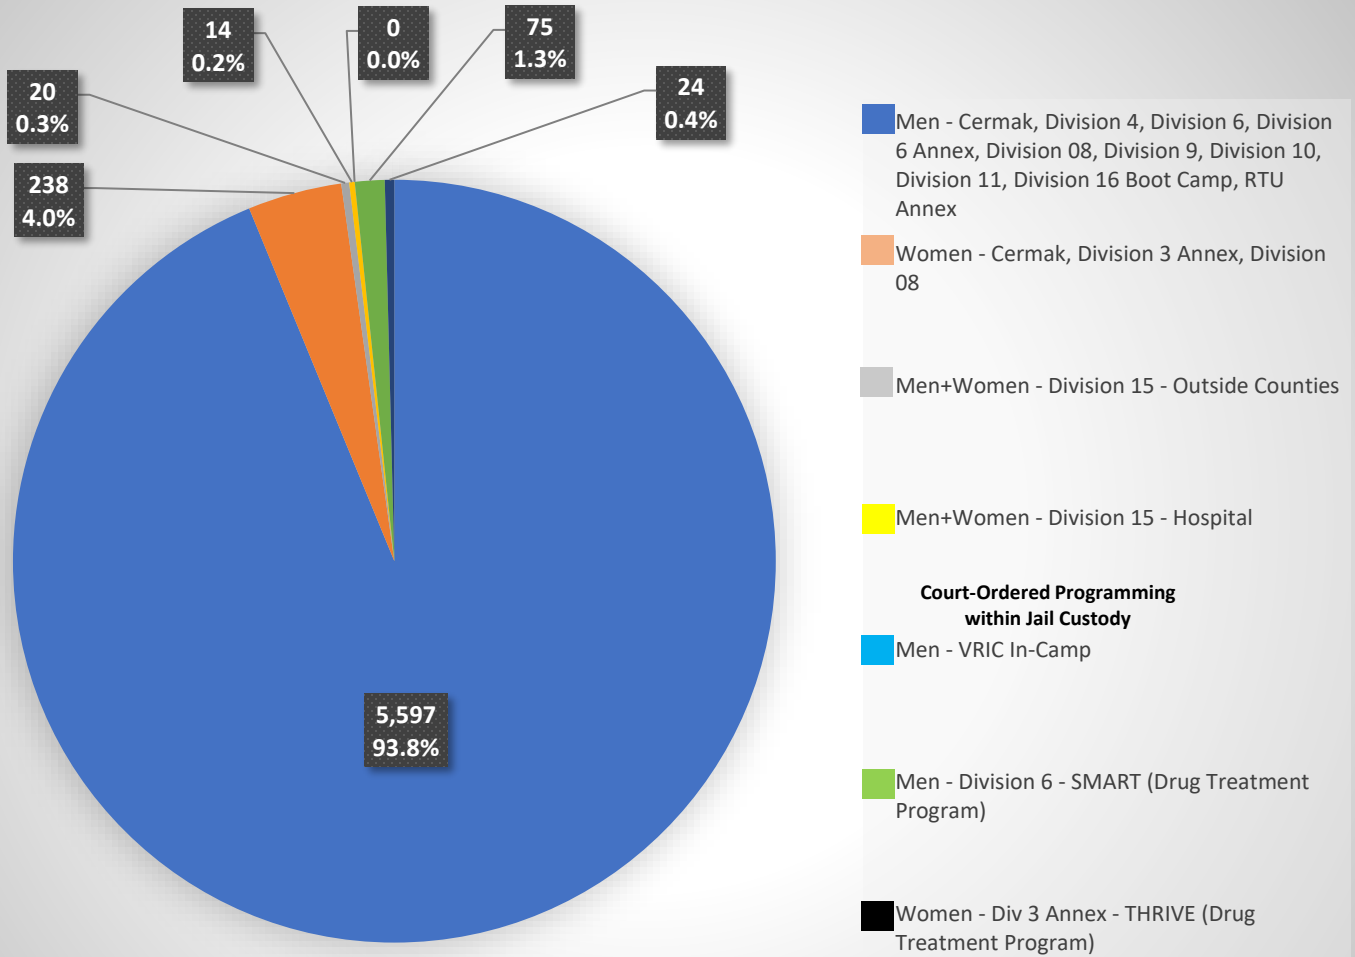

Sheriff's Daily Report

7/12/2021

Under the Custody of the Sheriff	
Total Male and Female	9,475
Jail Population	5,968
Community Corrections	3,507

Jail Population - Behind the Walls

Behind the Walls: Detainees that are physically housed under the Sheriff's custody 24 hours a day/7 days a week. This includes all populations listed on this chart - Divisional populations male & female, Outside Counties, Hospital, PRC, Women's Residential, & VRIC. Detainees in court-ordered treatment programs (PRC, Women's Residential, VRIC) are housed at CCDOC 24 hours a day/7 days week.

Sheriff's Daily Report

7/12/2021

CCSO Population Demographics

In Confinement

Gender Distribution

Race Distribution

Age Distribution

Community Corrections

Gender Distribution

Race Distribution

Age Distribution