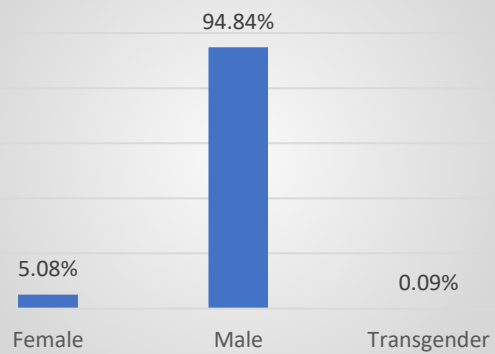

Sheriff's Daily Report

7/12/2021

Under the Custody of the Sheriff	
Total Male and Female	9,475
Jail Population	5,968
Community Corrections	3,507

Jail Population - Behind the Walls

Behind the Walls: Detainees that are physically housed under the Sheriff's custody 24 hours a day/7 days a week. This includes all populations listed on this chart - Divisional populations male & female, Outside Counties, Hospital, PRC, Women's Residential, & VRIC. Detainees in court-ordered treatment programs (PRC, Women's Residential, VRIC) are housed at CCDOC 24 hours a day/7 days week.

Sheriff's Daily Report

7/12/2021

CCSO Population Demographics

In Confinement

Gender Distribution

Race Distribution

Age Distribution

Community Corrections

Gender Distribution

Race Distribution

Age Distribution