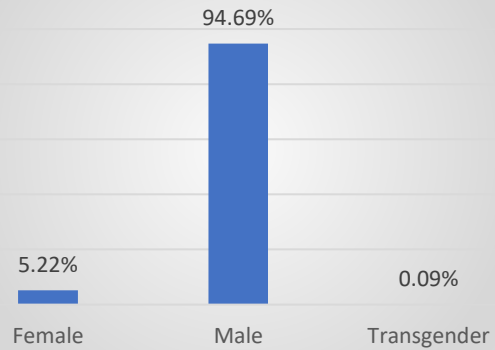

Sheriff's Daily Report

7/14/2021

Under the Custody of the Sheriff	
Total Male and Female	9,431
Jail Population	5,946
Community Corrections	3,485

Jail Population - Behind the Walls

Behind the Walls: Detainees that are physically housed under the Sheriff's custody 24 hours a day/7 days a week. This includes all populations listed on this chart - Divisional populations male & female, Outside Counties, Hospital, PRC, Women's Residential, & VRIC. Detainees in court-ordered treatment programs (PRC, Women's Residential, VRIC) are housed at CCDOC 24 hours a day/7 days week.

Sheriff's Daily Report

7/14/2021

CCSO Population Demographics

In Confinement

Gender Distribution

Race Distribution

Age Distribution

Community Corrections

Gender Distribution

Race Distribution

Age Distribution