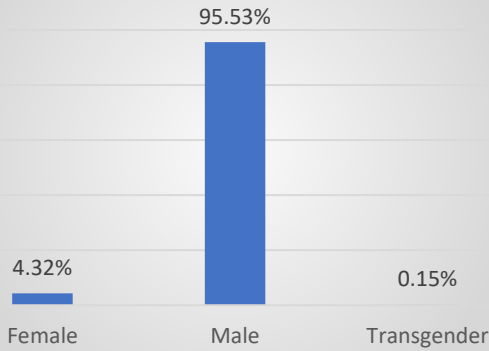

CCSO Population Demographics

In Confinement

Gender Distribution