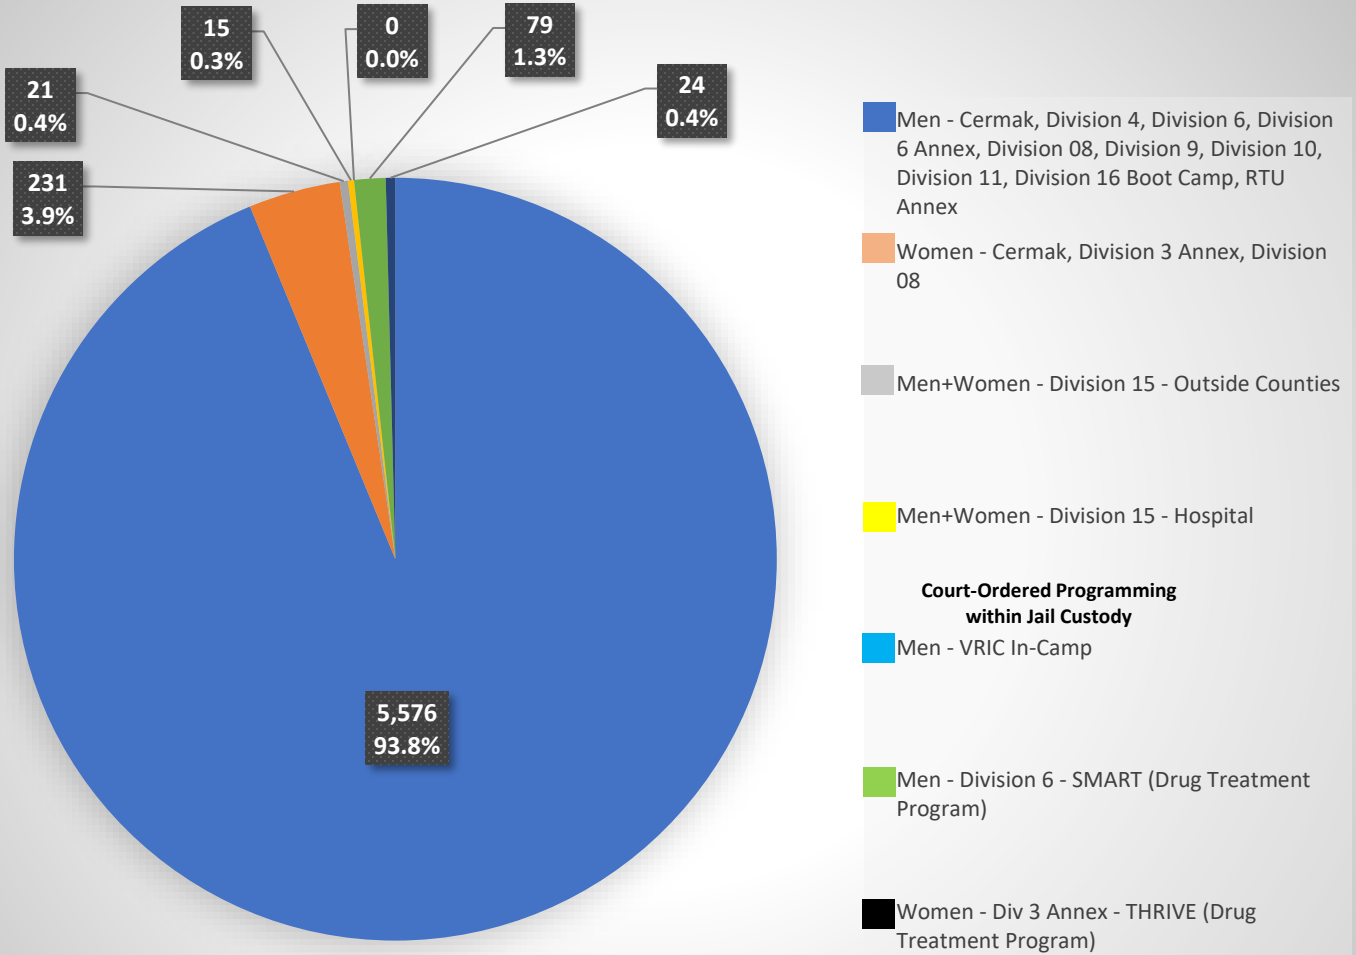

Sheriff's Daily Report

7/14/2021

Under the Custody of the Sheriff	
Total Male and Female	9,431
Jail Population	5,946
Community Corrections	3,485

Jail Population - Behind the Walls

Behind the Walls: Detainees that are physically housed under the Sheriff's custody 24 hours a day/7 days a week. This includes all populations listed on this chart - Divisional populations male & female, Outside Counties, Hospital, PRC, Women's Residential, & VRIC. Detainees in court-ordered treatment programs (PRC, Women's Residential, VRIC) are housed at CCDOC 24 hours a day/7 days week.

Sheriff's Daily Report

7/14/2021

CCSO Population Demographics

In Confinement

Gender Distribution

Race Distribution

Age Distribution

Community Corrections

Gender Distribution

Race Distribution

Age Distribution