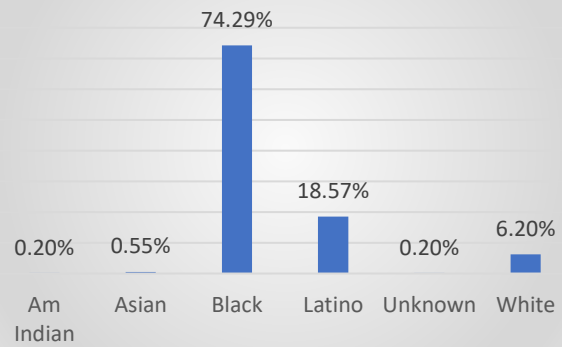

Sheriff's Daily Report

7/14/2021

Under the Custody of the Sheriff	
Total Male and Female	9,431
Jail Population	5,946
Community Corrections	3,485

Jail Population - Behind the Walls

Behind the Walls: Detainees that are physically housed under the Sheriff's custody 24 hours a day/7 days a week. This includes all populations listed on this chart - Divisional populations male & female, Outside Counties, Hospital, PRC, Women's Residential, & VRIC. Detainees in court-ordered treatment programs (PRC, Women's Residential, VRIC) are housed at CCDOC 24 hours a day/7 days week.

Sheriff's Daily Report

7/14/2021

CCSO Population Demographics

In Confinement

Gender Distribution

Race Distribution

Age Distribution

Community Corrections

Gender Distribution

Race Distribution

Age Distribution