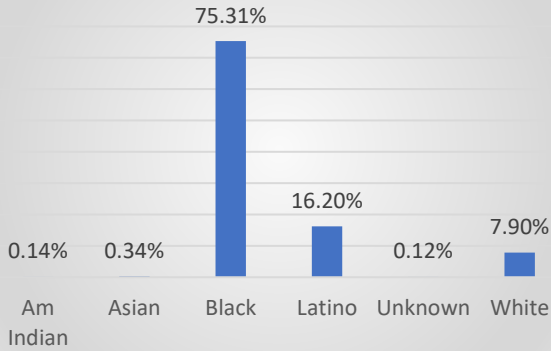

Sheriff's Daily Report

7/14/2021

Under the Custody of the Sheriff	
Total Male and Female	9,431
Jail Population	5,946
Community Corrections	3,485

Jail Population - Behind the Walls

Behind the Walls: Detainees that are physically housed under the Sheriff's custody 24 hours a day/7 days a week. This includes all populations listed on this chart - Divisional populations male & female, Outside Counties, Hospital, PRC, Women's Residential, & VRIC. Detainees in court-ordered treatment programs (PRC, Women's Residential, VRIC) are housed at CCDOC 24 hours a day/7 days week.

Sheriff's Daily Report

7/14/2021

CCSO Population Demographics

In Confinement

Gender Distribution

Race Distribution

Age Distribution

Community Corrections

Gender Distribution

Race Distribution

Age Distribution