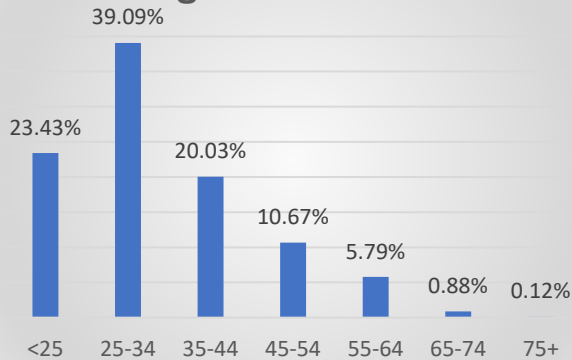

Sheriff's Daily Report

7/14/2021

Under the Custody of the Sheriff	
Total Male and Female	9,431
Jail Population	5,946
Community Corrections	3,485

Jail Population - Behind the Walls

Behind the Walls: Detainees that are physically housed under the Sheriff's custody 24 hours a day/7 days a week. This includes all populations listed on this chart - Divisional populations male & female, Outside Counties, Hospital, PRC, Women's Residential, & VRIC. Detainees in court-ordered treatment programs (PRC, Women's Residential, VRIC) are housed at CCDOC 24 hours a day/7 days week.

Sheriff's Daily Report

7/14/2021

CCSO Population Demographics

In Confinement

Gender Distribution

Race Distribution

Age Distribution

Community Corrections

Gender Distribution

Race Distribution

Age Distribution