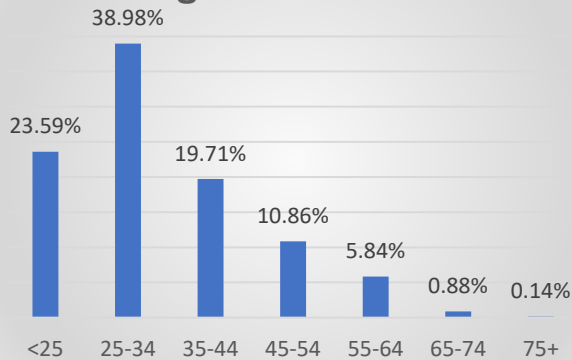

Sheriff's Daily Report

7/25/2021

Under the Custody of the Sheriff	
Total Male and Female	9,361
Jail Population	5,942
Community Corrections	3,419

Jail Population - Behind the Walls

Behind the Walls: Detainees that are physically housed under the Sheriff's custody 24 hours a day/7 days a week. This includes all populations listed on this chart - Divisional populations male & female, Outside Counties, Hospital, PRC, Women's Residential, & VRIC. Detainees in court-ordered treatment programs (PRC, Women's Residential, VRIC) are housed at CCDOC 24 hours a day/7 days week.

Sheriff's Daily Report

7/25/2021

CCSO Population Demographics

In Confinement

Community Corrections

Gender Distribution

Gender Distribution

Race Distribution

Race Distribution

Age Distribution

Age Distribution