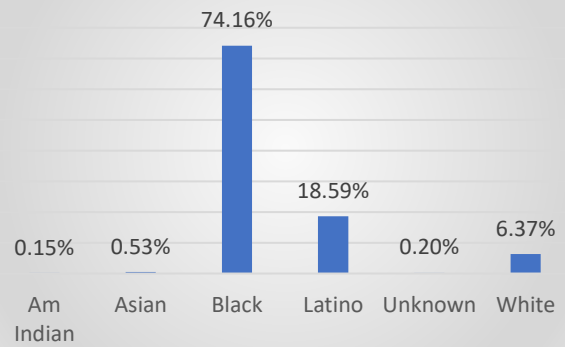

Sheriff's Daily Report

7/25/2021

Under the Custody of the Sheriff	
Total Male and Female	9,361
Jail Population	5,942
Community Corrections	3,419

Jail Population - Behind the Walls

Behind the Walls: Detainees that are physically housed under the Sheriff's custody 24 hours a day/7 days a week. This includes all populations listed on this chart - Divisional populations male & female, Outside Counties, Hospital, PRC, Women's Residential, & VRIC. Detainees in court-ordered treatment programs (PRC, Women's Residential, VRIC) are housed at CCDOC 24 hours a day/7 days week.

Sheriff's Daily Report

7/25/2021

CCSO Population Demographics

In Confinement

Community Corrections

Gender Distribution

Gender Distribution

Race Distribution

Race Distribution

Age Distribution

Age Distribution