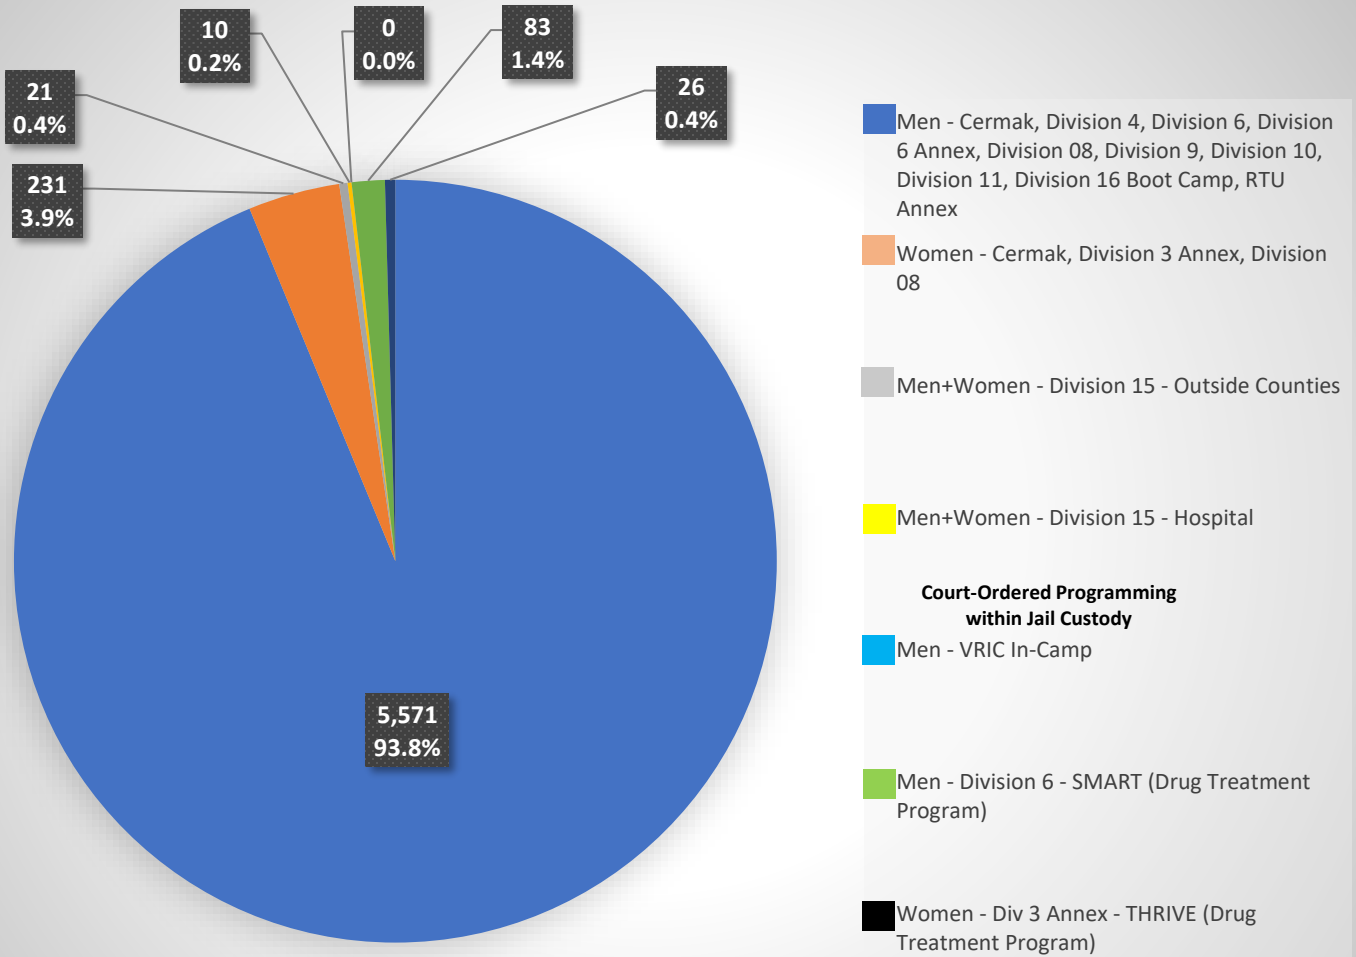

Sheriff's Daily Report

7/25/2021

Under the Custody of the Sheriff	
Total Male and Female	9,361
Jail Population	5,942
Community Corrections	3,419

Jail Population - Behind the Walls

Behind the Walls: Detainees that are physically housed under the Sheriff's custody 24 hours a day/7 days a week. This includes all populations listed on this chart - Divisional populations male & female, Outside Counties, Hospital, PRC, Women's Residential, & VRIC. Detainees in court-ordered treatment programs (PRC, Women's Residential, VRIC) are housed at CCDOC 24 hours a day/7 days week.

Sheriff's Daily Report

7/25/2021

CCSO Population Demographics

In Confinement

Community Corrections

Gender Distribution

Gender Distribution

Race Distribution

Race Distribution

Age Distribution

Age Distribution