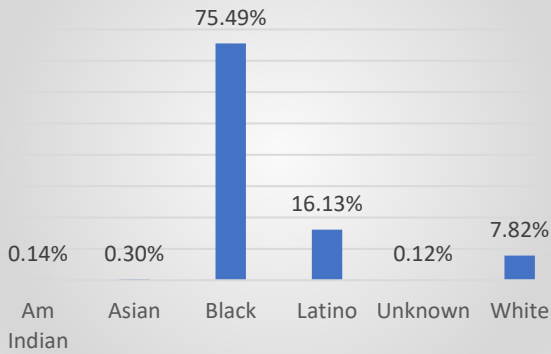

Sheriff's Daily Report

7/25/2021

Under the Custody of the Sheriff	
Total Male and Female	9,361
Jail Population	5,942
Community Corrections	3,419

Jail Population - Behind the Walls

Behind the Walls: Detainees that are physically housed under the Sheriff's custody 24 hours a day/7 days a week. This includes all populations listed on this chart - Divisional populations male & female, Outside Counties, Hospital, PRC, Women's Residential, & VRIC. Detainees in court-ordered treatment programs (PRC, Women's Residential, VRIC) are housed at CCDOC 24 hours a day/7 days week.

Sheriff's Daily Report

7/25/2021

CCSO Population Demographics

In Confinement

Community Corrections

Gender Distribution

Gender Distribution

Race Distribution

Race Distribution

Age Distribution

Age Distribution