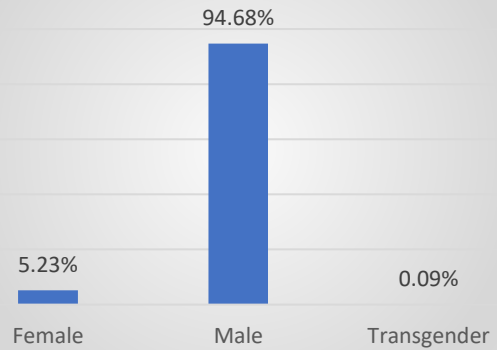

Sheriff's Daily Report

7/25/2021

Under the Custody of the Sheriff	
Total Male and Female	9,361
Jail Population	5,942
Community Corrections	3,419

Jail Population - Behind the Walls

Behind the Walls: Detainees that are physically housed under the Sheriff's custody 24 hours a day/7 days a week. This includes all populations listed on this chart - Divisional populations male & female, Outside Counties, Hospital, PRC, Women's Residential, & VRIC. Detainees in court-ordered treatment programs (PRC, Women's Residential, VRIC) are housed at CCDOC 24 hours a day/7 days week.

Sheriff's Daily Report

7/25/2021

CCSO Population Demographics

In Confinement

Community Corrections

Gender Distribution

Gender Distribution

Race Distribution

Race Distribution

Age Distribution

Age Distribution