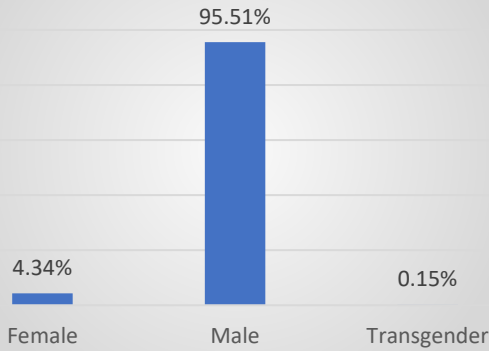

Sheriff's Daily Report

7/25/2021

Under the Custody of the Sheriff	
Total Male and Female	9,361
Jail Population	5,942
Community Corrections	3,419

Jail Population - Behind the Walls

Behind the Walls: Detainees that are physically housed under the Sheriff's custody 24 hours a day/7 days a week. This includes all populations listed on this chart - Divisional populations male & female, Outside Counties, Hospital, PRC, Women's Residential, & VRIC. Detainees in court-ordered treatment programs (PRC, Women's Residential, VRIC) are housed at CCDOC 24 hours a day/7 days week.

Sheriff's Daily Report

7/25/2021

CCSO Population Demographics

In Confinement

Community Corrections

Gender Distribution

Gender Distribution

Race Distribution

Race Distribution

Age Distribution

Age Distribution