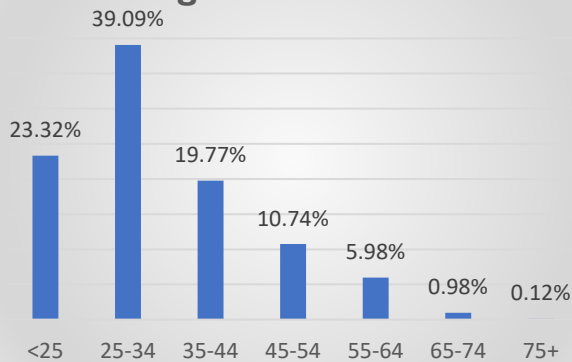

Sheriff's Daily Report

8/9/2021

Under the Custody of the Sheriff	
Total Male and Female	9,381
Jail Population	6,044
Community Corrections	3,337

Jail Population - Behind the Walls

Behind the Walls: Detainees that are physically housed under the Sheriff's custody 24 hours a day/7 days a week. This includes all populations listed on this chart - Divisional populations male & female, Outside Counties, Hospital, PRC, Women's Residential, & VRIC. Detainees in court-ordered treatment programs (PRC, Women's Residential, VRIC) are housed at CCDOC 24 hours a day/7 days week.

Sheriff's Daily Report

8/9/2021

CCSO Population Demographics

In Confinement

Community Corrections

Gender Distribution

Gender Distribution

Race Distribution

Race Distribution

Age Distribution

Age Distribution