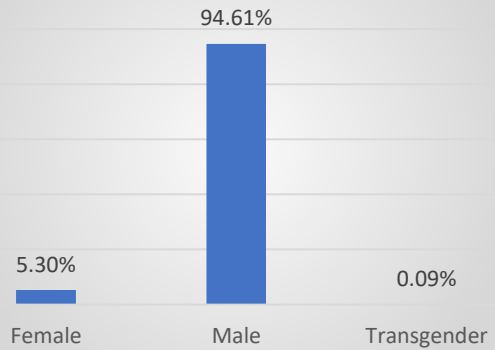

Sheriff's Daily Report

8/9/2021

Under the Custody of the Sheriff	
Total Male and Female	9,381
Jail Population	6,044
Community Corrections	3,337

Jail Population - Behind the Walls

Behind the Walls: Detainees that are physically housed under the Sheriff's custody 24 hours a day/7 days a week. This includes all populations listed on this chart - Divisional populations male & female, Outside Counties, Hospital, PRC, Women's Residential, & VRIC. Detainees in court-ordered treatment programs (PRC, Women's Residential, VRIC) are housed at CCDOC 24 hours a day/7 days week.

Sheriff's Daily Report

8/9/2021

CCSO Population Demographics

In Confinement

Community Corrections

Gender Distribution

Gender Distribution

Race Distribution

Race Distribution

Age Distribution

Age Distribution