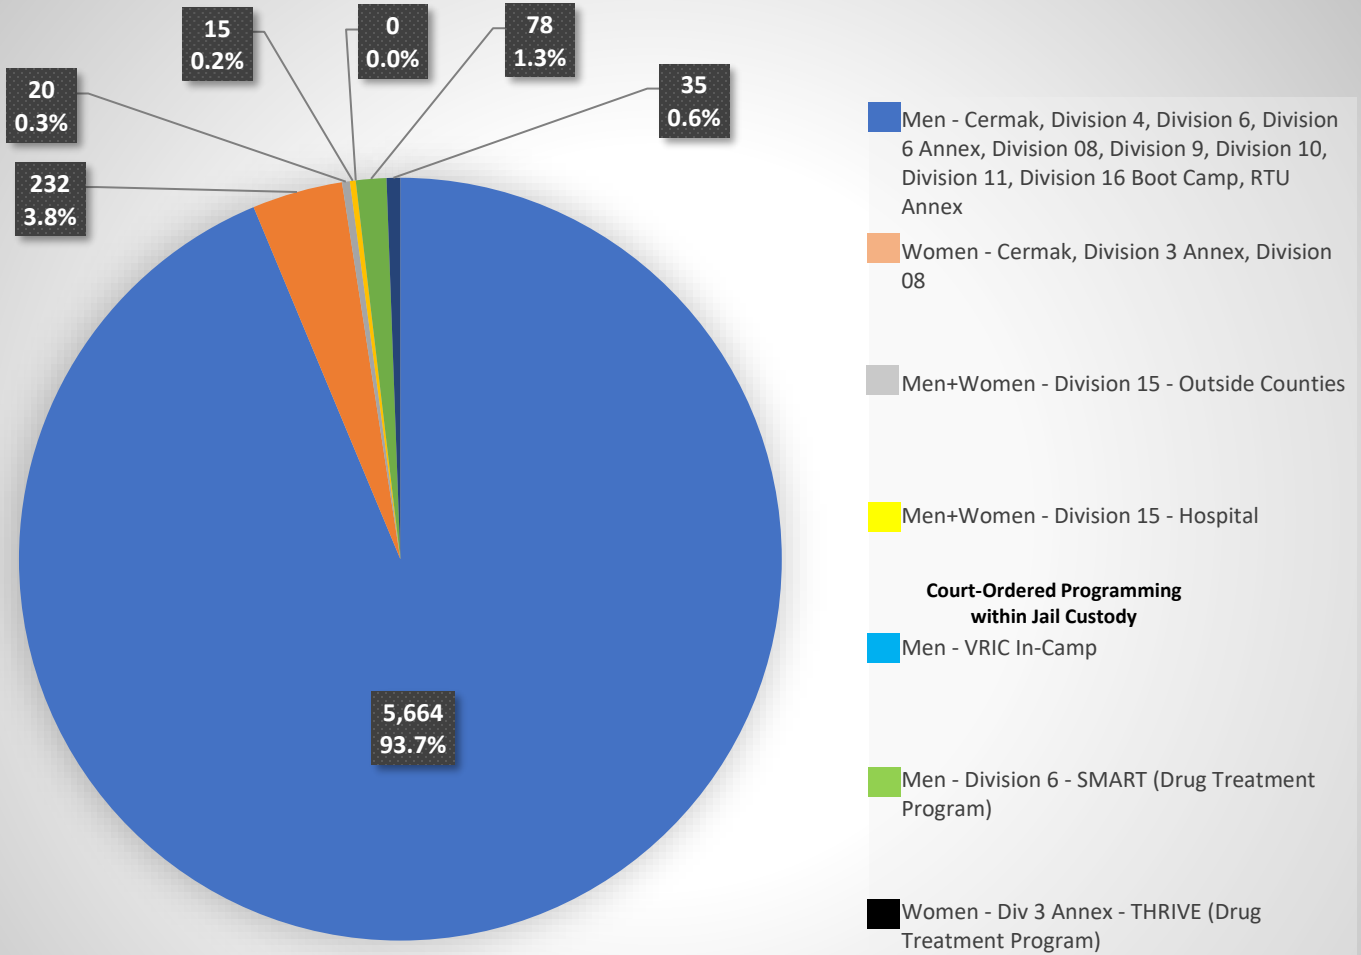

Sheriff's Daily Report

8/9/2021

Under the Custody of the Sheriff	
Total Male and Female	9,381
Jail Population	6,044
Community Corrections	3,337

Jail Population - Behind the Walls

Behind the Walls: Detainees that are physically housed under the Sheriff's custody 24 hours a day/7 days a week. This includes all populations listed on this chart - Divisional populations male & female, Outside Counties, Hospital, PRC, Women's Residential, & VRIC. Detainees in court-ordered treatment programs (PRC, Women's Residential, VRIC) are housed at CCDOC 24 hours a day/7 days week.

Sheriff's Daily Report

8/9/2021

CCSO Population Demographics

In Confinement

Community Corrections

Gender Distribution

Gender Distribution

Race Distribution

Race Distribution

Age Distribution

Age Distribution