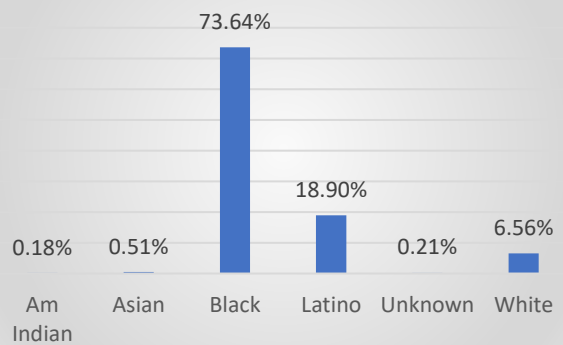

Sheriff's Daily Report

8/9/2021

Under the Custody of the Sheriff	
Total Male and Female	9,381
Jail Population	6,044
Community Corrections	3,337

Jail Population - Behind the Walls

Behind the Walls: Detainees that are physically housed under the Sheriff's custody 24 hours a day/7 days a week. This includes all populations listed on this chart - Divisional populations male & female, Outside Counties, Hospital, PRC, Women's Residential, & VRIC. Detainees in court-ordered treatment programs (PRC, Women's Residential, VRIC) are housed at CCDOC 24 hours a day/7 days week.

Sheriff's Daily Report

8/9/2021

CCSO Population Demographics

In Confinement

Community Corrections

Gender Distribution

Gender Distribution

Race Distribution

Race Distribution

Age Distribution

Age Distribution