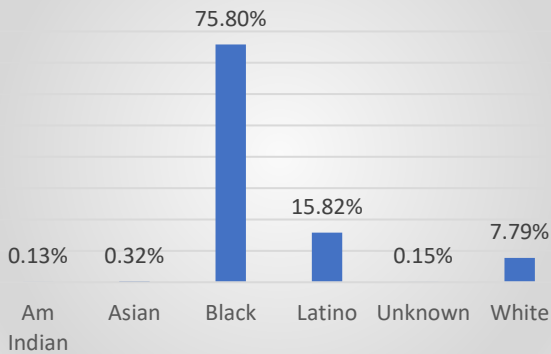

Sheriff's Daily Report

8/9/2021

Under the Custody of the Sheriff	
Total Male and Female	9,381
Jail Population	6,044
Community Corrections	3,337

Jail Population - Behind the Walls

Behind the Walls: Detainees that are physically housed under the Sheriff's custody 24 hours a day/7 days a week. This includes all populations listed on this chart - Divisional populations male & female, Outside Counties, Hospital, PRC, Women's Residential, & VRIC. Detainees in court-ordered treatment programs (PRC, Women's Residential, VRIC) are housed at CCDOC 24 hours a day/7 days week.

Sheriff's Daily Report

8/9/2021

CCSO Population Demographics

In Confinement

Community Corrections

Gender Distribution

Gender Distribution

Race Distribution

Race Distribution

Age Distribution

Age Distribution