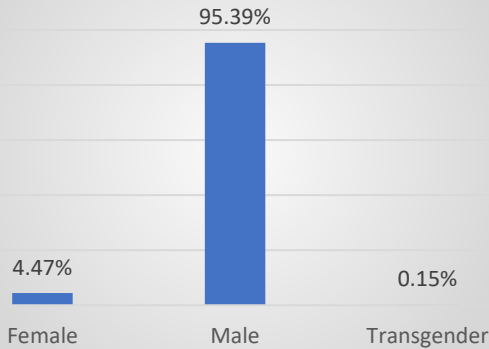

Sheriff's Daily Report

8/9/2021

Under the Custody of the Sheriff	
Total Male and Female	9,381
Jail Population	6,044
Community Corrections	3,337

Jail Population - Behind the Walls

Behind the Walls: Detainees that are physically housed under the Sheriff's custody 24 hours a day/7 days a week. This includes all populations listed on this chart - Divisional populations male & female, Outside Counties, Hospital, PRC, Women's Residential, & VRIC. Detainees in court-ordered treatment programs (PRC, Women's Residential, VRIC) are housed at CCDOC 24 hours a day/7 days week.

Sheriff's Daily Report

8/9/2021

CCSO Population Demographics

In Confinement

Community Corrections

Gender Distribution

Gender Distribution

Race Distribution

Race Distribution

Age Distribution

Age Distribution