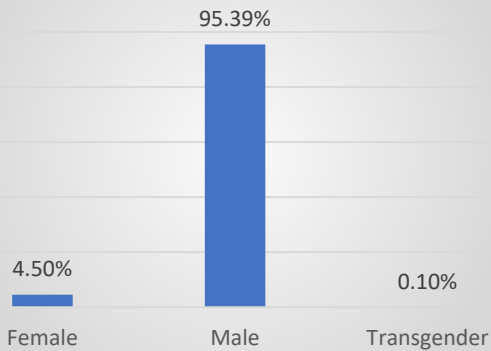

Sheriff's Daily Report

8/20/2021

CCSO Population Demographics

In Confinement

Community Corrections

Gender Distribution