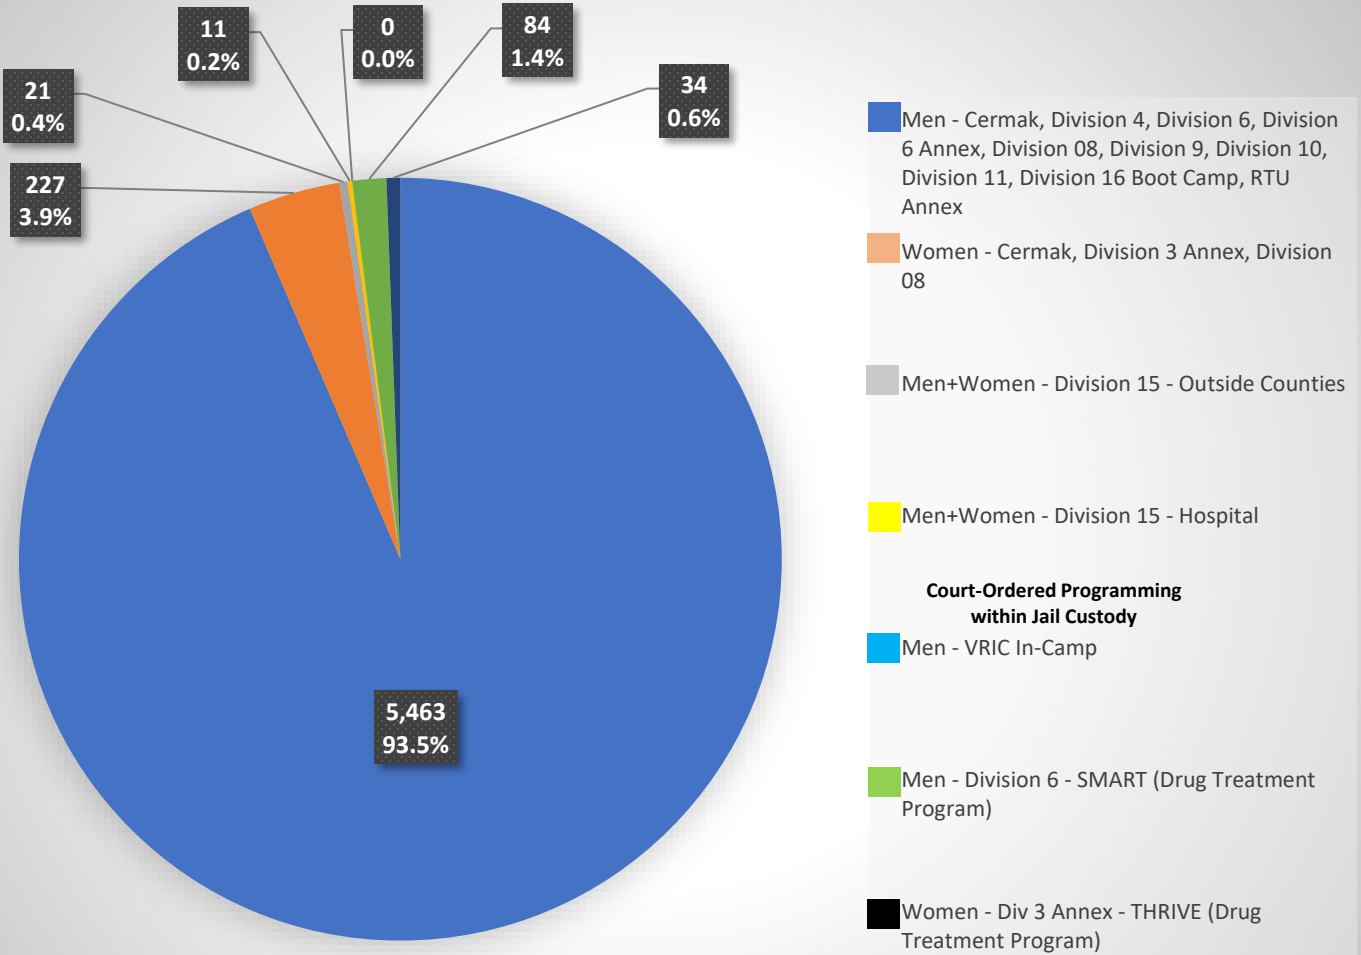

## 8/20/2021

Under the Custody of the Sheriff	
<b>Total Male and Female</b>	<b>9,122</b>
Jail Population	5,840
Community Corrections	3,282

### Jail Population - Behind the Walls

Behind the Walls: Detainees that are physically housed under the Sheriff's custody 24 hours a day/7 days a week. This includes all populations listed on this chart - Divisional populations male & female, Outside Counties, Hospital, PRC, Women's Residential, & VRIC. Detainees in court-ordered treatment programs (PRC, Women's Residential, VRIC) are housed at CCDOC 24 hours a day/7 days week.

#### Age Distribution