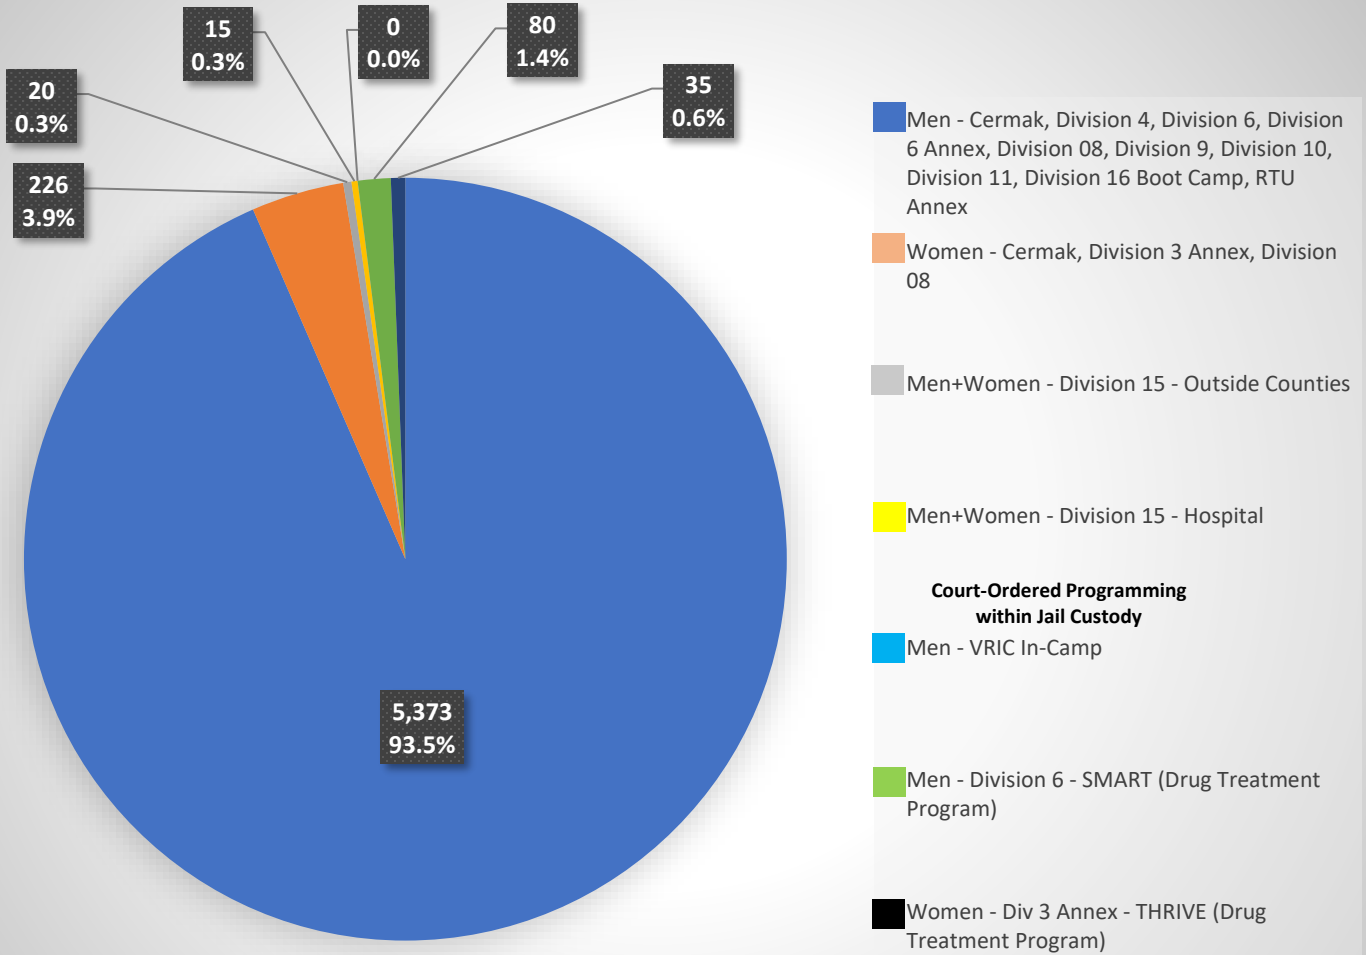

## 8/25/2021

Under the Custody of the Sheriff	
<b>Total Male and Female</b>	<b>9,010</b>
Jail Population	5,749
Community Corrections	3,261

### Jail Population - Behind the Walls

Behind the Walls: Detainees that are physically housed under the Sheriff's custody 24 hours a day/7 days a week. This includes all populations listed on this chart - Divisional populations male & female, Outside Counties, Hospital, PRC, Women's Residential, & VRIC. Detainees in court-ordered treatment programs (PRC, Women's Residential, VRIC) are housed at CCDOC 24 hours a day/7 days week.

##### Race Distribution

##### Age Distribution