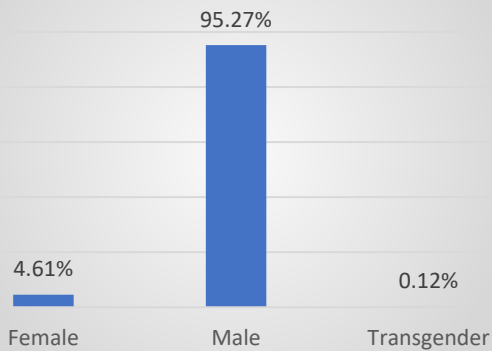

Sheriff's Daily Report

8/25/2021

CCSO Population Demographics

In Confinement

Gender Distribution