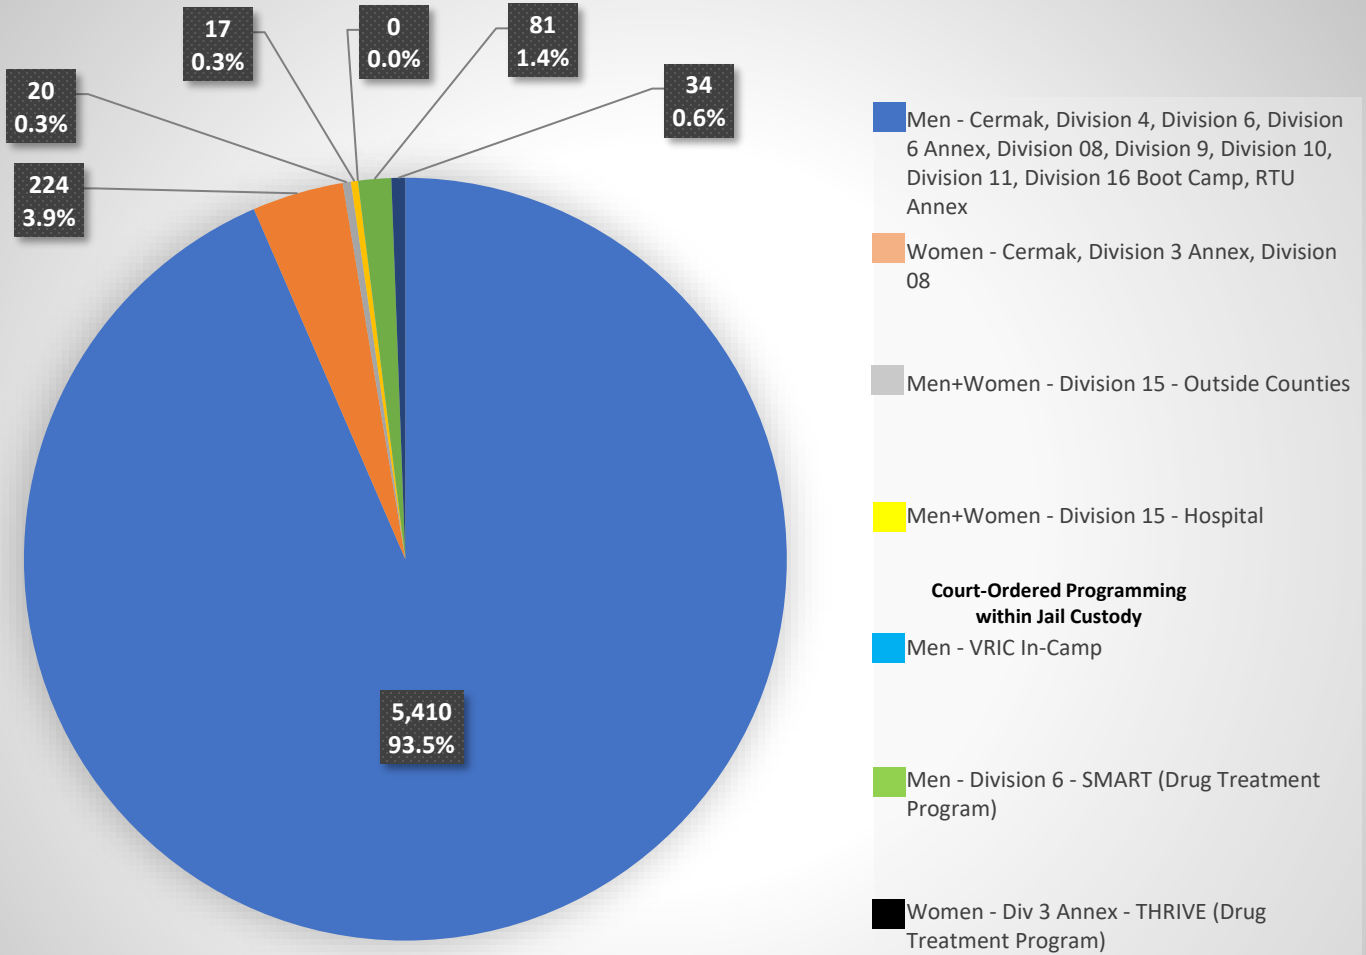

### Jail Population - Behind the Walls

Behind the Walls: Detainees that are physically housed under the Sheriff's custody 24 hours a day/7 days a week. This includes all populations listed on this chart - Divisional populations male & female, Outside Counties, Hospital, PRC, Women's Residential, & VRIC. Detainees in court-ordered treatment programs (PRC, Women's Residential, VRIC) are housed at CCDOC 24 hours a day/7 days week.

#### Race Distribution

#### Age Distribution