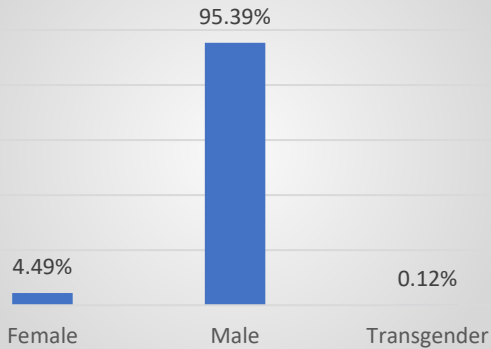

CCSO Population Demographics

In Confinement

Community Corrections

Gender Distribution