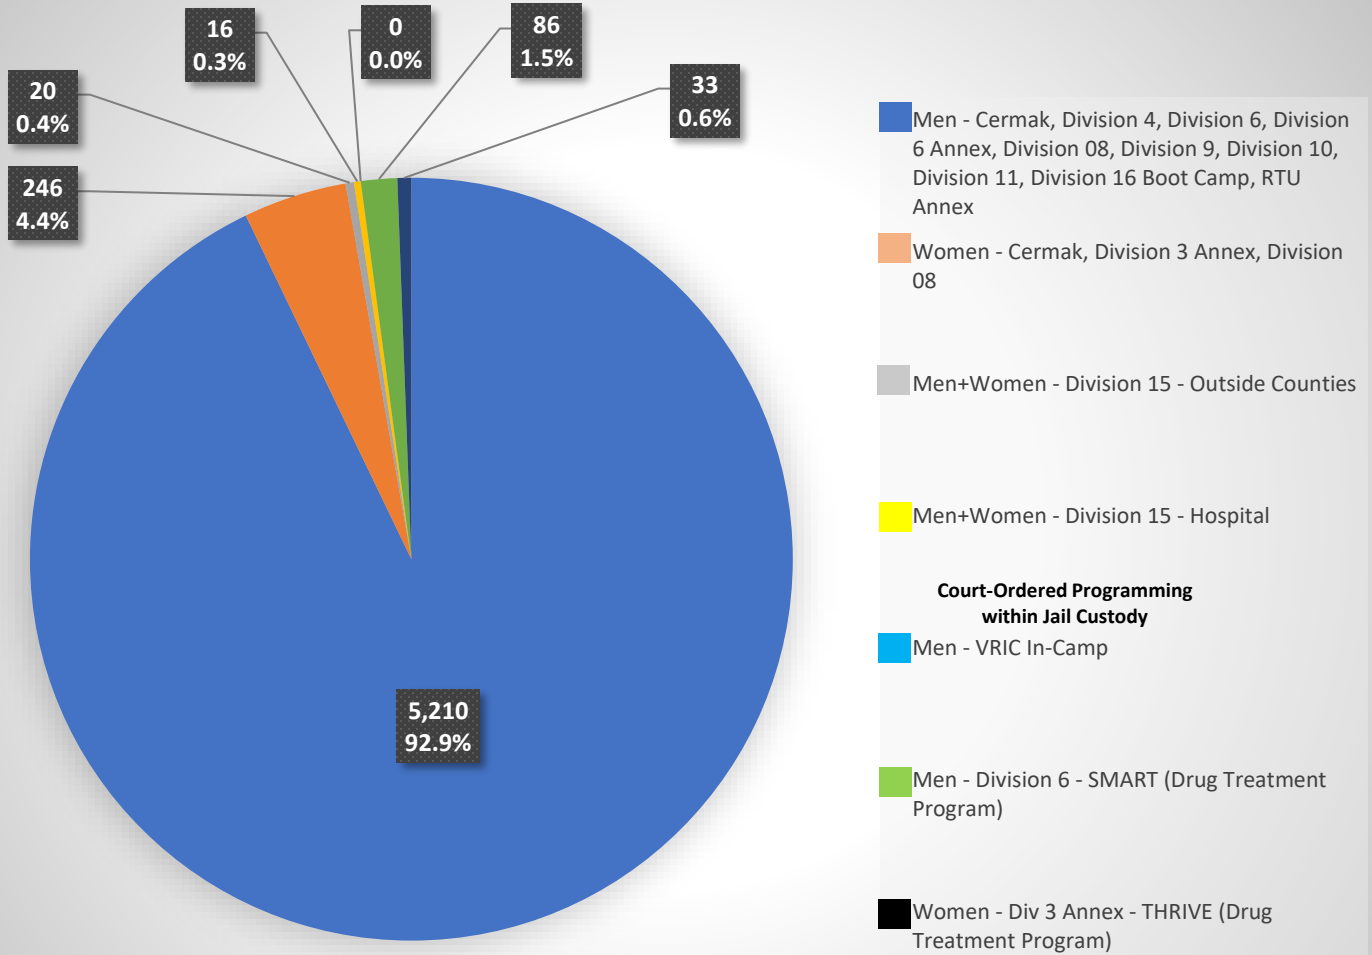

Sheriff's Daily Report

9/7/2021

Under the Custody of the Sheriff	
Total Male and Female	8,795
Jail Population	5,611
Community Corrections	3,184

Jail Population - Behind the Walls

Behind the Walls: Detainees that are physically housed under the Sheriff's custody 24 hours a day/7 days a week. This includes all populations listed on this chart - Divisional populations male & female, Outside Counties, Hospital, PRC, Women's Residential, & VRIC. Detainees in court-ordered treatment programs (PRC, Women's Residential, VRIC) are housed at CCDOC 24 hours a day/7 days week.

Sheriff's Daily Report

9/7/2021

CCSO Population Demographics

In Confinement

Gender Distribution

Race Distribution

Age Distribution

Community Corrections

Gender Distribution

Race Distribution

Age Distribution