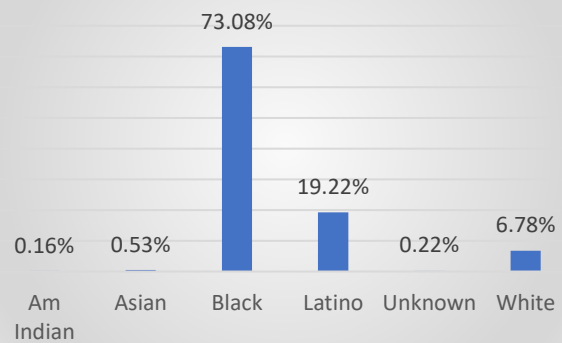

Sheriff's Daily Report

9/7/2021

Under the Custody of the Sheriff	
Total Male and Female	8,795
Jail Population	5,611
Community Corrections	3,184

Jail Population - Behind the Walls

Behind the Walls: Detainees that are physically housed under the Sheriff's custody 24 hours a day/7 days a week. This includes all populations listed on this chart - Divisional populations male & female, Outside Counties, Hospital, PRC, Women's Residential, & VRIC. Detainees in court-ordered treatment programs (PRC, Women's Residential, VRIC) are housed at CCDOC 24 hours a day/7 days week.

Sheriff's Daily Report

9/7/2021

CCSO Population Demographics

In Confinement

Gender Distribution

Race Distribution

Age Distribution

Community Corrections

Gender Distribution

Race Distribution

Age Distribution