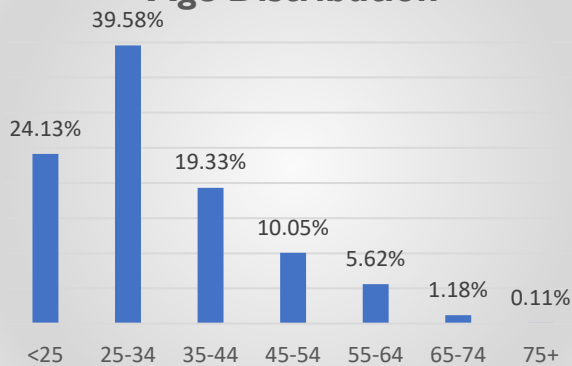

Sheriff's Daily Report

9/7/2021

Under the Custody of the Sheriff	
Total Male and Female	8,795
Jail Population	5,611
Community Corrections	3,184

Jail Population - Behind the Walls

Behind the Walls: Detainees that are physically housed under the Sheriff's custody 24 hours a day/7 days a week. This includes all populations listed on this chart - Divisional populations male & female, Outside Counties, Hospital, PRC, Women's Residential, & VRIC. Detainees in court-ordered treatment programs (PRC, Women's Residential, VRIC) are housed at CCDOC 24 hours a day/7 days week.

Sheriff's Daily Report

9/7/2021

CCSO Population Demographics

In Confinement

Gender Distribution

Race Distribution

Age Distribution

Community Corrections

Gender Distribution

Race Distribution

Age Distribution