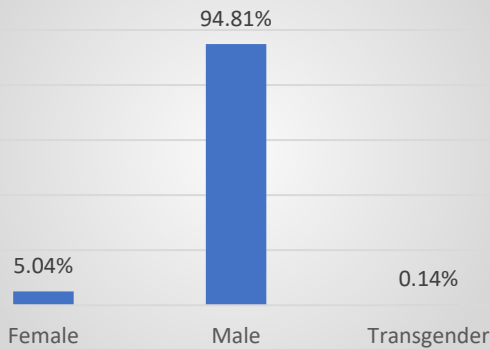

Sheriff's Daily Report

9/7/2021

CCSO Population Demographics

In Confinement

Gender Distribution