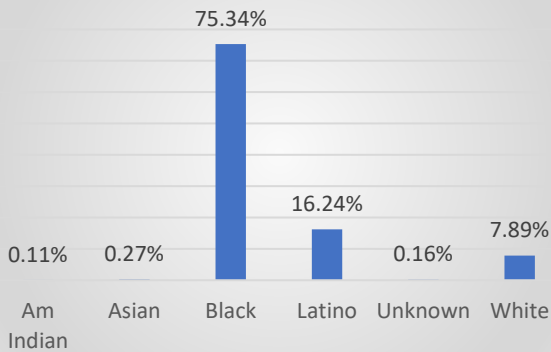

Sheriff's Daily Report

9/7/2021

Under the Custody of the Sheriff	
Total Male and Female	8,795
Jail Population	5,611
Community Corrections	3,184

Jail Population - Behind the Walls

Behind the Walls: Detainees that are physically housed under the Sheriff's custody 24 hours a day/7 days a week. This includes all populations listed on this chart - Divisional populations male & female, Outside Counties, Hospital, PRC, Women's Residential, & VRIC. Detainees in court-ordered treatment programs (PRC, Women's Residential, VRIC) are housed at CCDOC 24 hours a day/7 days week.

Sheriff's Daily Report

9/7/2021

CCSO Population Demographics

In Confinement

Gender Distribution

Race Distribution

Age Distribution

Community Corrections

Gender Distribution

Race Distribution

Age Distribution