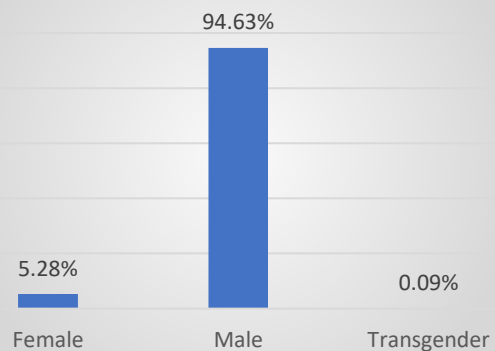

Sheriff's Daily Report

9/7/2021

Under the Custody of the Sheriff	
Total Male and Female	8,795
Jail Population	5,611
Community Corrections	3,184

Jail Population - Behind the Walls

Behind the Walls: Detainees that are physically housed under the Sheriff's custody 24 hours a day/7 days a week. This includes all populations listed on this chart - Divisional populations male & female, Outside Counties, Hospital, PRC, Women's Residential, & VRIC. Detainees in court-ordered treatment programs (PRC, Women's Residential, VRIC) are housed at CCDOC 24 hours a day/7 days week.

Sheriff's Daily Report

9/7/2021

CCSO Population Demographics

In Confinement

Gender Distribution

Race Distribution

Age Distribution

Community Corrections

Gender Distribution

Race Distribution

Age Distribution