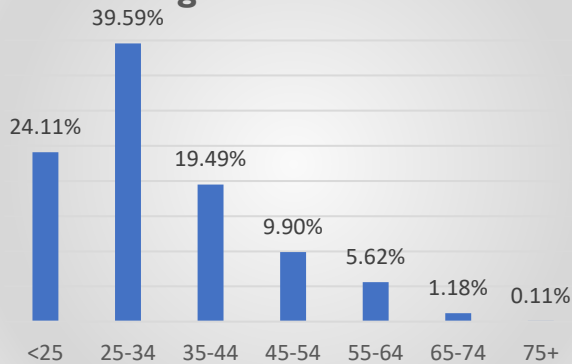

Sheriff's Daily Report

9/12/2021

Under the Custody of the Sheriff	
Total Male and Female	8,792
Jail Population	5,628
Community Corrections	3,164

Jail Population - Behind the Walls

Behind the Walls: Detainees that are physically housed under the Sheriff's custody 24 hours a day/7 days a week. This includes all populations listed on this chart - Divisional populations male & female, Outside Counties, Hospital, PRC, Women's Residential, & VRIC. Detainees in court-ordered treatment programs (PRC, Women's Residential, VRIC) are housed at CCDOC 24 hours a day/7 days week.

Sheriff's Daily Report

9/12/2021

CCSO Population Demographics

In Confinement

Gender Distribution

Race Distribution

Age Distribution

Community Corrections

Gender Distribution

Race Distribution

Age Distribution