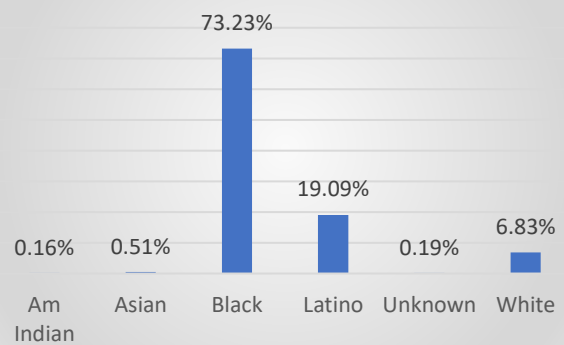

Sheriff's Daily Report

9/12/2021

Under the Custody of the Sheriff	
Total Male and Female	8,792
Jail Population	5,628
Community Corrections	3,164

Jail Population - Behind the Walls

Behind the Walls: Detainees that are physically housed under the Sheriff's custody 24 hours a day/7 days a week. This includes all populations listed on this chart - Divisional populations male & female, Outside Counties, Hospital, PRC, Women's Residential, & VRIC. Detainees in court-ordered treatment programs (PRC, Women's Residential, VRIC) are housed at CCDOC 24 hours a day/7 days week.

Sheriff's Daily Report

9/12/2021

CCSO Population Demographics

In Confinement

Gender Distribution

Race Distribution

Age Distribution

Community Corrections

Gender Distribution

Race Distribution

Age Distribution