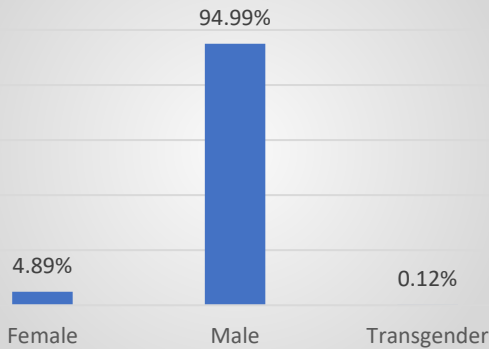

CCSO Population Demographics

In Confinement

Gender Distribution