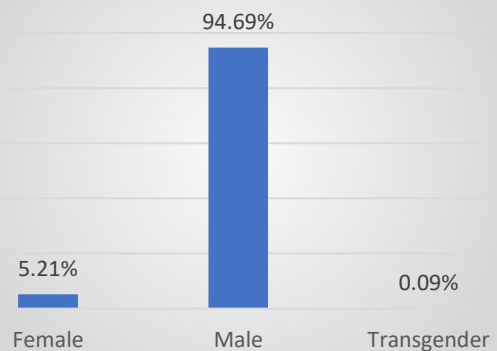

Sheriff's Daily Report

9/12/2021

Under the Custody of the Sheriff	
Total Male and Female	8,792
Jail Population	5,628
Community Corrections	3,164

Jail Population - Behind the Walls

Behind the Walls: Detainees that are physically housed under the Sheriff's custody 24 hours a day/7 days a week. This includes all populations listed on this chart - Divisional populations male & female, Outside Counties, Hospital, PRC, Women's Residential, & VRIC. Detainees in court-ordered treatment programs (PRC, Women's Residential, VRIC) are housed at CCDOC 24 hours a day/7 days week.

Sheriff's Daily Report

9/12/2021

CCSO Population Demographics

In Confinement

Gender Distribution

Race Distribution

Age Distribution

Community Corrections

Gender Distribution

Race Distribution

Age Distribution