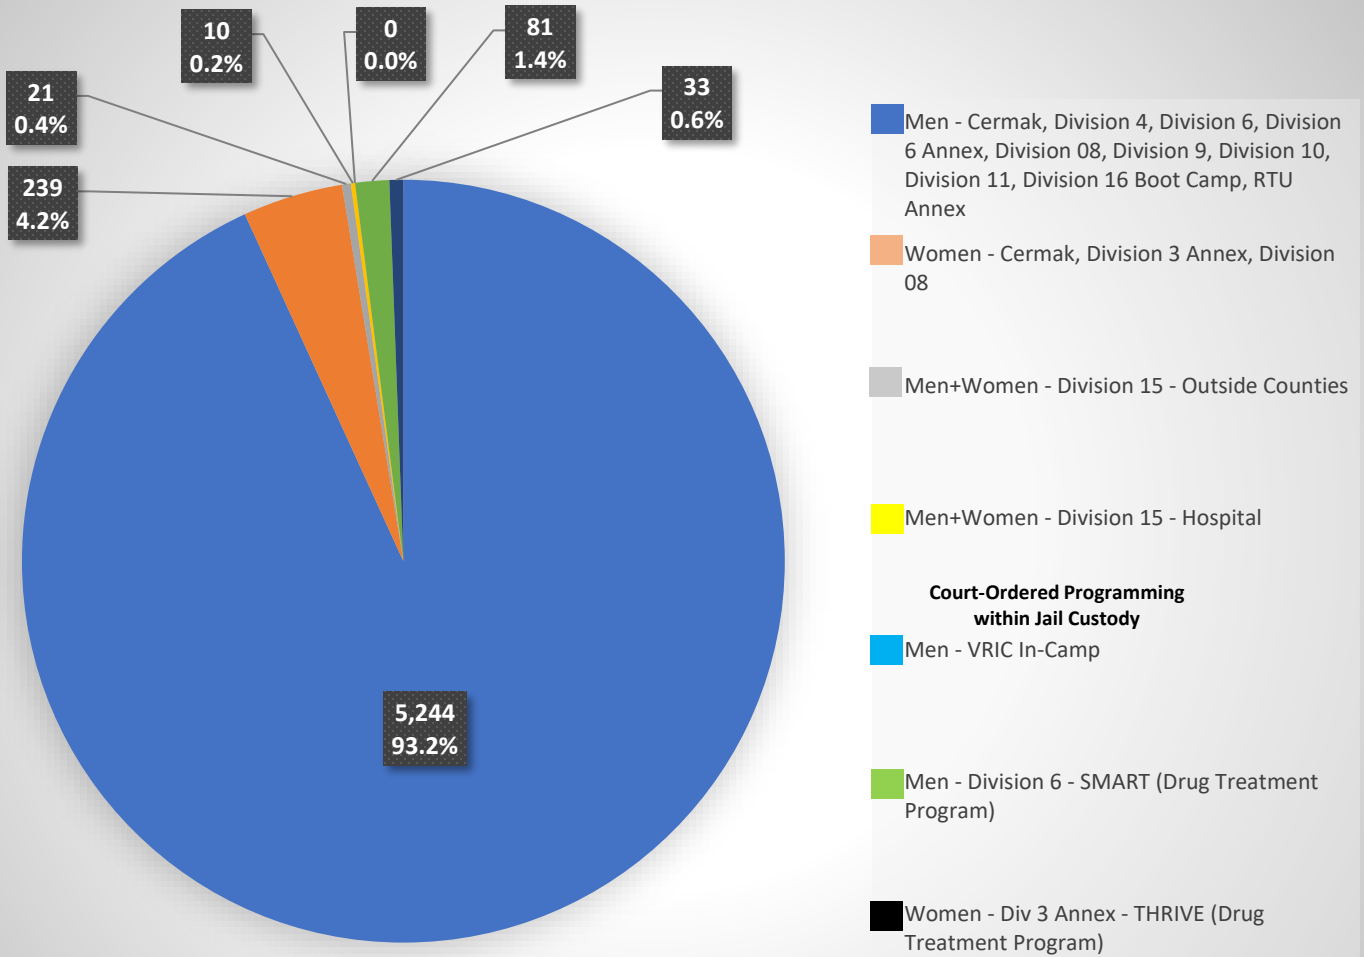

Sheriff's Daily Report

9/12/2021

Under the Custody of the Sheriff	
Total Male and Female	8,792
Jail Population	5,628
Community Corrections	3,164

Jail Population - Behind the Walls

Behind the Walls: Detainees that are physically housed under the Sheriff's custody 24 hours a day/7 days a week. This includes all populations listed on this chart - Divisional populations male & female, Outside Counties, Hospital, PRC, Women's Residential, & VRIC. Detainees in court-ordered treatment programs (PRC, Women's Residential, VRIC) are housed at CCDOC 24 hours a day/7 days week.

Sheriff's Daily Report

9/12/2021

CCSO Population Demographics

In Confinement

Gender Distribution

Race Distribution

Age Distribution

Community Corrections

Gender Distribution

Race Distribution

Age Distribution