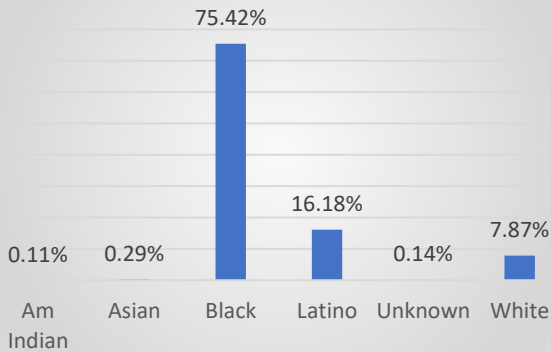

Sheriff's Daily Report

9/12/2021

Under the Custody of the Sheriff	
Total Male and Female	8,792
Jail Population	5,628
Community Corrections	3,164

Jail Population - Behind the Walls

Behind the Walls: Detainees that are physically housed under the Sheriff's custody 24 hours a day/7 days a week. This includes all populations listed on this chart - Divisional populations male & female, Outside Counties, Hospital, PRC, Women's Residential, & VRIC. Detainees in court-ordered treatment programs (PRC, Women's Residential, VRIC) are housed at CCDOC 24 hours a day/7 days week.

Sheriff's Daily Report

9/12/2021

CCSO Population Demographics

In Confinement

Gender Distribution

Race Distribution

Age Distribution

Community Corrections

Gender Distribution

Race Distribution

Age Distribution