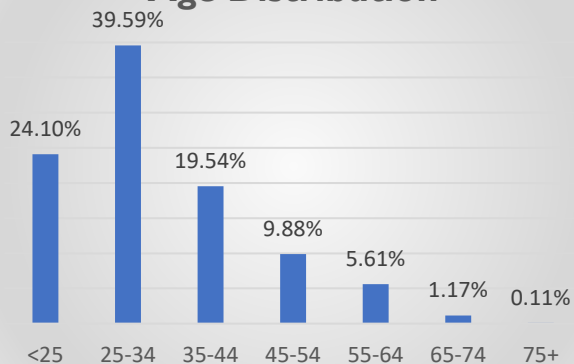

Sheriff's Daily Report

9/13/2021

Under the Custody of the Sheriff	
Total Male and Female	8,825
Jail Population	5,656
Community Corrections	3,169

Jail Population - Behind the Walls

Behind the Walls: Detainees that are physically housed under the Sheriff's custody 24 hours a day/7 days a week. This includes all populations listed on this chart - Divisional populations male & female, Outside Counties, Hospital, PRC, Women's Residential, & VRIC. Detainees in court-ordered treatment programs (PRC, Women's Residential, VRIC) are housed at CCDOC 24 hours a day/7 days week.

Sheriff's Daily Report

9/13/2021

CCSO Population Demographics

In Confinement

Community Corrections

Gender Distribution

Gender Distribution

Race Distribution

Race Distribution

Age Distribution

Age Distribution