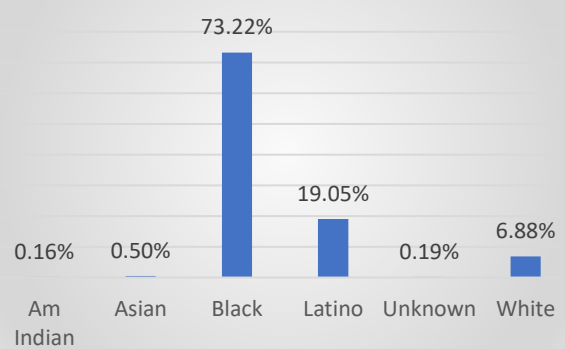

Sheriff's Daily Report

9/13/2021

Under the Custody of the Sheriff	
Total Male and Female	8,825
Jail Population	5,656
Community Corrections	3,169

Jail Population - Behind the Walls

Behind the Walls: Detainees that are physically housed under the Sheriff's custody 24 hours a day/7 days a week. This includes all populations listed on this chart - Divisional populations male & female, Outside Counties, Hospital, PRC, Women's Residential, & VRIC. Detainees in court-ordered treatment programs (PRC, Women's Residential, VRIC) are housed at CCDOC 24 hours a day/7 days week.

Sheriff's Daily Report

9/13/2021

CCSO Population Demographics

In Confinement

Community Corrections

Gender Distribution

Gender Distribution

Race Distribution

Race Distribution

Age Distribution

Age Distribution