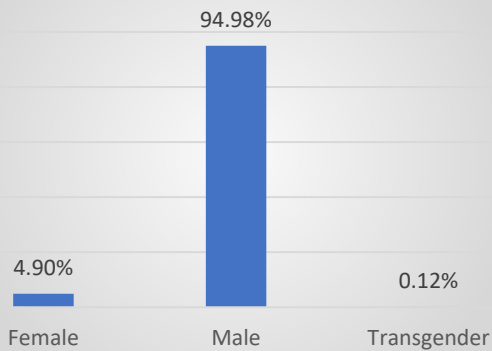

Sheriff's Daily Report

9/13/2021

Under the Custody of the Sheriff	
Total Male and Female	8,825
Jail Population	5,656
Community Corrections	3,169

Jail Population - Behind the Walls

Behind the Walls: Detainees that are physically housed under the Sheriff's custody 24 hours a day/7 days a week. This includes all populations listed on this chart - Divisional populations male & female, Outside Counties, Hospital, PRC, Women's Residential, & VRIC. Detainees in court-ordered treatment programs (PRC, Women's Residential, VRIC) are housed at CCDOC 24 hours a day/7 days week.

Sheriff's Daily Report

9/13/2021

CCSO Population Demographics

In Confinement

Community Corrections

Gender Distribution

Gender Distribution

Race Distribution

Race Distribution

Age Distribution

Age Distribution