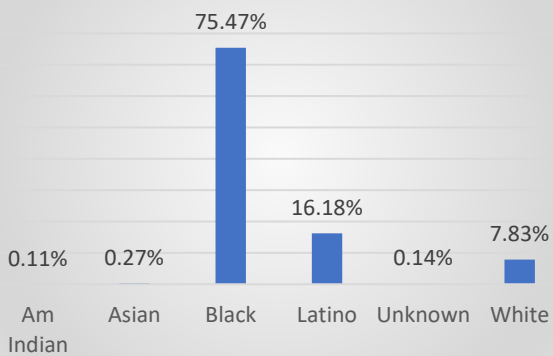

Sheriff's Daily Report

9/13/2021

Under the Custody of the Sheriff	
Total Male and Female	8,825
Jail Population	5,656
Community Corrections	3,169

Jail Population - Behind the Walls

Behind the Walls: Detainees that are physically housed under the Sheriff's custody 24 hours a day/7 days a week. This includes all populations listed on this chart - Divisional populations male & female, Outside Counties, Hospital, PRC, Women's Residential, & VRIC. Detainees in court-ordered treatment programs (PRC, Women's Residential, VRIC) are housed at CCDOC 24 hours a day/7 days week.

Sheriff's Daily Report

9/13/2021

CCSO Population Demographics

In Confinement

Community Corrections

Gender Distribution

Gender Distribution

Race Distribution

Race Distribution

Age Distribution

Age Distribution