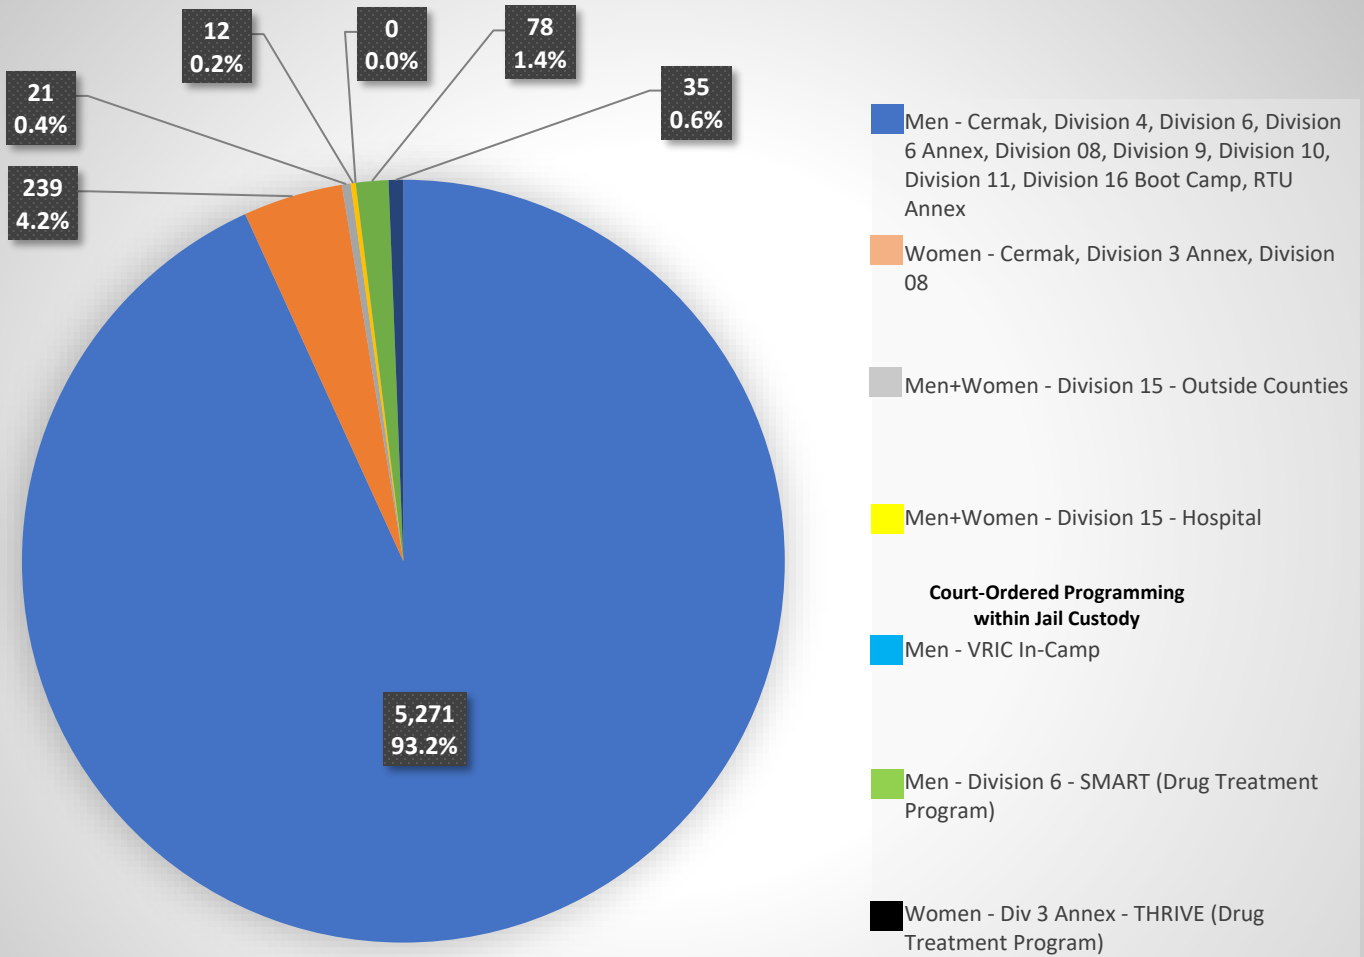

Sheriff's Daily Report

9/13/2021

Under the Custody of the Sheriff	
Total Male and Female	8,825
Jail Population	5,656
Community Corrections	3,169

Jail Population - Behind the Walls

Behind the Walls: Detainees that are physically housed under the Sheriff's custody 24 hours a day/7 days a week. This includes all populations listed on this chart - Divisional populations male & female, Outside Counties, Hospital, PRC, Women's Residential, & VRIC. Detainees in court-ordered treatment programs (PRC, Women's Residential, VRIC) are housed at CCDOC 24 hours a day/7 days week.

Sheriff's Daily Report

9/13/2021

CCSO Population Demographics

In Confinement

Community Corrections

Gender Distribution

Gender Distribution

Race Distribution

Race Distribution

Age Distribution

Age Distribution