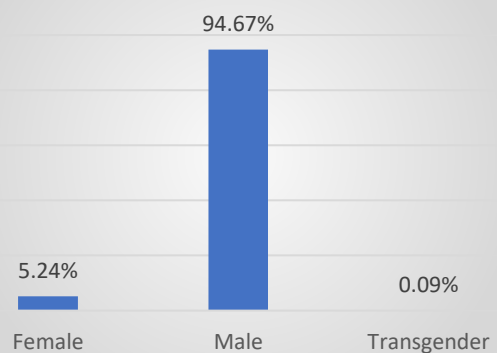

Sheriff's Daily Report

9/13/2021

Under the Custody of the Sheriff	
Total Male and Female	8,825
Jail Population	5,656
Community Corrections	3,169

Jail Population - Behind the Walls

Behind the Walls: Detainees that are physically housed under the Sheriff's custody 24 hours a day/7 days a week. This includes all populations listed on this chart - Divisional populations male & female, Outside Counties, Hospital, PRC, Women's Residential, & VRIC. Detainees in court-ordered treatment programs (PRC, Women's Residential, VRIC) are housed at CCDOC 24 hours a day/7 days week.

Sheriff's Daily Report

9/13/2021

CCSO Population Demographics

In Confinement

Community Corrections

Gender Distribution

Gender Distribution

Race Distribution

Race Distribution

Age Distribution

Age Distribution