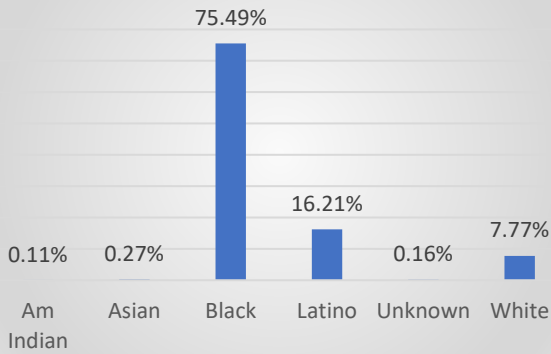

Sheriff's Daily Report

9/14/2021

Under the Custody of the Sheriff	
Total Male and Female	8,811
Jail Population	5,655
Community Corrections	3,156

Jail Population - Behind the Walls

Behind the Walls: Detainees that are physically housed under the Sheriff's custody 24 hours a day/7 days a week. This includes all populations listed on this chart - Divisional populations male & female, Outside Counties, Hospital, PRC, Women's Residential, & VRIC. Detainees in court-ordered treatment programs (PRC, Women's Residential, VRIC) are housed at CCDOC 24 hours a day/7 days week.

Sheriff's Daily Report

9/14/2021

CCSO Population Demographics

In Confinement

Gender Distribution

Race Distribution

Age Distribution

Community Corrections

Gender Distribution

Race Distribution

Age Distribution