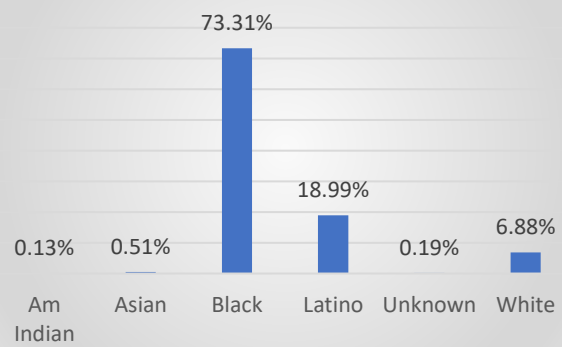

Sheriff's Daily Report

9/14/2021

Under the Custody of the Sheriff	
Total Male and Female	8,811
Jail Population	5,655
Community Corrections	3,156

Jail Population - Behind the Walls

Behind the Walls: Detainees that are physically housed under the Sheriff's custody 24 hours a day/7 days a week. This includes all populations listed on this chart - Divisional populations male & female, Outside Counties, Hospital, PRC, Women's Residential, & VRIC. Detainees in court-ordered treatment programs (PRC, Women's Residential, VRIC) are housed at CCDOC 24 hours a day/7 days week.

Sheriff's Daily Report

9/14/2021

CCSO Population Demographics

In Confinement

Gender Distribution

Race Distribution

Age Distribution

Community Corrections

Gender Distribution

Race Distribution

Age Distribution