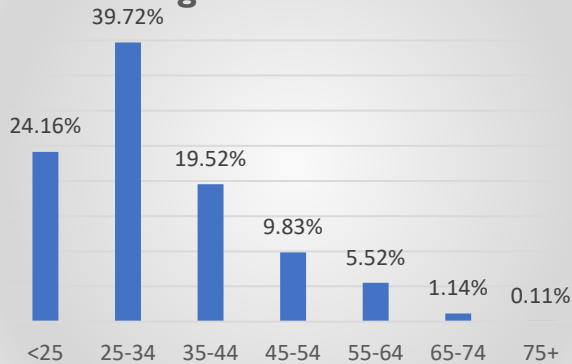

Sheriff's Daily Report

9/14/2021

Under the Custody of the Sheriff	
Total Male and Female	8,811
Jail Population	5,655
Community Corrections	3,156

Jail Population - Behind the Walls

Behind the Walls: Detainees that are physically housed under the Sheriff's custody 24 hours a day/7 days a week. This includes all populations listed on this chart - Divisional populations male & female, Outside Counties, Hospital, PRC, Women's Residential, & VRIC. Detainees in court-ordered treatment programs (PRC, Women's Residential, VRIC) are housed at CCDOC 24 hours a day/7 days week.

Sheriff's Daily Report

9/14/2021

CCSO Population Demographics

In Confinement

Gender Distribution

Race Distribution

Age Distribution

Community Corrections

Gender Distribution

Race Distribution

Age Distribution