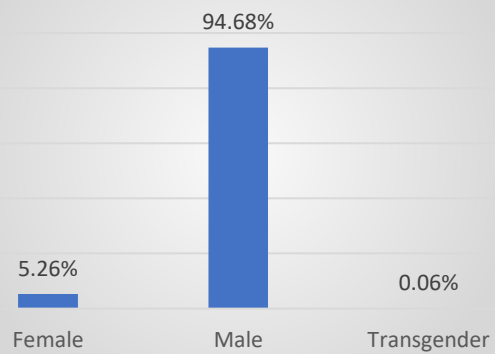

Sheriff's Daily Report

9/14/2021

Under the Custody of the Sheriff	
Total Male and Female	8,811
Jail Population	5,655
Community Corrections	3,156

Jail Population - Behind the Walls

Behind the Walls: Detainees that are physically housed under the Sheriff's custody 24 hours a day/7 days a week. This includes all populations listed on this chart - Divisional populations male & female, Outside Counties, Hospital, PRC, Women's Residential, & VRIC. Detainees in court-ordered treatment programs (PRC, Women's Residential, VRIC) are housed at CCDOC 24 hours a day/7 days week.

Sheriff's Daily Report

9/14/2021

CCSO Population Demographics

In Confinement

Gender Distribution

Race Distribution

Age Distribution

Community Corrections

Gender Distribution

Race Distribution

Age Distribution