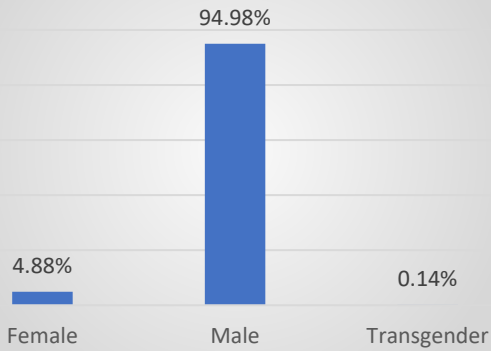

Sheriff's Daily Report

9/14/2021

CCSO Population Demographics

In Confinement

Gender Distribution