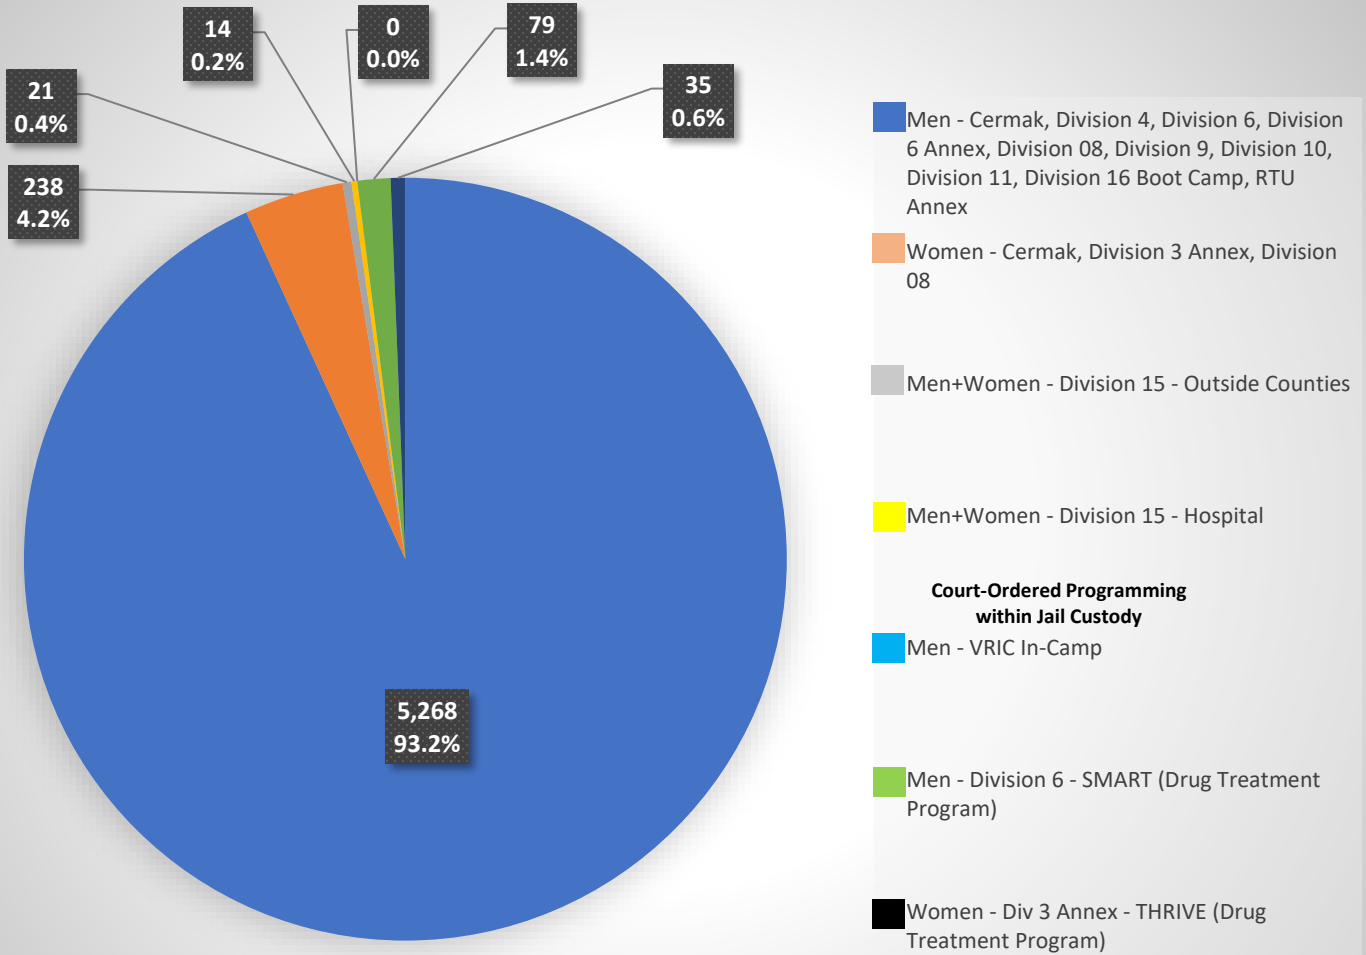

Sheriff's Daily Report

9/14/2021

Under the Custody of the Sheriff	
Total Male and Female	8,811
Jail Population	5,655
Community Corrections	3,156

Jail Population - Behind the Walls

Behind the Walls: Detainees that are physically housed under the Sheriff's custody 24 hours a day/7 days a week. This includes all populations listed on this chart - Divisional populations male & female, Outside Counties, Hospital, PRC, Women's Residential, & VRIC. Detainees in court-ordered treatment programs (PRC, Women's Residential, VRIC) are housed at CCDOC 24 hours a day/7 days week.

Sheriff's Daily Report

9/14/2021

CCSO Population Demographics

In Confinement

Gender Distribution

Race Distribution

Age Distribution

Community Corrections

Gender Distribution

Race Distribution

Age Distribution