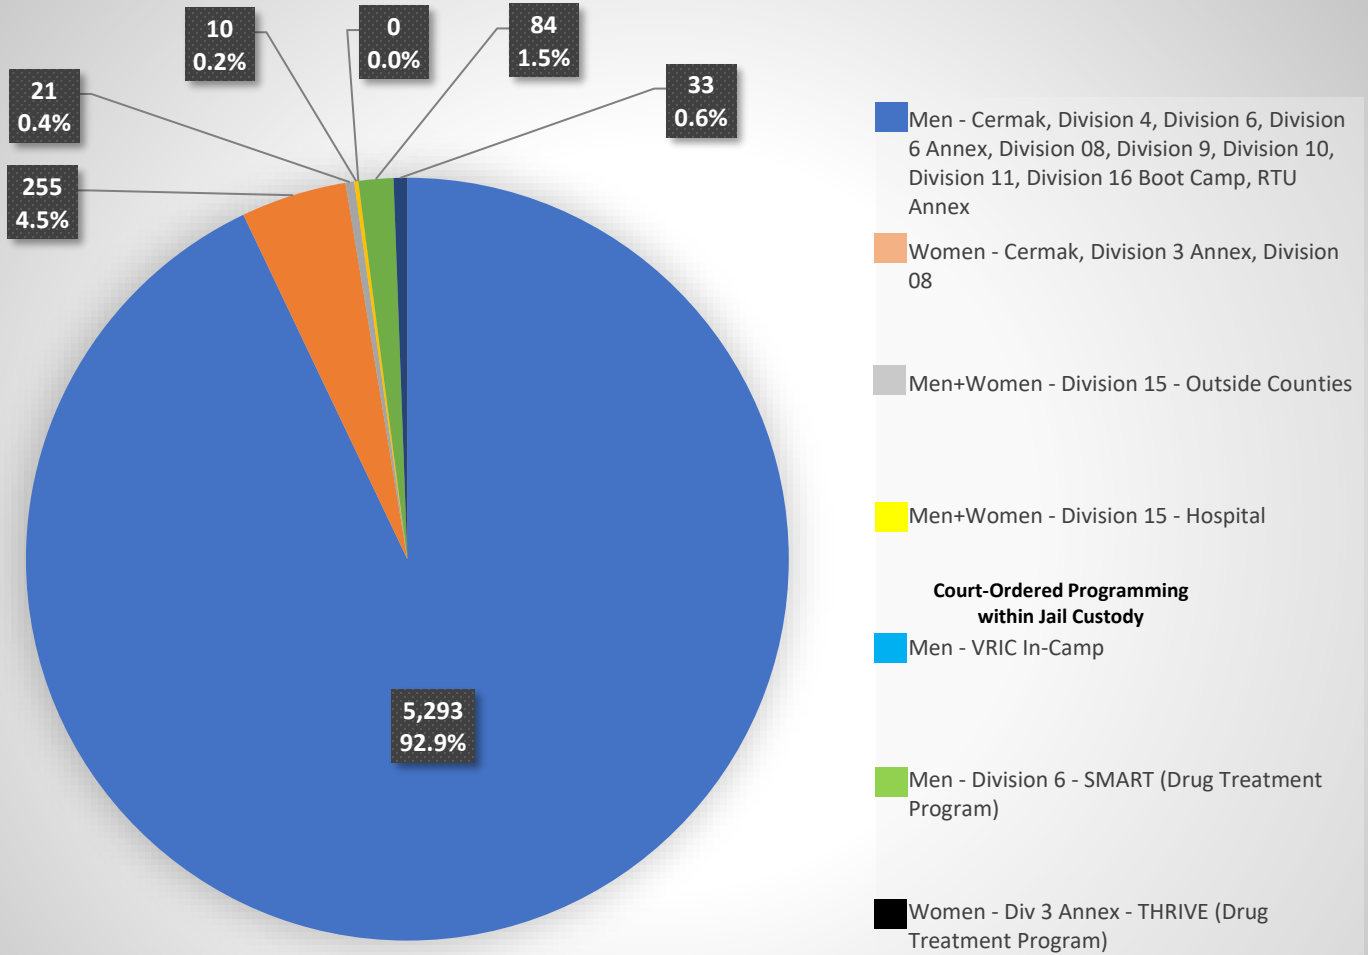

Sheriff's Daily Report

9/21/2021

Under the Custody of the Sheriff	
Total Male and Female	8,794
Jail Population	5,696
Community Corrections	3,098

Jail Population - Behind the Walls

Behind the Walls: Detainees that are physically housed under the Sheriff's custody 24 hours a day/7 days a week. This includes all populations listed on this chart - Divisional populations male & female, Outside Counties, Hospital, PRC, Women's Residential, & VRIC. Detainees in court-ordered treatment programs (PRC, Women's Residential, VRIC) are housed at CCDOC 24 hours a day/7 days week.

Sheriff's Daily Report

9/21/2021

CCSO Population Demographics

In Confinement

Community Corrections

Gender Distribution

Gender Distribution

Race Distribution

Race Distribution

Age Distribution

Age Distribution