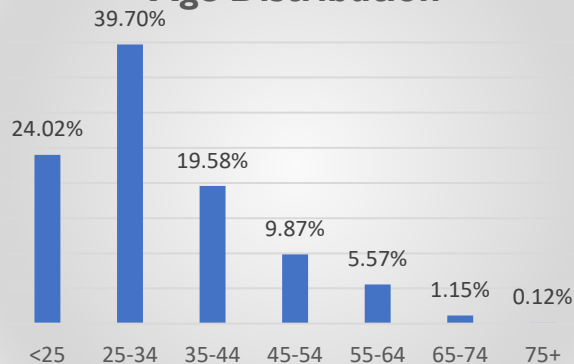

Sheriff's Daily Report

9/21/2021

Under the Custody of the Sheriff	
Total Male and Female	8,794
Jail Population	5,696
Community Corrections	3,098

Jail Population - Behind the Walls

Behind the Walls: Detainees that are physically housed under the Sheriff's custody 24 hours a day/7 days a week. This includes all populations listed on this chart - Divisional populations male & female, Outside Counties, Hospital, PRC, Women's Residential, & VRIC. Detainees in court-ordered treatment programs (PRC, Women's Residential, VRIC) are housed at CCDOC 24 hours a day/7 days week.

Sheriff's Daily Report

9/21/2021

CCSO Population Demographics

In Confinement

Community Corrections

Gender Distribution

Gender Distribution

Race Distribution

Race Distribution

Age Distribution

Age Distribution