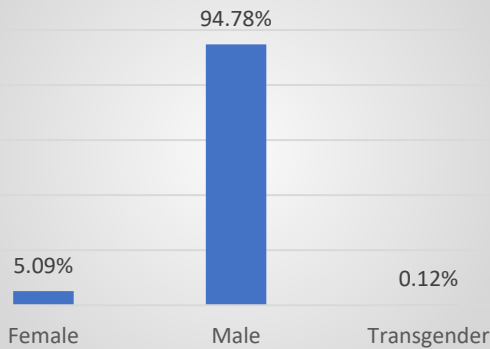

Sheriff's Daily Report

9/21/2021

Under the Custody of the Sheriff	
Total Male and Female	8,794
Jail Population	5,696
Community Corrections	3,098

Jail Population - Behind the Walls

Behind the Walls: Detainees that are physically housed under the Sheriff's custody 24 hours a day/7 days a week. This includes all populations listed on this chart - Divisional populations male & female, Outside Counties, Hospital, PRC, Women's Residential, & VRIC. Detainees in court-ordered treatment programs (PRC, Women's Residential, VRIC) are housed at CCDOC 24 hours a day/7 days week.

Sheriff's Daily Report

9/21/2021

CCSO Population Demographics

In Confinement

Community Corrections

Gender Distribution

Gender Distribution

Race Distribution

Race Distribution

Age Distribution

Age Distribution