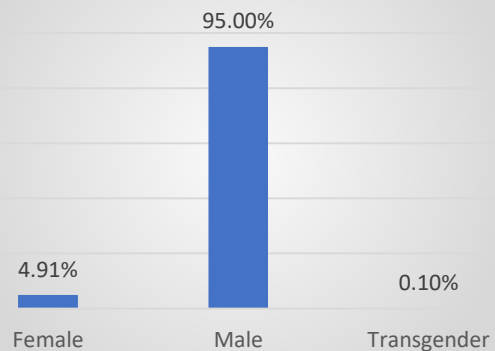

Sheriff's Daily Report

9/21/2021

Under the Custody of the Sheriff	
Total Male and Female	8,794
Jail Population	5,696
Community Corrections	3,098

Jail Population - Behind the Walls

Behind the Walls: Detainees that are physically housed under the Sheriff's custody 24 hours a day/7 days a week. This includes all populations listed on this chart - Divisional populations male & female, Outside Counties, Hospital, PRC, Women's Residential, & VRIC. Detainees in court-ordered treatment programs (PRC, Women's Residential, VRIC) are housed at CCDOC 24 hours a day/7 days week.

Sheriff's Daily Report

9/21/2021

CCSO Population Demographics

In Confinement

Community Corrections

Gender Distribution

Gender Distribution

Race Distribution

Race Distribution

Age Distribution

Age Distribution