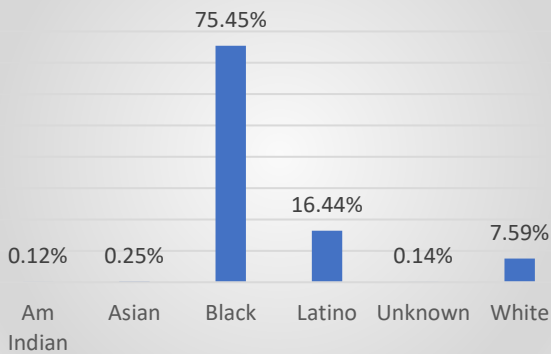

Sheriff's Daily Report

9/21/2021

Under the Custody of the Sheriff	
Total Male and Female	8,794
Jail Population	5,696
Community Corrections	3,098

Jail Population - Behind the Walls

Behind the Walls: Detainees that are physically housed under the Sheriff's custody 24 hours a day/7 days a week. This includes all populations listed on this chart - Divisional populations male & female, Outside Counties, Hospital, PRC, Women's Residential, & VRIC. Detainees in court-ordered treatment programs (PRC, Women's Residential, VRIC) are housed at CCDOC 24 hours a day/7 days week.

Sheriff's Daily Report

9/21/2021

CCSO Population Demographics

In Confinement

Community Corrections

Gender Distribution

Gender Distribution

Race Distribution

Race Distribution

Age Distribution

Age Distribution