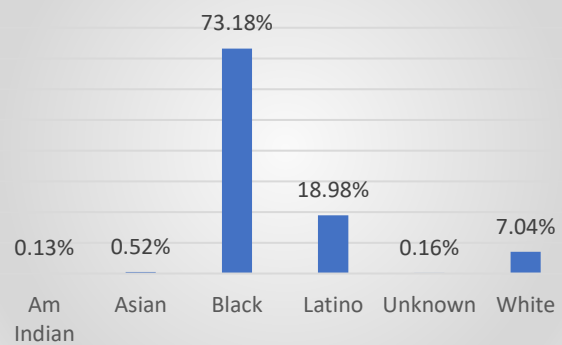

Sheriff's Daily Report

9/21/2021

Under the Custody of the Sheriff	
Total Male and Female	8,794
Jail Population	5,696
Community Corrections	3,098

Jail Population - Behind the Walls

Behind the Walls: Detainees that are physically housed under the Sheriff's custody 24 hours a day/7 days a week. This includes all populations listed on this chart - Divisional populations male & female, Outside Counties, Hospital, PRC, Women's Residential, & VRIC. Detainees in court-ordered treatment programs (PRC, Women's Residential, VRIC) are housed at CCDOC 24 hours a day/7 days week.

Sheriff's Daily Report

9/21/2021

CCSO Population Demographics

In Confinement

Community Corrections

Gender Distribution

Gender Distribution

Race Distribution

Race Distribution

Age Distribution

Age Distribution