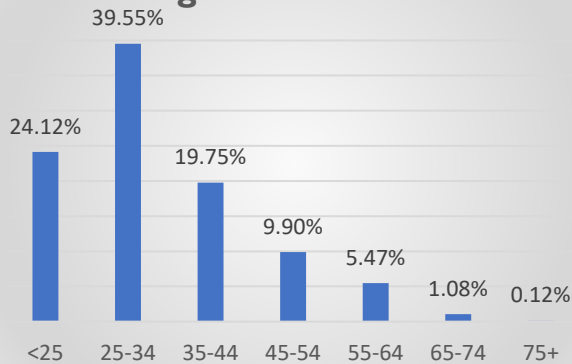

Sheriff's Daily Report

9/23/2021

Under the Custody of the Sheriff	
Total Male and Female	8,723
Jail Population	5,667
Community Corrections	3,056

Jail Population - Behind the Walls

Behind the Walls: Detainees that are physically housed under the Sheriff's custody 24 hours a day/7 days a week. This includes all populations listed on this chart - Divisional populations male & female, Outside Counties, Hospital, PRC, Women's Residential, & VRIC. Detainees in court-ordered treatment programs (PRC, Women's Residential, VRIC) are housed at CCDOC 24 hours a day/7 days week.

Sheriff's Daily Report

9/23/2021

CCSO Population Demographics

In Confinement

Gender Distribution

Race Distribution

Age Distribution

Community Corrections

Gender Distribution

Race Distribution

Age Distribution