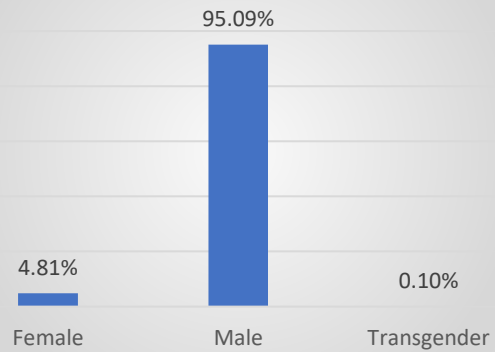

Sheriff's Daily Report

9/23/2021

Under the Custody of the Sheriff	
Total Male and Female	8,723
Jail Population	5,667
Community Corrections	3,056

Jail Population - Behind the Walls

Behind the Walls: Detainees that are physically housed under the Sheriff's custody 24 hours a day/7 days a week. This includes all populations listed on this chart - Divisional populations male & female, Outside Counties, Hospital, PRC, Women's Residential, & VRIC. Detainees in court-ordered treatment programs (PRC, Women's Residential, VRIC) are housed at CCDOC 24 hours a day/7 days week.

Sheriff's Daily Report

9/23/2021

CCSO Population Demographics

In Confinement

Gender Distribution

Race Distribution

Age Distribution

Community Corrections

Gender Distribution

Race Distribution

Age Distribution