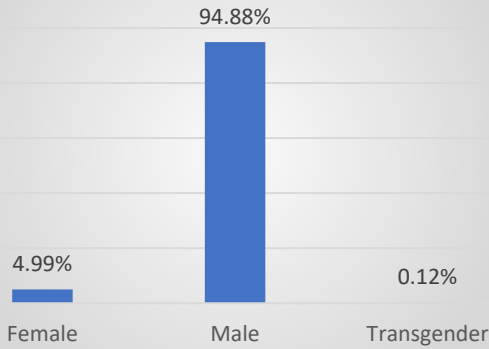

Sheriff's Daily Report

9/23/2021

CCSO Population Demographics

In Confinement

Gender Distribution