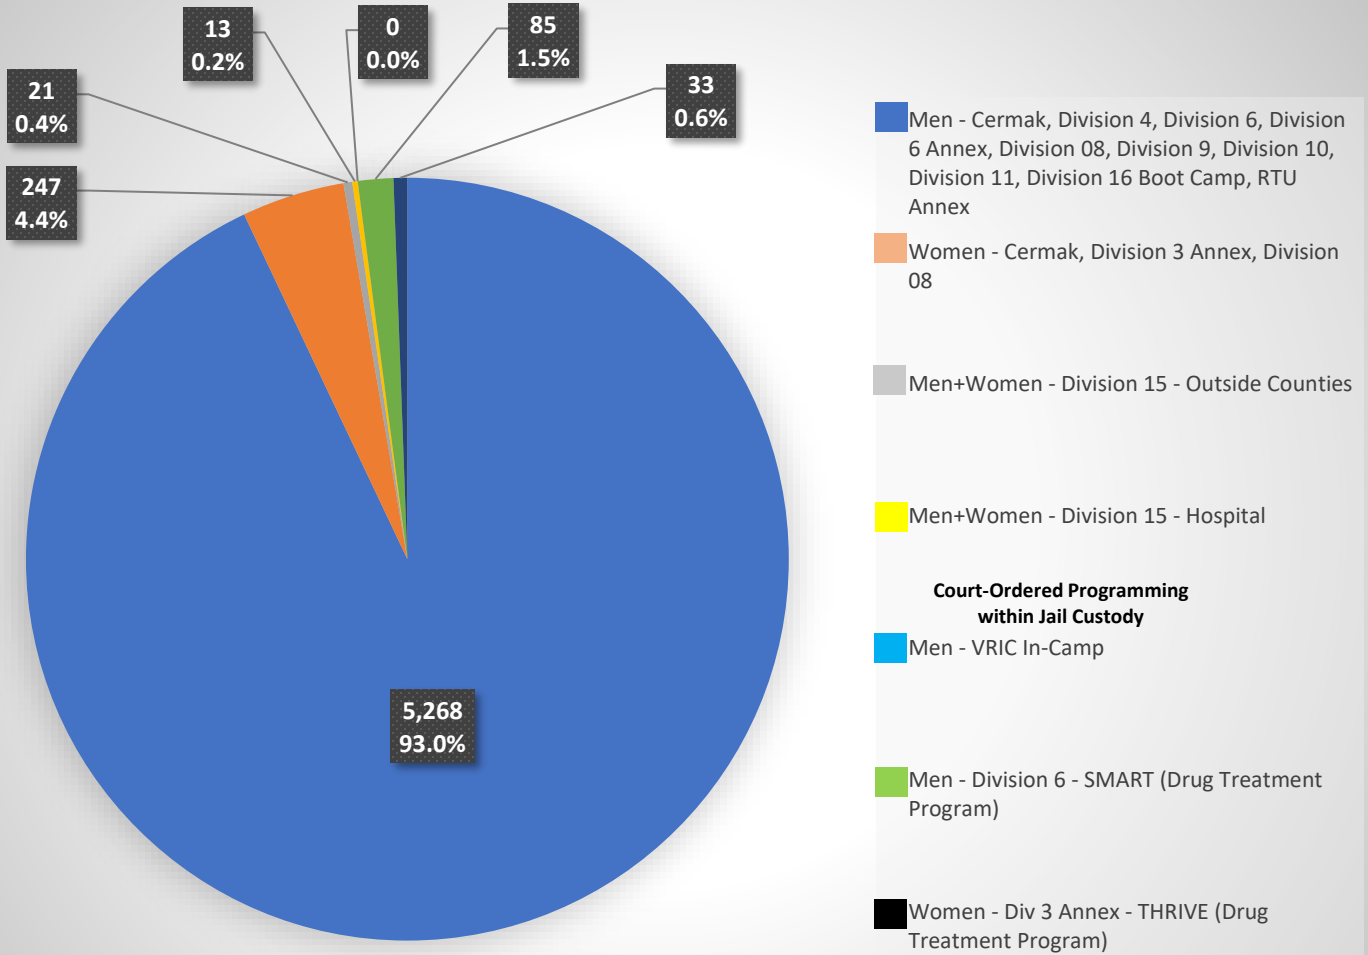

Sheriff's Daily Report

9/23/2021

Under the Custody of the Sheriff	
Total Male and Female	8,723
Jail Population	5,667
Community Corrections	3,056

Jail Population - Behind the Walls

Behind the Walls: Detainees that are physically housed under the Sheriff's custody 24 hours a day/7 days a week. This includes all populations listed on this chart - Divisional populations male & female, Outside Counties, Hospital, PRC, Women's Residential, & VRIC. Detainees in court-ordered treatment programs (PRC, Women's Residential, VRIC) are housed at CCDOC 24 hours a day/7 days week.

Sheriff's Daily Report

9/23/2021

CCSO Population Demographics

In Confinement

Gender Distribution

Race Distribution

Age Distribution

Community Corrections

Gender Distribution

Race Distribution

Age Distribution