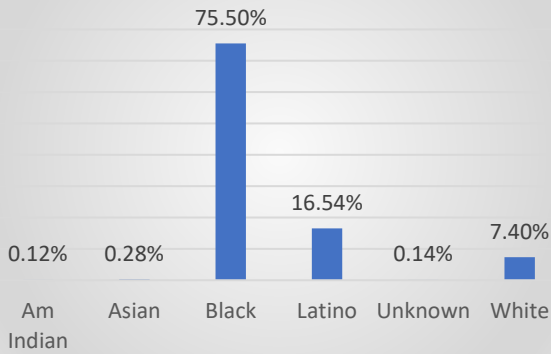

Sheriff's Daily Report

9/23/2021

Under the Custody of the Sheriff	
Total Male and Female	8,723
Jail Population	5,667
Community Corrections	3,056

Jail Population - Behind the Walls

Behind the Walls: Detainees that are physically housed under the Sheriff's custody 24 hours a day/7 days a week. This includes all populations listed on this chart - Divisional populations male & female, Outside Counties, Hospital, PRC, Women's Residential, & VRIC. Detainees in court-ordered treatment programs (PRC, Women's Residential, VRIC) are housed at CCDOC 24 hours a day/7 days week.

Sheriff's Daily Report

9/23/2021

CCSO Population Demographics

In Confinement

Gender Distribution

Race Distribution

Age Distribution

Community Corrections

Gender Distribution

Race Distribution

Age Distribution