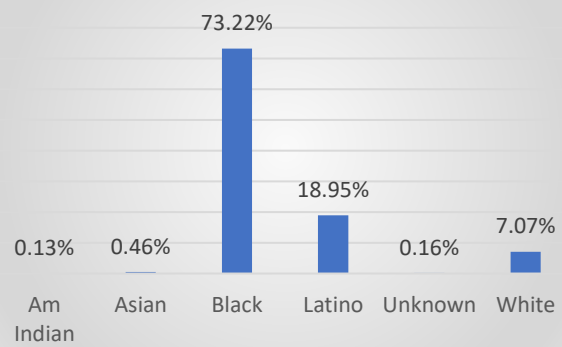

Sheriff's Daily Report

9/23/2021

Under the Custody of the Sheriff	
Total Male and Female	8,723
Jail Population	5,667
Community Corrections	3,056

Jail Population - Behind the Walls

Behind the Walls: Detainees that are physically housed under the Sheriff's custody 24 hours a day/7 days a week. This includes all populations listed on this chart - Divisional populations male & female, Outside Counties, Hospital, PRC, Women's Residential, & VRIC. Detainees in court-ordered treatment programs (PRC, Women's Residential, VRIC) are housed at CCDOC 24 hours a day/7 days week.

Sheriff's Daily Report

9/23/2021

CCSO Population Demographics

In Confinement

Gender Distribution

Race Distribution

Age Distribution

Community Corrections

Gender Distribution

Race Distribution

Age Distribution