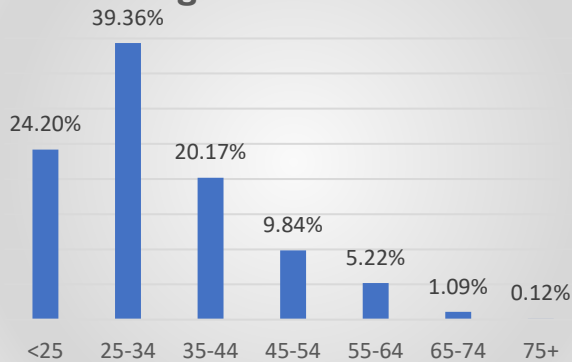

Sheriff's Daily Report

10/11/2021

Under the Custody of the Sheriff	
Total Male and Female	8,679
Jail Population	5,712
Community Corrections	2,967

Behind the Walls: Detainees that are physically housed under the Sheriff's custody 24 hours a day/7 days a week. This includes all populations listed on this chart - Divisional populations male & female, Outside Counties, Hospital, PRC, Women's Residential, & VRIC. Detainees in court-ordered treatment programs (PRC, Women's Residential, VRIC) are housed at CCDOC 24 hours a day/7 days week.

Sheriff's Daily Report

10/11/2021

CCSO Population Demographics

In Confinement

Gender Distribution

Race Distribution

Age Distribution

Community Corrections

Gender Distribution

Race Distribution

Age Distribution