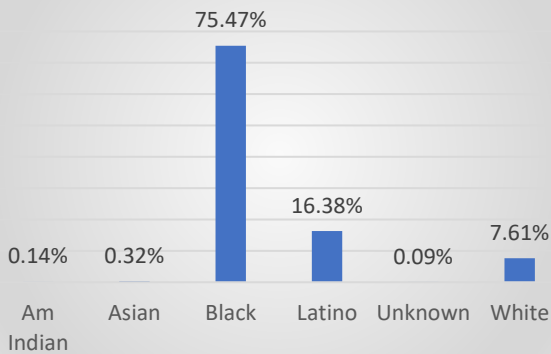

Sheriff's Daily Report

10/11/2021

Under the Custody of the Sheriff	
Total Male and Female	8,679
Jail Population	5,712
Community Corrections	2,967

Behind the Walls: Detainees that are physically housed under the Sheriff's custody 24 hours a day/7 days a week. This includes all populations listed on this chart - Divisional populations male & female, Outside Counties, Hospital, PRC, Women's Residential, & VRIC. Detainees in court-ordered treatment programs (PRC, Women's Residential, VRIC) are housed at CCDOC 24 hours a day/7 days week.

Sheriff's Daily Report

10/11/2021

CCSO Population Demographics

In Confinement

Gender Distribution

Race Distribution

Age Distribution

Community Corrections

Gender Distribution

Race Distribution

Age Distribution