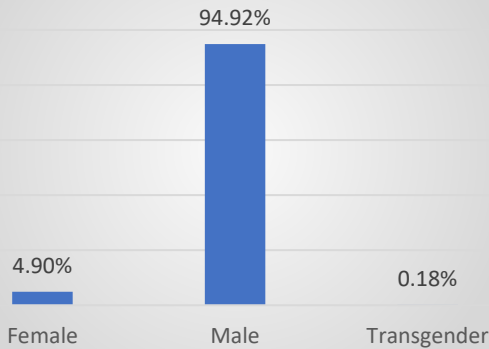

CCSO Population Demographics

In Confinement

Gender Distribution