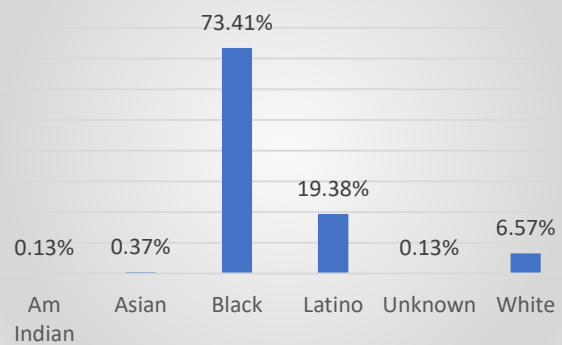

Sheriff's Daily Report

10/11/2021

Under the Custody of the Sheriff	
Total Male and Female	8,679
Jail Population	5,712
Community Corrections	2,967

Behind the Walls: Detainees that are physically housed under the Sheriff's custody 24 hours a day/7 days a week. This includes all populations listed on this chart - Divisional populations male & female, Outside Counties, Hospital, PRC, Women's Residential, & VRIC. Detainees in court-ordered treatment programs (PRC, Women's Residential, VRIC) are housed at CCDOC 24 hours a day/7 days week.

Sheriff's Daily Report

10/11/2021

CCSO Population Demographics

In Confinement

Gender Distribution

Race Distribution

Age Distribution

Community Corrections

Gender Distribution

Race Distribution

Age Distribution