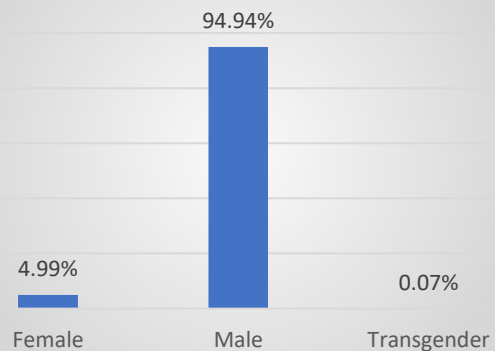

Sheriff's Daily Report

10/11/2021

Under the Custody of the Sheriff	
Total Male and Female	8,679
Jail Population	5,712
Community Corrections	2,967

Behind the Walls: Detainees that are physically housed under the Sheriff's custody 24 hours a day/7 days a week. This includes all populations listed on this chart - Divisional populations male & female, Outside Counties, Hospital, PRC, Women's Residential, & VRIC. Detainees in court-ordered treatment programs (PRC, Women's Residential, VRIC) are housed at CCDOC 24 hours a day/7 days week.

Sheriff's Daily Report

10/11/2021

CCSO Population Demographics

In Confinement

Gender Distribution

Race Distribution

Age Distribution

Community Corrections

Gender Distribution

Race Distribution

Age Distribution