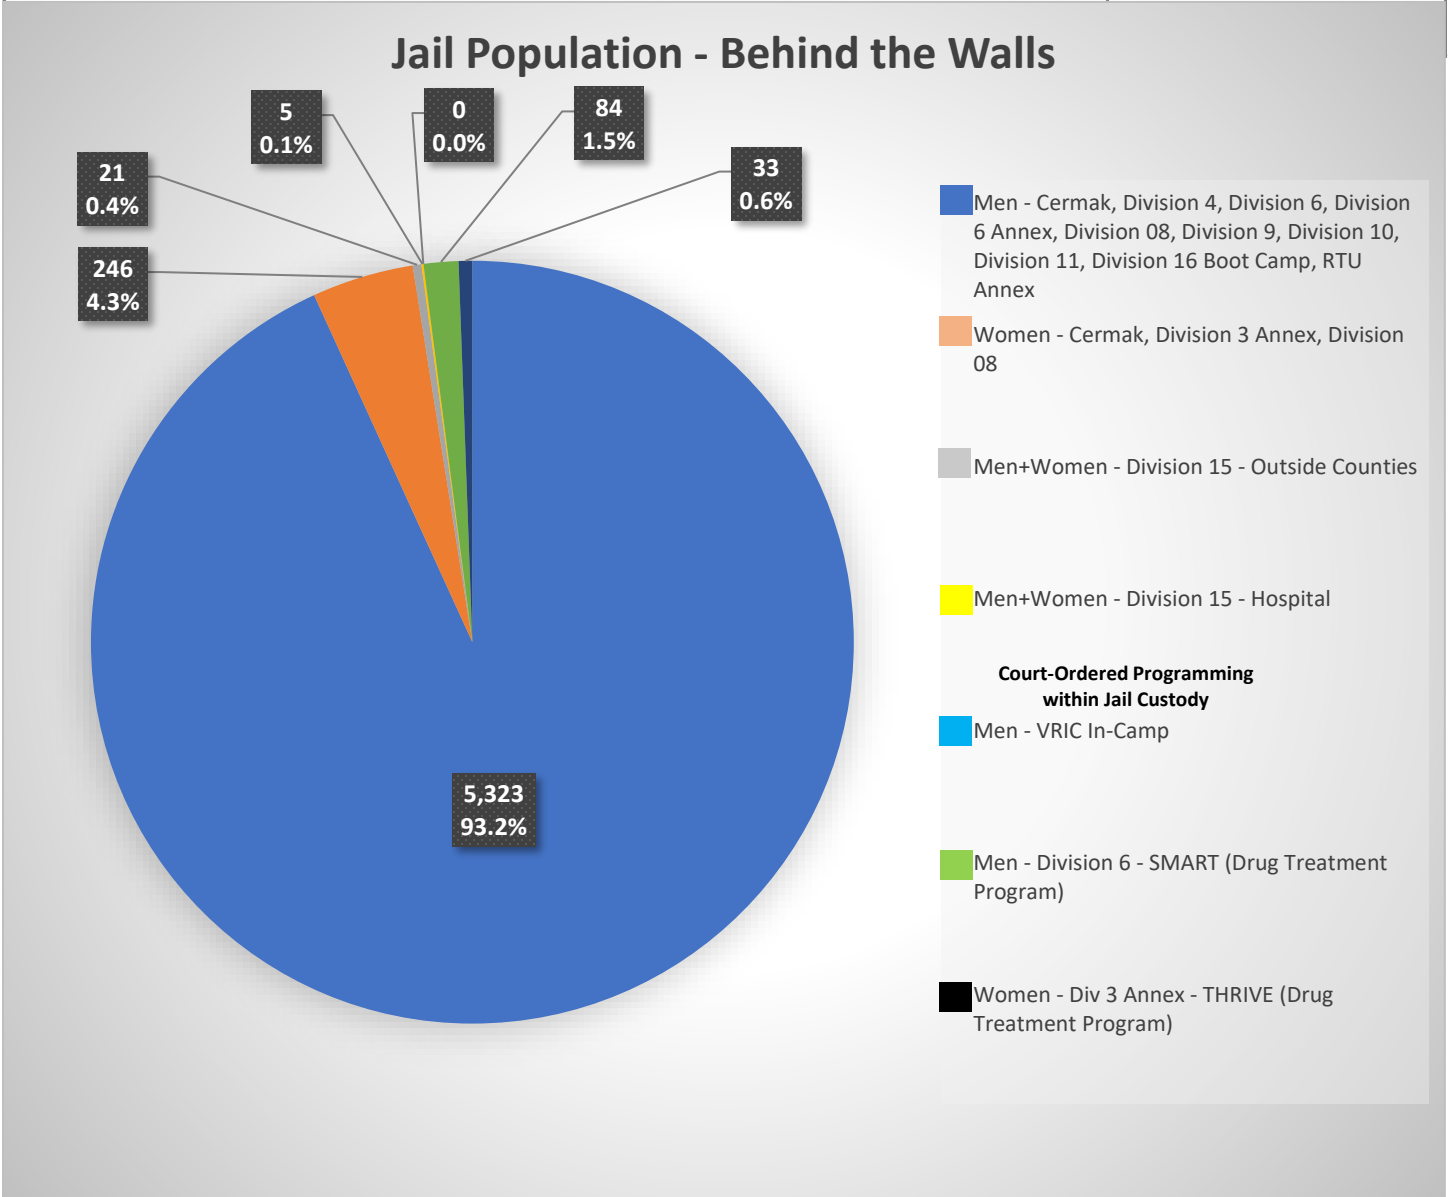

Sheriff's Daily Report

10/11/2021

Under the Custody of the Sheriff	
Total Male and Female	8,679
Jail Population	5,712
Community Corrections	2,967

Behind the Walls: Detainees that are physically housed under the Sheriff's custody 24 hours a day/7 days a week. This includes all populations listed on this chart - Divisional populations male & female, Outside Counties, Hospital, PRC, Women's Residential, & VRIC. Detainees in court-ordered treatment programs (PRC, Women's Residential, VRIC) are housed at CCDOC 24 hours a day/7 days week.

Sheriff's Daily Report

10/11/2021

CCSO Population Demographics

In Confinement

Gender Distribution

Race Distribution

Age Distribution

Community Corrections

Gender Distribution

Race Distribution

Age Distribution