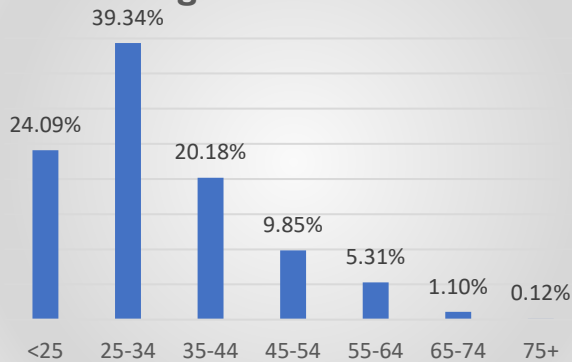

Sheriff's Daily Report

10/12/2021

Under the Custody of the Sheriff	
Total Male and Female	8,707
Jail Population	5,745
Community Corrections	2,962

Jail Population - Behind the Walls

Behind the Walls: Detainees that are physically housed under the Sheriff's custody 24 hours a day/7 days a week. This includes all populations listed on this chart - Divisional populations male & female, Outside Counties, Hospital, PRC, Women's Residential, & VRIC. Detainees in court-ordered treatment programs (PRC, Women's Residential, VRIC) are housed at CCDOC 24 hours a day/7 days week.

Sheriff's Daily Report

10/12/2021

CCSO Population Demographics

In Confinement

Gender Distribution

Race Distribution

Age Distribution

Community Corrections

Gender Distribution

Race Distribution

Age Distribution