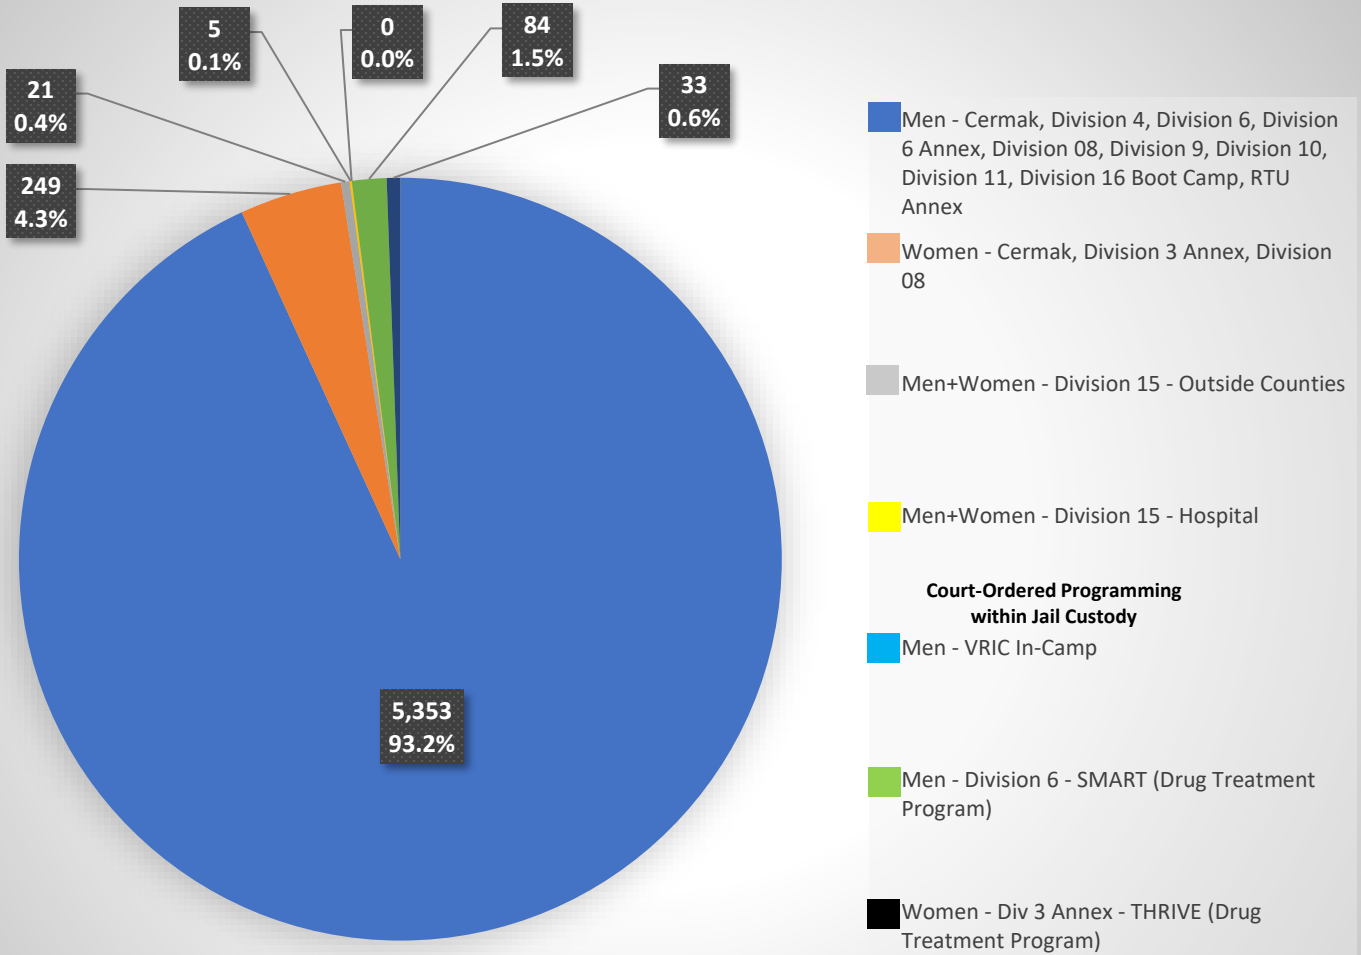

Sheriff's Daily Report

10/12/2021

Under the Custody of the Sheriff	
Total Male and Female	8,707
Jail Population	5,745
Community Corrections	2,962

Jail Population - Behind the Walls

Behind the Walls: Detainees that are physically housed under the Sheriff's custody 24 hours a day/7 days a week. This includes all populations listed on this chart - Divisional populations male & female, Outside Counties, Hospital, PRC, Women's Residential, & VRIC. Detainees in court-ordered treatment programs (PRC, Women's Residential, VRIC) are housed at CCDOC 24 hours a day/7 days week.

Sheriff's Daily Report

10/12/2021

CCSO Population Demographics

In Confinement

Gender Distribution

Race Distribution

Age Distribution

Community Corrections

Gender Distribution

Race Distribution

Age Distribution