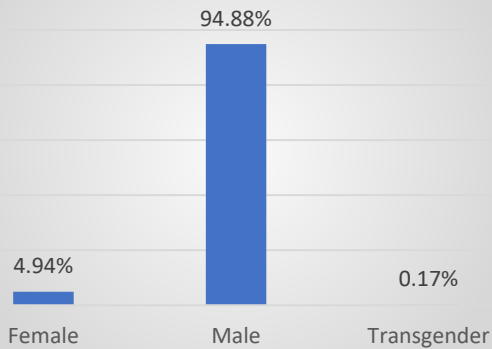

Sheriff's Daily Report

10/12/2021

CCSO Population Demographics

In Confinement

Gender Distribution