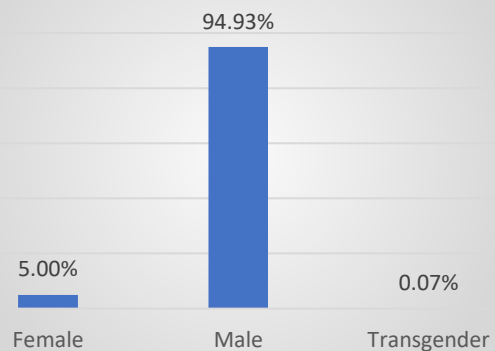

Sheriff's Daily Report

10/12/2021

Under the Custody of the Sheriff	
Total Male and Female	8,707
Jail Population	5,745
Community Corrections	2,962

Jail Population - Behind the Walls

Behind the Walls: Detainees that are physically housed under the Sheriff's custody 24 hours a day/7 days a week. This includes all populations listed on this chart - Divisional populations male & female, Outside Counties, Hospital, PRC, Women's Residential, & VRIC. Detainees in court-ordered treatment programs (PRC, Women's Residential, VRIC) are housed at CCDOC 24 hours a day/7 days week.

Sheriff's Daily Report

10/12/2021

CCSO Population Demographics

In Confinement

Gender Distribution

Race Distribution

Age Distribution

Community Corrections

Gender Distribution

Race Distribution

Age Distribution