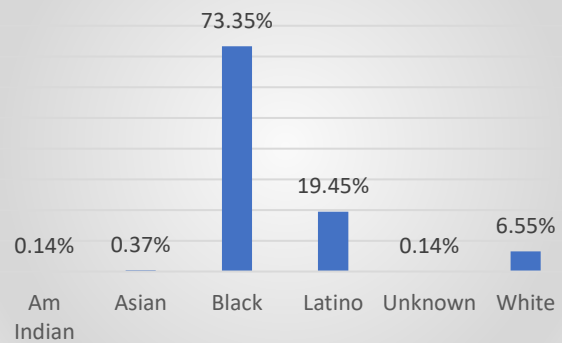

Sheriff's Daily Report

10/12/2021

Under the Custody of the Sheriff	
Total Male and Female	8,707
Jail Population	5,745
Community Corrections	2,962

Jail Population - Behind the Walls

Behind the Walls: Detainees that are physically housed under the Sheriff's custody 24 hours a day/7 days a week. This includes all populations listed on this chart - Divisional populations male & female, Outside Counties, Hospital, PRC, Women's Residential, & VRIC. Detainees in court-ordered treatment programs (PRC, Women's Residential, VRIC) are housed at CCDOC 24 hours a day/7 days week.

Sheriff's Daily Report

10/12/2021

CCSO Population Demographics

In Confinement

Gender Distribution

Race Distribution

Age Distribution

Community Corrections

Gender Distribution

Race Distribution

Age Distribution