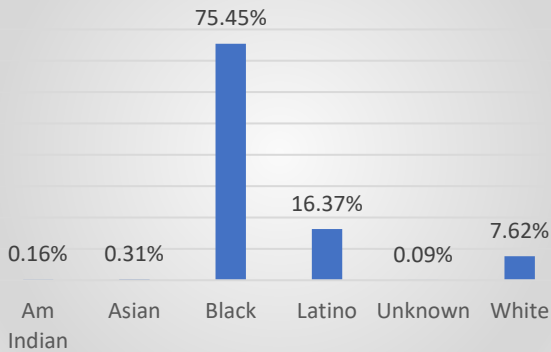

Sheriff's Daily Report

10/12/2021

Under the Custody of the Sheriff	
Total Male and Female	8,707
Jail Population	5,745
Community Corrections	2,962

Jail Population - Behind the Walls

Behind the Walls: Detainees that are physically housed under the Sheriff's custody 24 hours a day/7 days a week. This includes all populations listed on this chart - Divisional populations male & female, Outside Counties, Hospital, PRC, Women's Residential, & VRIC. Detainees in court-ordered treatment programs (PRC, Women's Residential, VRIC) are housed at CCDOC 24 hours a day/7 days week.

Sheriff's Daily Report

10/12/2021

CCSO Population Demographics

In Confinement

Gender Distribution

Race Distribution

Age Distribution

Community Corrections

Gender Distribution

Race Distribution

Age Distribution