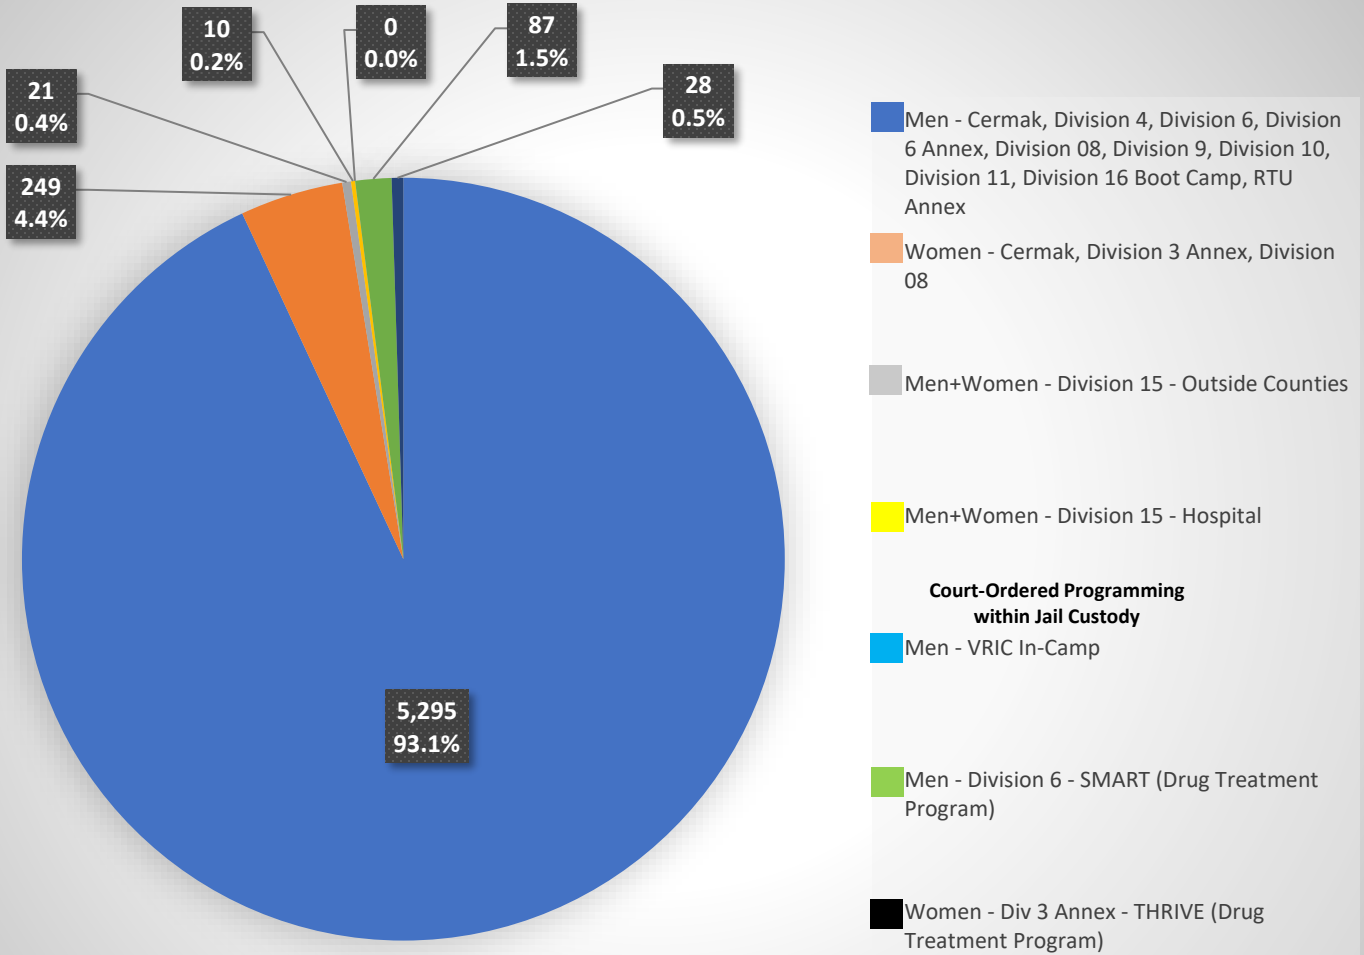

Sheriff's Daily Report

10/29/2021

Under the Custody of the Sheriff	
Total Male and Female	8,599
Jail Population	5,690
Community Corrections	2,909

Jail Population - Behind the Walls

Behind the Walls: Detainees that are physically housed under the Sheriff's custody 24 hours a day/7 days a week. This includes all populations listed on this chart - Divisional populations male & female, Outside Counties, Hospital, PRC, Women's Residential, & VRIC. Detainees in court-ordered treatment programs (PRC, Women's Residential, VRIC) are housed at CCDOC 24 hours a day/7 days week.

Sheriff's Daily Report

10/29/2021

CCSO Population Demographics

In Confinement

Gender Distribution

Race Distribution

Age Distribution

Community Corrections

Gender Distribution

Race Distribution

Age Distribution