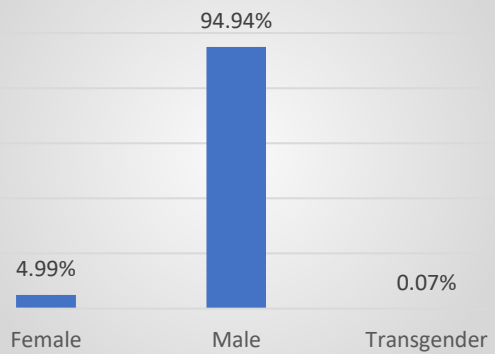

Sheriff's Daily Report

10/29/2021

Under the Custody of the Sheriff	
Total Male and Female	8,599
Jail Population	5,690
Community Corrections	2,909

Jail Population - Behind the Walls

Behind the Walls: Detainees that are physically housed under the Sheriff's custody 24 hours a day/7 days a week. This includes all populations listed on this chart - Divisional populations male & female, Outside Counties, Hospital, PRC, Women's Residential, & VRIC. Detainees in court-ordered treatment programs (PRC, Women's Residential, VRIC) are housed at CCDOC 24 hours a day/7 days week.

Sheriff's Daily Report

10/29/2021

CCSO Population Demographics

In Confinement

Gender Distribution

Race Distribution

Age Distribution

Community Corrections

Gender Distribution

Race Distribution

Age Distribution