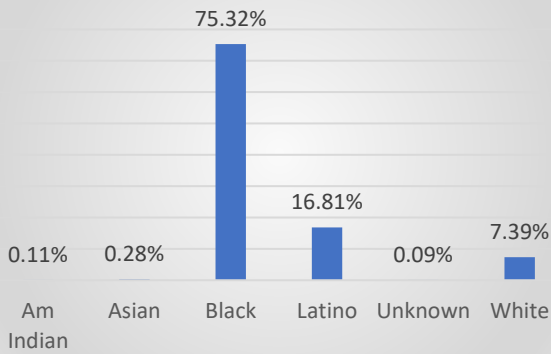

Sheriff's Daily Report

10/29/2021

Under the Custody of the Sheriff	
Total Male and Female	8,599
Jail Population	5,690
Community Corrections	2,909

Jail Population - Behind the Walls

Behind the Walls: Detainees that are physically housed under the Sheriff's custody 24 hours a day/7 days a week. This includes all populations listed on this chart - Divisional populations male & female, Outside Counties, Hospital, PRC, Women's Residential, & VRIC. Detainees in court-ordered treatment programs (PRC, Women's Residential, VRIC) are housed at CCDOC 24 hours a day/7 days week.

Sheriff's Daily Report

10/29/2021

CCSO Population Demographics

In Confinement

Gender Distribution

Race Distribution

Age Distribution

Community Corrections

Gender Distribution

Race Distribution

Age Distribution