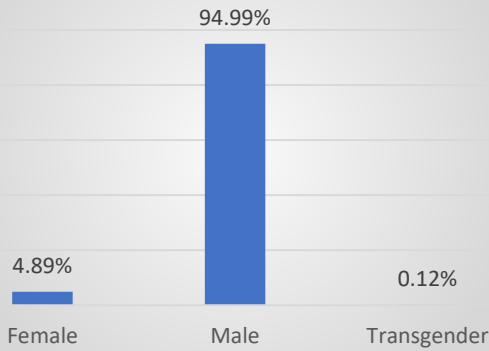

CCSO Population Demographics

In Confinement

Gender Distribution