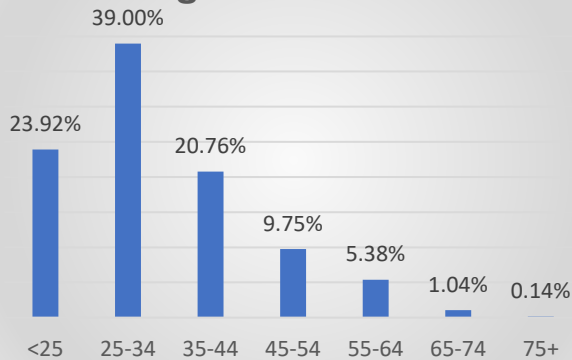

Sheriff's Daily Report

10/29/2021

Under the Custody of the Sheriff	
Total Male and Female	8,599
Jail Population	5,690
Community Corrections	2,909

Jail Population - Behind the Walls

Behind the Walls: Detainees that are physically housed under the Sheriff's custody 24 hours a day/7 days a week. This includes all populations listed on this chart - Divisional populations male & female, Outside Counties, Hospital, PRC, Women's Residential, & VRIC. Detainees in court-ordered treatment programs (PRC, Women's Residential, VRIC) are housed at CCDOC 24 hours a day/7 days week.

Sheriff's Daily Report

10/29/2021

CCSO Population Demographics

In Confinement

Gender Distribution

Race Distribution

Age Distribution

Community Corrections

Gender Distribution

Race Distribution

Age Distribution