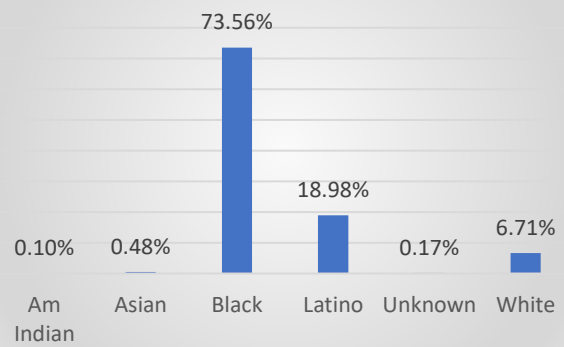

Sheriff's Daily Report

10/29/2021

Under the Custody of the Sheriff	
Total Male and Female	8,599
Jail Population	5,690
Community Corrections	2,909

Jail Population - Behind the Walls

Behind the Walls: Detainees that are physically housed under the Sheriff's custody 24 hours a day/7 days a week. This includes all populations listed on this chart - Divisional populations male & female, Outside Counties, Hospital, PRC, Women's Residential, & VRIC. Detainees in court-ordered treatment programs (PRC, Women's Residential, VRIC) are housed at CCDOC 24 hours a day/7 days week.

Sheriff's Daily Report

10/29/2021

CCSO Population Demographics

In Confinement

Gender Distribution

Race Distribution

Age Distribution

Community Corrections

Gender Distribution

Race Distribution

Age Distribution