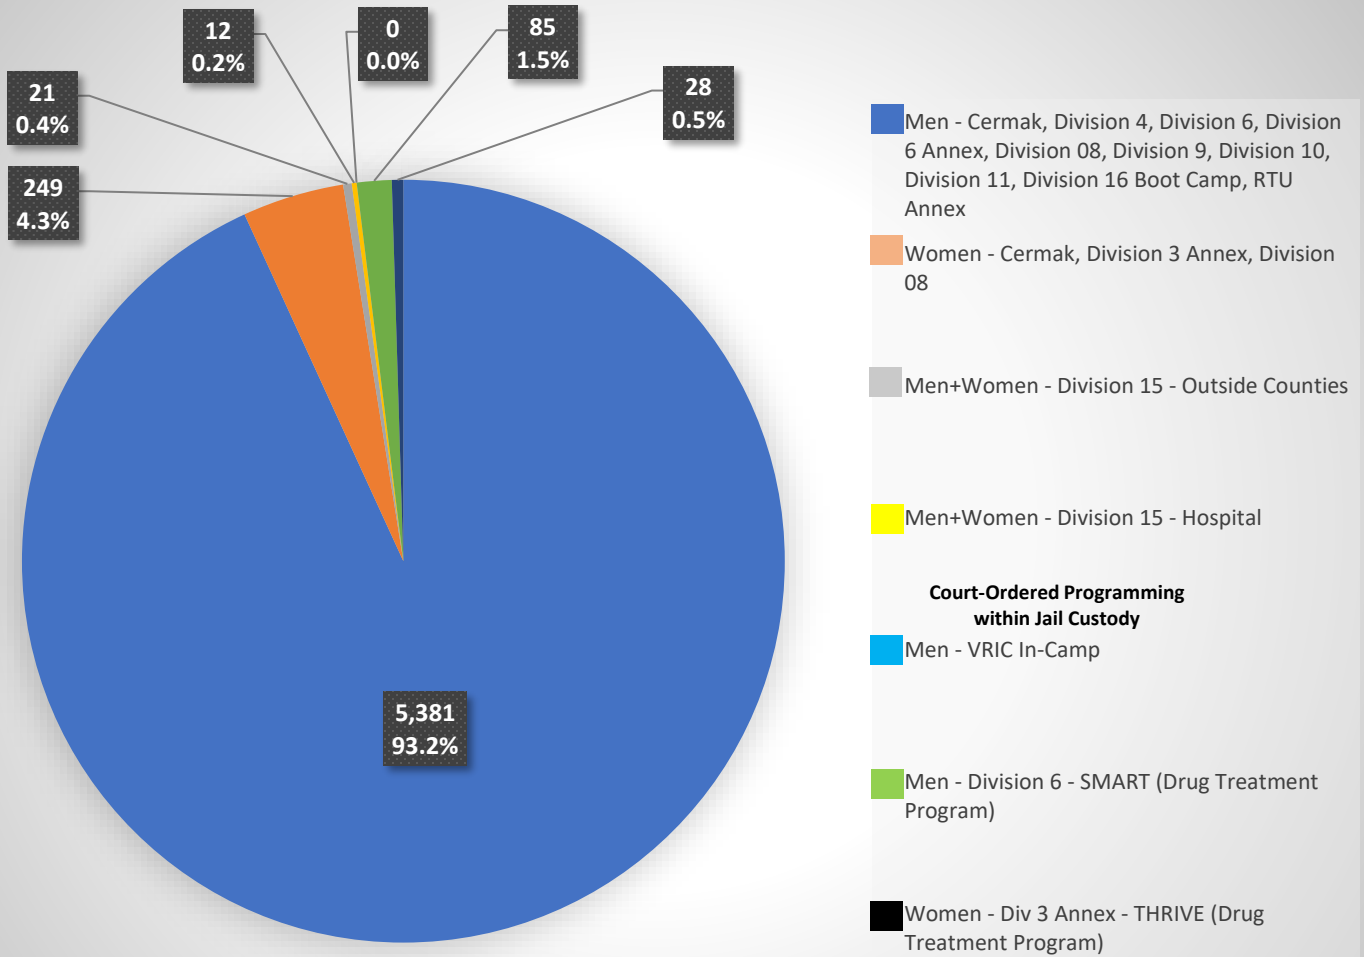

# Sheriff's Daily Report

11/4/2021

Under the Custody of the Sheriff	
<b>Total Male and Female</b>	<b>8,643</b>
Jail Population	5,776
Community Corrections	2,867

## Jail Population - Behind the Walls

Behind the Walls: Detainees that are physically housed under the Sheriff's custody 24 hours a day/7 days a week. This includes all populations listed on this chart - Divisional populations male & female, Outside Counties, Hospital, PRC, Women's Residential, & VRIC. Detainees in court-ordered treatment programs (PRC, Women's Residential, VRIC) are housed at CCDOC 24 hours a day/7 days week.

##### Race Distribution

##### Age Distribution