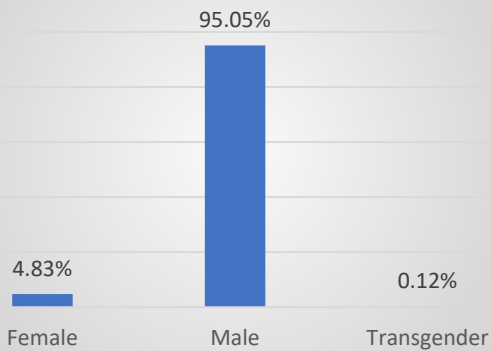

Sheriff's Daily Report

11/4/2021

CCSO Population Demographics

In Confinement

Community Corrections

Gender Distribution